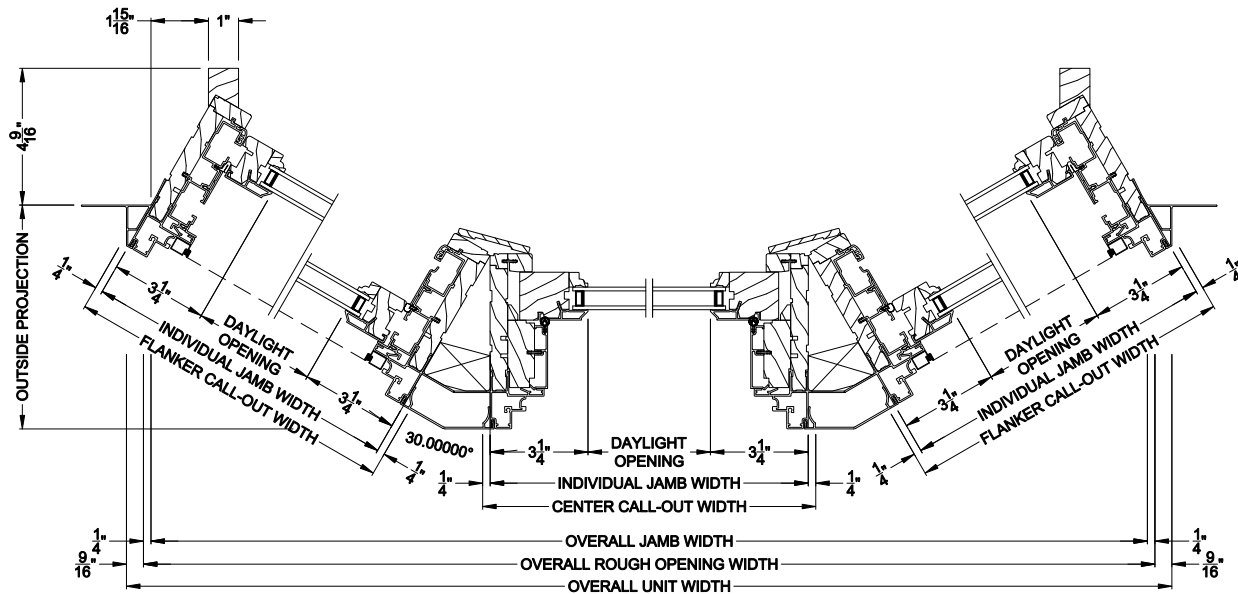

# Double Hung Windows

## CROSS SECTION DETAILS

**PREMIUM DOUBLE HUNG 30° A-BAY (8120)**  
Vertical Section - Operating flanker

**PREMIUM DOUBLE HUNG 30° A-BAY (8120)**  
Vertical Section - Picture center

**PREMIUM DOUBLE HUNG 30° A-BAY (8120)**  
Horizontal Section - Standard Frame

Note: All dimensions are approximate. Weather Shield reserves the right to change specifications without notice.