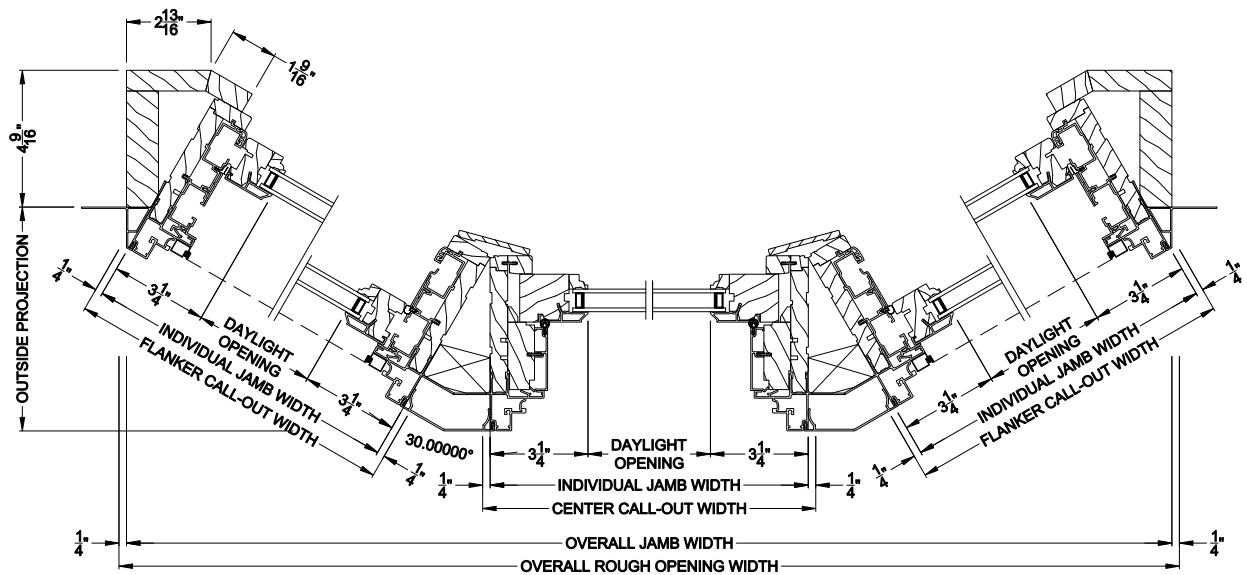

# Double Hung Windows

## CROSS SECTION DETAILS

**PREMIUM DOUBLE HUNG 30° A-BAY (8120)**  
Vertical Section - Operating flanker

**PREMIUM DOUBLE HUNG 30° A-BAY (8120)**  
Vertical Section - Picture center

**PREMIUM DOUBLE HUNG 30° A-BAY (8120)**  
Horizontal Section - Retrofit Frame