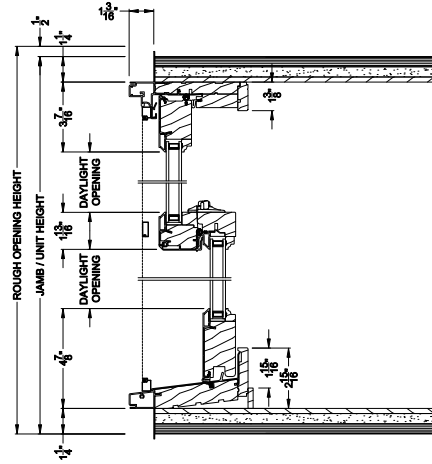

Weather Shield® Premium Series™

Double Hung Windows CROSS SECTION DETAILS

Note: All dimensions are approximate. Weather Shield reserves the right to change specifications without notice.