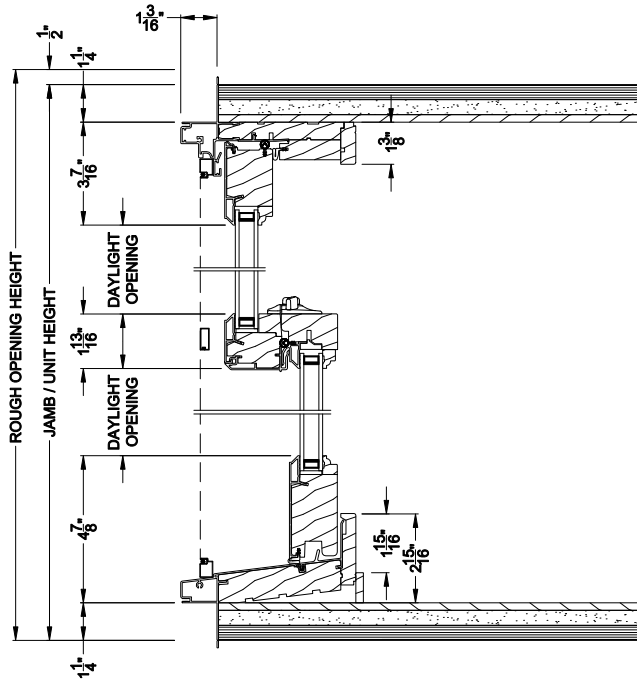

Weather Shield®

Premium Series™

Double Hung Windows

CROSS SECTION DETAILS

PREMIUM DOUBLE HUNG 30° A-BAY (8120)
Vertical Section - Operating flanker