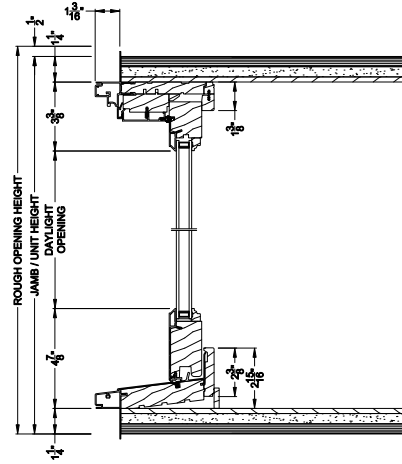

Weather Shield® Premium Series™

Double Hung Windows CROSS SECTION DETAILS

Note: All dimensions are approximate. Weather Shield reserves the right to change specifications without notice.