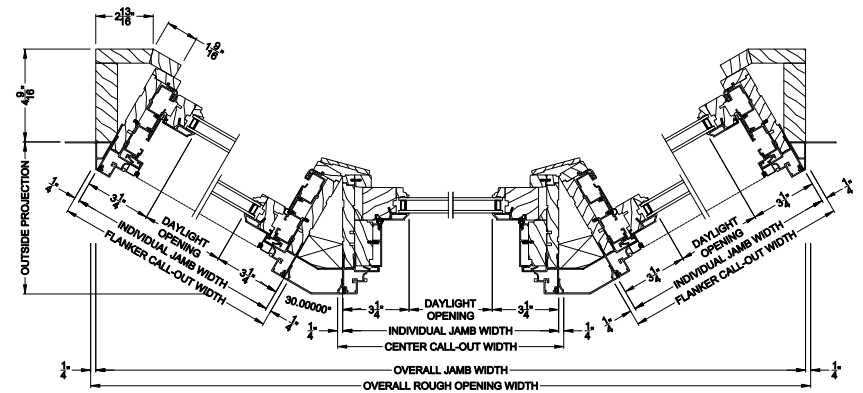

Weather Shield® Premium Series™

Double Hung Windows CROSS SECTION DETAILS

Note: All dimensions are approximate. Weather Shield reserves the right to change specifications without notice.