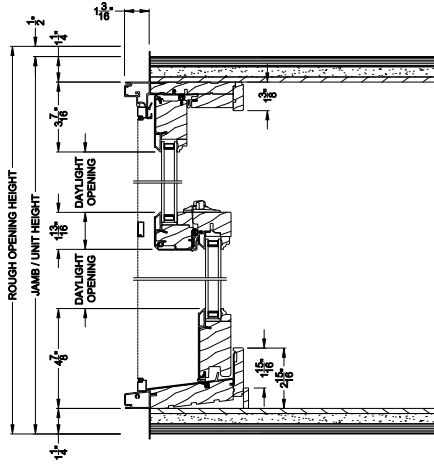

Weather Shield® Premium Series™

Double Hung Windows CROSS SECTION DETAILS

Note: All dimensions are approximate. Weather Shield reserves the right to change specifications without notice.