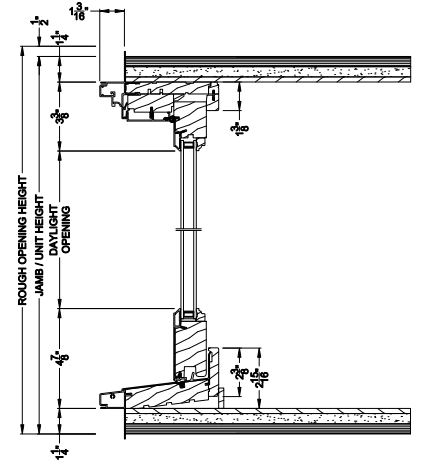

Weather Shield® Premium Series™

Double Hung Windows CROSS SECTION DETAILS

Note: All dimensions are approximate. Weather Shield reserves the right to change specifications without notice.