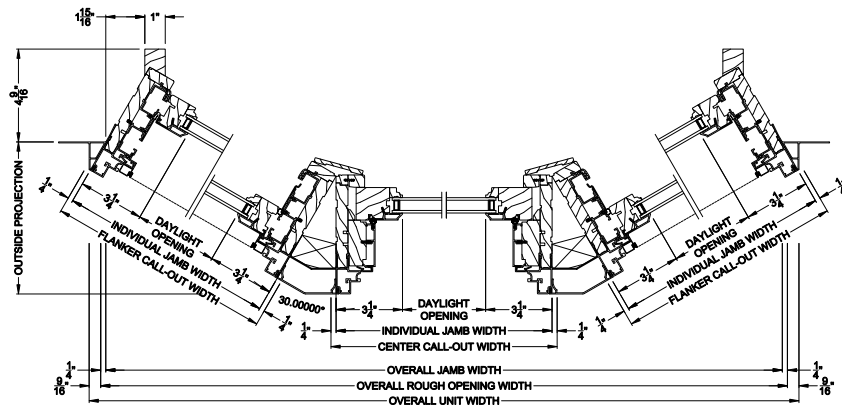

Weather Shield® Premium Series™

Double Hung Windows CROSS SECTION DETAILS

Note: All dimensions are approximate. Weather Shield reserves the right to change specifications without notice.