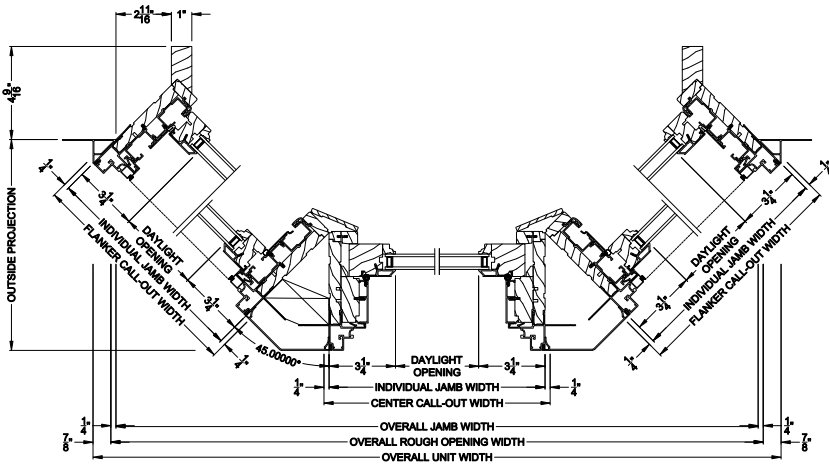

Weather Shield®

Premium Series™

Double Hung Windows

CROSS SECTION DETAILS