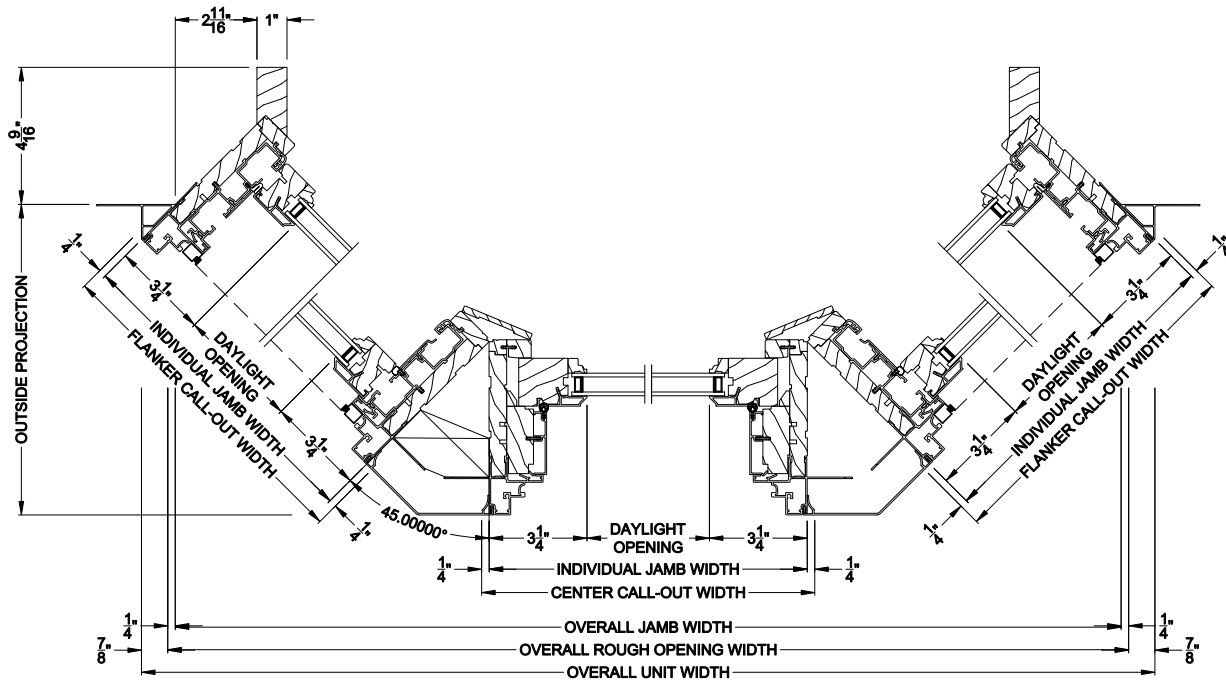

# Double Hung Windows

## CROSS SECTION DETAILS

**PREMIUM DOUBLE HUNG 45° A-BAY (8120)**  
Vertical Section - Operating flanker

**PREMIUM DOUBLE HUNG 45° A-BAY (8120)**  
Vertical Section - Picture center

**PREMIUM DOUBLE HUNG 45° A-BAY (8120)**  
Horizontal Section - Standard Frame