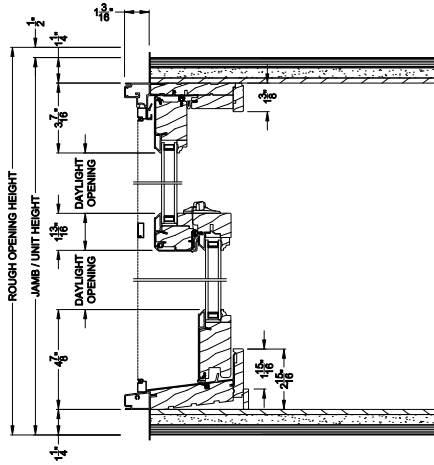

Weather Shield®

Premium Series™

Double Hung Windows

CROSS SECTION DETAILS