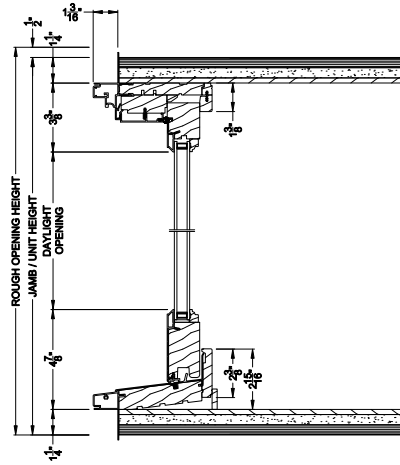

Weather Shield®

Premium Series™

Double Hung Windows

CROSS SECTION DETAILS