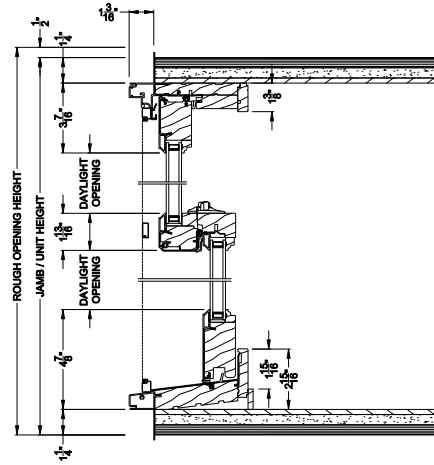

Weather Shield®

Premium Series™

Double Hung Windows

CROSS SECTION DETAILS

Note: All dimensions are approximate. Weather Shield reserves the right to change specifications without notice.