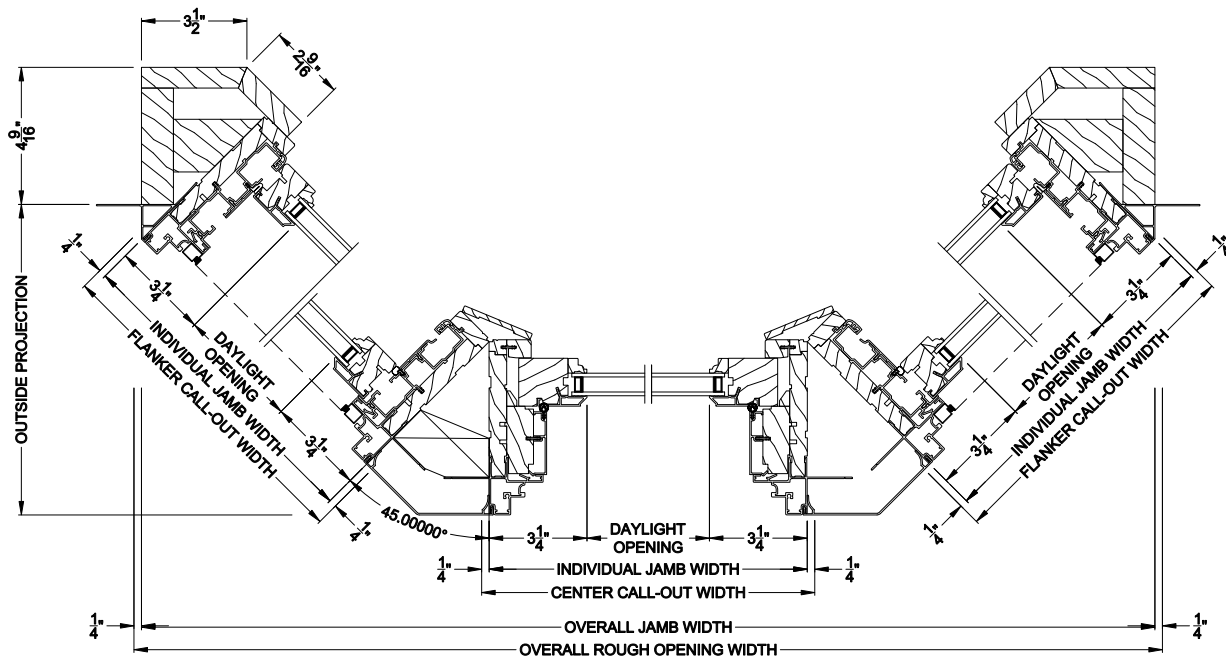

# Double Hung Windows

## CROSS SECTION DETAILS

**PREMIUM DOUBLE HUNG 45° A-BAY (8120)**  
Vertical Section - Operating flanker

**PREMIUM DOUBLE HUNG 45° A-BAY (8120)**  
Vertical Section - Picture center

**PREMIUM DOUBLE HUNG 45° A-BAY (8120)**  
Horizontal Section - Retrofit Frame