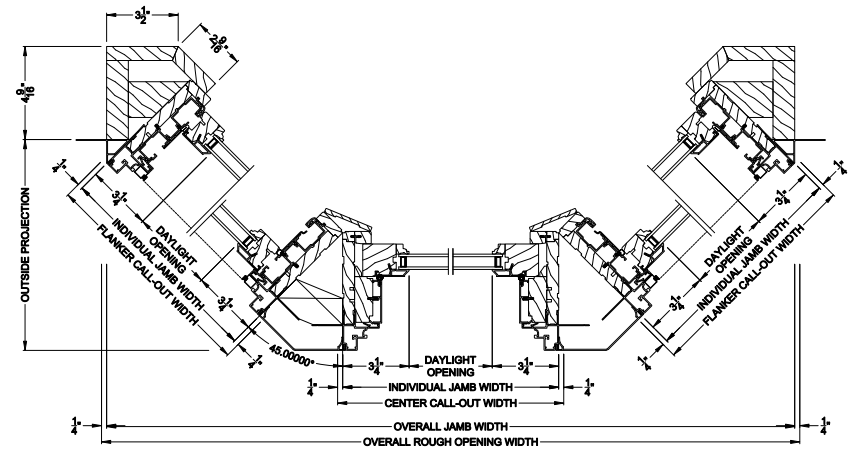

Weather Shield®

Premium Series™

Double Hung Windows

CROSS SECTION DETAILS

Note: All dimensions are approximate. Weather Shield reserves the right to change specifications without notice.