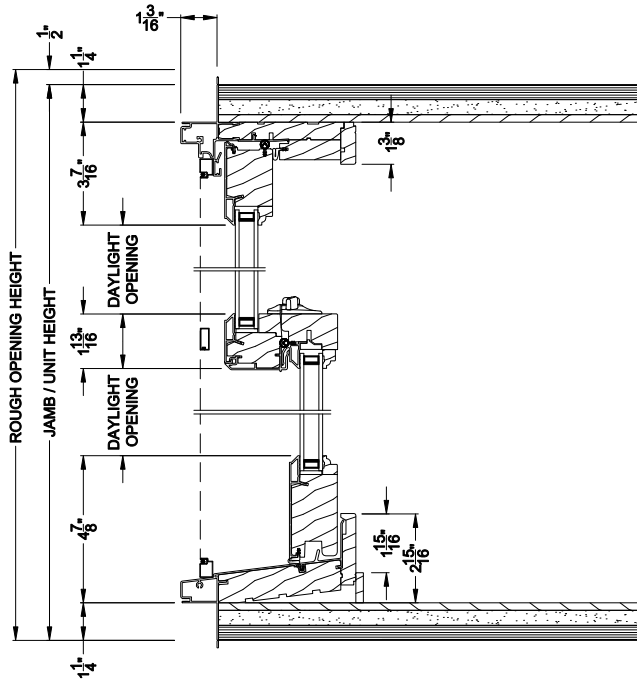

Weather Shield®

Premium Series™

Double Hung Windows

CROSS SECTION DETAILS

PREMIUM DOUBLE HUNG 45° A-BAY (8120)
Vertical Section - Operating flanker