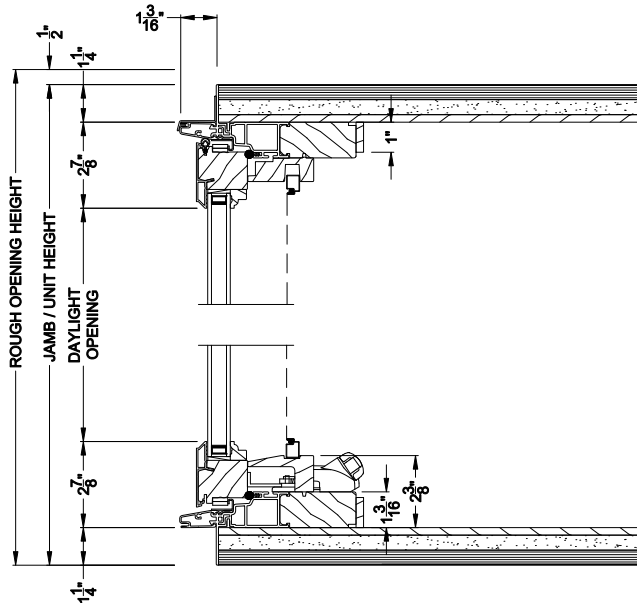

Weather Shield®

Premium Series™

Casement Windows

CROSS SECTION DETAILS

PREMIUM CASEMENT 30° A-BAY (8211)
Vertical Section - Operating flanker