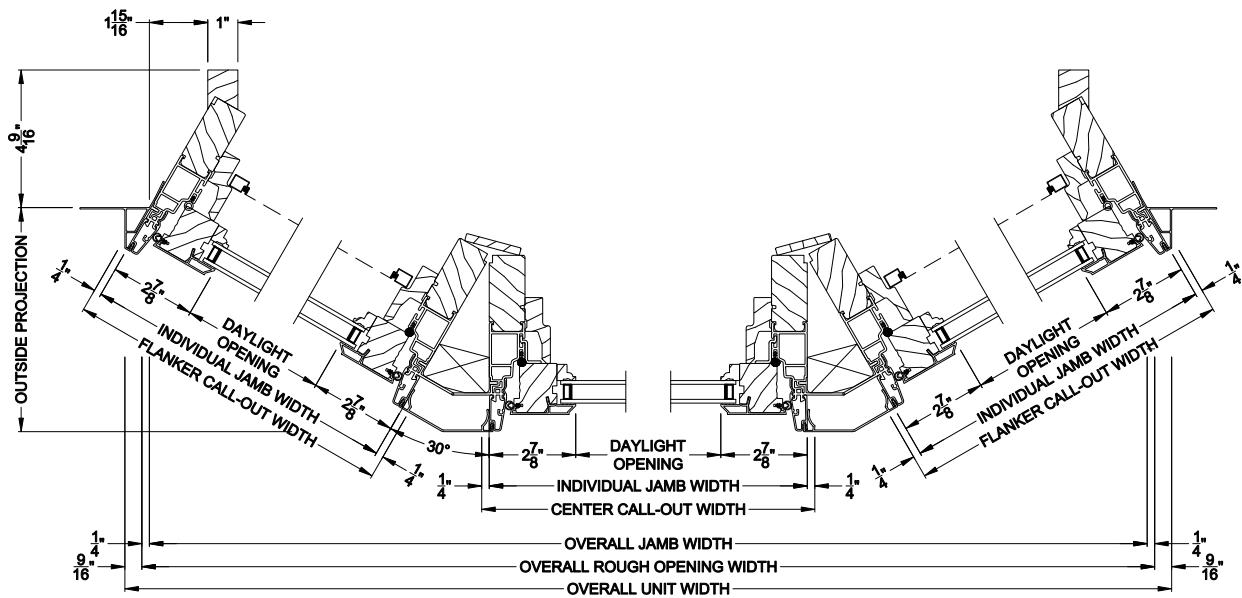

# Casement Windows

## CROSS SECTION DETAILS

**PREMIUM CASEMENT 30° A-BAY (8211)**  
Vertical Section - Operating flanker

**PREMIUM CASEMENT 30° A-BAY (8211)**  
Vertical Section - Picture center

**PREMIUM CASEMENT 30° A-BAY (8211)**  
Horizontal Section - Standard Frame

Note: All dimensions are approximate. Weather Shield reserves the right to change specifications without notice.