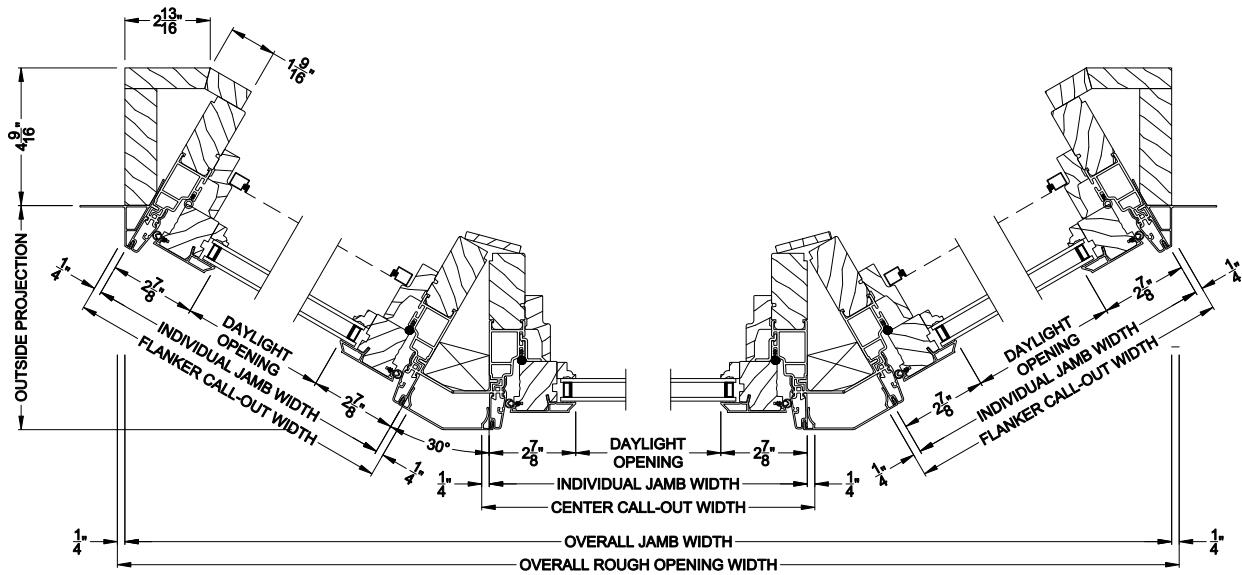

# Casement Windows

## CROSS SECTION DETAILS

**PREMIUM CASEMENT 30° A-BAY (8211)**  
Vertical Section - Operating flanker

**PREMIUM CASEMENT 30° A-BAY (8211)**  
Vertical Section - Picture center

**PREMIUM CASEMENT 30° A-BAY (8211)**  
Horizontal Section - Retrofit Frame

Note: All dimensions are approximate. Weather Shield reserves the right to change specifications without notice.