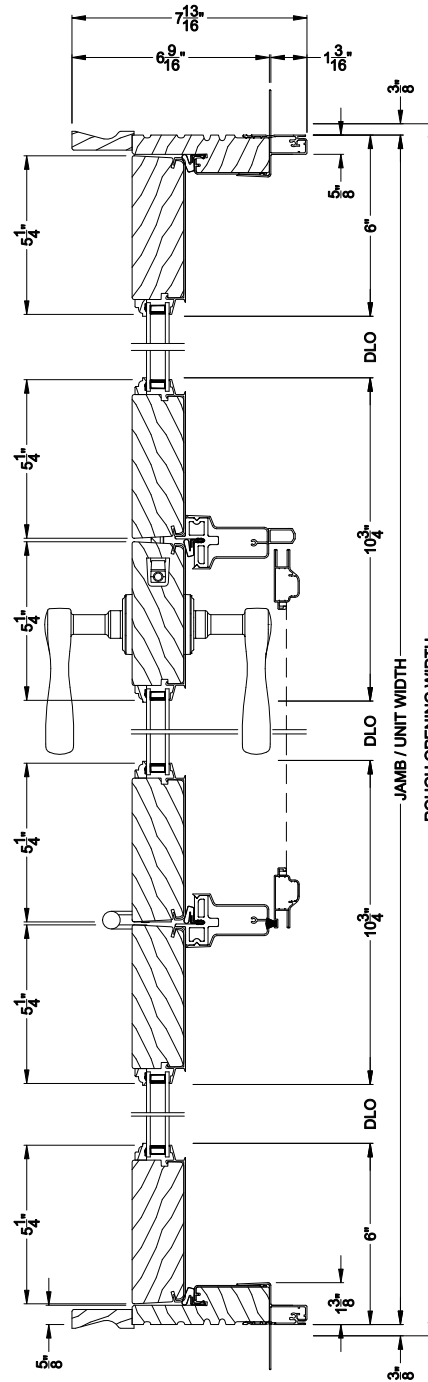

Weather Shield®

Premium Series™

Hinged Patio Doors

CROSS SECTION DETAILS

PREMIUM CENTER HINGED DOOR (8510)
Horizontal Section - 3 Panel Door - End Vent

PREMIUM CENTER HINGED DOOR (8510)
Horizontal Section - 3 Panel Door - Center Vent

Note: All dimensions are approximate. Weather Shield reserves the right to change specifications without notice.

Weather Shield®

Premium Series™

Hinged Patio Doors

CROSS SECTION DETAILS

PREMIUM CENTER HINGED DOOR (8510)
Horizontal Section - 3 Panel Door - End Vent - 6-9/16" jamb

PREMIUM CENTER HINGED DOOR (8510)
Horizontal Section - 3 Panel Door - Center Vent - 6-9/16" jamb

Note: All dimensions are approximate. Weather Shield reserves the right to change specifications without notice.