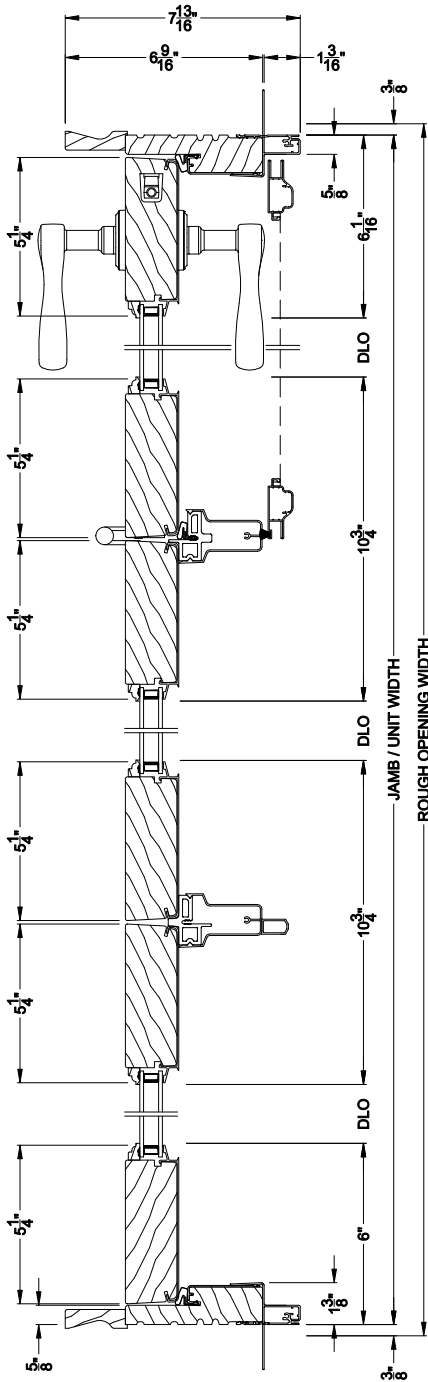

Weather Shield®

Premium Series™

Hinged Patio Doors

CROSS SECTION DETAILS

PREMIUM CENTER HINGED DOOR (8510)
Horizontal Section - 3 Panel Door - End Vent

PREMIUM CENTER HINGED DOOR (8510)
Horizontal Section - 3 Panel Door - Center Vent

Note: All dimensions are approximate. Weather Shield reserves the right to change specifications without notice.

Weather Shield®

Premium Series™

Hinged Patio Doors

CROSS SECTION DETAILS

PREMIUM CENTER HINGED DOOR (8510)
Horizontal Section - 3 Panel Door - End Vent - 6-9/16" jamb

PREMIUM CENTER HINGED DOOR (8510)
Horizontal Section - 3 Panel Door - Center Vent - 6-9/16" jamb

Note: All dimensions are approximate. Weather Shield reserves the right to change specifications without notice.