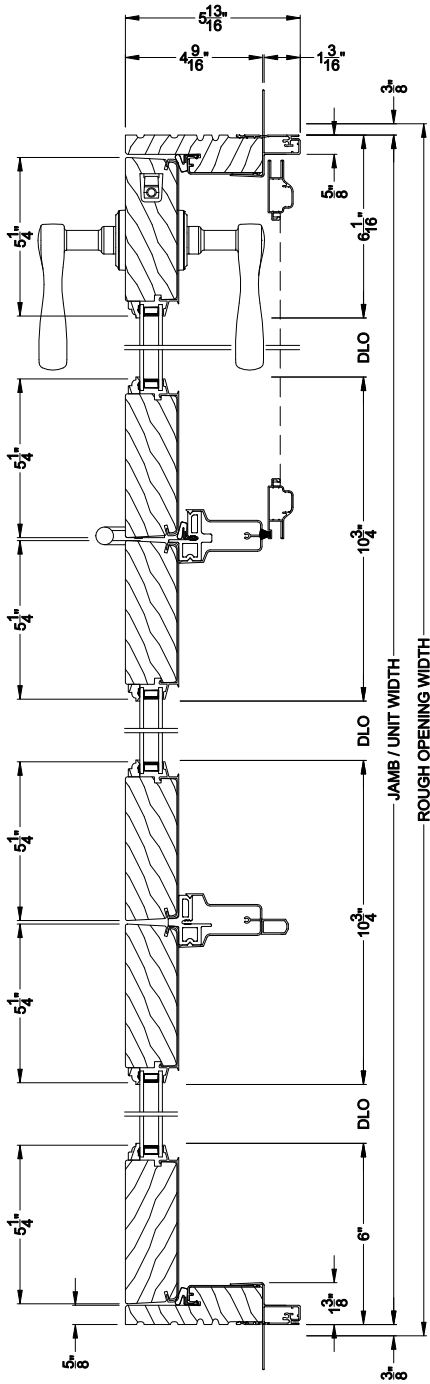

Weather Shield®

Premium Series™

Hinged Patio Doors

CROSS SECTION DETAILS

PREMIUM CENTER HINGED DOOR (8510)
Horizontal Section - 3 Panel Door - End Vent

PREMIUM CENTER HINGED DOOR (8510)
Horizontal Section - 3 Panel Door - Center Vent

Note: All dimensions are approximate. Weather Shield reserves the right to change specifications without notice.

Weather Shield®

Premium Series™

Hinged Patio Doors

CROSS SECTION DETAILS

PREMIUM CENTER HINGED DOOR (8510)
Horizontal Section - 3 Panel Door - End Vent - 6-9/16" jamb

PREMIUM CENTER HINGED DOOR (8510)
Horizontal Section - 3 Panel Door - Center Vent - 6-9/16" jamb

Note: All dimensions are approximate. Weather Shield reserves the right to change specifications without notice.