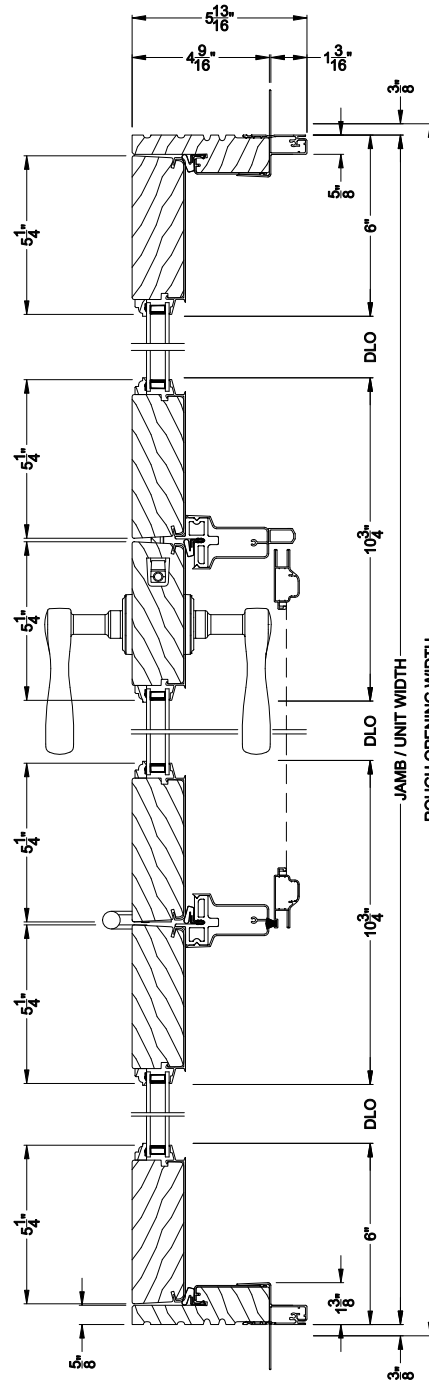

Weather Shield®

Premium Series™

Hinged Patio Doors

CROSS SECTION DETAILS

PREMIUM CENTER HINGED DOOR (8510)
Horizontal Section - 3 Panel Door - End Vent

PREMIUM CENTER HINGED DOOR (8510)
Horizontal Section - 3 Panel Door - Center Vent

Note: All dimensions are approximate. Weather Shield reserves the right to change specifications without notice.

Weather Shield®

Premium Series™

Hinged Patio Doors

CROSS SECTION DETAILS

PREMIUM CENTER HINGED DOOR (8510)
Horizontal Section - 3 Panel Door - End Vent - 6-9/16" jamb

PREMIUM CENTER HINGED DOOR (8510)
Horizontal Section - 3 Panel Door - Center Vent - 6-9/16" jamb

Note: All dimensions are approximate. Weather Shield reserves the right to change specifications without notice.