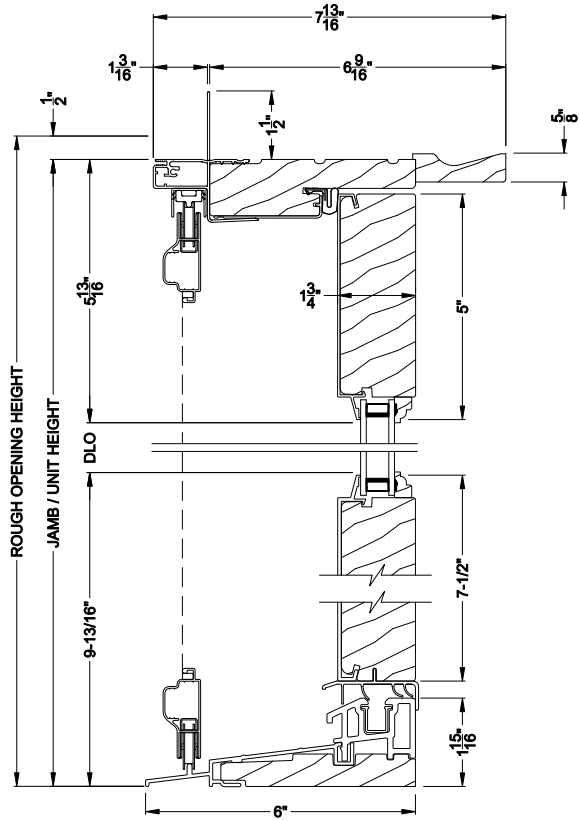

Weather Shield®

Premium Series™

Hinged Patio Doors

CROSS SECTION DETAILS

PREMIUM CENTER HINGE DOOR (8510)
Vertical Section

PREMIUM CENTER HINGE DOOR (8510)
Horizontal Section

Note: All dimensions are approximate. Weather Shield reserves the right to change specifications without notice.

Weather Shield®

Premium Series™

Hinged Patio Doors

CROSS SECTION DETAILS

PREMIUM CENTER HINGE DOOR (8510)
Vertical Section - 6-9/16" jamb

PREMIUM CENTER HINGE DOOR (8510)
Horizontal Section - 6-9/16" jamb

Note: All dimensions are approximate. Weather Shield reserves the right to change specifications without notice.