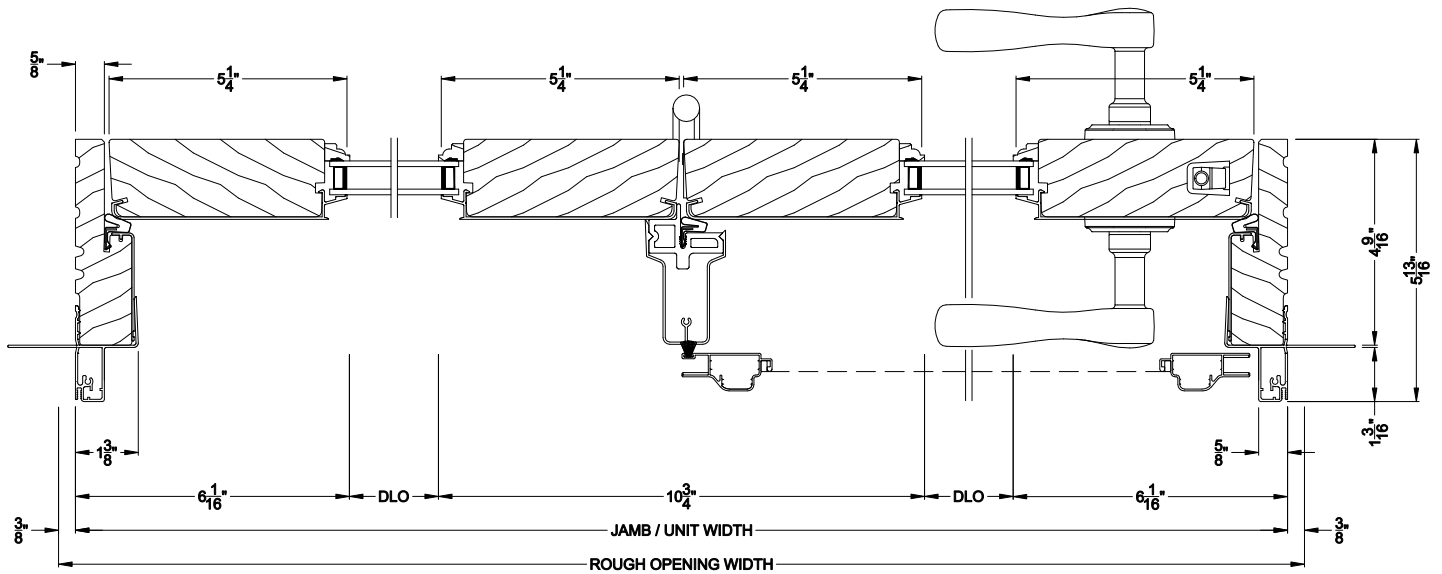

Weather Shield®

Premium Series™

Hinged Patio Doors

CROSS SECTION DETAILS

PREMIUM CENTER HINGE DOOR (8510)
Vertical Section

PREMIUM CENTER HINGE DOOR (8510)
Horizontal Section

Note: All dimensions are approximate. Weather Shield reserves the right to change specifications without notice.

Weather Shield®

Premium Series™

Hinged Patio Doors

CROSS SECTION DETAILS

PREMIUM CENTER HINGE DOOR (8510)
Vertical Section - 6-9/16" jamb

PREMIUM CENTER HINGE DOOR (8510)
Horizontal Section - 6-9/16" jamb

Note: All dimensions are approximate. Weather Shield reserves the right to change specifications without notice.