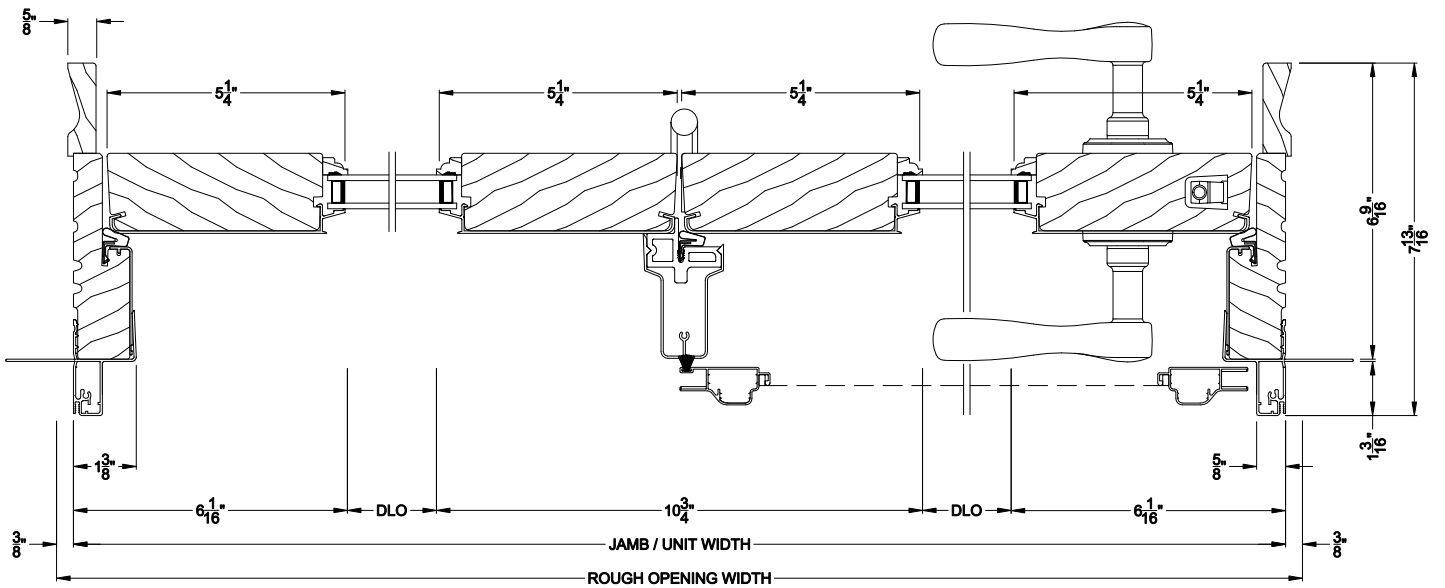

Weather Shield®

Premium Series™

Hinged Patio Doors

CROSS SECTION DETAILS

PREMIUM CENTER HINGE DOOR (8510)
Vertical Section

PREMIUM CENTER HINGE DOOR (8510)
Horizontal Section

Note: All dimensions are approximate. Weather Shield reserves the right to change specifications without notice.

Weather Shield®

Premium Series™

Hinged Patio Doors

CROSS SECTION DETAILS

PREMIUM CENTER HINGE DOOR (8510)
Vertical Section - 6-9/16" jamb

PREMIUM CENTER HINGE DOOR (8510)
Horizontal Section - 6-9/16" jamb

Note: All dimensions are approximate. Weather Shield reserves the right to change specifications without notice.