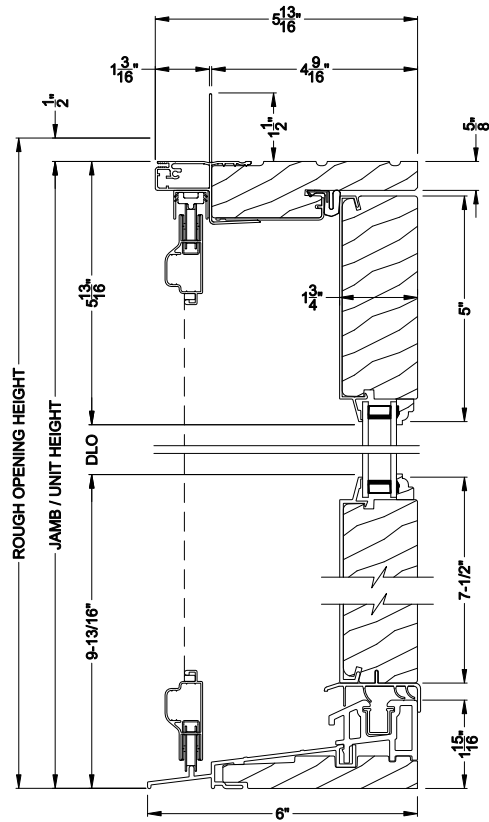

Weather Shield®

Premium Series™

Hinged Patio Doors

CROSS SECTION DETAILS

PREMIUM CENTER HINGE DOOR (8510)
Vertical Section

PREMIUM CENTER HINGE DOOR (8510)
Horizontal Section

Note: All dimensions are approximate. Weather Shield reserves the right to change specifications without notice.

Weather Shield®

Premium Series™

Hinged Patio Doors

CROSS SECTION DETAILS

PREMIUM CENTER HINGE DOOR (8510)
Vertical Section - 6-9/16" jamb

PREMIUM CENTER HINGE DOOR (8510)
Horizontal Section - 6-9/16" jamb

Note: All dimensions are approximate. Weather Shield reserves the right to change specifications without notice.