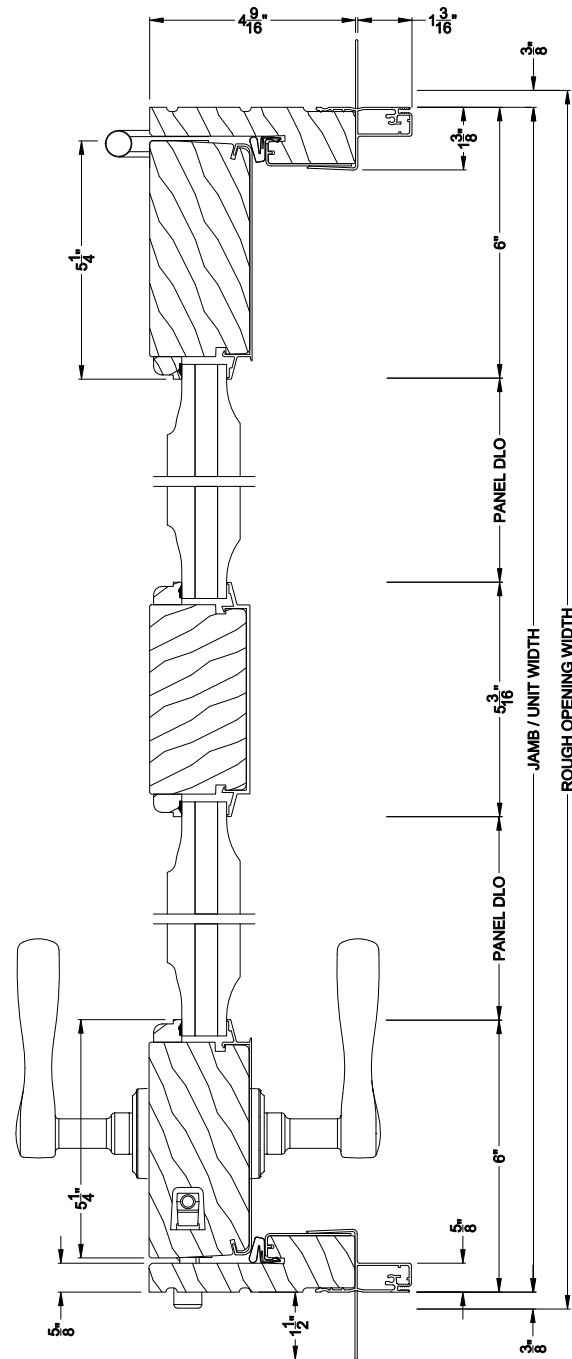

Weather Shield®

Premium Series™

Hinged Patio Doors

CROSS SECTION DETAILS

PREMIUM INSWING DOOR (8511)
Vertical Section - Aluminum exterior raised panel

PREMIUM INSWING DOOR (8511)
Horizontal Section - Vertical center rail

Note: All dimensions are approximate. Weather Shield reserves the right to change specifications without notice.

Weather Shield®

Premium Series™

Hinged Patio Doors

CROSS SECTION DETAILS

PREMIUM INSWING DOOR (8511)
Vertical Section - Poly exterior raised panel

PREMIUM INSWING DOOR (8511)
Horizontal Section - Vertical center rail

Note: All dimensions are approximate. Weather Shield reserves the right to change specifications without notice.

Weather Shield®

Premium Series™