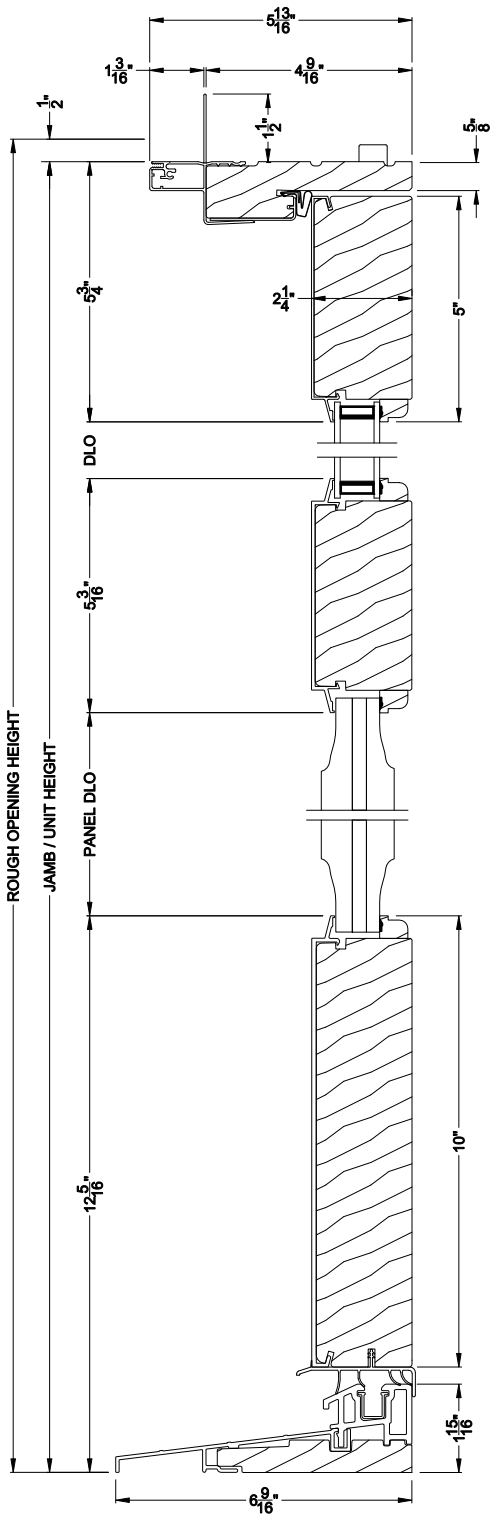

Weather Shield®

Premium Series™

Hinged Patio Doors

CROSS SECTION DETAILS

PREMIUM INSWING DOOR (8511)
Vertical Section - Aluminum exterior raised panel

PREMIUM INSWING DOOR (8511)
Horizontal Section - Vertical center rail

Note: All dimensions are approximate. Weather Shield reserves the right to change specifications without notice.

Weather Shield®

Premium Series™

Hinged Patio Doors

CROSS SECTION DETAILS

PREMIUM INSWING DOOR (8511)
Vertical Section - Poly exterior raised panel

PREMIUM INSWING DOOR (8511)
Horizontal Section - Vertical center rail

Note: All dimensions are approximate. Weather Shield reserves the right to change specifications without notice.

Weather Shield®

Premium Series™