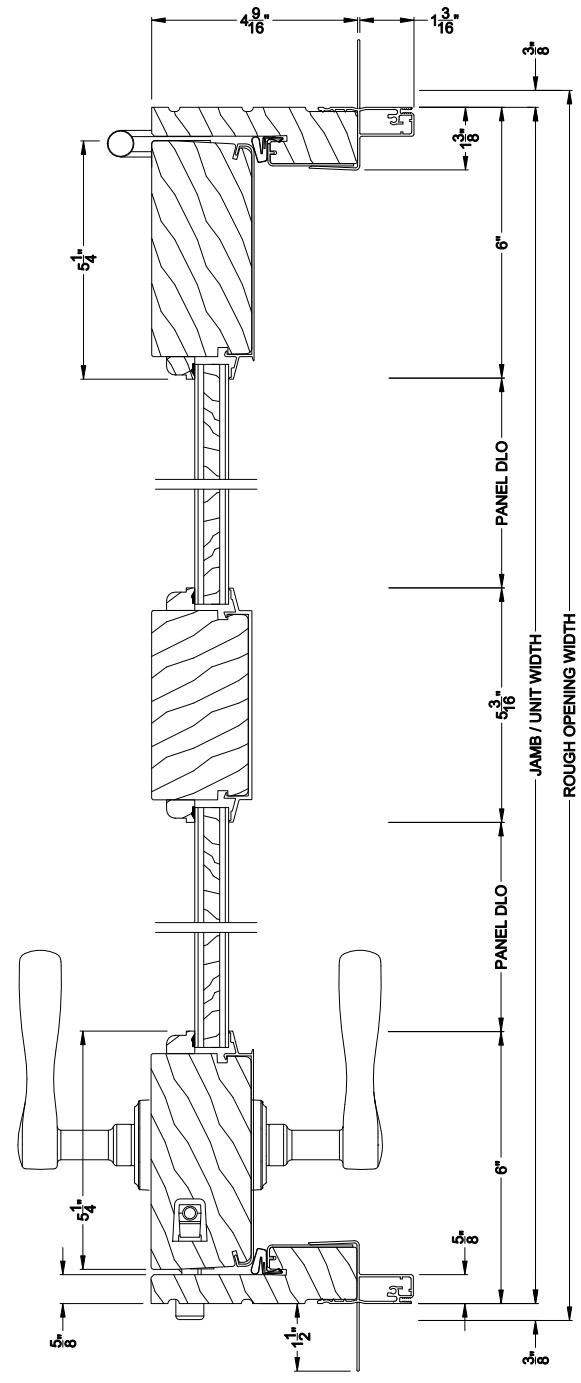

Weather Shield®

Premium Series™

Hinged Patio Doors

CROSS SECTION DETAILS

PREMIUM INSWING DOOR (8511)
Vertical Section - Aluminum exterior raised panel

PREMIUM INSWING DOOR (8511)
Horizontal Section - Vertical center rail

Note: All dimensions are approximate. Weather Shield reserves the right to change specifications without notice.

Weather Shield®

Premium Series™

Hinged Patio Doors

CROSS SECTION DETAILS

PREMIUM INSWING DOOR (8511)
Vertical Section - Poly exterior raised panel

PREMIUM INSWING DOOR (8511)
Horizontal Section - Vertical center rail

Note: All dimensions are approximate. Weather Shield reserves the right to change specifications without notice.

Weather Shield®

Premium Series™

Hinged Patio Doors

CROSS SECTION DETAILS

PREMIUM INSWING DOOR (8511)
Vertical Section - Poly exterior signboard panel

PREMIUM INSWING DOOR (8511)
Horizontal Section - Vertical center rail

Note: All dimensions are approximate. Weather Shield reserves the right to change specifications without notice.