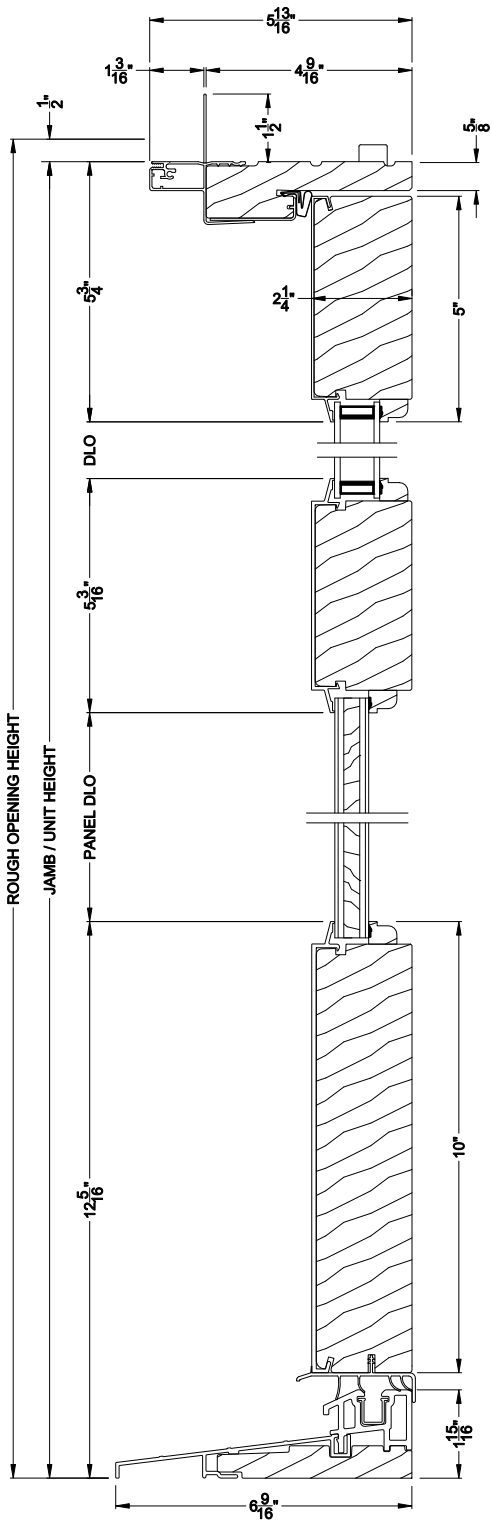

Note: All dimensions are approximate. Weather Shield reserves the right to change specifications without notice.

Weather Shield®

Premium Series™

Hinged Patio Doors

CROSS SECTION DETAILS

PREMIUM INSWING DOOR (8511)
Vertical Section - Poly exterior raised panel

PREMIUM INSWING DOOR (8511)
Horizontal Section - Vertical center rail

Note: All dimensions are approximate. Weather Shield reserves the right to change specifications without notice.

Weather Shield®

Premium Series™

Hinged Patio Doors

CROSS SECTION DETAILS

PREMIUM INSWING DOOR (8511)
Vertical Section - Poly exterior signboard panel

PREMIUM INSWING DOOR (8511)
Horizontal Section - Vertical center rail

Note: All dimensions are approximate. Weather Shield reserves the right to change specifications without notice.