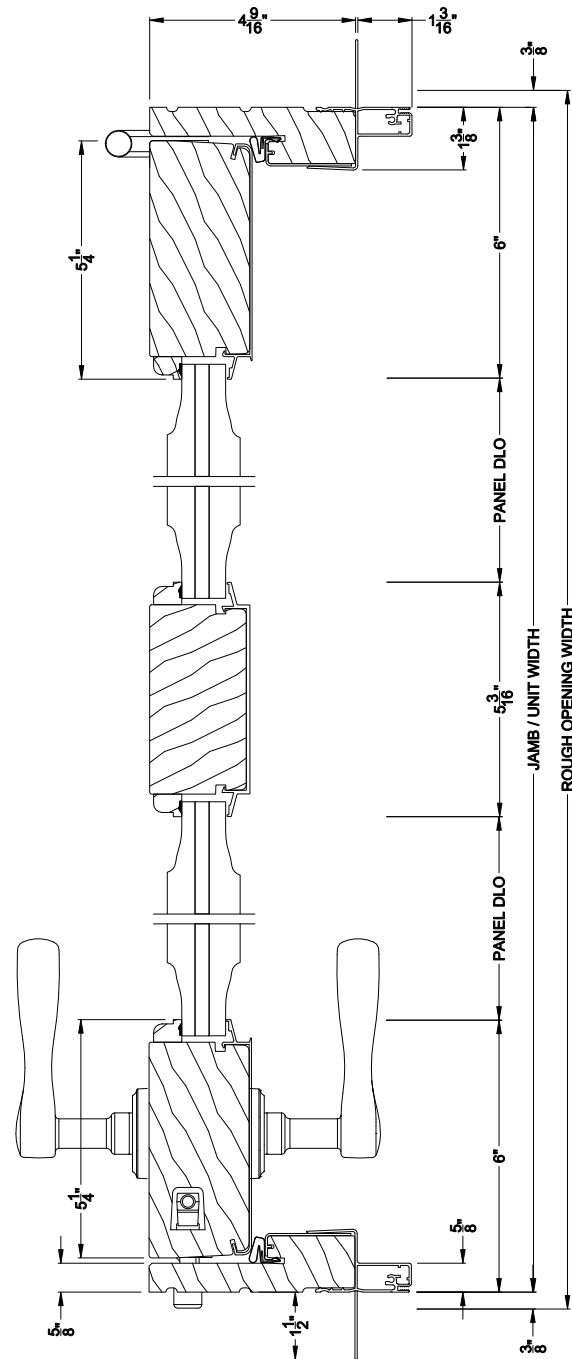

Weather Shield®

Premium Series™

Hinged Patio Doors

CROSS SECTION DETAILS

PREMIUM INSWING DOOR (8511)
Vertical Section - Aluminum exterior raised panel

PREMIUM INSWING DOOR (8511)
Horizontal Section - Vertical center rail

Note: All dimensions are approximate. Weather Shield reserves the right to change specifications without notice.

Weather Shield®

Premium Series™

Hinged Patio Doors

CROSS SECTION DETAILS

PREMIUM INSWING DOOR (8511)
Vertical Section - Poly exterior raised panel

PREMIUM INSWING DOOR (8511)
Horizontal Section - Vertical center rail

Note: All dimensions are approximate. Weather Shield reserves the right to change specifications without notice.

Weather Shield®

Premium Series™