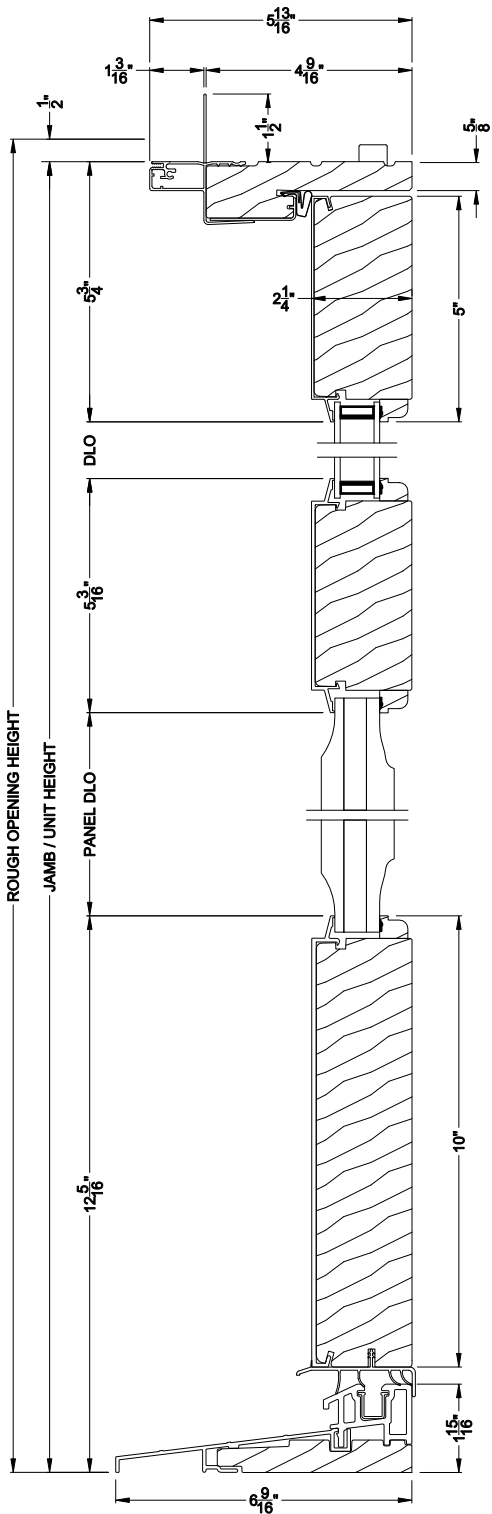

Weather Shield®

Premium Series™

Hinged Patio Doors

CROSS SECTION DETAILS

PREMIUM INSWING DOOR (8511)
Vertical Section - Aluminum exterior raised panel

PREMIUM INSWING DOOR (8511)
Horizontal Section - Vertical center rail

Note: All dimensions are approximate. Weather Shield reserves the right to change specifications without notice.

Weather Shield®

Premium Series™

Hinged Patio Doors

CROSS SECTION DETAILS

PREMIUM INSWING DOOR (8511)
Vertical Section - Poly exterior raised panel

PREMIUM INSWING DOOR (8511)
Horizontal Section - Vertical center rail

Note: All dimensions are approximate. Weather Shield reserves the right to change specifications without notice.

Weather Shield®

Premium Series™