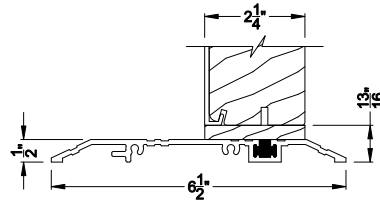

Weather Shield®

Premium Series™

Hinged Patio Doors

CROSS SECTION DETAILS

PREMIUM INSWING SIDELITE (8511)
Vertical Section - 2-1/4" Panel

PREMIUM INSWING SIDELITE (8511)
Horizontal Section - 2-1/4" Panel

PREMIUM INSWING DOOR (8511)
Vertical Section - ADA Sill 2-1/4" Panel

PREMIUM INSWING DOOR (8511)
Horizontal Section - Stationary Single Door, 2-1/4" Panel

PREMIUM INSWING DOOR (8511)
Vertical Mull Section - Oper / Sidelite 2-1/4" Panel

Note: All dimensions are approximate. Weather Shield reserves the right to change specifications without notice.

Weather Shield®

Premium Series™

Hinged Patio Doors

CROSS SECTION DETAILS

PREMIUM INSWING SIDELITE (8511)
Vertical Section - 2-1/4" Panel - 6-9/16" Jamb

PREMIUM INSWING SIDELITE (8511)
Horizontal Section - 2-1/4" Panel - 6-9/16" Jamb

Note: All dimensions are approximate. Weather Shield reserves the right to change specifications without notice.