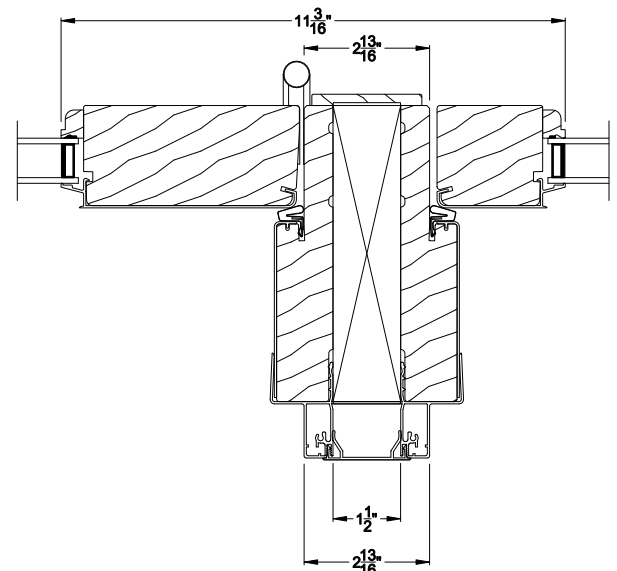

PREMIUM INSWING DOOR (8511)
Horizontal Section - Stationary Single Door, 2-1/4" Panel

PREMIUM INSWING DOOR (8511)
Vertical Mull Section - Oper / Sidelite 2-1/4" Panel

Note: All dimensions are approximate. Weather Shield reserves the right to change specifications without notice.

Weather Shield®

Premium Series™

Hinged Patio Doors

CROSS SECTION DETAILS

PREMIUM INSWING SIDELITE (8511)
Vertical Section - 2-1/4" Panel - 6-9/16" Jamb

PREMIUM INSWING SIDELITE (8511)
Horizontal Section - 2-1/4" Panel - 6-9/16" Jamb

PREMIUM INSWING DOOR (8511)
Vertical Section - ADA Sill 2-1/4" Panel

PREMIUM INSWING DOOR (8511)
Horizontal Section - Stationary Single Door, 2-1/4" Panel - 6-9/16" Jamb

PREMIUM INSWING DOOR (8511)
Vertical Mull Section - Oper / Sidelite 2-1/4" Panel

Note: All dimensions are approximate. Weather Shield reserves the right to change specifications without notice.