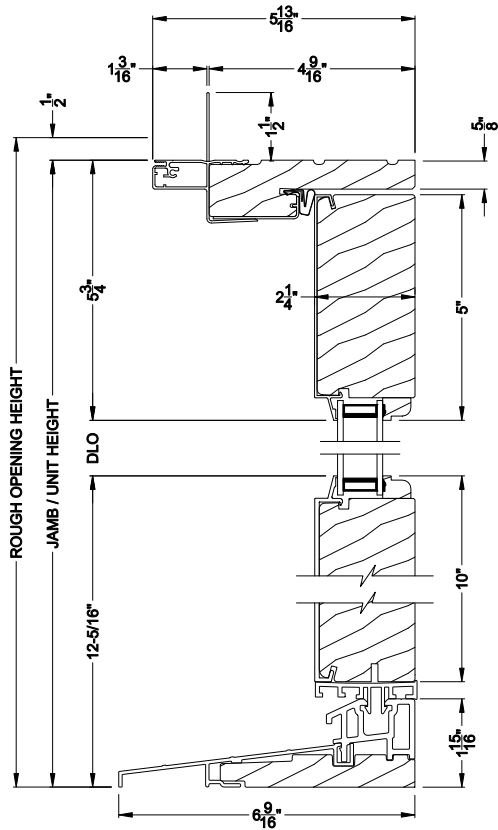

Weather Shield®

Premium Series™

Hinged Patio Doors

CROSS SECTION DETAILS

PREMIUM INSWING SIDELITE (8511)
Vertical Section - 2-1/4" Panel

PREMIUM INSWING SIDELITE (8511)
Horizontal Section - 2-1/4" Panel

PREMIUM INSWING DOOR (8511)
Vertical Section - ADA Sill 2-1/4" Panel

PREMIUM INSWING DOOR (8511)
Horizontal Section - Stationary Single Door, 2-1/4" Panel

PREMIUM INSWING DOOR (8511)
Vertical Mull Section - Oper / Sidelite 2-1/4" Panel

Note: All dimensions are approximate. Weather Shield reserves the right to change specifications without notice.

Weather Shield®

Premium Series™

Hinged Patio Doors

CROSS SECTION DETAILS

PREMIUM INSWING SIDELITE (8511)
Vertical Section - 2-1/4" Panel - 6-9/16" Jamb

PREMIUM INSWING SIDELITE (8511)
Horizontal Section - 2-1/4" Panel - 6-9/16" Jamb

Note: All dimensions are approximate. Weather Shield reserves the right to change specifications without notice.