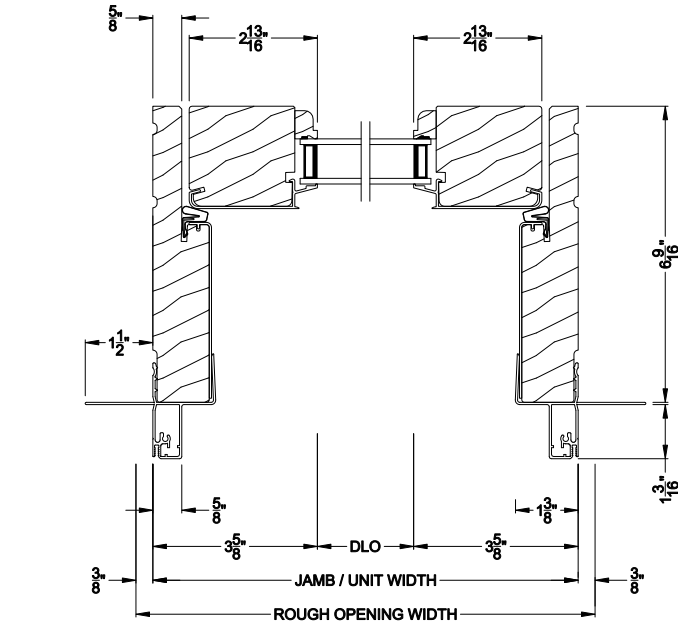

PREMIUM INSWING DOOR (8511)
Horizontal Section - Stationary Single Door, 2-1/4" Panel

PREMIUM INSWING DOOR (8511)
Vertical Mull Section - Oper / Sidelite 2-1/4" Panel

Note: All dimensions are approximate. Weather Shield reserves the right to change specifications without notice.

Weather Shield®

Premium Series™

Hinged Patio Doors

CROSS SECTION DETAILS

PREMIUM INSWING SIDELITE (8511)
Vertical Section - 2-1/4" Panel - 6-9/16" Jamb

PREMIUM INSWING SIDELITE (8511)
Horizontal Section - 2-1/4" Panel - 6-9/16" Jamb

PREMIUM INSWING DOOR (8511)
Vertical Section - ADA Sill 2-1/4" Panel

PREMIUM INSWING DOOR (8511)
Horizontal Section - Stationary Single Door, 2-1/4" Panel - 6-9/16" Jamb

PREMIUM INSWING DOOR (8511)
Vertical Mull Section - Oper / Sidelite 2-1/4" Panel

Note: All dimensions are approximate. Weather Shield reserves the right to change specifications without notice.