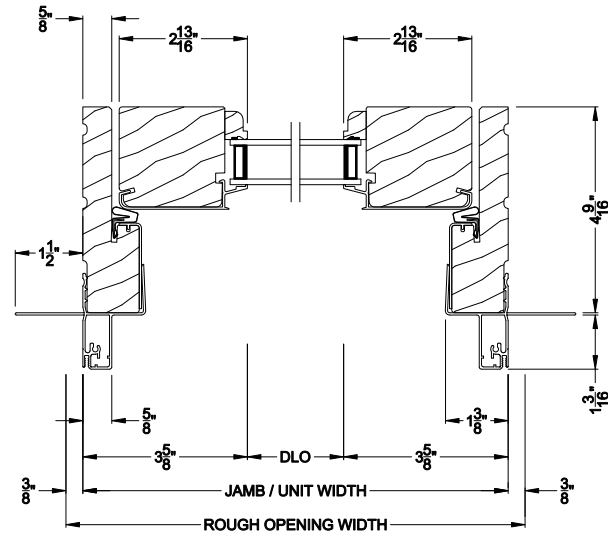

Weather Shield®

Premium Series™

Hinged Patio Doors

CROSS SECTION DETAILS

PREMIUM INSWING SIDELITE (8511)
Vertical Section - 2-1/4" Panel

PREMIUM INSWING SIDELITE (8511)
Horizontal Section - 2-1/4" Panel

PREMIUM INSWING DOOR (8511)
Vertical Section - ADA Sill 2-1/4" Panel

PREMIUM INSWING DOOR (8511)
Horizontal Section - Stationary Single Door, 2-1/4" Panel

PREMIUM INSWING DOOR (8511)
Vertical Mull Section - Oper / Sidelite 2-1/4" Panel

Note: All dimensions are approximate. Weather Shield reserves the right to change specifications without notice.

Weather Shield®

Premium Series™

Hinged Patio Doors

CROSS SECTION DETAILS

PREMIUM INSWING SIDELITE (8511)
Vertical Section - 2-1/4" Panel - 6-9/16" Jamb

PREMIUM INSWING SIDELITE (8511)
Horizontal Section - 2-1/4" Panel - 6-9/16" Jamb