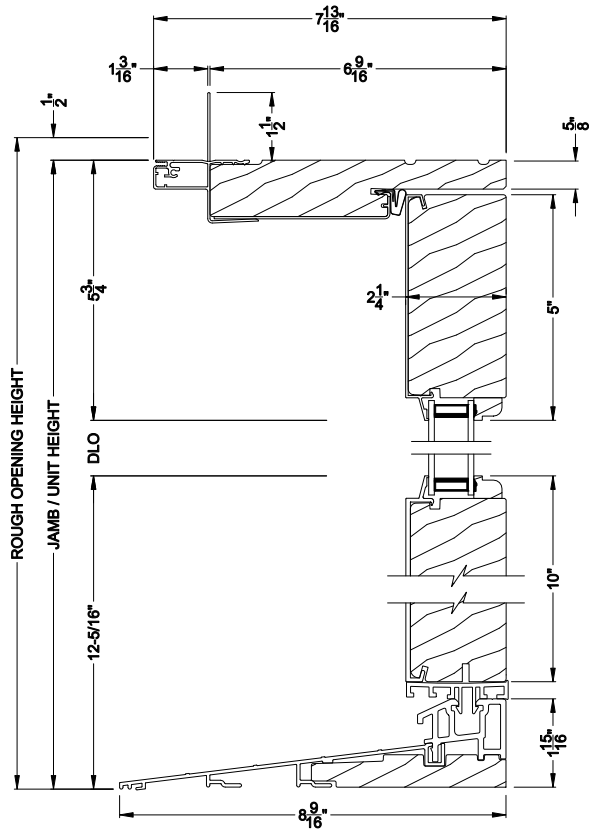

PREMIUM INSWING DOOR (8511)
Horizontal Section - Stationary Single Door, 2-1/4" Panel

PREMIUM INSWING DOOR (8511)
Vertical Mull Section - Oper / Sidelite 2-1/4" Panel

Note: All dimensions are approximate. Weather Shield reserves the right to change specifications without notice.

Weather Shield®

Premium Series™

Hinged Patio Doors

CROSS SECTION DETAILS

PREMIUM INSWING SIDELITE (8511)
Vertical Section - 2-1/4" Panel - 6-9/16" Jamb

PREMIUM INSWING SIDELITE (8511)
Horizontal Section - 2-1/4" Panel - 6-9/16" Jamb

PREMIUM INSWING DOOR (8511)
Vertical Section - ADA Sill 2-1/4" Panel

PREMIUM INSWING DOOR (8511)
Horizontal Section - Stationary Single Door, 2-1/4" Panel - 6-9/16" Jamb

PREMIUM INSWING DOOR (8511)
Vertical Mull Section - Oper / Sidelite 2-1/4" Panel

Note: All dimensions are approximate. Weather Shield reserves the right to change specifications without notice.