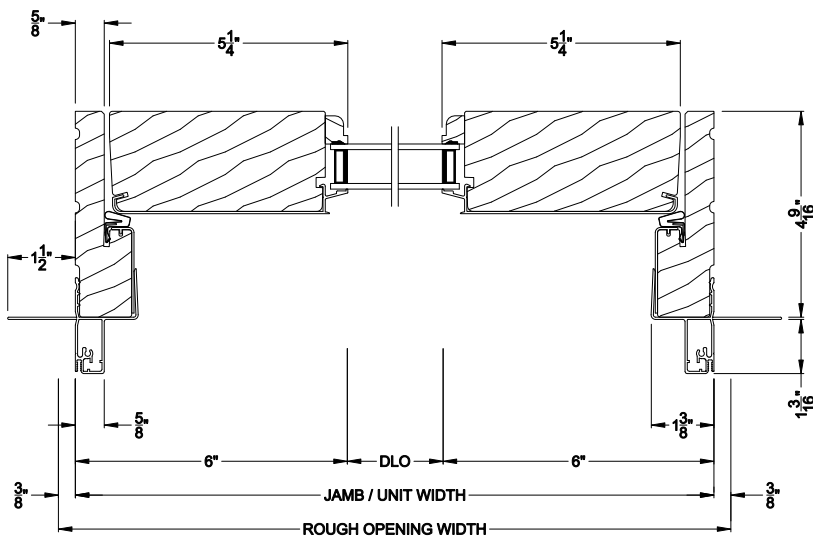

Weather Shield®

Premium Series™

Hinged Patio Doors

CROSS SECTION DETAILS

PREMIUM INSWING SIDELITE (8511)
Vertical Section - 2-1/4" Panel

PREMIUM INSWING SIDELITE (8511)
Horizontal Section - 2-1/4" Panel

PREMIUM INSWING DOOR (8511)
Vertical Section - ADA Sill 2-1/4" Panel

PREMIUM INSWING DOOR (8511)
Horizontal Section - Stationary Single Door, 2-1/4" Panel

PREMIUM INSWING DOOR (8511)
Vertical Mull Section - Oper / Sidelite 2-1/4" Panel

Note: All dimensions are approximate. Weather Shield reserves the right to change specifications without notice.

Weather Shield®

Premium Series™

Hinged Patio Doors

CROSS SECTION DETAILS

PREMIUM INSWING SIDELITE (8511)
Vertical Section - 2-1/4" Panel - 6-9/16" Jamb

PREMIUM INSWING SIDELITE (8511)
Horizontal Section - 2-1/4" Panel - 6-9/16" Jamb

Note: All dimensions are approximate. Weather Shield reserves the right to change specifications without notice.