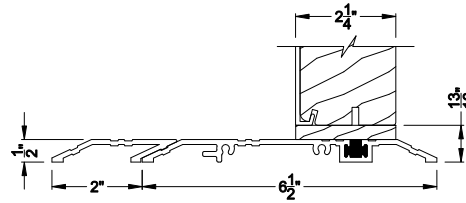

PREMIUM INSWING DOOR (8511)
Horizontal Section - Stationary Single Door, 2-1/4" Panel

PREMIUM INSWING DOOR (8511)
Vertical Mull Section - Oper / Sidelite 2-1/4" Panel

Note: All dimensions are approximate. Weather Shield reserves the right to change specifications without notice.

Weather Shield®

Premium Series™

Hinged Patio Doors

CROSS SECTION DETAILS

PREMIUM INSWING SIDELITE (8511)
Vertical Section - 2-1/4" Panel - 6-9/16" Jamb

PREMIUM INSWING SIDELITE (8511)
Horizontal Section - 2-1/4" Panel - 6-9/16" Jamb

PREMIUM INSWING DOOR (8511)
Vertical Section - ADA Sill 2-1/4" Panel

PREMIUM INSWING DOOR (8511)
Horizontal Section - Stationary Single Door, 2-1/4" Panel - 6-9/16" Jamb

PREMIUM INSWING DOOR (8511)
Vertical Mull Section - Oper / Sidelite 2-1/4" Panel