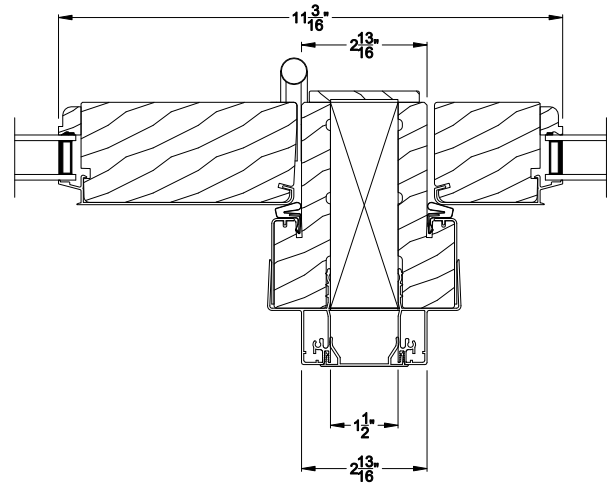

Weather Shield®

Premium Series™

Hinged Patio Doors

CROSS SECTION DETAILS

PREMIUM INSWING SIDELITE (8511)
Vertical Section - 2-1/4" Panel

PREMIUM INSWING SIDELITE (8511)
Horizontal Section - 2-1/4" Panel

PREMIUM INSWING DOOR (8511)
Vertical Section - ADA Sill 2-1/4" Panel

PREMIUM INSWING DOOR (8511)
Horizontal Section - Stationary Single Door, 2-1/4" Panel

PREMIUM INSWING DOOR (8511)
Vertical Mull Section - Oper / Sidelite 2-1/4" Panel

Note: All dimensions are approximate. Weather Shield reserves the right to change specifications without notice.

Weather Shield®

Premium Series™

Hinged Patio Doors

CROSS SECTION DETAILS

PREMIUM INSWING SIDELITE (8511)
Vertical Section - 2-1/4" Panel - 6-9/16" Jamb

PREMIUM INSWING SIDELITE (8511)
Horizontal Section - 2-1/4" Panel - 6-9/16" Jamb

Note: All dimensions are approximate. Weather Shield reserves the right to change specifications without notice.