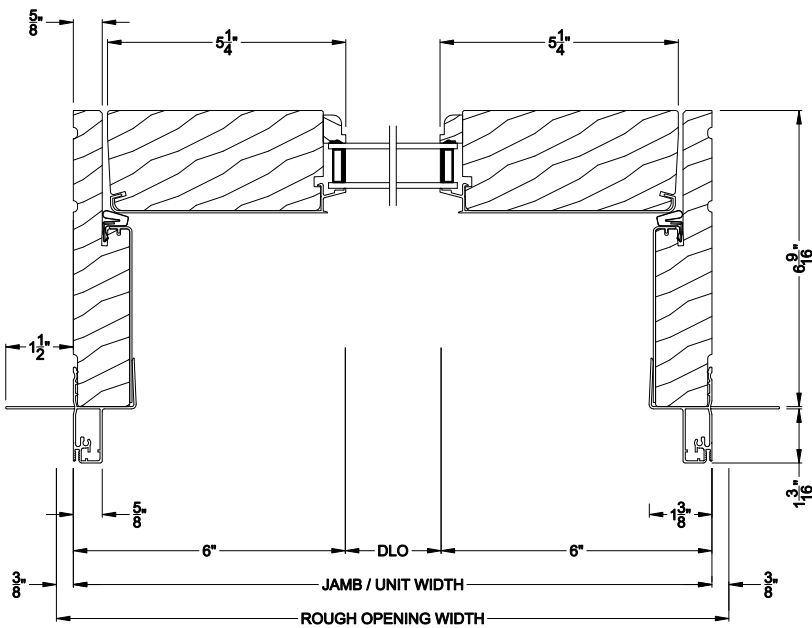

PREMIUM INSWING DOOR (8511)
Horizontal Section - Stationary Single Door, 2-1/4" Panel

PREMIUM INSWING DOOR (8511)
Vertical Mull Section - Oper / Sidelite 2-1/4" Panel

Note: All dimensions are approximate. Weather Shield reserves the right to change specifications without notice.

Weather Shield®

Premium Series™

Hinged Patio Doors

CROSS SECTION DETAILS

PREMIUM INSWING SIDELITE (8511)
Vertical Section - 2-1/4" Panel - 6-9/16" Jamb

PREMIUM INSWING SIDELITE (8511)
Horizontal Section - 2-1/4" Panel - 6-9/16" Jamb

PREMIUM INSWING DOOR (8511)
Vertical Section - ADA Sill 2-1/4" Panel

PREMIUM INSWING DOOR (8511)
Horizontal Section - Stationary Single Door, 2-1/4" Panel - 6-9/16" Jamb

PREMIUM INSWING DOOR (8511)
Vertical Mull Section - Oper / Sidelite 2-1/4" Panel

Note: All dimensions are approximate. Weather Shield reserves the right to change specifications without notice.