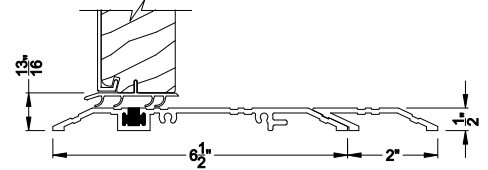

## CROSS SECTION DETAILS

**PREMIUM OUTSWING DOOR (8610)**  
Vertical Section - Full Radius - Standard Sill - 6-9/16" Jamb

**PREMIUM OUTSWING DOOR (8610)**  
Vertical Section - Alternate Low Profile Sill