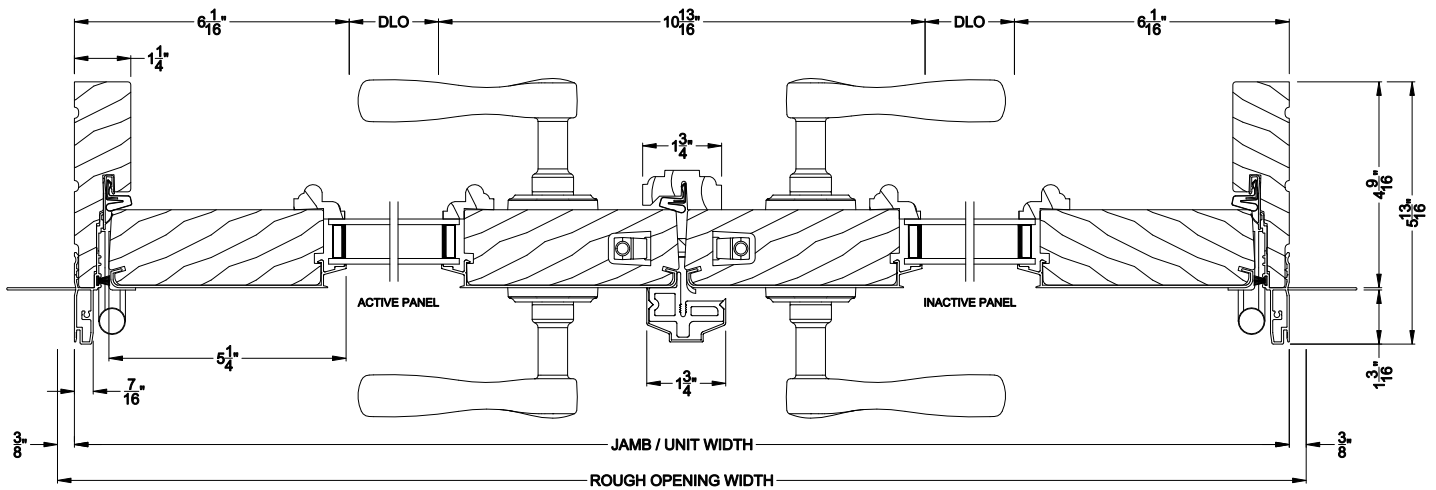

## CROSS SECTION DETAILS

**PREMIUM OUTSWING DOOR (8610)**  
Vertical Section - Full Radius - Standard Sill

**PREMIUM OUTSWING DOOR (8610)**  
Vertical Section - Alternate Low Profile Sill

**PREMIUM OUTSWING DOOR (8610)**  
Vertical Section - ADA Sill

**PREMIUM FRENCH OUTSWING DOOR (8610)**  
Horizontal Section - Double Door

Note: All dimensions are approximate. Weather Shield reserves the right to change specifications without notice.