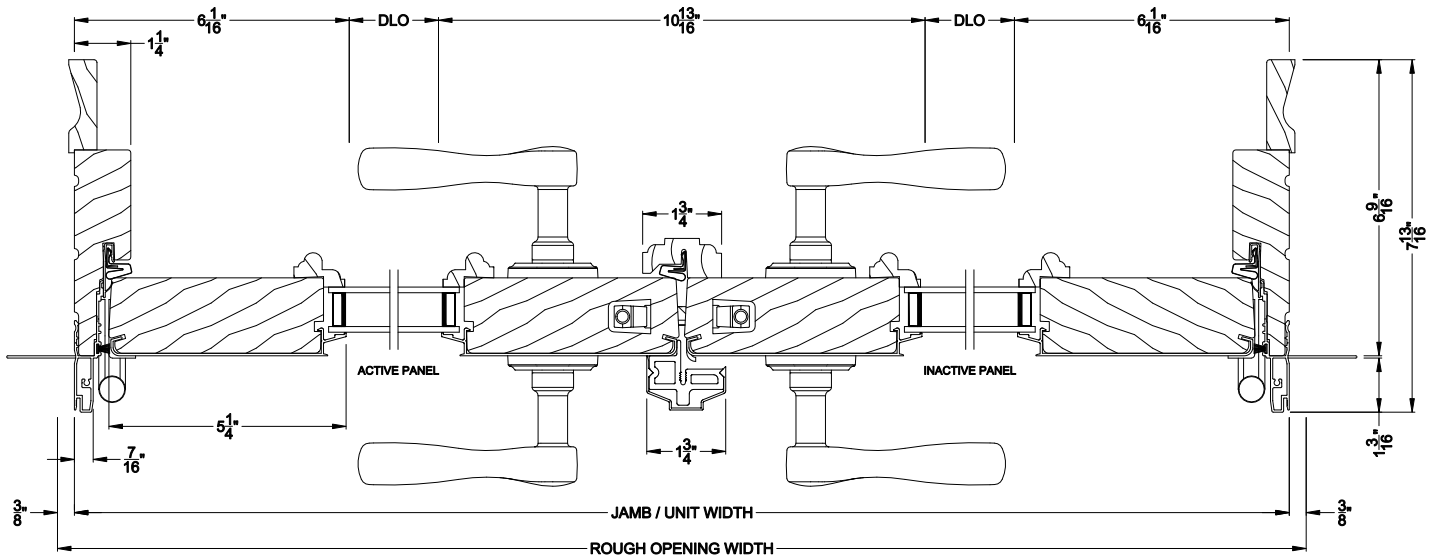

## CROSS SECTION DETAILS

**PREMIUM OUTSWING DOOR (8610)**  
Vertical Section - Full Radius - Standard Sill - 6-9/16" Jamb

**PREMIUM OUTSWING DOOR (8610)**  
Vertical Section - Alternate Low Profile Sill

**PREMIUM OUTSWING DOOR (8610)**  
Vertical Section - ADA Sill

**PREMIUM FRENCH OUTSWING DOOR (8610)**  
Horizontal Section - Double Door - 6-9/16" Jamb

Note: All dimensions are approximate. Weather Shield reserves the right to change specifications without notice.