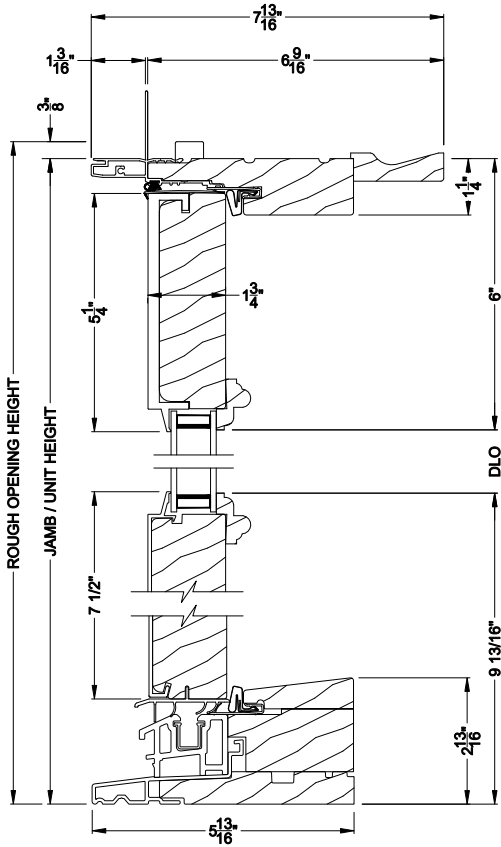

Weather Shield®

Premium Series™

Hinged Patio Doors

CROSS SECTION DETAILS

PREMIUM OUTSWING DOOR (8610)
Vertical Section - Full Radius - Standard Sill - 6-9/16" Jamb