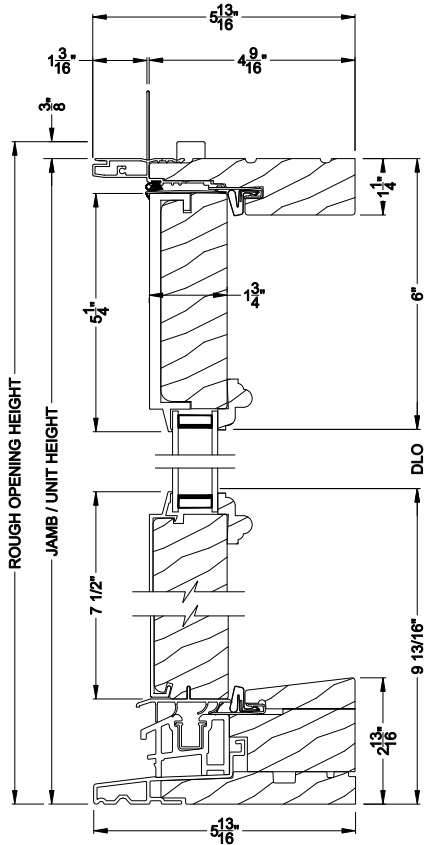

Weather Shield®

Premium Series™

Hinged Patio Doors

CROSS SECTION DETAILS

PREMIUM OUTSWING DOOR (8610)
Vertical Section - Full Radius - Standard Sill