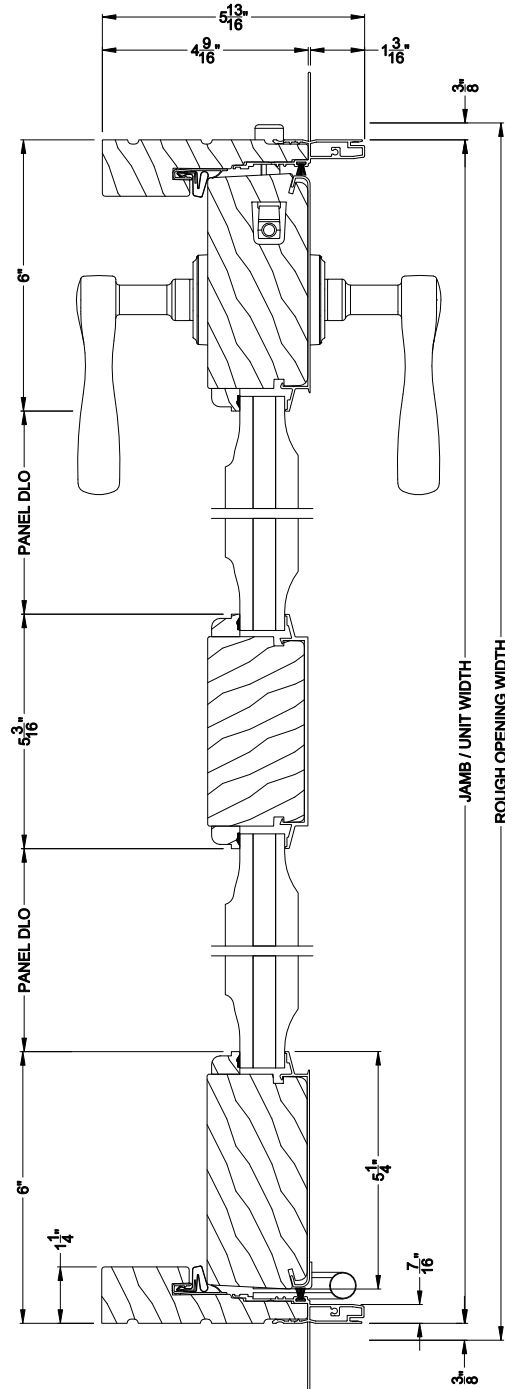

Weather Shield®

Premium Series™

Hinged Patio Doors

CROSS SECTION DETAILS

PREMIUM OUTSWING DOOR (8611)
Vertical Section - Aluminum exterior raised panel

PREMIUM OUTSWING DOOR (8611)
Horizontal Section - Vertical center rail

Note: All dimensions are approximate. Weather Shield reserves the right to change specifications without notice.

Weather Shield®

Premium Series™

Hinged Patio Doors

CROSS SECTION DETAILS

PREMIUM OUTSWING DOOR (8611)
Vertical Section - Poly exterior raised panel

PREMIUM OUTSWING DOOR (8611)
Horizontal Section - Vertical center rail

Note: All dimensions are approximate. Weather Shield reserves the right to change specifications without notice.

Weather Shield®

Premium Series™

Hinged Patio Doors

CROSS SECTION DETAILS

PREMIUM OUTSWING DOOR (8611)
Vertical Section - Poly exterior signboard panel

PREMIUM OUTSWING DOOR (8611)
Horizontal Section - Vertical center rail

Note: All dimensions are approximate. Weather Shield reserves the right to change specifications without notice.