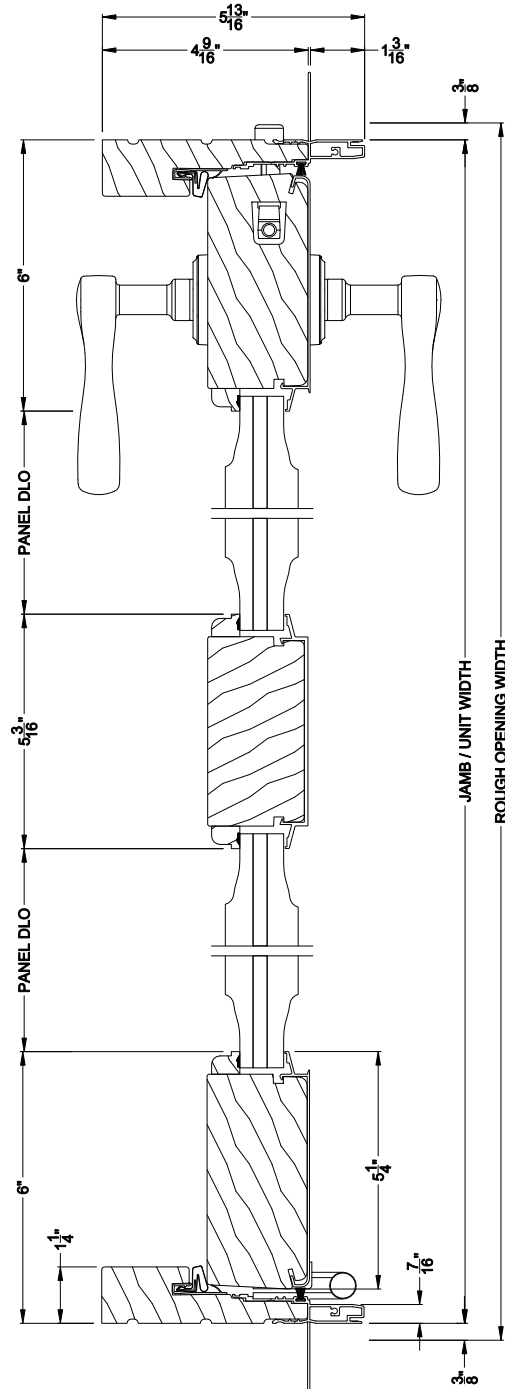

Weather Shield®

Premium Series™

Hinged Patio Doors

CROSS SECTION DETAILS

PREMIUM OUTSWING DOOR (8611)
Vertical Section - Aluminum exterior raised panel

PREMIUM OUTSWING DOOR (8611)
Horizontal Section - Vertical center rail

Note: All dimensions are approximate. Weather Shield reserves the right to change specifications without notice.

Weather Shield®

Premium Series™

Hinged Patio Doors

CROSS SECTION DETAILS

PREMIUM OUTSWING DOOR (8611)
Vertical Section - Poly exterior raised panel

PREMIUM OUTSWING DOOR (8611)
Horizontal Section - Vertical center rail

Note: All dimensions are approximate. Weather Shield reserves the right to change specifications without notice.

Weather Shield®

Premium Series™