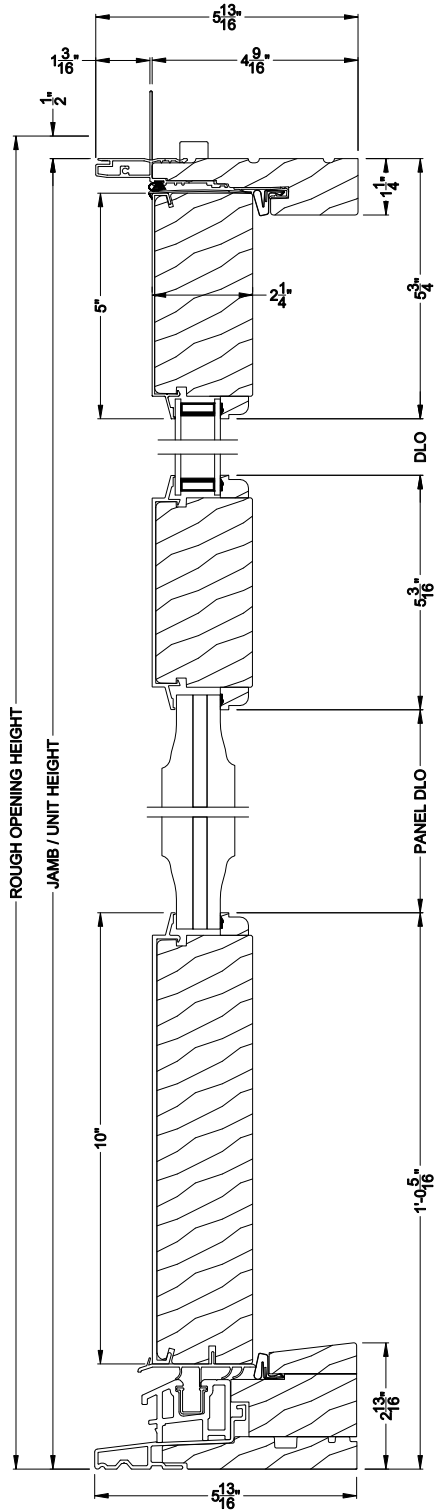

Weather Shield®

Premium Series™

Hinged Patio Doors

CROSS SECTION DETAILS

PREMIUM OUTSWING DOOR (8611)
Vertical Section - Aluminum exterior raised panel

PREMIUM OUTSWING DOOR (8611)
Horizontal Section - Vertical center rail

Note: All dimensions are approximate. Weather Shield reserves the right to change specifications without notice.

Weather Shield®

Premium Series™

Hinged Patio Doors

CROSS SECTION DETAILS

PREMIUM OUTSWING DOOR (8611)
Vertical Section - Poly exterior raised panel

PREMIUM OUTSWING DOOR (8611)
Horizontal Section - Vertical center rail

Note: All dimensions are approximate. Weather Shield reserves the right to change specifications without notice.

Weather Shield®

Premium Series™

Hinged Patio Doors

CROSS SECTION DETAILS

PREMIUM OUTSWING DOOR (8611)
Vertical Section - Poly exterior signboard panel

PREMIUM OUTSWING DOOR (8611)
Horizontal Section - Vertical center rail

Note: All dimensions are approximate. Weather Shield reserves the right to change specifications without notice.