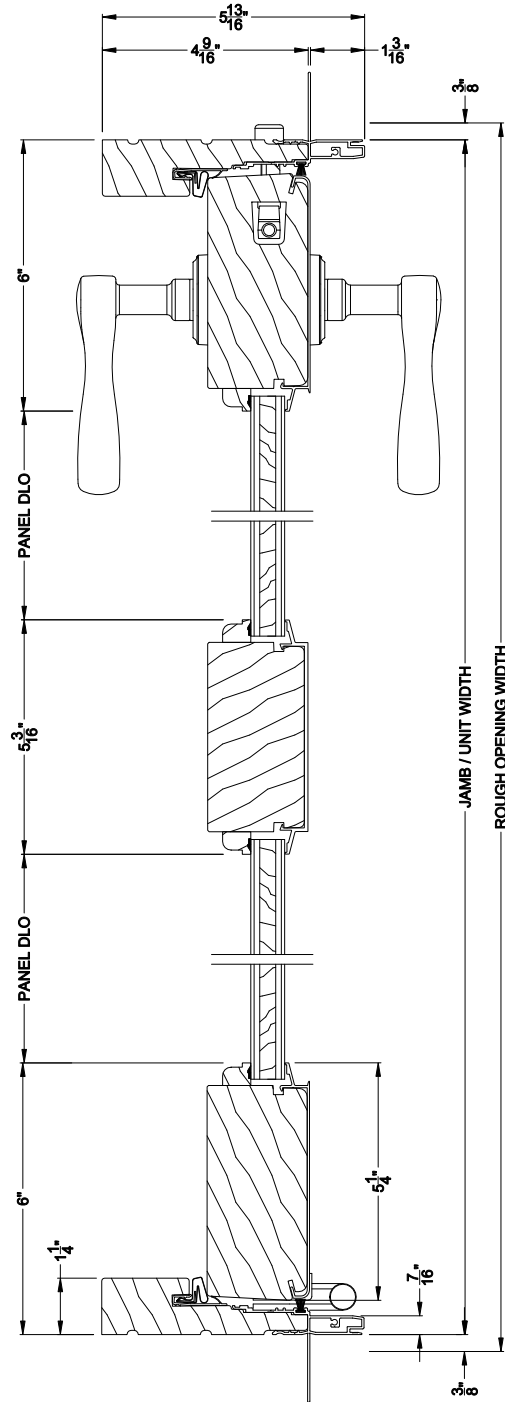

Weather Shield®

Premium Series™

Hinged Patio Doors

CROSS SECTION DETAILS

PREMIUM OUTSWING DOOR (8611)
Vertical Section - Aluminum exterior raised panel

PREMIUM OUTSWING DOOR (8611)
Horizontal Section - Vertical center rail

Note: All dimensions are approximate. Weather Shield reserves the right to change specifications without notice.

Weather Shield®

Premium Series™

Hinged Patio Doors

CROSS SECTION DETAILS

PREMIUM OUTSWING DOOR (8611)
Vertical Section - Poly exterior raised panel

PREMIUM OUTSWING DOOR (8611)
Horizontal Section - Vertical center rail

Note: All dimensions are approximate. Weather Shield reserves the right to change specifications without notice.

Weather Shield®

Premium Series™

Hinged Patio Doors

CROSS SECTION DETAILS

PREMIUM OUTSWING DOOR (8611)
Vertical Section - Poly exterior signboard panel

PREMIUM OUTSWING DOOR (8611)
Horizontal Section - Vertical center rail

Note: All dimensions are approximate. Weather Shield reserves the right to change specifications without notice.