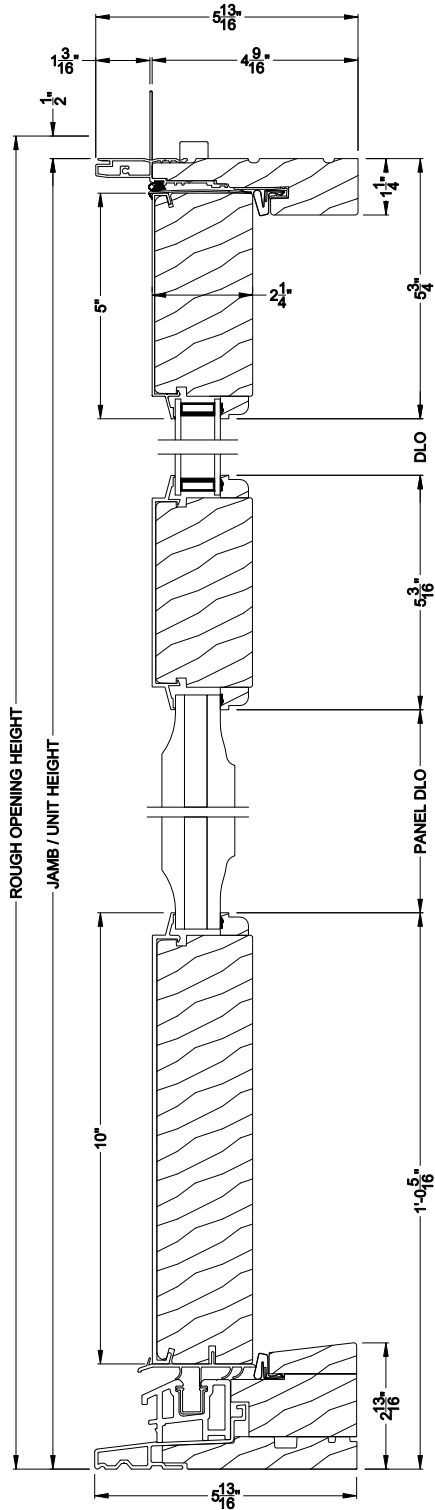

Weather Shield®

Premium Series™

Hinged Patio Doors

CROSS SECTION DETAILS

PREMIUM OUTSWING DOOR (8611)
Vertical Section - Aluminum exterior raised panel

PREMIUM OUTSWING DOOR (8611)
Horizontal Section - Vertical center rail

Note: All dimensions are approximate. Weather Shield reserves the right to change specifications without notice.

Weather Shield®

Premium Series™

Hinged Patio Doors

CROSS SECTION DETAILS

PREMIUM OUTSWING DOOR (8611)
Vertical Section - Poly exterior raised panel

PREMIUM OUTSWING DOOR (8611)
Horizontal Section - Vertical center rail

Note: All dimensions are approximate. Weather Shield reserves the right to change specifications without notice.

Weather Shield®

Premium Series™

Hinged Patio Doors

CROSS SECTION DETAILS

PREMIUM OUTSWING DOOR (8611)
Vertical Section - Poly exterior signboard panel

PREMIUM OUTSWING DOOR (8611)
Horizontal Section - Vertical center rail

Note: All dimensions are approximate. Weather Shield reserves the right to change specifications without notice.