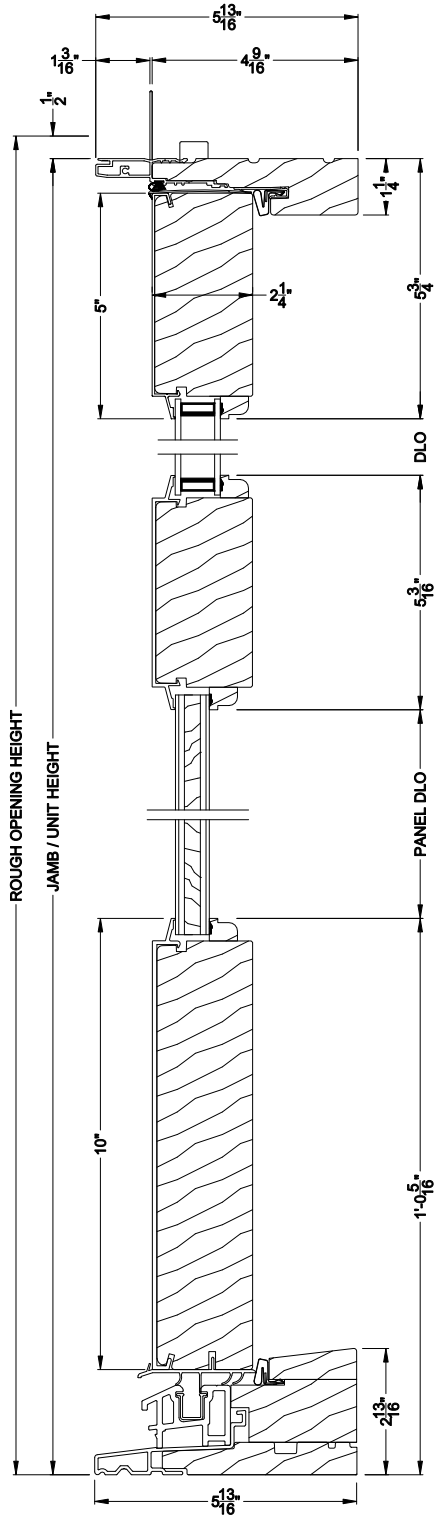

Note: All dimensions are approximate. Weather Shield reserves the right to change specifications without notice.

Weather Shield®

Premium Series™

Hinged Patio Doors

CROSS SECTION DETAILS

PREMIUM OUTSWING DOOR (8611)
Vertical Section - Poly exterior raised panel

PREMIUM OUTSWING DOOR (8611)
Horizontal Section - Vertical center rail

Note: All dimensions are approximate. Weather Shield reserves the right to change specifications without notice.

Weather Shield®

Premium Series™

Hinged Patio Doors

CROSS SECTION DETAILS

PREMIUM OUTSWING DOOR (8611)
Vertical Section - Poly exterior signboard panel

PREMIUM OUTSWING DOOR (8611)
Horizontal Section - Vertical center rail

Note: All dimensions are approximate. Weather Shield reserves the right to change specifications without notice.