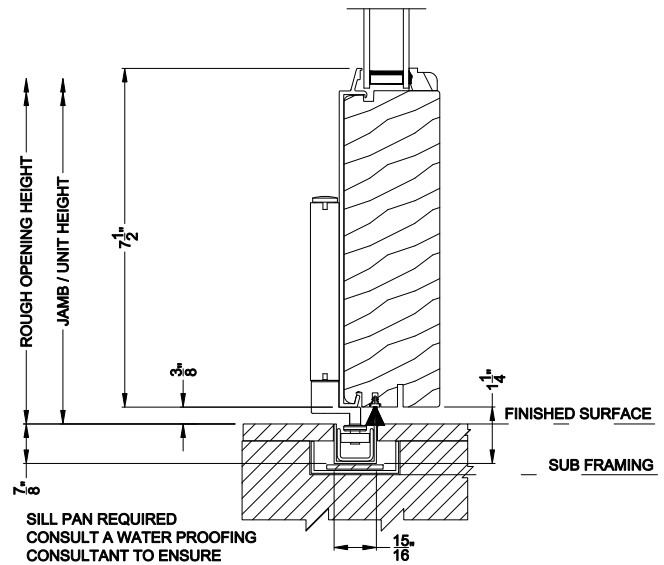

Weather Shield®

Premium Series™

Bi-Fold Windows

CROSS SECTION DETAILS

PREMIUM BI-FOLD WINDOW (8622)
Vertical Section - Standard Sill

PREMIUM BI-FOLD WINDOW (8622)
Vertical Section - ADA Sill

PREMIUM BI-FOLD WINDOW (8622)
Vertical Section - U-channel Sill

Note: All dimensions are approximate. Weather Shield reserves the right to change specifications without notice.

Weather Shield®

Premium Series™

Bi-Fold Windows

CROSS SECTION DETAILS

PREMIUM BI-FOLD WINDOW (8622)
Horizontal Section

Note: All dimensions are approximate. Weather Shield reserves the right to change specifications without notice.