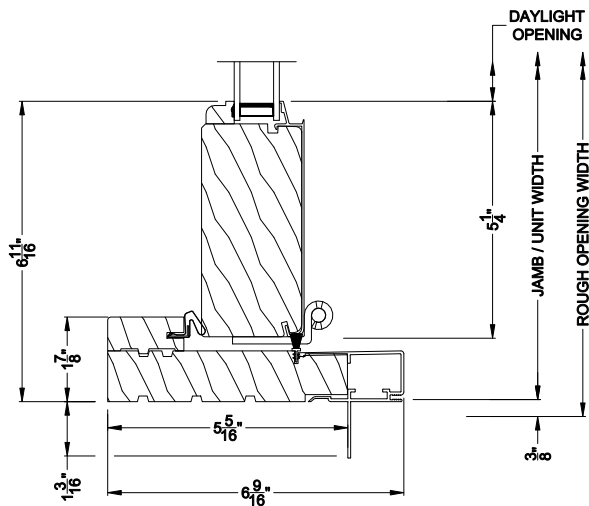

Note: All dimensions are approximate. Weather Shield reserves the right to change specifications without notice.

Weather Shield®

Premium Series™

Bi-Fold Windows

CROSS SECTION DETAILS

PREMIUM BI-FOLD WINDOW (8622)
Horizontal Section

Note: All dimensions are approximate. Weather Shield reserves the right to change specifications without notice.