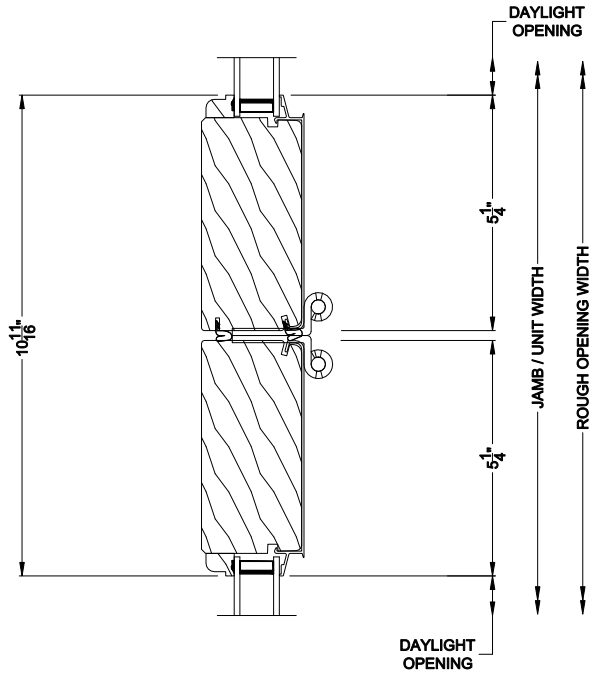

Weather Shield®

Premium Series™

Bi-Fold Windows

CROSS SECTION DETAILS

PREMIUM BI-FOLD WINDOW (8622)
Vertical Section - Standard Sill

PREMIUM BI-FOLD WINDOW (8622)
Vertical Section - ADA Sill

PREMIUM BI-FOLD WINDOW (8622)
Vertical Section - U-channel Sill

Note: All dimensions are approximate. Weather Shield reserves the right to change specifications without notice.

Weather Shield®

Premium Series™

Bi-Fold Windows

CROSS SECTION DETAILS

PREMIUM BI-FOLD WINDOW (8622)
Horizontal Section

Note: All dimensions are approximate. Weather Shield reserves the right to change specifications without notice.