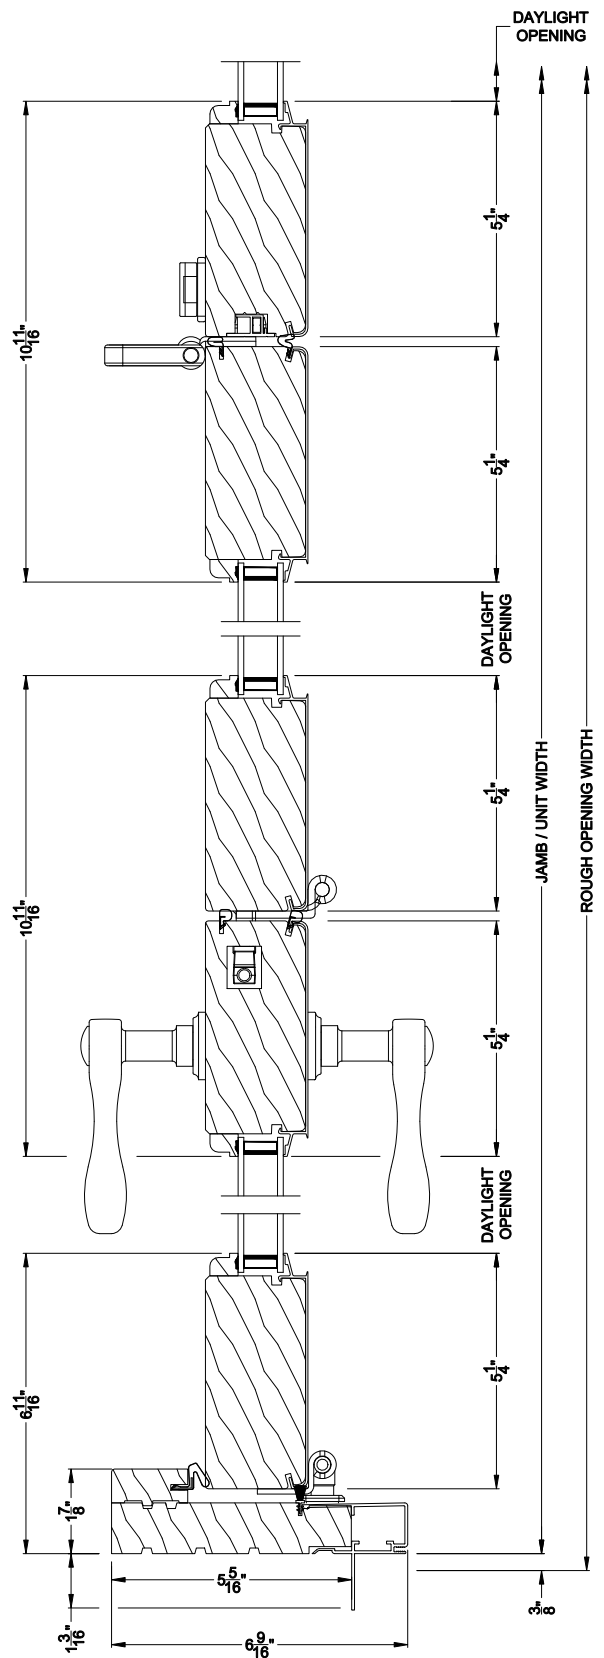

Weather Shield®

Premium Series™

Bi-Fold Windows

CROSS SECTION DETAILS

PREMIUM BI-FOLD WINDOW (8622)
Vertical Section - Standard Sill

PREMIUM BI-FOLD WINDOW (8622)
Vertical Section - ADA Sill

PREMIUM BI-FOLD WINDOW (8622)
Vertical Section - U-channel Sill

Note: All dimensions are approximate. Weather Shield reserves the right to change specifications without notice.

Weather Shield®

Premium Series™

Bi-Fold Windows

CROSS SECTION DETAILS

PREMIUM BI-FOLD WINDOW (8622)
Horizontal Section

Note: All dimensions are approximate. Weather Shield reserves the right to change specifications without notice.