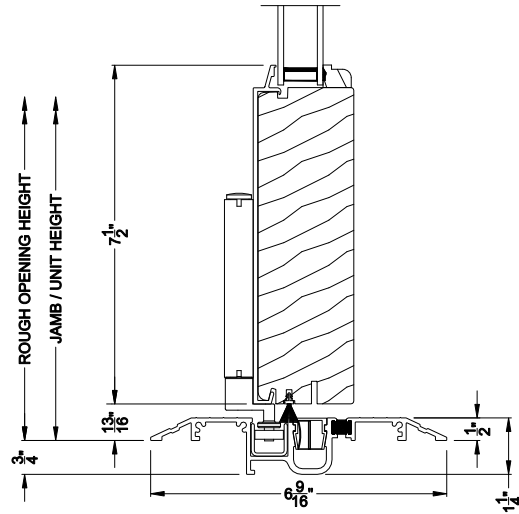

Weather Shield®

Premium Series™

Bi-Fold Windows

CROSS SECTION DETAILS

PREMIUM BI-FOLD WINDOW (8622)
Vertical Section - Standard Sill

PREMIUM BI-FOLD WINDOW (8622)
Vertical Section - ADA Sill

PREMIUM BI-FOLD WINDOW (8622)
Vertical Section - U-channel Sill

Note: All dimensions are approximate. Weather Shield reserves the right to change specifications without notice.

Weather Shield®

Premium Series™

Bi-Fold Windows

CROSS SECTION DETAILS

PREMIUM BI-FOLD WINDOW (8622)
Horizontal Section

Note: All dimensions are approximate. Weather Shield reserves the right to change specifications without notice.