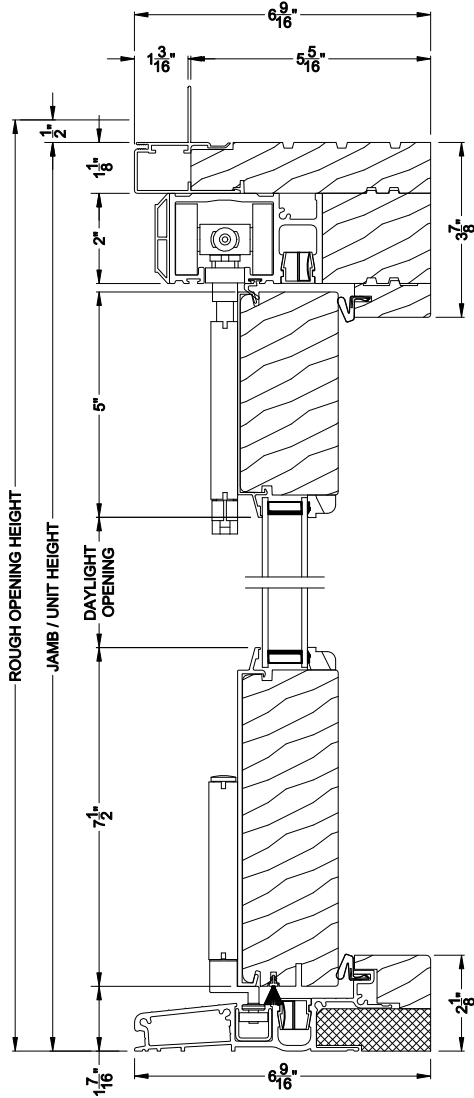

Weather Shield®

Premium Series™

Bi-Fold Windows

CROSS SECTION DETAILS

PREMIUM BI-FOLD WINDOW (8622)
Vertical Section - Standard Sill

PREMIUM BI-FOLD WINDOW (8622)
Vertical Section - ADA Sill

PREMIUM BI-FOLD WINDOW (8622)
Vertical Section - U-channel Sill

Note: All dimensions are approximate. Weather Shield reserves the right to change specifications without notice.

Weather Shield®

Premium Series™

Bi-Fold Windows

CROSS SECTION DETAILS

PREMIUM BI-FOLD WINDOW (8622)
Horizontal Section

Note: All dimensions are approximate. Weather Shield reserves the right to change specifications without notice.