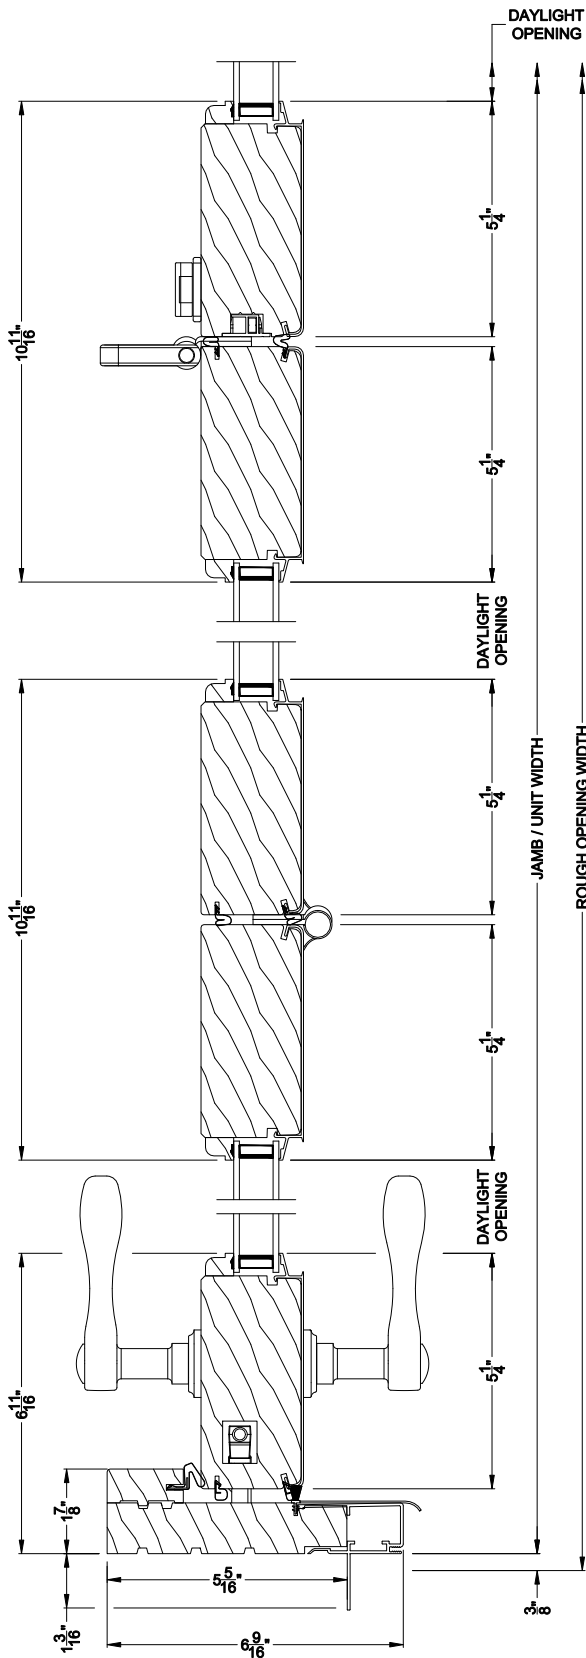

Weather Shield®

Premium Series™

Bi-Fold Windows

CROSS SECTION DETAILS

PREMIUM BI-FOLD WINDOW (8622)
Vertical Section - Standard Sill

PREMIUM BI-FOLD WINDOW (8622)
Vertical Section - ADA Sill

PREMIUM BI-FOLD WINDOW (8622)
Vertical Section - U-channel Sill

Note: All dimensions are approximate. Weather Shield reserves the right to change specifications without notice.

Weather Shield®

Premium Series™

Bi-Fold Windows

CROSS SECTION DETAILS

PREMIUM BI-FOLD WINDOW (8622)
Horizontal Section

Note: All dimensions are approximate. Weather Shield reserves the right to change specifications without notice.