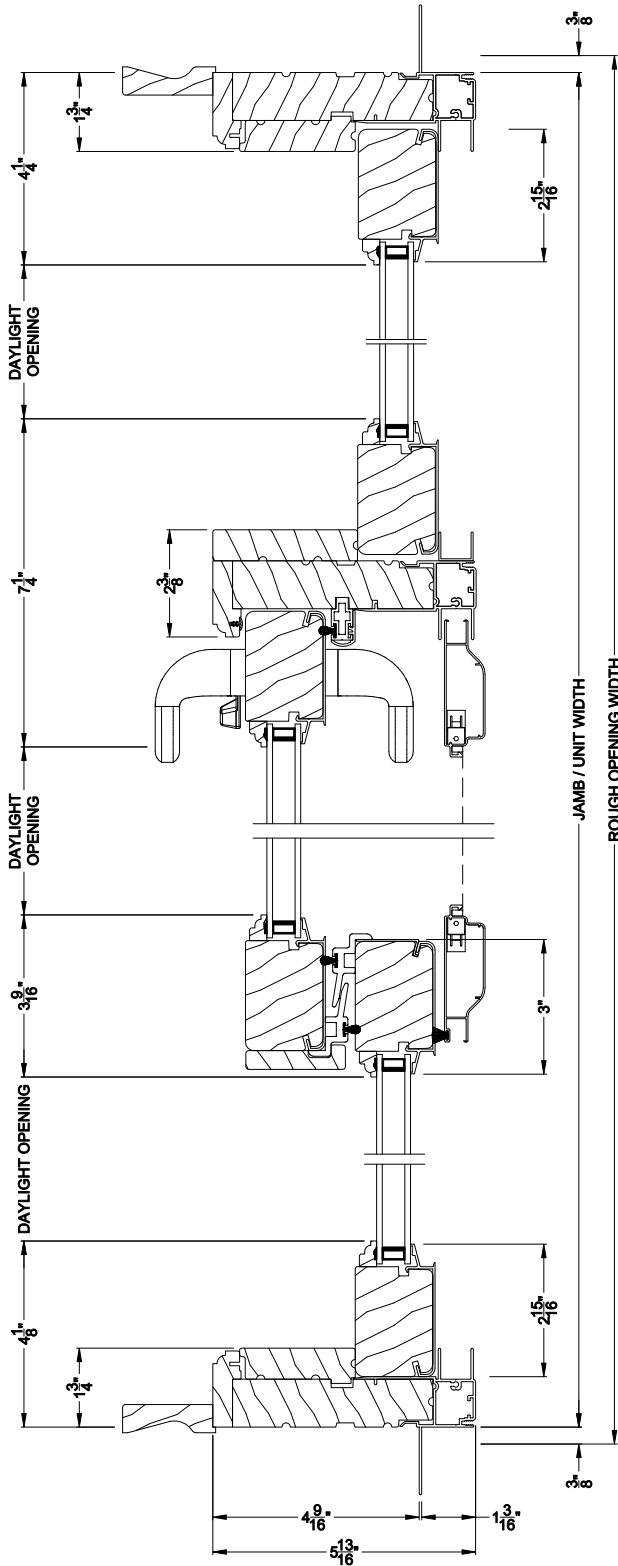

PREMIUM SLIDING PATIO DOOR (8714)
Horizontal Section - 3 Panel Door

PREMIUM SLIDING PATIO DOOR (8714)
Horizontal Section - 4-Panel Door

Note: All dimensions are approximate. Weather Shield reserves the right to change specifications without notice.

Weather Shield®

Premium Series™

Sliding Patio Doors

CROSS SECTION DETAILS

PREMIUM SLIDING PATIO DOOR (8714)
Horizontal Section - 3 Panel Door - 6-9/16" Jamb

PREMIUM SLIDING PATIO DOOR (8714)
Horizontal Section - 4-Panel Door - 6-9/16" Jamb

Note: All dimensions are approximate. Weather Shield reserves the right to change specifications without notice.