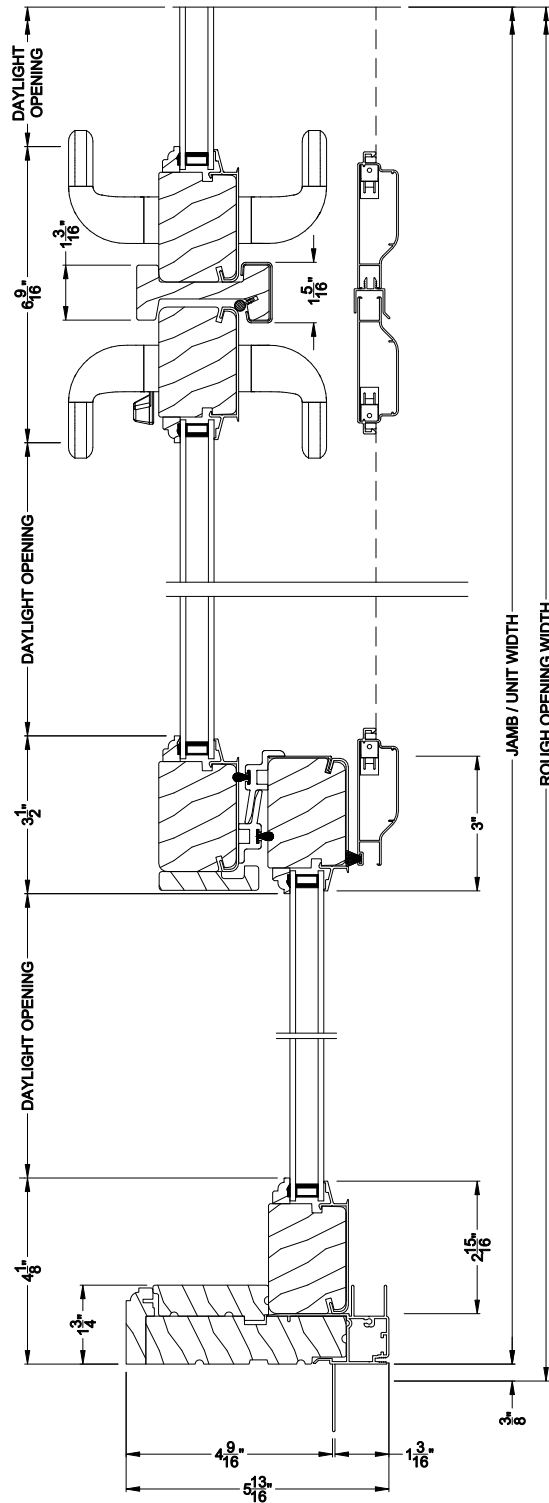

PREMIUM SLIDING PATIO DOOR (8714)
Horizontal Section - 3 Panel Door

PREMIUM SLIDING PATIO DOOR (8714)
Horizontal Section - 4-Panel Door

Note: All dimensions are approximate. Weather Shield reserves the right to change specifications without notice.

Weather Shield®

Premium Series™

Sliding Patio Doors

CROSS SECTION DETAILS

PREMIUM SLIDING PATIO DOOR (8714)
Horizontal Section - 3 Panel Door - 6-9/16" Jamb

PREMIUM SLIDING PATIO DOOR (8714)
Horizontal Section - 4-Panel Door - 6-9/16" Jamb

Note: All dimensions are approximate. Weather Shield reserves the right to change specifications without notice.