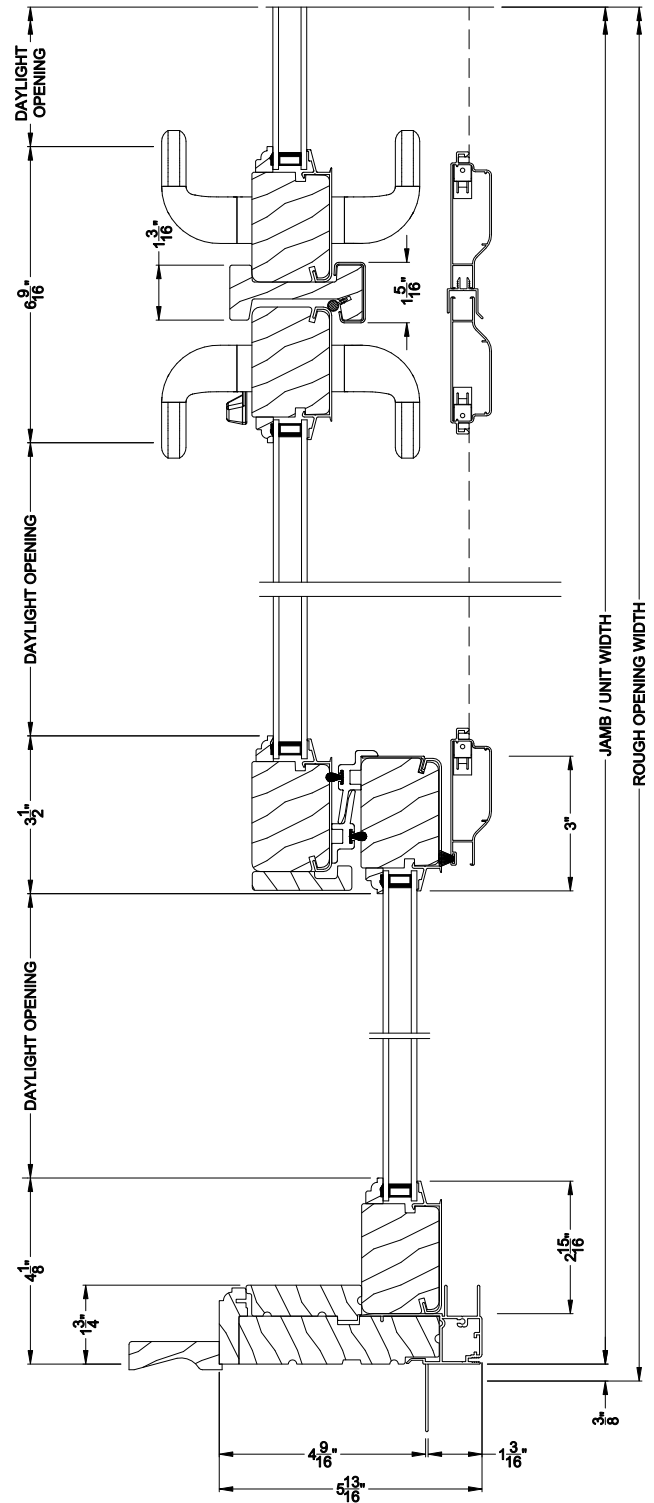

PREMIUM SLIDING PATIO DOOR (8714)
Horizontal Section - 3 Panel Door

PREMIUM SLIDING PATIO DOOR (8714)
Horizontal Section - 4-Panel Door

Note: All dimensions are approximate. Weather Shield reserves the right to change specifications without notice.

Weather Shield®

Premium Series™

Sliding Patio Doors

CROSS SECTION DETAILS

PREMIUM SLIDING PATIO DOOR (8714)
Horizontal Section - 3 Panel Door - 6-9/16" Jamb

PREMIUM SLIDING PATIO DOOR (8714)
Horizontal Section - 4-Panel Door - 6-9/16" Jamb

Note: All dimensions are approximate. Weather Shield reserves the right to change specifications without notice.