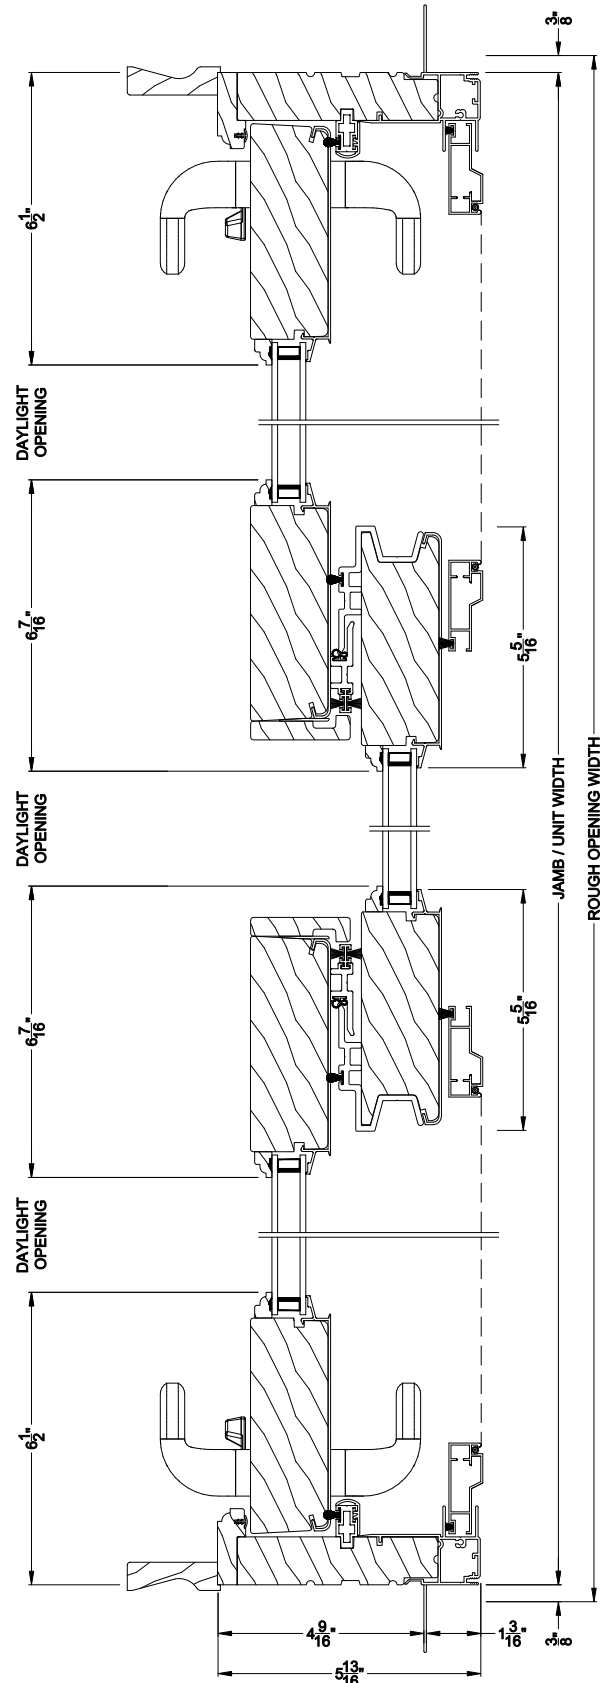

PREMIUM FRENCH SLIDING PATIO DOOR (8715)
Horizontal Section - 3 Panel Door

PREMIUM FRENCH SLIDING PATIO DOOR (8715)
Horizontal Section - 4-Panel Door

Note: All dimensions are approximate. Weather Shield reserves the right to change specifications without notice.

PREMIUM FRENCH SLIDING PATIO DOOR (8715)
Horizontal Section - 3 Panel Door - 6-9/16" Jamb

PREMIUM FRENCH SLIDING PATIO DOOR (8715)
Horizontal Section - 4-Panel Door - 6-9/16" Jamb

Note: All dimensions are approximate. Weather Shield reserves the right to change specifications without notice.

Weather Shield®

Premium Series™

French Sliding Patio Doors

CROSS SECTION DETAILS

PREMIUM FRENCH SLIDING PICTURE PATIO DOOR (8715)
Horizontal Section - 3 Panel Door

PREMIUM FRENCH SLIDING PICTURE PATIO DOOR (8715)
Horizontal Section - 3 Panel Door - 6-9/16\"/>

Note: All dimensions are approximate. Weather Shield reserves the right to change specifications without notice.