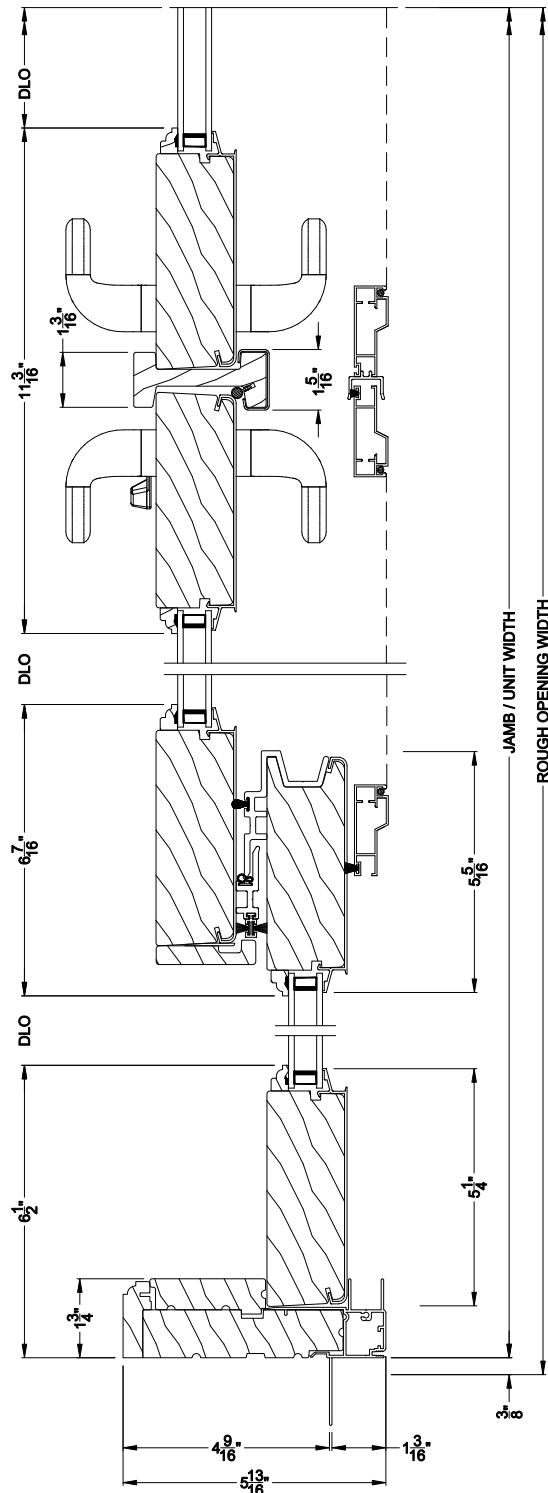

PREMIUM FRENCH SLIDING PATIO DOOR (8715)
Horizontal Section - 3 Panel Door

PREMIUM FRENCH SLIDING PATIO DOOR (8715)
Horizontal Section - 4-Panel Door

Note: All dimensions are approximate. Weather Shield reserves the right to change specifications without notice.

PREMIUM FRENCH SLIDING PATIO DOOR (8715)
Horizontal Section - 3 Panel Door - 6-9/16" Jamb

PREMIUM FRENCH SLIDING PATIO DOOR (8715)
Horizontal Section - 4-Panel Door - 6-9/16" Jamb

Note: All dimensions are approximate. Weather Shield reserves the right to change specifications without notice.

Weather Shield®

Premium Series™

French Sliding Patio Doors

CROSS SECTION DETAILS

PREMIUM FRENCH SLIDING PICTURE PATIO DOOR (8715)
Horizontal Section - 3 Panel Door

PREMIUM FRENCH SLIDING PICTURE PATIO DOOR (8715)
Horizontal Section - 3 Panel Door - 6-9/16\"/>

Note: All dimensions are approximate. Weather Shield reserves the right to change specifications without notice.