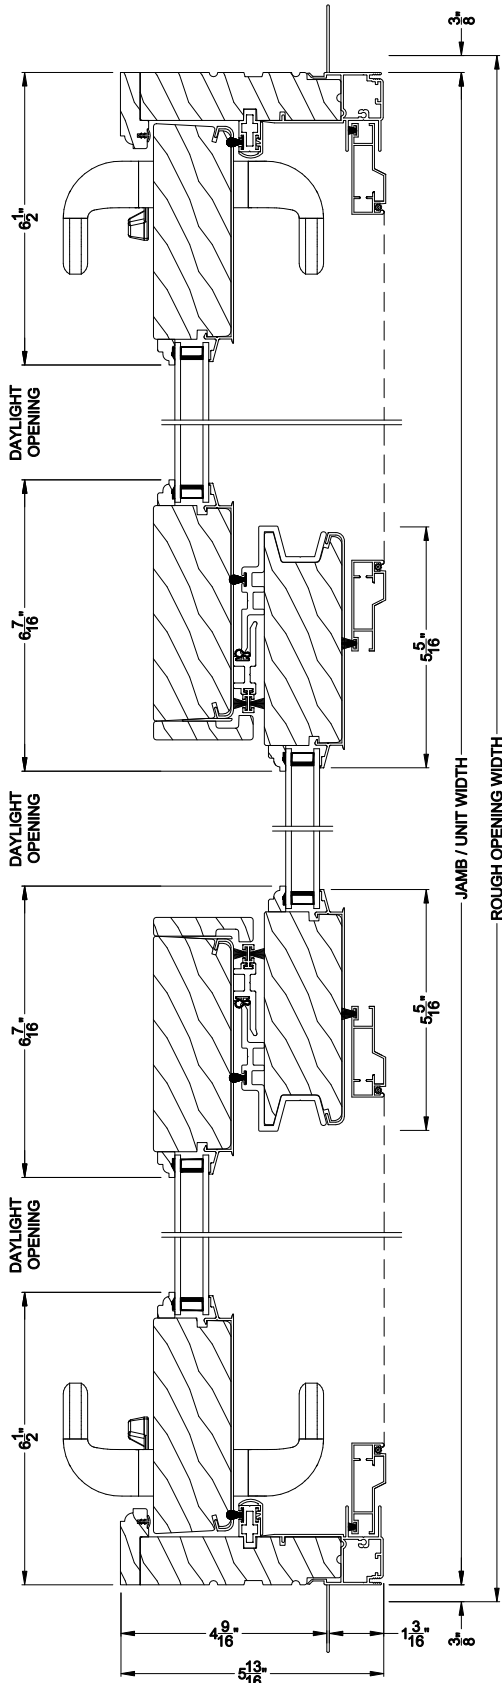

PREMIUM FRENCH SLIDING PATIO DOOR (8715)
Horizontal Section - 3 Panel Door

PREMIUM FRENCH SLIDING PATIO DOOR (8715)
Horizontal Section - 4-Panel Door

Note: All dimensions are approximate. Weather Shield reserves the right to change specifications without notice.

PREMIUM FRENCH SLIDING PATIO DOOR (8715)
Horizontal Section - 3 Panel Door - 6-9/16" Jamb

PREMIUM FRENCH SLIDING PATIO DOOR (8715)
Horizontal Section - 4-Panel Door - 6-9/16" Jamb

Note: All dimensions are approximate. Weather Shield reserves the right to change specifications without notice.

Weather Shield®

Premium Series™

French Sliding Patio Doors

CROSS SECTION DETAILS

PREMIUM FRENCH SLIDING PICTURE PATIO DOOR (8715)
Horizontal Section - 3 Panel Door

PREMIUM FRENCH SLIDING PICTURE PATIO DOOR (8715)
Horizontal Section - 3 Panel Door - 6-9/16\"/>

Note: All dimensions are approximate. Weather Shield reserves the right to change specifications without notice.