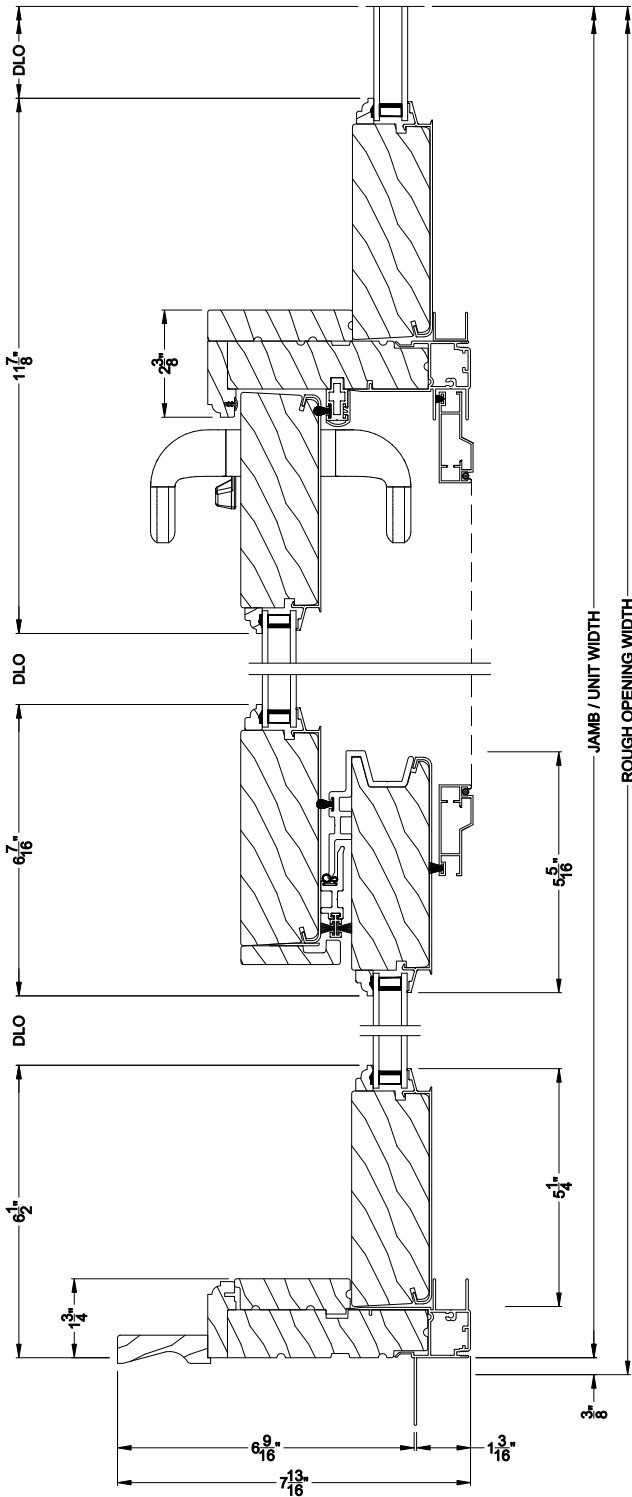

PREMIUM FRENCH SLIDING PATIO DOOR (8715)
Horizontal Section - 3 Panel Door

PREMIUM FRENCH SLIDING PATIO DOOR (8715)
Horizontal Section - 4-Panel Door

Note: All dimensions are approximate. Weather Shield reserves the right to change specifications without notice.

PREMIUM FRENCH SLIDING PATIO DOOR (8715)
Horizontal Section - 3 Panel Door - 6-9/16" Jamb

PREMIUM FRENCH SLIDING PATIO DOOR (8715)
Horizontal Section - 4-Panel Door - 6-9/16" Jamb

Note: All dimensions are approximate. Weather Shield reserves the right to change specifications without notice.

Weather Shield®

Premium Series™

French Sliding Patio Doors

CROSS SECTION DETAILS

PREMIUM FRENCH SLIDING PICTURE PATIO DOOR (8715)
Horizontal Section - 3 Panel Door

PREMIUM FRENCH SLIDING PICTURE PATIO DOOR (8715)
Horizontal Section - 3 Panel Door - 6-9/16\"/>

Note: All dimensions are approximate. Weather Shield reserves the right to change specifications without notice.