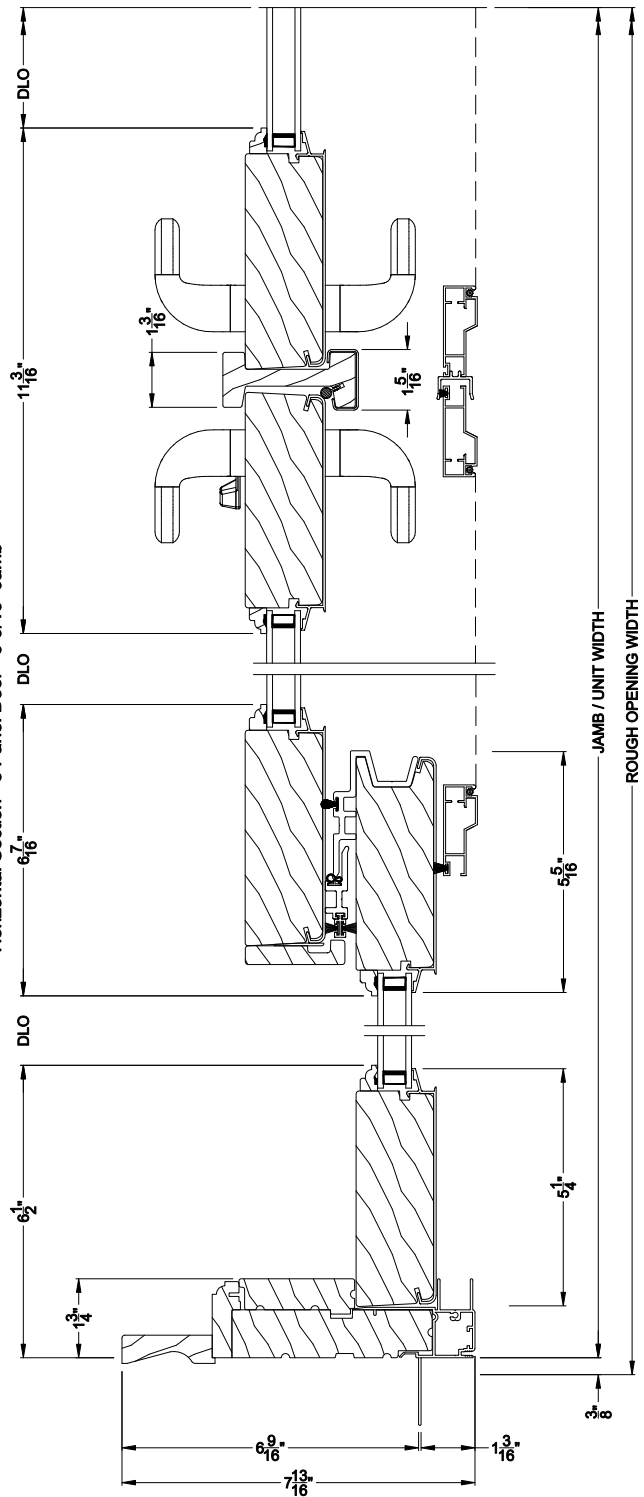

PREMIUM FRENCH SLIDING PATIO DOOR (8715)
Horizontal Section - 3 Panel Door

PREMIUM FRENCH SLIDING PATIO DOOR (8715)
Horizontal Section - 4-Panel Door

Note: All dimensions are approximate. Weather Shield reserves the right to change specifications without notice.

PREMIUM FRENCH SLIDING PATIO DOOR (8715)
Horizontal Section - 3 Panel Door - 6-9/16" Jamb

PREMIUM FRENCH SLIDING PATIO DOOR (8715)
Horizontal Section - 4-Panel Door - 6-9/16" Jamb

Note: All dimensions are approximate. Weather Shield reserves the right to change specifications without notice.

Weather Shield®

Premium Series™

French Sliding Patio Doors

CROSS SECTION DETAILS

PREMIUM FRENCH SLIDING PICTURE PATIO DOOR (8715)
Horizontal Section - 3 Panel Door

PREMIUM FRENCH SLIDING PICTURE PATIO DOOR (8715)
Horizontal Section - 3 Panel Door - 6-9/16\"/>

Note: All dimensions are approximate. Weather Shield reserves the right to change specifications without notice.