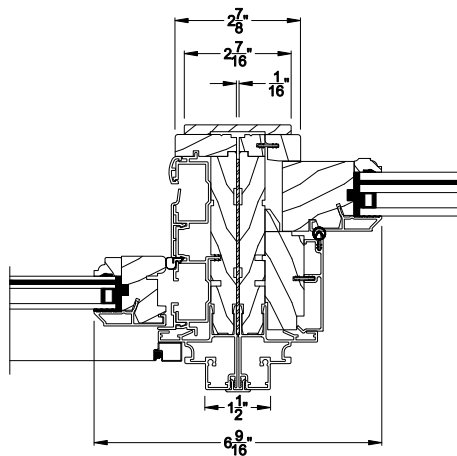

CROSS SECTION DETAILS

PREMIUM COASTAL IG DOUBLE HUNG PICTURE (1109)
Vertical Section - 6-9/16" Jamb

PREMIUM COASTAL IG DOUBLE HUNG PICTURE
Horizontal Mull Section - Picture / Picture

PREMIUM COASTAL IG DOUBLE HUNG PICTURE (1109)
Horizontal Section - 6-9/16" Jamb

PREMIUM COASTAL IG DOUBLE HUNG PICTURE
Horizontal Mull Section - DH / Picture