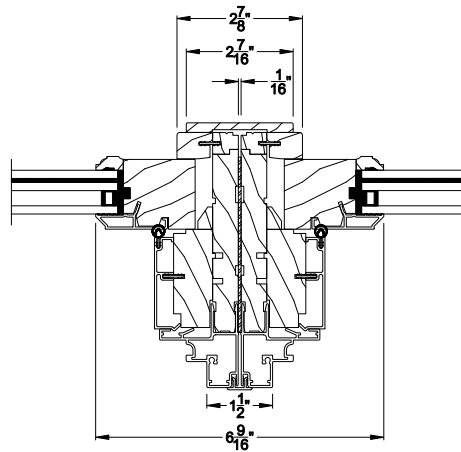

Weather Shield™

Premium Series Coastal - IG

Double Hung Picture Windows

CROSS SECTION DETAILS

PREMIUM COASTAL IG DOUBLE HUNG PICTURE (1109)
Vertical Section

PREMIUM COASTAL IG DOUBLE HUNG PICTURE
Horizontal Mull Section - Picture / Picture

PREMIUM COASTAL IG DOUBLE HUNG PICTURE (1109)
Horizontal Section

PREMIUM COASTAL IG DOUBLE HUNG PICTURE
Horizontal Mull Section - DH / Picture

Weather Shield™

Premium Series Coastal - IG

Double Hung Picture Windows

CROSS SECTION DETAILS

PREMIUM COASTAL IG DOUBLE HUNG PICTURE (1109)
Vertical Section - 6-9/16" Jamb

PREMIUM COASTAL IG DOUBLE HUNG PICTURE
Horizontal Mull Section - Picture / Picture

PREMIUM COASTAL IG DOUBLE HUNG PICTURE (1109)
Horizontal Section - 6-9/16" Jamb

PREMIUM COASTAL IG DOUBLE HUNG PICTURE
Horizontal Mull Section - DH / Picture