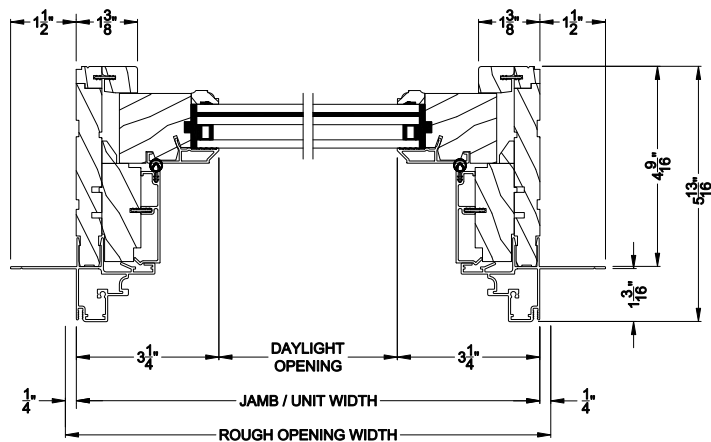

Weather Shield™

Premium Series Coastal - IG

Double Hung Picture Windows

CROSS SECTION DETAILS

PREMIUM COASTAL IG DOUBLE HUNG PICTURE (1109)
Vertical Section

PREMIUM COASTAL IG DOUBLE HUNG PICTURE
Horizontal Mull Section - Picture / Picture

PREMIUM COASTAL IG DOUBLE HUNG PICTURE (1109)
Horizontal Section

PREMIUM COASTAL IG DOUBLE HUNG PICTURE
Horizontal Mull Section - DH / Picture

Weather Shield™

Premium Series Coastal - IG

Double Hung Picture Windows

CROSS SECTION DETAILS

PREMIUM COASTAL IG DOUBLE HUNG PICTURE (1109)
Vertical Section - 6-9/16" Jamb

PREMIUM COASTAL IG DOUBLE HUNG PICTURE
Horizontal Mull Section - Picture / Picture

PREMIUM COASTAL IG DOUBLE HUNG PICTURE (1109)
Horizontal Section - 6-9/16" Jamb