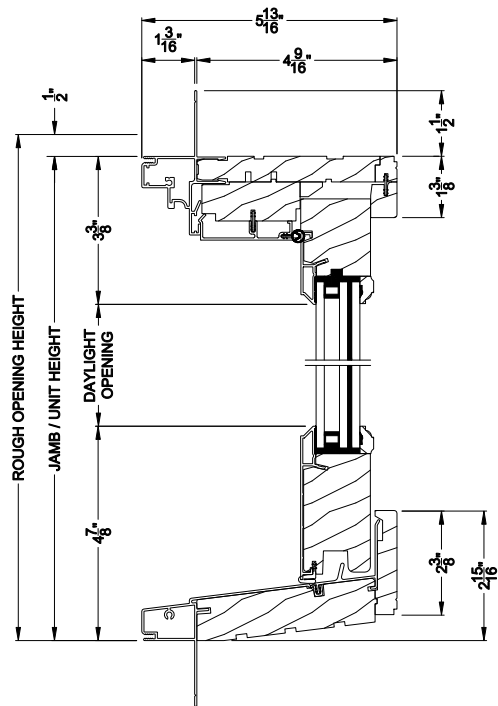

Weather Shield™

Premium Series Coastal - IG

Double Hung Picture Windows

CROSS SECTION DETAILS

PREMIUM COASTAL IG DOUBLE HUNG PICTURE (1109)
Vertical Section

PREMIUM COASTAL IG DOUBLE HUNG PICTURE
Horizontal Mull Section - Picture / Picture

PREMIUM COASTAL IG DOUBLE HUNG PICTURE (1109)
Horizontal Section

PREMIUM COASTAL IG DOUBLE HUNG PICTURE
Horizontal Mull Section - DH / Picture

Weather Shield™

Premium Series Coastal - IG

Double Hung Picture Windows

CROSS SECTION DETAILS

PREMIUM COASTAL IG DOUBLE HUNG PICTURE (1109)
Vertical Section - 6-9/16" Jamb

PREMIUM COASTAL IG DOUBLE HUNG PICTURE
Horizontal Mull Section - Picture / Picture

PREMIUM COASTAL IG DOUBLE HUNG PICTURE (1109)
Horizontal Section - 6-9/16" Jamb

PREMIUM COASTAL IG DOUBLE HUNG PICTURE
Horizontal Mull Section - DH / Picture