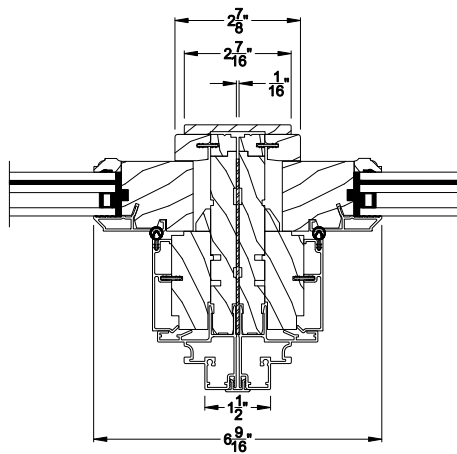

Weather Shield™

Premium Series Coastal - IG

Double Hung Picture Windows

CROSS SECTION DETAILS

PREMIUM COASTAL IG DOUBLE HUNG PICTURE (1109)
Vertical Section

PREMIUM COASTAL IG DOUBLE HUNG PICTURE
Horizontal Mull Section - Picture / Picture

PREMIUM COASTAL IG DOUBLE HUNG PICTURE (1109)
Horizontal Section

PREMIUM COASTAL IG DOUBLE HUNG PICTURE
Horizontal Mull Section - DH / Picture

Weather Shield™

Premium Series Coastal - IG

Double Hung Picture Windows

CROSS SECTION DETAILS

PREMIUM COASTAL IG DOUBLE HUNG PICTURE (1109)
Vertical Section - 6-9/16" Jamb

PREMIUM COASTAL IG DOUBLE HUNG PICTURE
Horizontal Mull Section - Picture / Picture

PREMIUM COASTAL IG DOUBLE HUNG PICTURE (1109)
Horizontal Section - 6-9/16" Jamb

PREMIUM COASTAL IG DOUBLE HUNG PICTURE
Horizontal Mull Section - DH / Picture