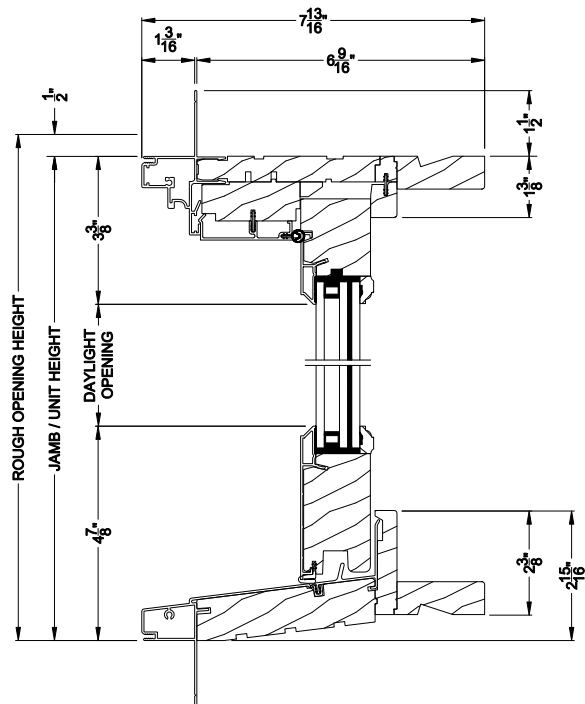

Weather Shield™

Premium Series Coastal - IG

Double Hung Picture Windows

CROSS SECTION DETAILS

PREMIUM COASTAL IG DOUBLE HUNG PICTURE (1109)
Vertical Section

PREMIUM COASTAL IG DOUBLE HUNG PICTURE
Horizontal Mull Section - Picture / Picture

PREMIUM COASTAL IG DOUBLE HUNG PICTURE (1109)
Horizontal Section

PREMIUM COASTAL IG DOUBLE HUNG PICTURE
Horizontal Mull Section - DH / Picture

Weather Shield™

Premium Series Coastal - IG

Double Hung Picture Windows

CROSS SECTION DETAILS

PREMIUM COASTAL IG DOUBLE HUNG PICTURE (1109)
Vertical Section - 6-9/16" Jamb

PREMIUM COASTAL IG DOUBLE HUNG PICTURE
Horizontal Mull Section - Picture / Picture

PREMIUM COASTAL IG DOUBLE HUNG PICTURE (1109)
Horizontal Section - 6-9/16" Jamb

PREMIUM COASTAL IG DOUBLE HUNG PICTURE
Horizontal Mull Section - DH / Picture