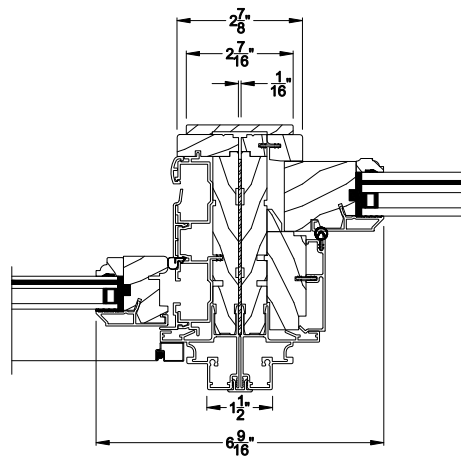

Weather Shield™

Premium Series Coastal - IG

Double Hung Picture Windows

CROSS SECTION DETAILS

PREMIUM COASTAL IG DOUBLE HUNG PICTURE (1109)
Vertical Section

PREMIUM COASTAL IG DOUBLE HUNG PICTURE
Horizontal Mull Section - Picture / Picture

PREMIUM COASTAL IG DOUBLE HUNG PICTURE (1109)
Horizontal Section

PREMIUM COASTAL IG DOUBLE HUNG PICTURE
Horizontal Mull Section - DH / Picture

Weather Shield™

Premium Series Coastal - IG

Double Hung Picture Windows

CROSS SECTION DETAILS

PREMIUM COASTAL IG DOUBLE HUNG PICTURE (1109)
Vertical Section - 6-9/16" Jamb

PREMIUM COASTAL IG DOUBLE HUNG PICTURE
Horizontal Mull Section - Picture / Picture

PREMIUM COASTAL IG DOUBLE HUNG PICTURE (1109)
Horizontal Section - 6-9/16" Jamb

PREMIUM COASTAL IG DOUBLE HUNG PICTURE
Horizontal Mull Section - DH / Picture