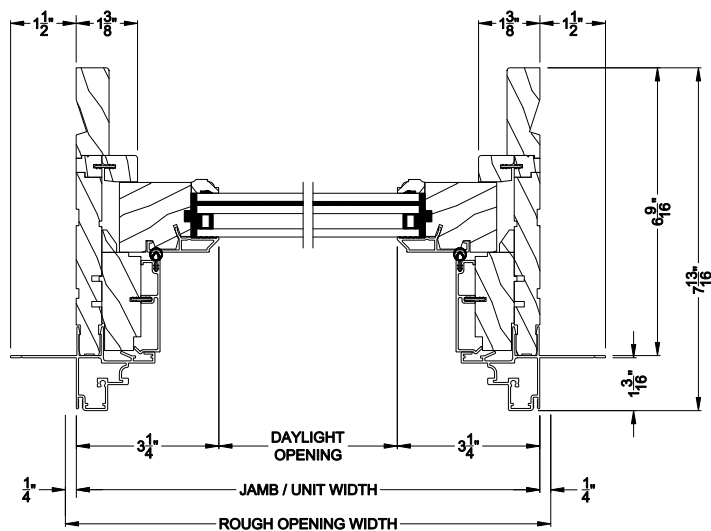

Weather Shield™

Premium Series Coastal - IG

Double Hung Picture Windows

CROSS SECTION DETAILS

PREMIUM COASTAL IG DOUBLE HUNG PICTURE (1109)
Vertical Section

PREMIUM COASTAL IG DOUBLE HUNG PICTURE
Horizontal Mull Section - Picture / Picture

PREMIUM COASTAL IG DOUBLE HUNG PICTURE (1109)
Horizontal Section

PREMIUM COASTAL IG DOUBLE HUNG PICTURE
Horizontal Mull Section - DH / Picture

Weather Shield™

Premium Series Coastal - IG

Double Hung Picture Windows

CROSS SECTION DETAILS

PREMIUM COASTAL IG DOUBLE HUNG PICTURE (1109)
Vertical Section - 6-9/16" Jamb

PREMIUM COASTAL IG DOUBLE HUNG PICTURE
Horizontal Mull Section - Picture / Picture

PREMIUM COASTAL IG DOUBLE HUNG PICTURE (1109)
Horizontal Section - 6-9/16" Jamb

PREMIUM COASTAL IG DOUBLE HUNG PICTURE
Horizontal Mull Section - DH / Picture