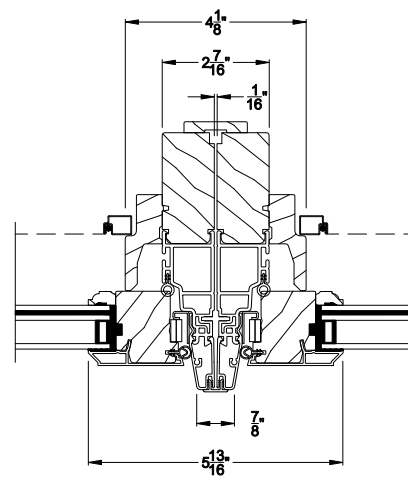

## CROSS SECTION DETAILS

**PREMIUM COASTAL IG AWNING WINDOW (1210)**  
Vertical Section - 6-9/16" Jamb

**PREMIUM COASTAL IG AWNING WINDOW**  
Horizontal Stack Section

**PREMIUM COASTAL IG AWNING WINDOW (1210)**  
Horizontal Section - 6-9/16" Jamb

**PREMIUM COASTAL IG AWNING WINDOW**  
Vertical Mull Section

Note: All dimensions are approximate. Weather Shield reserves the right to change specifications without notice.