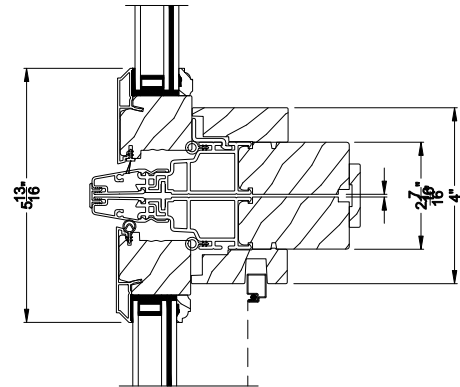

PREMIUM COASTAL IG AWNING WINDOW
Horizontal Stack Section