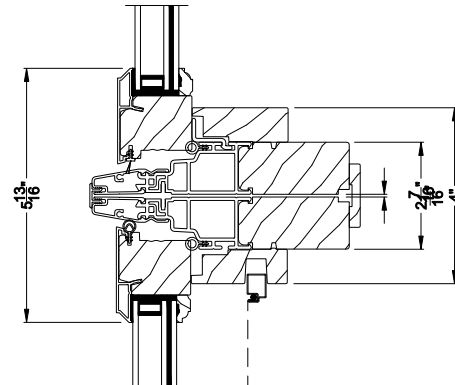

PREMIUM COASTAL IG AWNING WINDOW
Horizontal Stack Section