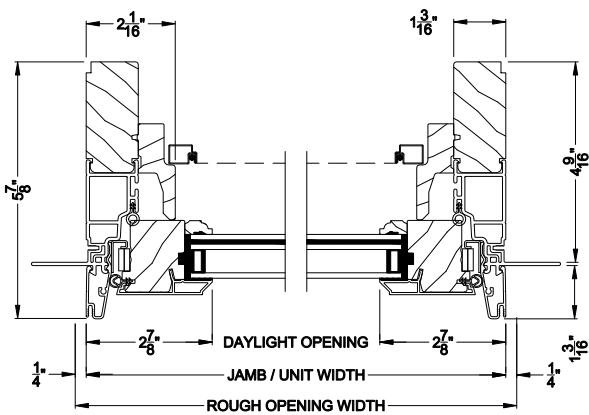

PREMIUM COASTAL IG AWNING WINDOW (1210)
Horizontal Section