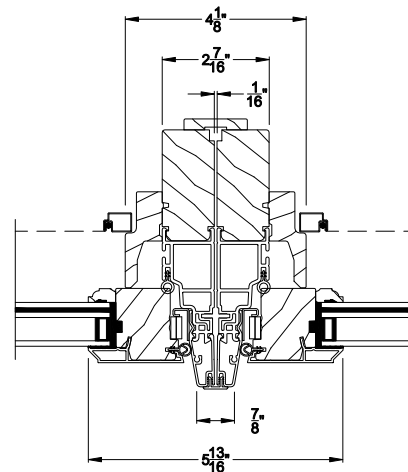

## CROSS SECTION DETAILS

**PREMIUM COASTAL IG AWNING WINDOW (1210)**  
Vertical Section

**PREMIUM COASTAL IG AWNING WINDOW**  
Horizontal Stack Section

**PREMIUM COASTAL IG AWNING WINDOW (1210)**  
Horizontal Section

**PREMIUM COASTAL IG AWNING WINDOW**  
Vertical Mull Section

Note: All dimensions are approximate. Weather Shield reserves the right to change specifications without notice.