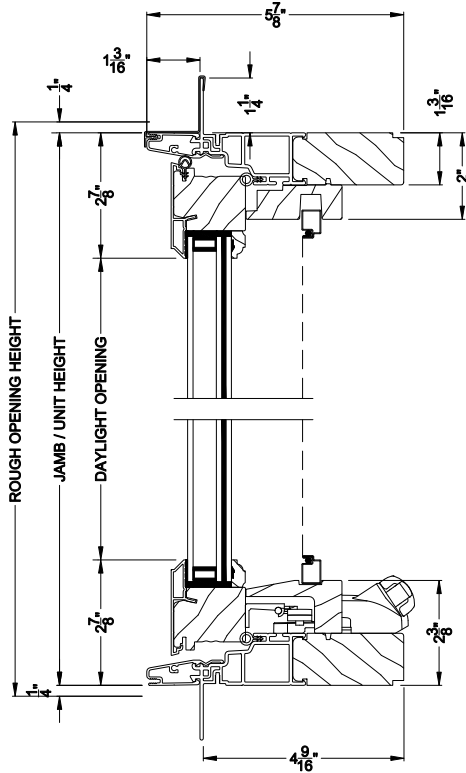

Weather Shield®

Premium Coastal™ - IG

Awning Windows

CROSS SECTION DETAILS

PREMIUM COASTAL IG AWNING WINDOW (1210)
Vertical Section