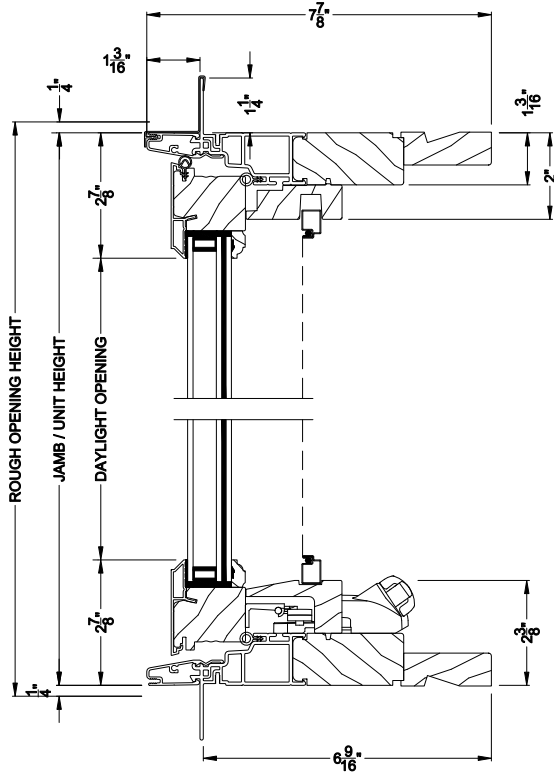

Weather Shield®

Premium Coastal™ - IG

Awning Windows

CROSS SECTION DETAILS

PREMIUM COASTAL IG AWNING WINDOW (1210)
Vertical Section - 6-9/16" Jamb