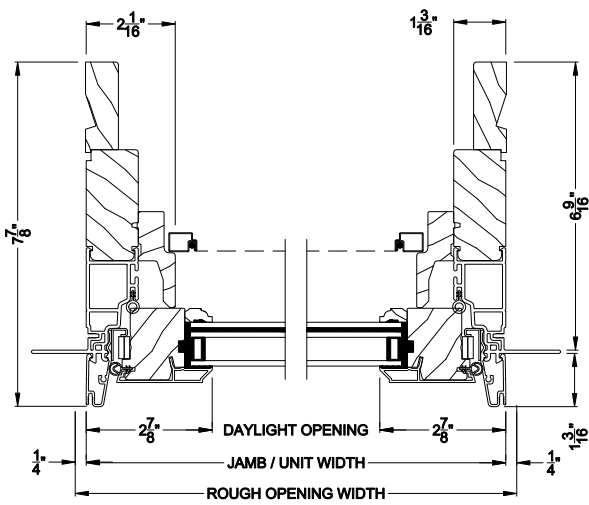

# Awning Windows

## CROSS SECTION DETAILS

**PREMIUM COASTAL IG AWNING WINDOW (1210)**  
Vertical Section - 6-9/16" Jamb

**PREMIUM COASTAL IG AWNING WINDOW**  
Horizontal Stack Section

**PREMIUM COASTAL IG AWNING WINDOW (1210)**  
Horizontal Section - 6-9/16" Jamb