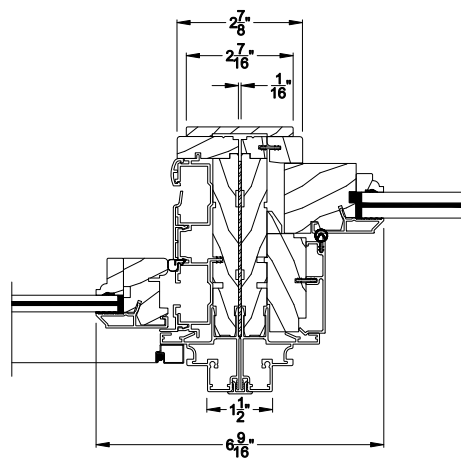

PREMIUM COASTAL SG DOUBLE HUNG PICTURE (1108)
Horizontal Section

PREMIUM COASTAL SG DOUBLE HUNG PICTURE
Horizontal Mull Section - DH / Picture

Note: All dimensions are approximate. Weather Shield reserves the right to change specifications without notice.

Weather Shield™

Premium Series Coastal - SG

Double Hung Picture Windows

CROSS SECTION DETAILS

PREMIUM COSTAL SG DOUBLE HUNG PICTURE (1108)
Vertical Section - 6-9/16" Jamb

PREMIUM COASTAL SG DOUBLE HUNG PICTURE
Horizontal Mull Section - Picture / Picture

PREMIUM COASTAL SG DOUBLE HUNG PICTURE (1108)
Horizontal Section - 6-9/16" Jamb

PREMIUM COASTAL SG DOUBLE HUNG PICTURE
Horizontal Mull Section - DH / Picture

Note: All dimensions are approximate. Weather Shield reserves the right to change specifications without notice.