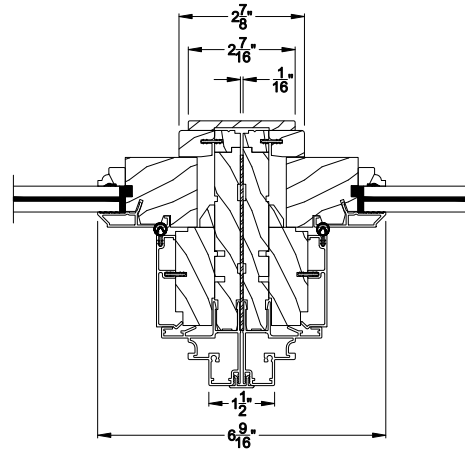

Weather Shield™

Premium Series Coastal - SG

Double Hung Picture Windows

CROSS SECTION DETAILS

PREMIUM COSTAL SG DOUBLE HUNG PICTURE (1108)
Vertical Section

PREMIUM COASTAL SG DOUBLE HUNG PICTURE
Horizontal Mull Section - Picture / Picture

PREMIUM COASTAL SG DOUBLE HUNG PICTURE (1108)
Horizontal Section

PREMIUM COASTAL SG DOUBLE HUNG PICTURE
Horizontal Mull Section - DH / Picture

Note: All dimensions are approximate. Weather Shield reserves the right to change specifications without notice.

Weather Shield™

Premium Series Coastal - SG

Double Hung Picture Windows

CROSS SECTION DETAILS

PREMIUM COSTAL SG DOUBLE HUNG PICTURE (1108)
Vertical Section - 6-9/16" Jamb

PREMIUM COASTAL SG DOUBLE HUNG PICTURE
Horizontal Mull Section - Picture / Picture

PREMIUM COASTAL SG DOUBLE HUNG PICTURE (1108)
Horizontal Section - 6-9/16" Jamb

PREMIUM COASTAL SG DOUBLE HUNG PICTURE
Horizontal Mull Section - DH / Picture

Note: All dimensions are approximate. Weather Shield reserves the right to change specifications without notice.