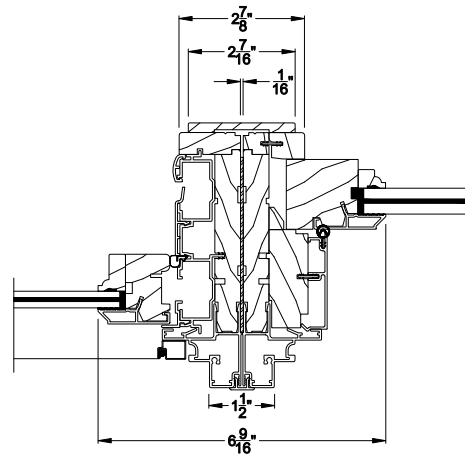

Weather Shield™

Premium Series Coastal - SG

Double Hung Picture Windows

CROSS SECTION DETAILS

PREMIUM COSTAL SG DOUBLE HUNG PICTURE (1108)
Vertical Section

PREMIUM COASTAL SG DOUBLE HUNG PICTURE
Horizontal Mull Section - Picture / Picture

PREMIUM COASTAL SG DOUBLE HUNG PICTURE (1108)
Horizontal Section

PREMIUM COASTAL SG DOUBLE HUNG PICTURE
Horizontal Mull Section - DH / Picture

Note: All dimensions are approximate. Weather Shield reserves the right to change specifications without notice.

Weather Shield™

Premium Series Coastal - SG

Double Hung Picture Windows

CROSS SECTION DETAILS

PREMIUM COSTAL SG DOUBLE HUNG PICTURE (1108)
Vertical Section - 6-9/16" Jamb

PREMIUM COASTAL SG DOUBLE HUNG PICTURE
Horizontal Mull Section - Picture / Picture

PREMIUM COASTAL SG DOUBLE HUNG PICTURE (1108)
Horizontal Section - 6-9/16" Jamb

PREMIUM COASTAL SG DOUBLE HUNG PICTURE
Horizontal Mull Section - DH / Picture

Note: All dimensions are approximate. Weather Shield reserves the right to change specifications without notice.