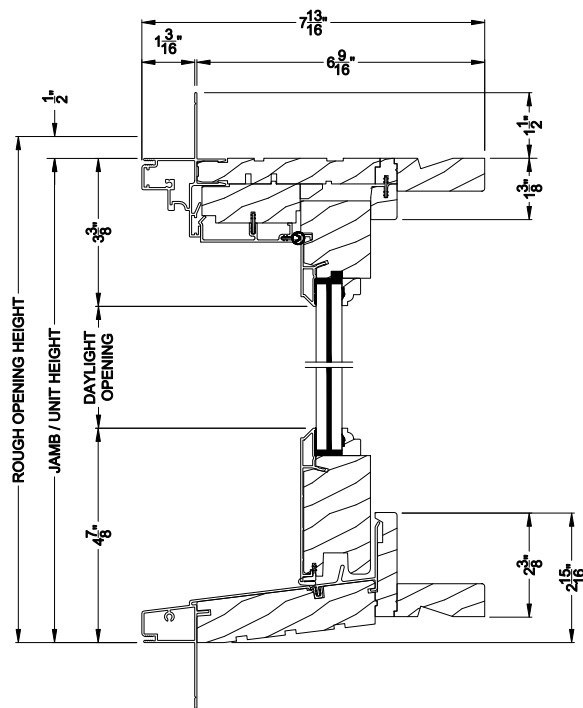

Weather Shield™

Premium Series Coastal - SG

Double Hung Picture Windows

CROSS SECTION DETAILS

PREMIUM COSTAL SG DOUBLE HUNG PICTURE (1108)
Vertical Section

PREMIUM COASTAL SG DOUBLE HUNG PICTURE
Horizontal Mull Section - Picture / Picture

PREMIUM COASTAL SG DOUBLE HUNG PICTURE (1108)
Horizontal Section

PREMIUM COASTAL SG DOUBLE HUNG PICTURE
Horizontal Mull Section - DH / Picture

Note: All dimensions are approximate. Weather Shield reserves the right to change specifications without notice.

Weather Shield™

Premium Series Coastal - SG

Double Hung Picture Windows

CROSS SECTION DETAILS

PREMIUM COSTAL SG DOUBLE HUNG PICTURE (1108)
Vertical Section - 6-9/16" Jamb

PREMIUM COASTAL SG DOUBLE HUNG PICTURE
Horizontal Mull Section - Picture / Picture

PREMIUM COASTAL SG DOUBLE HUNG PICTURE (1108)
Horizontal Section - 6-9/16" Jamb

PREMIUM COASTAL SG DOUBLE HUNG PICTURE
Horizontal Mull Section - DH / Picture

Note: All dimensions are approximate. Weather Shield reserves the right to change specifications without notice.