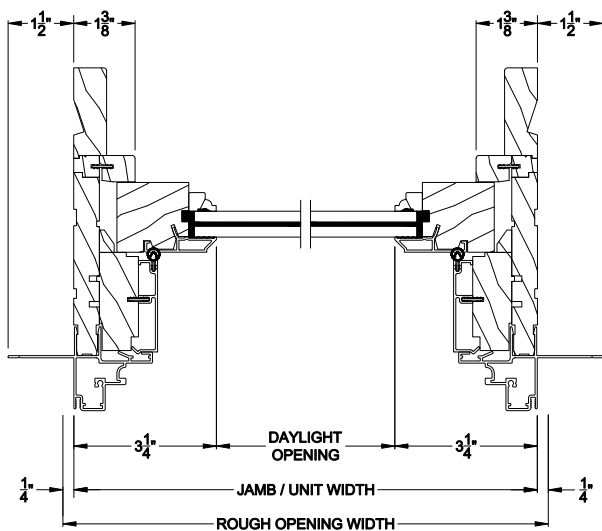

PREMIUM COASTAL SG DOUBLE HUNG PICTURE (1108)
Horizontal Section

PREMIUM COASTAL SG DOUBLE HUNG PICTURE
Horizontal Mull Section - DH / Picture

Note: All dimensions are approximate. Weather Shield reserves the right to change specifications without notice.

Weather Shield™

Premium Series Coastal - SG

Double Hung Picture Windows

CROSS SECTION DETAILS

PREMIUM COSTAL SG DOUBLE HUNG PICTURE (1108)
Vertical Section - 6-9/16" Jamb

PREMIUM COASTAL SG DOUBLE HUNG PICTURE
Horizontal Mull Section - Picture / Picture

PREMIUM COASTAL SG DOUBLE HUNG PICTURE (1108)
Horizontal Section - 6-9/16" Jamb

PREMIUM COASTAL SG DOUBLE HUNG PICTURE
Horizontal Mull Section - DH / Picture

Note: All dimensions are approximate. Weather Shield reserves the right to change specifications without notice.