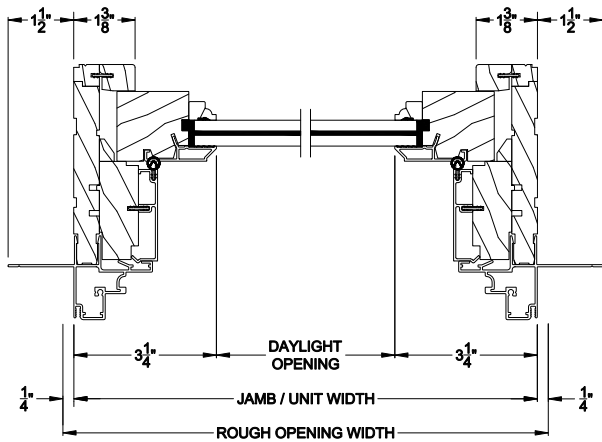

Weather Shield™

Premium Series Coastal - SG

Double Hung Picture Windows

CROSS SECTION DETAILS

PREMIUM COSTAL SG DOUBLE HUNG PICTURE (1108)
Vertical Section

PREMIUM COASTAL SG DOUBLE HUNG PICTURE
Horizontal Mull Section - Picture / Picture

PREMIUM COASTAL SG DOUBLE HUNG PICTURE (1108)
Horizontal Section

PREMIUM COASTAL SG DOUBLE HUNG PICTURE
Horizontal Mull Section - DH / Picture

Note: All dimensions are approximate. Weather Shield reserves the right to change specifications without notice.

Weather Shield™

Premium Series Coastal - SG

Double Hung Picture Windows

CROSS SECTION DETAILS

PREMIUM COSTAL SG DOUBLE HUNG PICTURE (1108)
Vertical Section - 6-9/16" Jamb

PREMIUM COASTAL SG DOUBLE HUNG PICTURE
Horizontal Mull Section - Picture / Picture

PREMIUM COASTAL SG DOUBLE HUNG PICTURE (1108)
Horizontal Section - 6-9/16" Jamb

PREMIUM COASTAL SG DOUBLE HUNG PICTURE
Horizontal Mull Section - DH / Picture

Note: All dimensions are approximate. Weather Shield reserves the right to change specifications without notice.