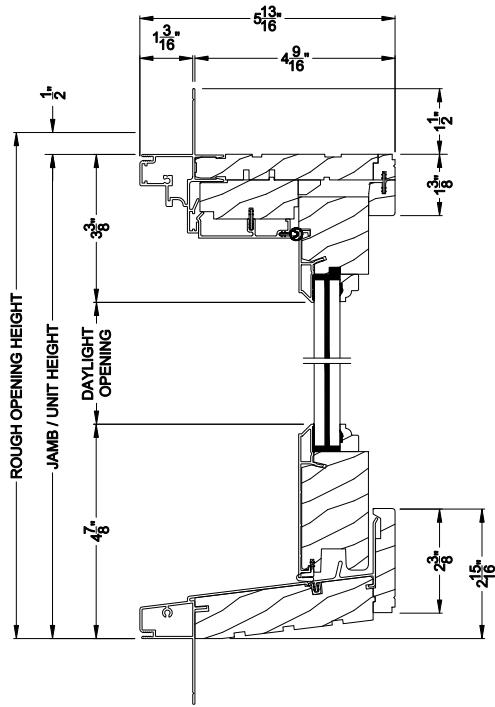

Weather Shield™

Premium Series Coastal - SG

Double Hung Picture Windows

CROSS SECTION DETAILS

PREMIUM COSTAL SG DOUBLE HUNG PICTURE (1108)
Vertical Section

PREMIUM COASTAL SG DOUBLE HUNG PICTURE
Horizontal Mull Section - Picture / Picture

PREMIUM COASTAL SG DOUBLE HUNG PICTURE (1108)
Horizontal Section

PREMIUM COASTAL SG DOUBLE HUNG PICTURE
Horizontal Mull Section - DH / Picture

Note: All dimensions are approximate. Weather Shield reserves the right to change specifications without notice.

Weather Shield™

Premium Series Coastal - SG

Double Hung Picture Windows

CROSS SECTION DETAILS

PREMIUM COSTAL SG DOUBLE HUNG PICTURE (1108)
Vertical Section - 6-9/16" Jamb

PREMIUM COASTAL SG DOUBLE HUNG PICTURE
Horizontal Mull Section - Picture / Picture

PREMIUM COASTAL SG DOUBLE HUNG PICTURE (1108)
Horizontal Section - 6-9/16" Jamb

PREMIUM COASTAL SG DOUBLE HUNG PICTURE
Horizontal Mull Section - DH / Picture

Note: All dimensions are approximate. Weather Shield reserves the right to change specifications without notice.