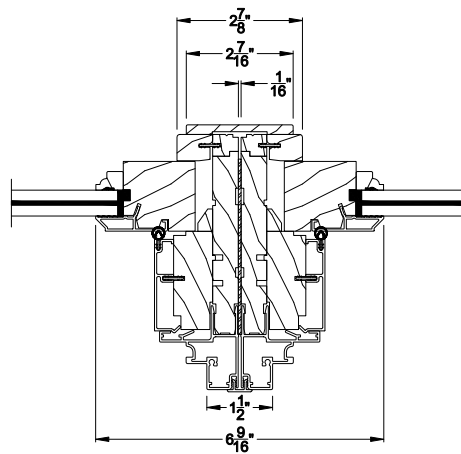

PREMIUM COASTAL SG DOUBLE HUNG PICTURE (1108)
Horizontal Section

PREMIUM COASTAL SG DOUBLE HUNG PICTURE
Horizontal Mull Section - DH / Picture

Note: All dimensions are approximate. Weather Shield reserves the right to change specifications without notice.

Weather Shield™

Premium Series Coastal - SG

Double Hung Picture Windows

CROSS SECTION DETAILS

PREMIUM COSTAL SG DOUBLE HUNG PICTURE (1108)
Vertical Section - 6-9/16" Jamb

PREMIUM COASTAL SG DOUBLE HUNG PICTURE
Horizontal Mull Section - Picture / Picture

PREMIUM COASTAL SG DOUBLE HUNG PICTURE (1108)
Horizontal Section - 6-9/16" Jamb

PREMIUM COASTAL SG DOUBLE HUNG PICTURE
Horizontal Mull Section - DH / Picture

Note: All dimensions are approximate. Weather Shield reserves the right to change specifications without notice.