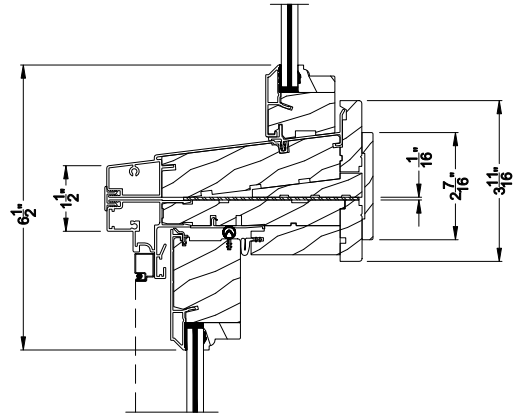

Weather Shield®

Premium Coastal™ - SG

Double Hung Transom Windows

CROSS SECTION DETAILS

PREMIUM COSTAL SG DOUBLE HUNG TRANSOM (1110)
Vertical Section

PREMIUM COASTAL SG DOUBLE HUNG TRANSOM
Horizontal Stack Section

PREMIUM COASTAL SG DOUBLE HUNG TRANSOM (1110)
Horizontal Section

PREMIUM COASTAL SG DOUBLE HUNG TRANSOM
Vertical Mull Section

Note: All dimensions are approximate. Weather Shield reserves the right to change specifications without notice.

Weather Shield®

Premium Coastal™ - SG

Double Hung Transom Windows

CROSS SECTION DETAILS

PREMIUM COSTAL SG DOUBLE HUNG TRANSOM (1110)
Vertical Section - 6-9/16" Jamb

PREMIUM COASTAL SG DOUBLE HUNG TRANSOM
Horizontal Stack Section

PREMIUM COASTAL SG DOUBLE HUNG TRANSOM (1110)
Horizontal Section - 6-9/16" Jamb

PREMIUM COASTAL SG DOUBLE HUNG TRANSOM
Vertical Mull Section

Note: All dimensions are approximate. Weather Shield reserves the right to change specifications without notice.