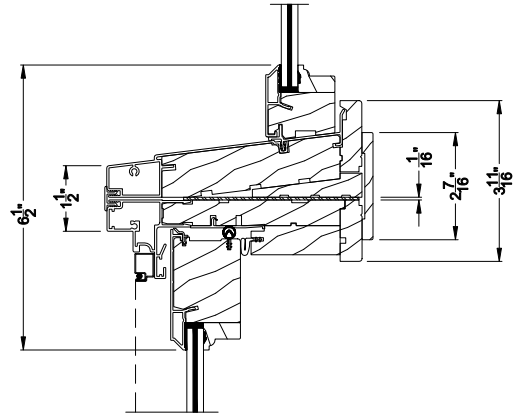

PREMIUM COASTAL SG DOUBLE HUNG TRANSOM (1110)
Horizontal Section

PREMIUM COASTAL SG DOUBLE HUNG TRANSOM
Vertical Mull Section

Note: All dimensions are approximate. Weather Shield reserves the right to change specifications without notice.

Weather Shield®

Premium Coastal™ - SG

Double Hung Transom Windows

CROSS SECTION DETAILS

PREMIUM COSTAL SG DOUBLE HUNG TRANSOM (1110)
Vertical Section - 6-9/16" Jamb

PREMIUM COASTAL SG DOUBLE HUNG TRANSOM
Horizontal Stack Section

PREMIUM COASTAL SG DOUBLE HUNG TRANSOM (1110)
Horizontal Section - 6-9/16" Jamb

PREMIUM COASTAL SG DOUBLE HUNG TRANSOM
Vertical Mull Section

Note: All dimensions are approximate. Weather Shield reserves the right to change specifications without notice.