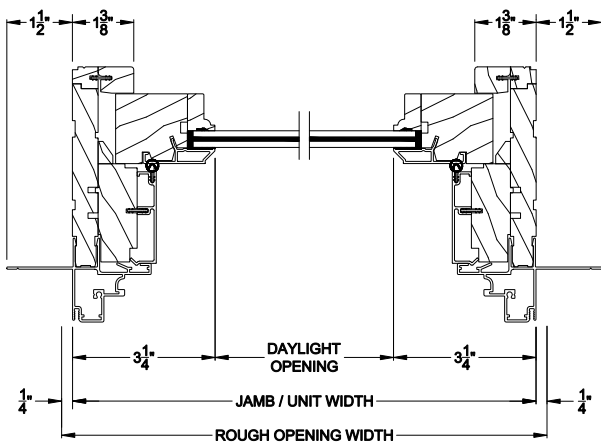

Weather Shield®

Premium Coastal™ - SG

Double Hung Transom Windows

CROSS SECTION DETAILS

PREMIUM COSTAL SG DOUBLE HUNG TRANSOM (1110)
Vertical Section

PREMIUM COASTAL SG DOUBLE HUNG TRANSOM
Horizontal Stack Section

PREMIUM COASTAL SG DOUBLE HUNG TRANSOM (1110)
Horizontal Section

PREMIUM COASTAL SG DOUBLE HUNG TRANSOM
Vertical Mull Section

Note: All dimensions are approximate. Weather Shield reserves the right to change specifications without notice.

Weather Shield®

Premium Coastal™ - SG

Double Hung Transom Windows

CROSS SECTION DETAILS

PREMIUM COSTAL SG DOUBLE HUNG TRANSOM (1110)
Vertical Section - 6-9/16" Jamb

PREMIUM COASTAL SG DOUBLE HUNG TRANSOM
Horizontal Stack Section

PREMIUM COASTAL SG DOUBLE HUNG TRANSOM (1110)
Horizontal Section - 6-9/16" Jamb

PREMIUM COASTAL SG DOUBLE HUNG TRANSOM
Vertical Mull Section

Note: All dimensions are approximate. Weather Shield reserves the right to change specifications without notice.