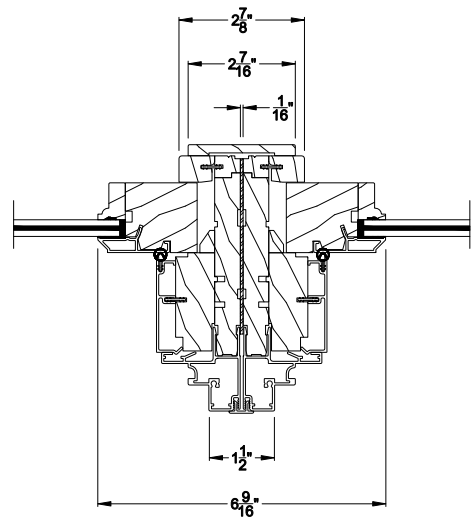

PREMIUM COASTAL SG DOUBLE HUNG TRANSOM (1110)
Horizontal Section

PREMIUM COASTAL SG DOUBLE HUNG TRANSOM
Vertical Mull Section

Note: All dimensions are approximate. Weather Shield reserves the right to change specifications without notice.

Weather Shield®

Premium Coastal™ - SG

Double Hung Transom Windows

CROSS SECTION DETAILS

PREMIUM COSTAL SG DOUBLE HUNG TRANSOM (1110)
Vertical Section - 6-9/16" Jamb

PREMIUM COASTAL SG DOUBLE HUNG TRANSOM
Horizontal Stack Section

PREMIUM COASTAL SG DOUBLE HUNG TRANSOM (1110)
Horizontal Section - 6-9/16" Jamb

PREMIUM COASTAL SG DOUBLE HUNG TRANSOM
Vertical Mull Section

Note: All dimensions are approximate. Weather Shield reserves the right to change specifications without notice.