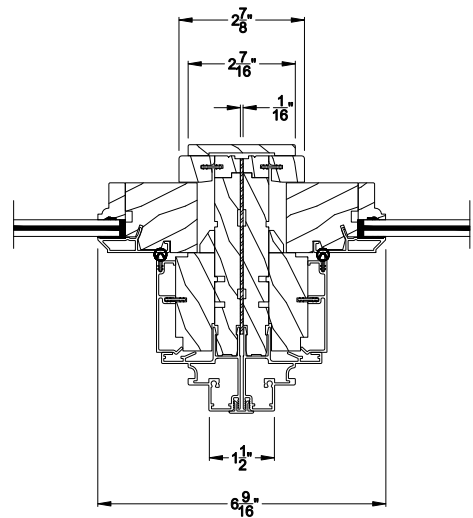

Weather Shield®

Premium Coastal™ - SG

Double Hung Transom Windows

CROSS SECTION DETAILS

PREMIUM COSTAL SG DOUBLE HUNG TRANSOM (1110)
Vertical Section

PREMIUM COASTAL SG DOUBLE HUNG TRANSOM
Horizontal Stack Section

PREMIUM COASTAL SG DOUBLE HUNG TRANSOM (1110)
Horizontal Section

PREMIUM COASTAL SG DOUBLE HUNG TRANSOM
Vertical Mull Section

Note: All dimensions are approximate. Weather Shield reserves the right to change specifications without notice.

Weather Shield®

Premium Coastal™ - SG

Double Hung Transom Windows

CROSS SECTION DETAILS

PREMIUM COSTAL SG DOUBLE HUNG TRANSOM (1110)
Vertical Section - 6-9/16" Jamb

PREMIUM COASTAL SG DOUBLE HUNG TRANSOM
Horizontal Stack Section

PREMIUM COASTAL SG DOUBLE HUNG TRANSOM (1110)
Horizontal Section - 6-9/16" Jamb

PREMIUM COASTAL SG DOUBLE HUNG TRANSOM
Vertical Mull Section

Note: All dimensions are approximate. Weather Shield reserves the right to change specifications without notice.