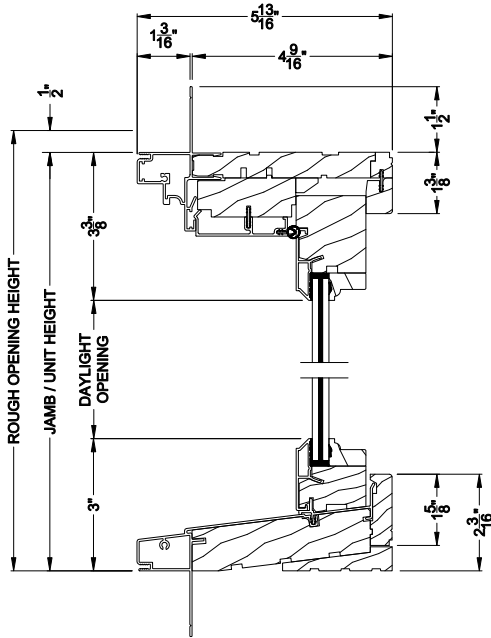

Weather Shield®

Premium Coastal™ - SG

Double Hung Transom Windows

CROSS SECTION DETAILS

PREMIUM COSTAL SG DOUBLE HUNG TRANSOM (1110)
Vertical Section

PREMIUM COASTAL SG DOUBLE HUNG TRANSOM
Horizontal Stack Section

PREMIUM COASTAL SG DOUBLE HUNG TRANSOM (1110)
Horizontal Section

PREMIUM COASTAL SG DOUBLE HUNG TRANSOM
Vertical Mull Section

Note: All dimensions are approximate. Weather Shield reserves the right to change specifications without notice.

Weather Shield®

Premium Coastal™ - SG

Double Hung Transom Windows

CROSS SECTION DETAILS

PREMIUM COSTAL SG DOUBLE HUNG TRANSOM (1110)
Vertical Section - 6-9/16" Jamb

PREMIUM COASTAL SG DOUBLE HUNG TRANSOM
Horizontal Stack Section

PREMIUM COASTAL SG DOUBLE HUNG TRANSOM (1110)
Horizontal Section - 6-9/16" Jamb

PREMIUM COASTAL SG DOUBLE HUNG TRANSOM
Vertical Mull Section

Note: All dimensions are approximate. Weather Shield reserves the right to change specifications without notice.