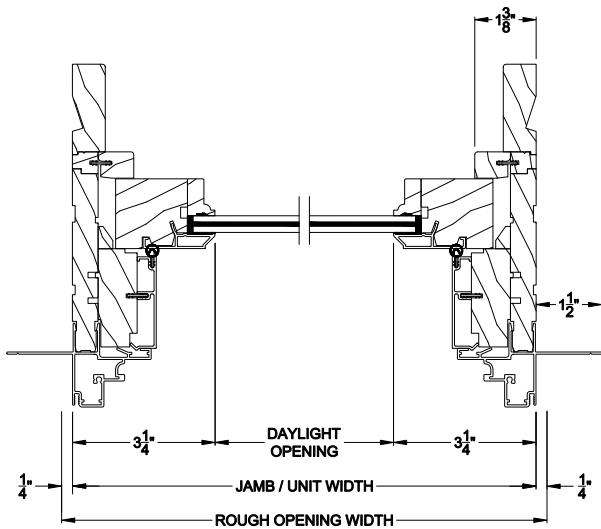

PREMIUM COASTAL SG DOUBLE HUNG TRANSOM (1110)
Horizontal Section

PREMIUM COASTAL SG DOUBLE HUNG TRANSOM
Vertical Mull Section

Note: All dimensions are approximate. Weather Shield reserves the right to change specifications without notice.

Weather Shield®

Premium Coastal™ - SG

Double Hung Transom Windows

CROSS SECTION DETAILS

PREMIUM COSTAL SG DOUBLE HUNG TRANSOM (1110)
Vertical Section - 6-9/16" Jamb

PREMIUM COASTAL SG DOUBLE HUNG TRANSOM
Horizontal Stack Section

PREMIUM COASTAL SG DOUBLE HUNG TRANSOM (1110)
Horizontal Section - 6-9/16" Jamb

PREMIUM COASTAL SG DOUBLE HUNG TRANSOM
Vertical Mull Section

Note: All dimensions are approximate. Weather Shield reserves the right to change specifications without notice.