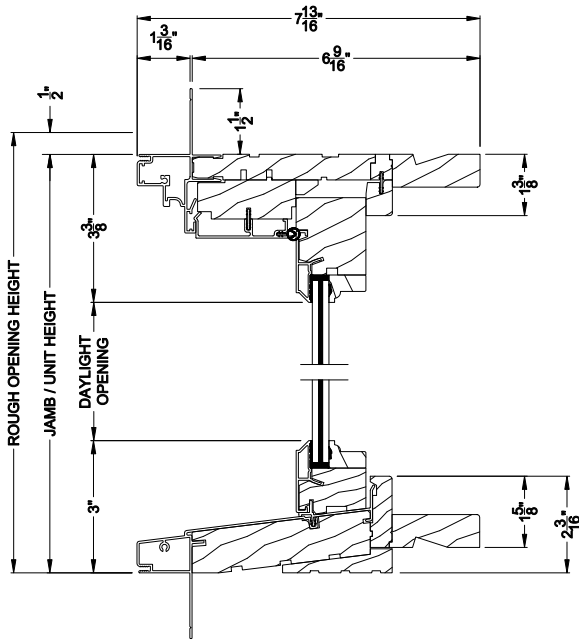

Weather Shield®

Premium Coastal™ - SG

Double Hung Transom Windows

CROSS SECTION DETAILS

PREMIUM COSTAL SG DOUBLE HUNG TRANSOM (1110)
Vertical Section

PREMIUM COASTAL SG DOUBLE HUNG TRANSOM
Horizontal Stack Section

PREMIUM COASTAL SG DOUBLE HUNG TRANSOM (1110)
Horizontal Section

PREMIUM COASTAL SG DOUBLE HUNG TRANSOM
Vertical Mull Section

Note: All dimensions are approximate. Weather Shield reserves the right to change specifications without notice.

Weather Shield®

Premium Coastal™ - SG

Double Hung Transom Windows

CROSS SECTION DETAILS

PREMIUM COSTAL SG DOUBLE HUNG TRANSOM (1110)
Vertical Section - 6-9/16" Jamb

PREMIUM COASTAL SG DOUBLE HUNG TRANSOM
Horizontal Stack Section

PREMIUM COASTAL SG DOUBLE HUNG TRANSOM (1110)
Horizontal Section - 6-9/16" Jamb

PREMIUM COASTAL SG DOUBLE HUNG TRANSOM
Vertical Mull Section

Note: All dimensions are approximate. Weather Shield reserves the right to change specifications without notice.