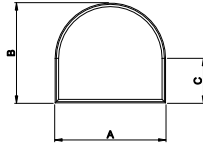

**Eyebrow  
with Extended Legs**

**Quarter Eyebrow  
with Extended Legs**

**Half Circle  
with Extended Legs**

**Quarter Circle  
with Extended Legs**

**Half Circle**

**Quarter Circle**

**Eyebrow**

**Flat Top Pentagon**

**Full Circle**

**Gothic with Extended Legs**

**Diamond**

**Hexagon**

**Triangle**

**Right Triangle**

**Trapezoid**

**Pentagon**

**Rectangle**

**Octagon**

**Gothic**

**Parallelogram**

**Quarter Eyebrow**

**Flat Top Trapezoid**

Direct-Set Special Shape (1309) Single Glaze

- A - Rough Opening Width
- B - Rough Opening Height
- C - Rough Opening Leg
- D - Rough Opening Top