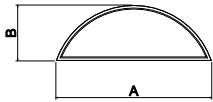

**Eyebrow  
with Extended Legs**

**Quarter Eyebrow  
with Extended Legs**

**Half Circle  
with Extended Legs**

**Quarter Circle  
with Extended Legs**

**Half Circle**

**Quarter Circle**

**Eyebrow**

**Flat Top Pentagon**

**Full Circle**

**Gothic with Extended Legs**

**Diamond**

**Hexagon**

**Triangle**

**Right Triangle**

**Trapezoid**

**Pentagon**

**Rectangle**

**Octagon**

**Gothic**

**Parallelogram**

**Quarter Eyebrow**

**Flat Top Trapezoid**

Direct-Set Special Shape (1309) Single Glaze

- A - Rough Opening Width
- B - Rough Opening Height
- C - Rough Opening Leg
- D - Rough Opening Top