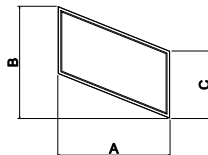

**Eyebrow  
with Extended Legs**

**Quarter Eyebrow  
with Extended Legs**

**Half Circle  
with Extended Legs**

**Quarter Circle  
with Extended Legs**

**Half Circle**

**Quarter Circle**

**Eyebrow**

**Flat Top Pentagon**

**Full Circle**

**Gothic with Extended Legs**

**Diamond**

**Hexagon**

**Triangle**

**Right Triangle**

**Trapezoid**

**Pentagon**

**Rectangle**

**Octagon**

**Gothic**

**Parallelogram**

**Quarter Eyebrow**

**Flat Top Trapezoid**

Direct-Set Special Shape (1309) Single Glaze

- A - Rough Opening Width
- B - Rough Opening Height
- C - Rough Opening Leg
- D - Rough Opening Top