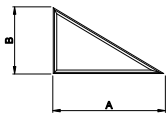

**Eyebrow  
with Extended Legs**

**Quarter Eyebrow  
with Extended Legs**

**Half Circle  
with Extended Legs**

**Quarter Circle  
with Extended Legs**

**Half Circle**

**Quarter Circle**

**Eyebrow**

**Flat Top Pentagon**

**Full Circle**

**Gothic with Extended Legs**

**Diamond**

**Hexagon**

**Triangle**

**Right Triangle**

**Trapezoid**

**Pentagon**

**Rectangle**

**Octagon**

**Gothic**

**Parallelogram**

**Quarter Eyebrow**

**Flat Top Trapezoid**

Direct-Set Special Shape (1309) Single Glaze

- A - Rough Opening Width
- B - Rough Opening Height
- C - Rough Opening Leg
- D - Rough Opening Top