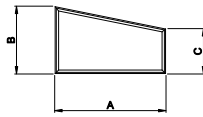

**Eyebrow  
with Extended Legs**

**Quarter Eyebrow  
with Extended Legs**

**Half Circle  
with Extended Legs**

**Quarter Circle  
with Extended Legs**

**Half Circle**

**Quarter Circle**

**Eyebrow**

**Flat Top Pentagon**

**Full Circle**

**Gothic with Extended Legs**

**Diamond**

**Hexagon**

**Triangle**

**Right Triangle**

**Trapezoid**

**Pentagon**

**Rectangle**

**Octagon**

**Gothic**

**Parallelogram**

**Quarter Eyebrow**

**Flat Top Trapezoid**

Direct-Set Special Shape (1309) Single Glaze

- A - Rough Opening Width
- B - Rough Opening Height
- C - Rough Opening Leg
- D - Rough Opening Top