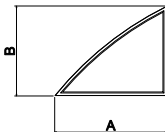

**Rectangle**

**Octagon**

**Gothic**

**Parallelogram**

**Quarter Eyebrow**

**Flat Top Trapezoid**

Direct-Set Special Shape (1309) Single Glaze

- A - Rough Opening Width
- B - Rough Opening Height
- C - Rough Opening Leg
- D - Rough Opening Top