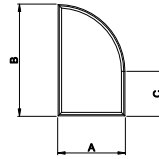

**Eyebrow  
with Extended Legs**

**Quarter Eyebrow  
with Extended Legs**

**Half Circle  
with Extended Legs**

**Quarter Circle  
with Extended Legs**

**Half Circle**

**Quarter Circle**

**Eyebrow**

**Flat Top Pentagon**

**Full Circle**

**Gothic with Extended Legs**

**Diamond**

**Hexagon**

**Triangle**

**Right Triangle**

**Trapezoid**

**Pentagon**

**Rectangle**

**Octagon**

**Gothic**

**Parallelogram**

**Quarter Eyebrow**

**Flat Top Trapezoid**

Direct-Set Special Shape (1309) Single Glaze

- A - Rough Opening Width
- B - Rough Opening Height
- C - Rough Opening Leg
- D - Rough Opening Top