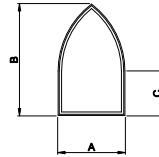

**Eyebrow  
with Extended Legs**

**Quarter Eyebrow  
with Extended Legs**

**Half Circle  
with Extended Legs**

**Quarter Circle  
with Extended Legs**

**Half Circle**

**Quarter Circle**

**Eyebrow**

**Flat Top Pentagon**

**Full Circle**

**Gothic with Extended Legs**

**Diamond**

**Hexagon**

**Triangle**

**Right Triangle**

**Trapezoid**

**Pentagon**

**Rectangle**

**Octagon**

**Gothic**

**Parallelogram**

**Quarter Eyebrow**

**Flat Top Trapezoid**

Direct-Set Special Shape (1309) Single Glaze

- A - Rough Opening Width
- B - Rough Opening Height
- C - Rough Opening Leg
- D - Rough Opening Top