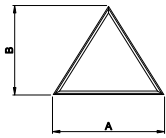

**Eyebrow  
with Extended Legs**

**Quarter Eyebrow  
with Extended Legs**

**Half Circle  
with Extended Legs**

**Quarter Circle  
with Extended Legs**

**Half Circle**

**Quarter Circle**

**Eyebrow**

**Flat Top Pentagon**

**Full Circle**

**Gothic with Extended Legs**

**Diamond**

**Hexagon**

**Triangle**

**Right Triangle**

**Trapezoid**

**Pentagon**

**Rectangle**

**Octagon**

**Gothic**

**Parallelogram**

**Quarter Eyebrow**

**Flat Top Trapezoid**

Direct-Set Special Shape (1309) Single Glaze

- A - Rough Opening Width
- B - Rough Opening Height
- C - Rough Opening Leg
- D - Rough Opening Top