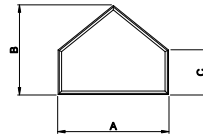

**Eyebrow  
with Extended Legs**

**Quarter Eyebrow  
with Extended Legs**

**Half Circle  
with Extended Legs**

**Quarter Circle  
with Extended Legs**

**Half Circle**

**Quarter Circle**

**Eyebrow**

**Flat Top Pentagon**

**Full Circle**

**Gothic with Extended Legs**

**Diamond**

**Hexagon**

**Triangle**

**Right Triangle**

**Trapezoid**

**Pentagon**

**Rectangle**

**Octagon**

**Gothic**

**Parallelogram**

**Quarter Eyebrow**

**Flat Top Trapezoid**

Direct-Set Special Shape (1309) Single Glaze

- A - Rough Opening Width
- B - Rough Opening Height
- C - Rough Opening Leg
- D - Rough Opening Top