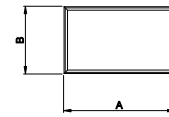

**Eyebrow  
with Extended Legs**

**Quarter Eyebrow  
with Extended Legs**

**Half Circle  
with Extended Legs**

**Quarter Circle  
with Extended Legs**

**Half Circle**

**Quarter Circle**

**Eyebrow**

**Flat Top Pentagon**

**Full Circle**

**Gothic with Extended Legs**

**Diamond**

**Hexagon**

**Triangle**

**Right Triangle**

**Trapezoid**

**Pentagon**

**Rectangle**

**Octagon**

**Gothic**

**Parallelogram**

**Quarter Eyebrow**

**Flat Top Trapezoid**

Direct-Set Special Shape (1309) Single Glaze

- A - Rough Opening Width
- B - Rough Opening Height
- C - Rough Opening Leg
- D - Rough Opening Top