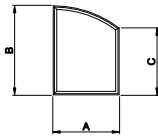

**Eyebrow  
with Extended Legs**

**Quarter Eyebrow  
with Extended Legs**

**Half Circle  
with Extended Legs**

**Quarter Circle  
with Extended Legs**

**Half Circle**

**Quarter Circle**

**Eyebrow**

**Flat Top Pentagon**

**Full Circle**

**Gothic with Extended Legs**

**Diamond**

**Hexagon**

**Triangle**

**Right Triangle**

**Trapezoid**

**Pentagon**

**Rectangle**

**Octagon**

**Gothic**

**Parallelogram**

**Quarter Eyebrow**

**Flat Top Trapezoid**

Direct-Set Special Shape (1309) Single Glaze

- A - Rough Opening Width
- B - Rough Opening Height
- C - Rough Opening Leg
- D - Rough Opening Top