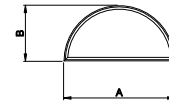

**Eyebrow  
with Extended Legs**

**Quarter Eyebrow  
with Extended Legs**

**Half Circle  
with Extended Legs**

**Quarter Circle  
with Extended Legs**

**Half Circle**

**Quarter Circle**

**Eyebrow**

**Flat Top Pentagon**

**Full Circle**

**Gothic with Extended Legs**

**Diamond**

**Hexagon**

**Triangle**

**Right Triangle**

**Trapezoid**

**Pentagon**

**Rectangle**

**Octagon**

**Gothic**

**Parallelogram**

**Quarter Eyebrow**

**Flat Top Trapezoid**

Direct-Set Special Shape (1309) Single Glaze

- A - Rough Opening Width
- B - Rough Opening Height
- C - Rough Opening Leg
- D - Rough Opening Top