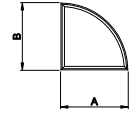

**Eyebrow  
with Extended Legs**

**Quarter Eyebrow  
with Extended Legs**

**Half Circle  
with Extended Legs**

**Quarter Circle  
with Extended Legs**

**Half Circle**

**Quarter Circle**

**Eyebrow**

**Flat Top Pentagon**

**Full Circle**

**Gothic with Extended Legs**

**Diamond**

**Hexagon**

**Triangle**

**Right Triangle**

**Trapezoid**

**Pentagon**

**Rectangle**

**Octagon**

**Gothic**

**Parallelogram**

**Quarter Eyebrow**

**Flat Top Trapezoid**

Direct-Set Special Shape (1309) Single Glaze

- A - Rough Opening Width
- B - Rough Opening Height
- C - Rough Opening Leg
- D - Rough Opening Top