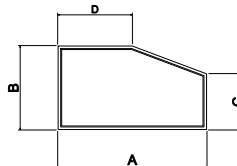

**Rectangle**

**Octagon**

**Gothic**

**Parallelogram**

**Quarter Eyebrow**

**Flat Top Trapezoid**

Direct-Set Special Shape (1309) Single Glaze

- A - Rough Opening Width
- B - Rough Opening Height
- C - Rough Opening Leg
- D - Rough Opening Top