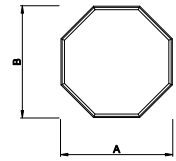

**Eyebrow  
with Extended Legs**

**Quarter Eyebrow  
with Extended Legs**

**Half Circle  
with Extended Legs**

**Quarter Circle  
with Extended Legs**

**Half Circle**

**Quarter Circle**

**Eyebrow**

**Flat Top Pentagon**

**Full Circle**

**Gothic with Extended Legs**

**Diamond**

**Hexagon**

**Triangle**

**Right Triangle**

**Trapezoid**

**Pentagon**

**Rectangle**

**Octagon**

**Gothic**

**Parallelogram**

**Quarter Eyebrow**

**Flat Top Trapezoid**

Direct-Set Special Shape (1309) Single Glaze

- A - Rough Opening Width
- B - Rough Opening Height
- C - Rough Opening Leg
- D - Rough Opening Top