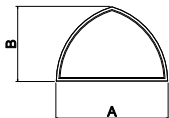

**Eyebrow  
with Extended Legs**

**Quarter Eyebrow  
with Extended Legs**

**Half Circle  
with Extended Legs**

**Quarter Circle  
with Extended Legs**

**Half Circle**

**Quarter Circle**

**Eyebrow**

**Flat Top Pentagon**

**Full Circle**

**Gothic with Extended Legs**

**Diamond**

**Hexagon**

**Triangle**

**Right Triangle**

**Trapezoid**

**Pentagon**

**Rectangle**

**Octagon**

**Gothic**

**Parallelogram**

**Quarter Eyebrow**

**Flat Top Trapezoid**

Direct-Set Special Shape (1309) Single Glaze

- A - Rough Opening Width
- B - Rough Opening Height
- C - Rough Opening Leg
- D - Rough Opening Top