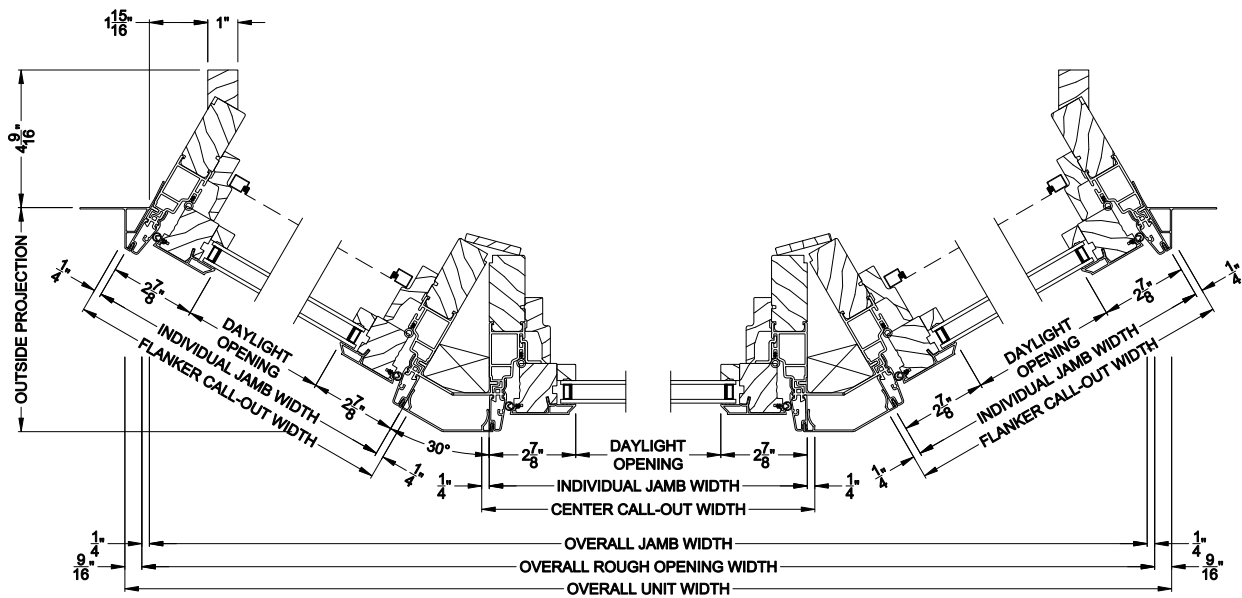

Weather Shield®

Contemporary Collection™

Casement Windows

CROSS SECTION DETAILS

CONTEMPORARY CASEMENT 30° A-BAY (8211)
Vertical Section - Operating flanker

CONTEMPORARY CASEMENT 30° A-BAY (8211)
Vertical Section - Picture center

CONTEMPORARY CASEMENT 30° A-BAY (8211)
Horizontal Section - Standard Jamb

Note: All dimensions are approximate. Weather Shield reserves the right to change specifications without notice.

Weather Shield®

Contemporary Collection™

Casement Windows

CROSS SECTION DETAILS

CONTEMPORARY CASEMENT 30° A-BAY (8211)
Vertical Section - Operating flanker

CONTEMPORARY CASEMENT 30° A-BAY (8211)
Vertical Section - Picture center

CONTEMPORARY CASEMENT 30° A-BAY (8211)
Horizontal Section - Retrofit Jamb

Note: All dimensions are approximate. Weather Shield reserves the right to change specifications without notice.