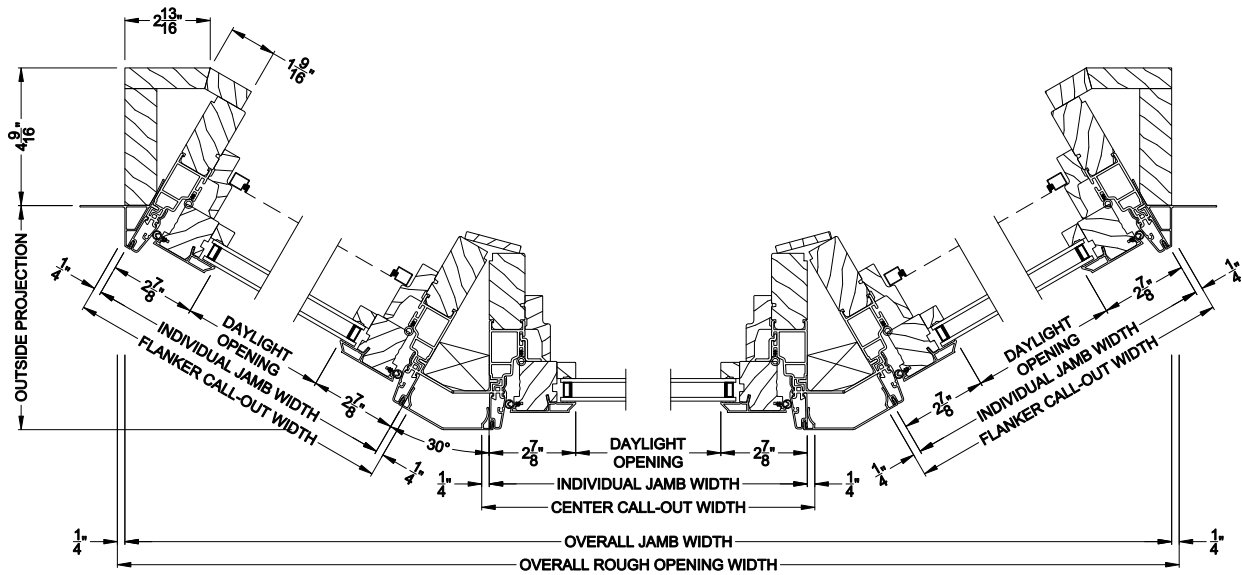

Weather Shield®

Contemporary Collection™

Casement Windows

CROSS SECTION DETAILS

CONTEMPORARY CASEMENT 30° A-BAY (8211)
Vertical Section - Operating flanker

CONTEMPORARY CASEMENT 30° A-BAY (8211)
Vertical Section - Picture center

CONTEMPORARY CASEMENT 30° A-BAY (8211)
Horizontal Section - Standard Jamb

Note: All dimensions are approximate. Weather Shield reserves the right to change specifications without notice.

Weather Shield®

Contemporary Collection™

Casement Windows

CROSS SECTION DETAILS

CONTEMPORARY CASEMENT 30° A-BAY (8211)
Vertical Section - Operating flanker

CONTEMPORARY CASEMENT 30° A-BAY (8211)
Vertical Section - Picture center

CONTEMPORARY CASEMENT 30° A-BAY (8211)
Horizontal Section - Retrofit Jamb

Note: All dimensions are approximate. Weather Shield reserves the right to change specifications without notice.