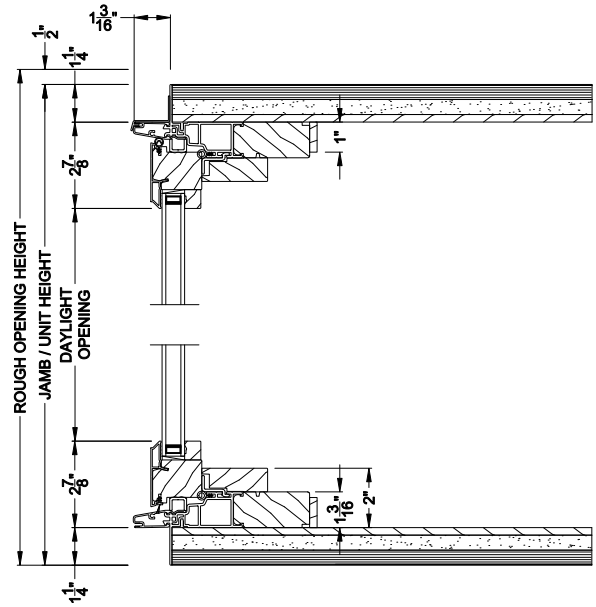

Weather Shield®

Contemporary Collection™

Casement Windows

CROSS SECTION DETAILS

CONTEMPORARY CASEMENT 30° A-BAY (8211)
Vertical Section - Operating flanker

CONTEMPORARY CASEMENT 30° A-BAY (8211)
Vertical Section - Picture center

CONTEMPORARY CASEMENT 30° A-BAY (8211)
Horizontal Section - Standard Jamb

Note: All dimensions are approximate. Weather Shield reserves the right to change specifications without notice.

Weather Shield®

Contemporary Collection™

Casement Windows

CROSS SECTION DETAILS

CONTEMPORARY CASEMENT 30° A-BAY (8211)
Vertical Section - Operating flanker

CONTEMPORARY CASEMENT 30° A-BAY (8211)
Vertical Section - Picture center

CONTEMPORARY CASEMENT 30° A-BAY (8211)
Horizontal Section - Retrofit Jamb

Note: All dimensions are approximate. Weather Shield reserves the right to change specifications without notice.