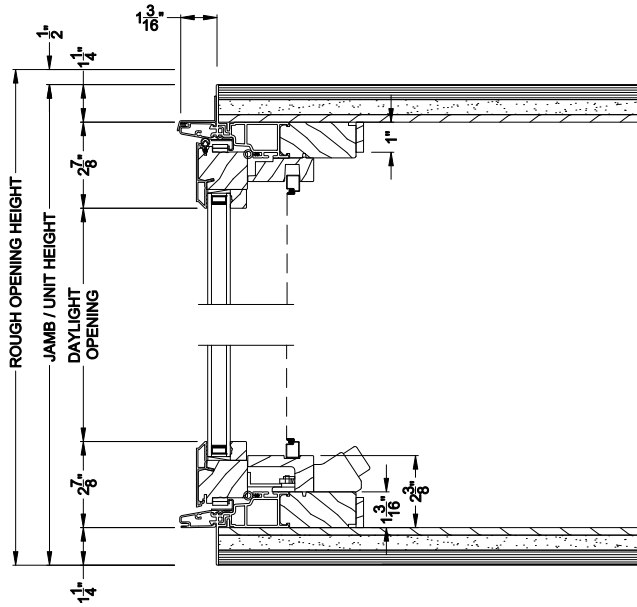

Weather Shield®

Contemporary Collection™

Casement Windows

CROSS SECTION DETAILS

CONTEMPORARY CASEMENT 30° A-BAY (8211)
Vertical Section - Operating flanker

CONTEMPORARY CASEMENT 30° A-BAY (8211)
Vertical Section - Picture center

CONTEMPORARY CASEMENT 30° A-BAY (8211)
Horizontal Section - Standard Jamb

Note: All dimensions are approximate. Weather Shield reserves the right to change specifications without notice.

Weather Shield®

Contemporary Collection™

Casement Windows

CROSS SECTION DETAILS

CONTEMPORARY CASEMENT 30° A-BAY (8211)
Vertical Section - Operating flanker

CONTEMPORARY CASEMENT 30° A-BAY (8211)
Vertical Section - Picture center

CONTEMPORARY CASEMENT 30° A-BAY (8211)
Horizontal Section - Retrofit Jamb

Note: All dimensions are approximate. Weather Shield reserves the right to change specifications without notice.