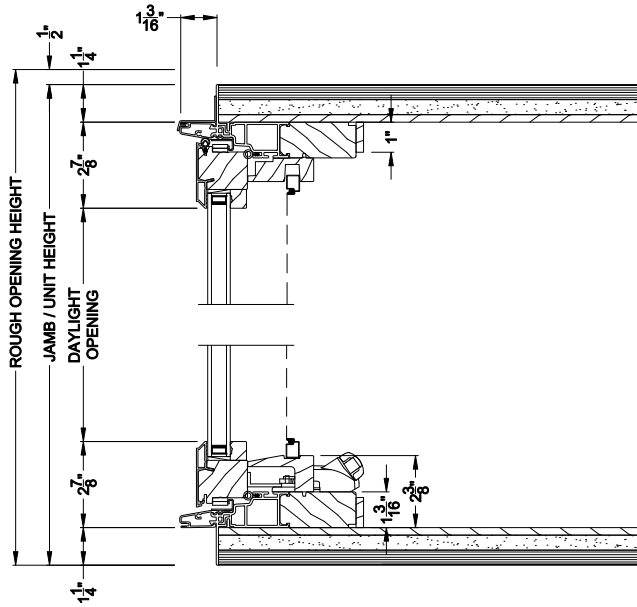

Weather Shield® Contemporary Collection™

Casement Windows CROSS SECTION DETAILS

CONTEMPORARY CASEMENT BOW (8211)
Vertical Section - Operating flanker

CONTEMPORARY CASEMENT BOW (8211)
Vertical Section - Picture center

CONTEMPORARY CASEMENT 4 WIDE BOW (8211)
Horizontal Section - Standard Jamb

Note: All dimensions are approximate. Weather Shield reserves the right to change specifications without notice.

Weather Shield® Contemporary Collection™

Casement Windows CROSS SECTION DETAILS

CONTEMPORARY CASEMENT BOW (8211)
Vertical Section - Operating flanker

CONTEMPORARY CASEMENT BOW (8211)
Vertical Section - Picture center

CONTEMPORARY CASEMENT 4 WIDE BOW (8211)
Horizontal Section - Retrofit Jamb

Note: All dimensions are approximate. Weather Shield reserves the right to change specifications without notice.