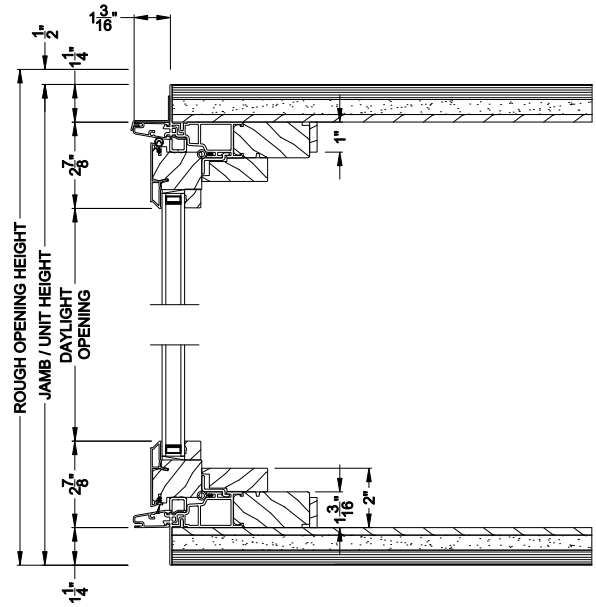

Weather Shield® Contemporary Collection™

Casement Windows CROSS SECTION DETAILS

CONTEMPORARY CASEMENT BOW (8211)
Vertical Section - Operating flanker

CONTEMPORARY CASEMENT BOW (8211)
Vertical Section - Picture center

CONTEMPORARY CASEMENT 4 WIDE BOW (8211)
Horizontal Section - Standard Jamb

Note: All dimensions are approximate. Weather Shield reserves the right to change specifications without notice.

Weather Shield® Contemporary Collection™

Casement Windows CROSS SECTION DETAILS

CONTEMPORARY CASEMENT BOW (8211)
Vertical Section - Operating flanker

CONTEMPORARY CASEMENT BOW (8211)
Vertical Section - Picture center

CONTEMPORARY CASEMENT 4 WIDE BOW (8211)
Horizontal Section - Retrofit Jamb

Note: All dimensions are approximate. Weather Shield reserves the right to change specifications without notice.