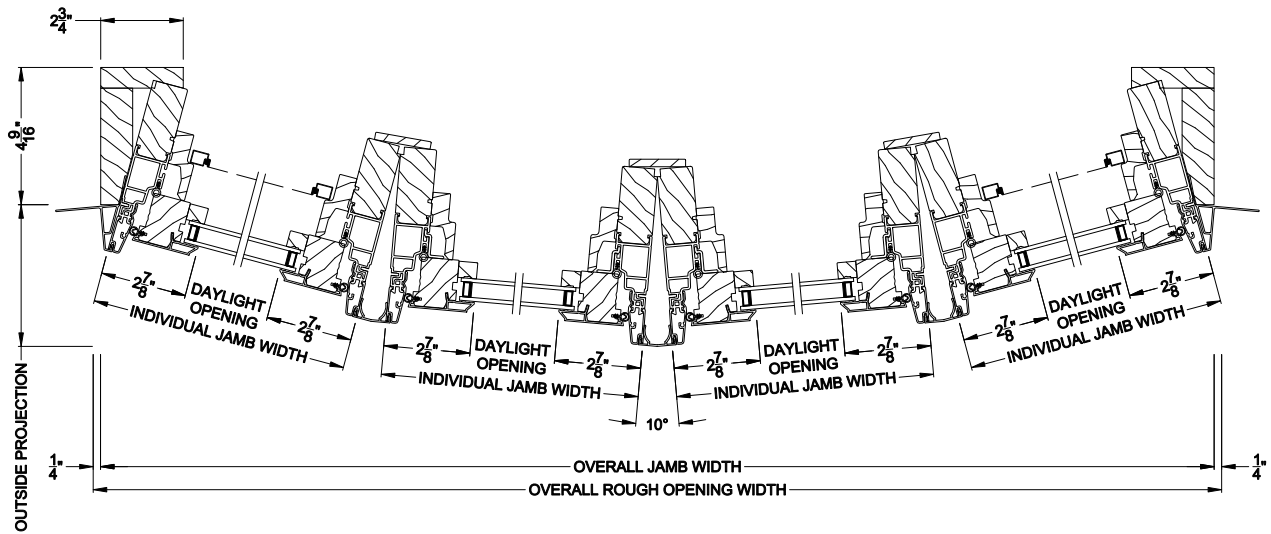

Weather Shield® Contemporary Collection™

Casement Windows CROSS SECTION DETAILS

CONTEMPORARY CASEMENT BOW (8211)
Vertical Section - Operating flanker

CONTEMPORARY CASEMENT BOW (8211)
Vertical Section - Picture center

CONTEMPORARY CASEMENT 4 WIDE BOW (8211)
Horizontal Section - Standard Jamb

Note: All dimensions are approximate. Weather Shield reserves the right to change specifications without notice.

Weather Shield® Contemporary Collection™

Casement Windows CROSS SECTION DETAILS

CONTEMPORARY CASEMENT BOW (8211)
Vertical Section - Operating flanker

CONTEMPORARY CASEMENT BOW (8211)
Vertical Section - Picture center

CONTEMPORARY CASEMENT 4 WIDE BOW (8211)
Horizontal Section - Retrofit Jamb

Note: All dimensions are approximate. Weather Shield reserves the right to change specifications without notice.