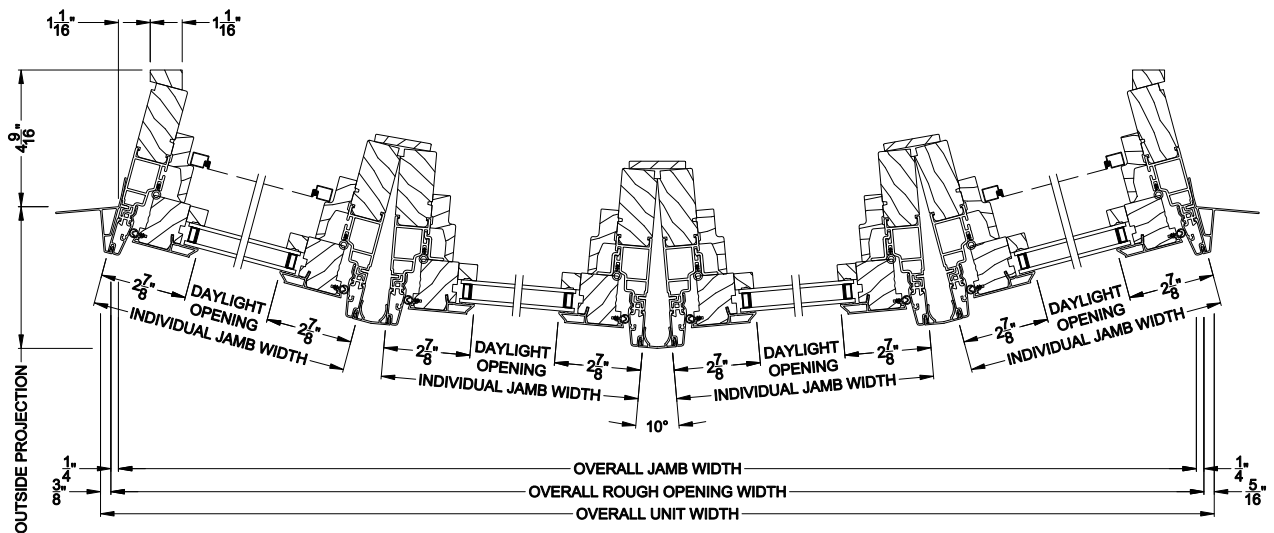

Weather Shield® Contemporary Collection™

Casement Windows CROSS SECTION DETAILS

CONTEMPORARY CASEMENT BOW (8211)
Vertical Section - Operating flanker

CONTEMPORARY CASEMENT BOW (8211)
Vertical Section - Picture center

CONTEMPORARY CASEMENT 4 WIDE BOW (8211)
Horizontal Section - Standard Jamb

Note: All dimensions are approximate. Weather Shield reserves the right to change specifications without notice.

Weather Shield® Contemporary Collection™

Casement Windows CROSS SECTION DETAILS

CONTEMPORARY CASEMENT BOW (8211)
Vertical Section - Operating flanker

CONTEMPORARY CASEMENT BOW (8211)
Vertical Section - Picture center

CONTEMPORARY CASEMENT 4 WIDE BOW (8211)
Horizontal Section - Retrofit Jamb

Note: All dimensions are approximate. Weather Shield reserves the right to change specifications without notice.