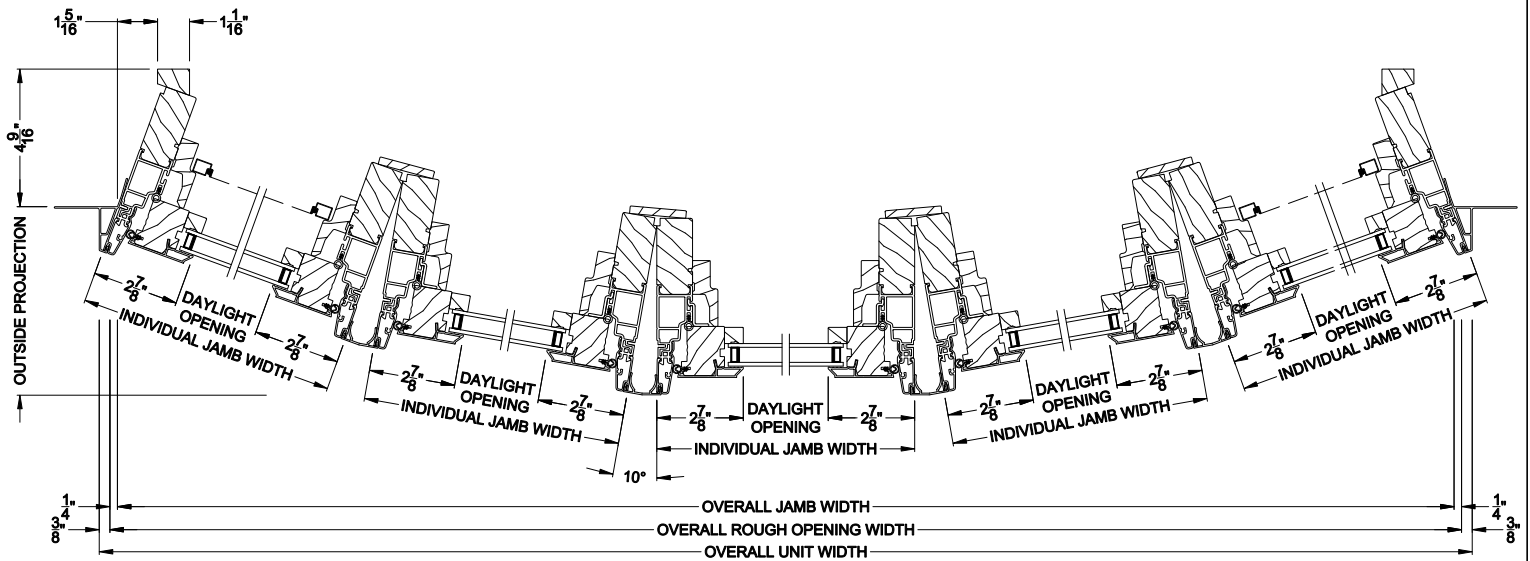

Weather Shield® Contemporary Collection™

Casement Windows CROSS SECTION DETAILS

CONTEMPORARY CASEMENT BOW (8211)
Vertical Section - Operating flanker

CONTEMPORARY CASEMENT BOW (8211)
Vertical Section - Picture center

CONTEMPORARY CASEMENT 5 WIDE BOW (8211)
Horizontal Section - Standard Jamb

Note: All dimensions are approximate. Weather Shield reserves the right to change specifications without notice.

Weather Shield® Contemporary Collection™

Casement Windows CROSS SECTION DETAILS

CONTEMPORARY CASEMENT BOW (8211)
Vertical Section - Operating flanker

CONTEMPORARY CASEMENT BOW (8211)
Vertical Section - Picture center

CONTEMPORARY CASEMENT 5 WIDE BOW (8211)
Horizontal Section - Retrofit Jamb

Note: All dimensions are approximate. Weather Shield reserves the right to change specifications without notice.