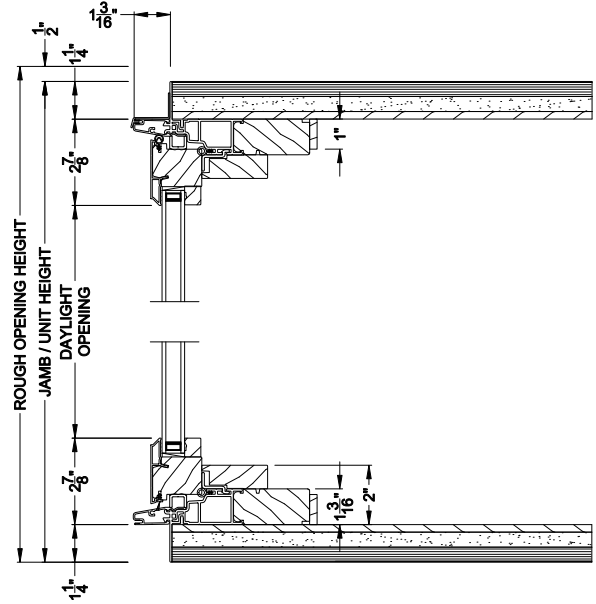

Weather Shield® Contemporary Collection™

Casement Windows CROSS SECTION DETAILS

CONTEMPORARY CASEMENT BOW (8211)
Vertical Section - Operating flanker

CONTEMPORARY CASEMENT BOW (8211)
Vertical Section - Picture center

CONTEMPORARY CASEMENT 5 WIDE BOW (8211)
Horizontal Section - Standard Jamb

Note: All dimensions are approximate. Weather Shield reserves the right to change specifications without notice.

Weather Shield® Contemporary Collection™

Casement Windows CROSS SECTION DETAILS

CONTEMPORARY CASEMENT BOW (8211)
Vertical Section - Operating flanker

CONTEMPORARY CASEMENT BOW (8211)
Vertical Section - Picture center

CONTEMPORARY CASEMENT 5 WIDE BOW (8211)
Horizontal Section - Retrofit Jamb

Note: All dimensions are approximate. Weather Shield reserves the right to change specifications without notice.