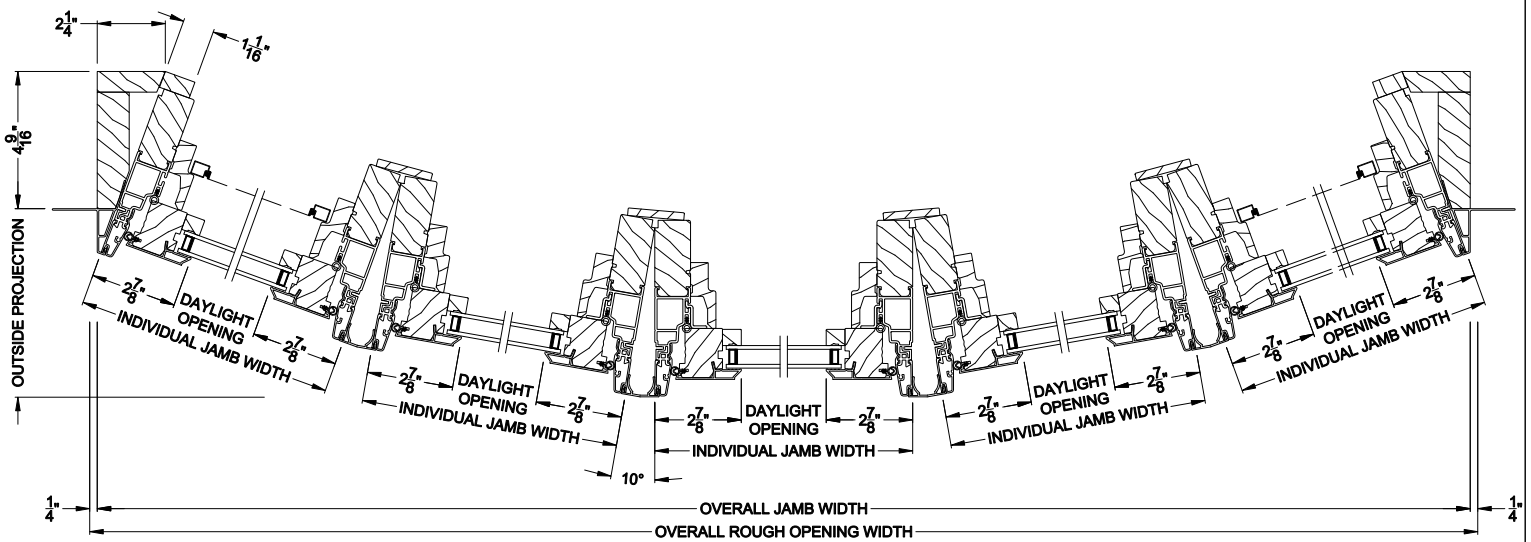

Weather Shield® Contemporary Collection™

Casement Windows CROSS SECTION DETAILS

CONTEMPORARY CASEMENT BOW (8211)
Vertical Section - Operating flanker

CONTEMPORARY CASEMENT BOW (8211)
Vertical Section - Picture center

CONTEMPORARY CASEMENT 5 WIDE BOW (8211)
Horizontal Section - Standard Jamb

Note: All dimensions are approximate. Weather Shield reserves the right to change specifications without notice.

Weather Shield® Contemporary Collection™

Casement Windows CROSS SECTION DETAILS

CONTEMPORARY CASEMENT BOW (8211)
Vertical Section - Operating flanker

CONTEMPORARY CASEMENT BOW (8211)
Vertical Section - Picture center

CONTEMPORARY CASEMENT 5 WIDE BOW (8211)
Horizontal Section - Retrofit Jamb

Note: All dimensions are approximate. Weather Shield reserves the right to change specifications without notice.