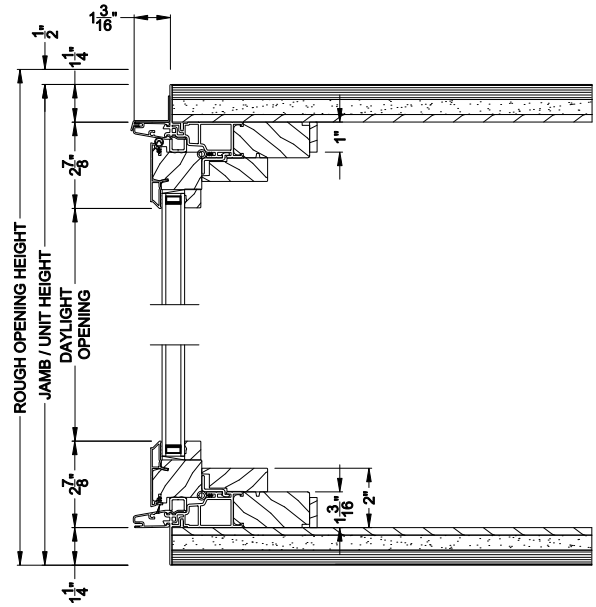

Weather Shield® Contemporary Collection™

Casement Windows CROSS SECTION DETAILS

CONTEMPORARY CASEMENT BOW (8211)
Vertical Section - Operating flanker

CONTEMPORARY CASEMENT BOW (8211)
Vertical Section - Picture center

CONTEMPORARY CASEMENT 5 WIDE BOW (8211)
Horizontal Section - Standard Jamb

Note: All dimensions are approximate. Weather Shield reserves the right to change specifications without notice.

Weather Shield® Contemporary Collection™

Casement Windows CROSS SECTION DETAILS

CONTEMPORARY CASEMENT BOW (8211)
Vertical Section - Operating flanker

CONTEMPORARY CASEMENT BOW (8211)
Vertical Section - Picture center

CONTEMPORARY CASEMENT 5 WIDE BOW (8211)
Horizontal Section - Retrofit Jamb

Note: All dimensions are approximate. Weather Shield reserves the right to change specifications without notice.