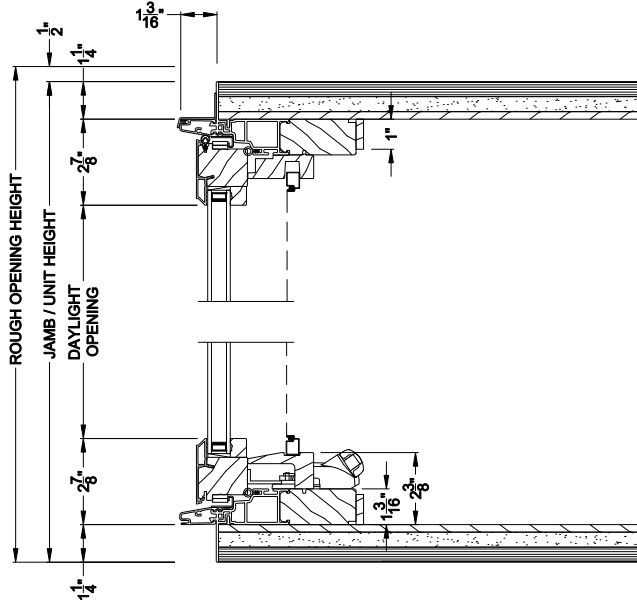

Weather Shield® Contemporary Collection™

Casement Windows CROSS SECTION DETAILS

CONTEMPORARY CASEMENT BOW (8211)
Vertical Section - Operating flanker

CONTEMPORARY CASEMENT BOW (8211)
Vertical Section - Picture center

CONTEMPORARY CASEMENT 5 WIDE BOW (8211)
Horizontal Section - Standard Jamb

Note: All dimensions are approximate. Weather Shield reserves the right to change specifications without notice.

Weather Shield® Contemporary Collection™

Casement Windows CROSS SECTION DETAILS

CONTEMPORARY CASEMENT BOW (8211)
Vertical Section - Operating flanker

CONTEMPORARY CASEMENT BOW (8211)
Vertical Section - Picture center

CONTEMPORARY CASEMENT 5 WIDE BOW (8211)
Horizontal Section - Retrofit Jamb

Note: All dimensions are approximate. Weather Shield reserves the right to change specifications without notice.