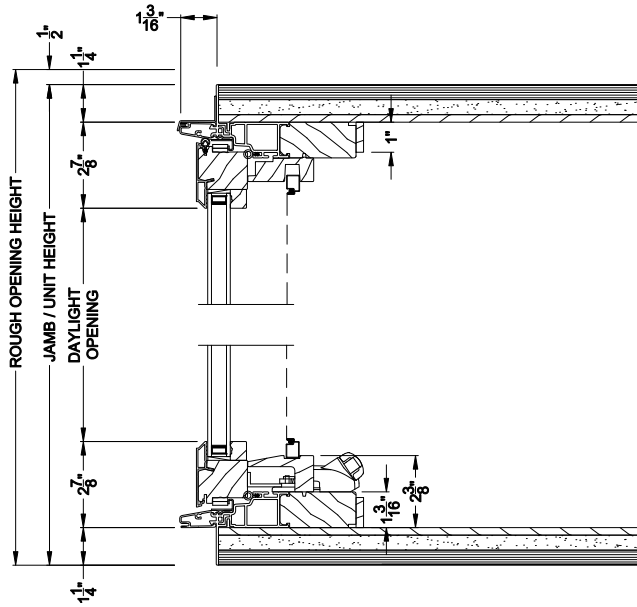

Weather Shield® Contemporary Collection™

Casement Windows CROSS SECTION DETAILS

CONTEMPORARY CASEMENT BOW (8211)
Vertical Section - Operating flanker

CONTEMPORARY CASEMENT BOW (8211)
Vertical Section - Picture center

CONTEMPORARY CASEMENT 5 WIDE BOW (8211)
Horizontal Section - Standard Jamb

Note: All dimensions are approximate. Weather Shield reserves the right to change specifications without notice.

Weather Shield® Contemporary Collection™

Casement Windows CROSS SECTION DETAILS

CONTEMPORARY CASEMENT BOW (8211)
Vertical Section - Operating flanker

CONTEMPORARY CASEMENT BOW (8211)
Vertical Section - Picture center

CONTEMPORARY CASEMENT 5 WIDE BOW (8211)
Horizontal Section - Retrofit Jamb

Note: All dimensions are approximate. Weather Shield reserves the right to change specifications without notice.