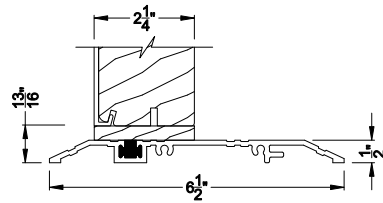

## CROSS SECTION DETAILS

**CONTEMPORARY OUTSWING DOOR (8617)**  
Vertical Section - Stationary

**CONTEMPORARY OUTSWING DOOR (8617)**  
Vertical Mull Section - Oper / Stat

**CONTEMPORARY OUTSWING DOOR (8617)**  
Vertical Section - ADA Sill

**CONTEMPORARY OUTSWING DOOR (8617)**  
Horizontal Section - Stationary

Note: All dimensions are approximate. Weather Shield reserves the right to change specifications without notice.