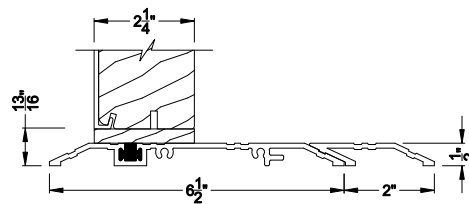

**CONTEMPORARY OUTSWING DOOR (8617)**  
Horizontal Section - Stationary

Note: All dimensions are approximate. Weather Shield reserves the right to change specifications without notice.

## Hinged Patio Doors CROSS SECTION DETAILS

**CONTEMPORARY OUTSWING DOOR (8617)**  
Vertical Section - Stationary - 6-9/16" jamb

**CONTEMPORARY OUTSWING DOOR (8617)**  
Vertical Mull Section - Oper / Stat - 6-9/16" jamb

**CONTEMPORARY OUTSWING DOOR (8617)**  
Vertical Section - ADA Sill - 6-9/16" jamb

**CONTEMPORARY OUTSWING DOOR (8617)**  
Horizontal Section - Stationary - 6-9/16" jamb

Note: All dimensions are approximate. Weather Shield reserves the right to change specifications without notice.