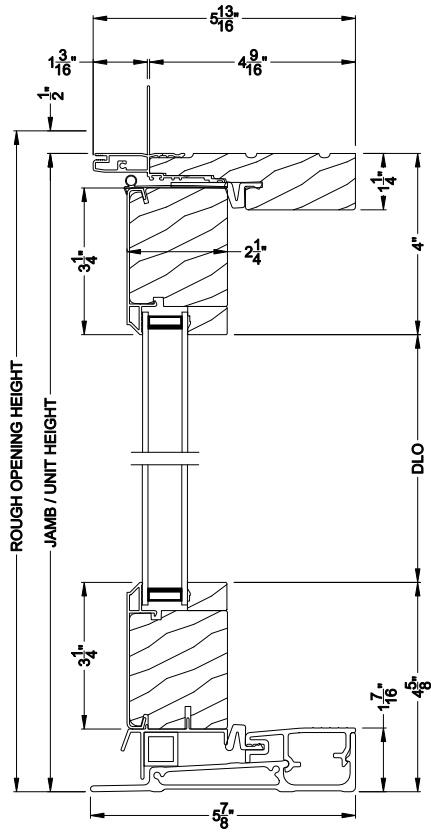

## CROSS SECTION DETAILS

**CONTEMPORARY OUTSWING DOOR (8617)**  
Vertical Section - Stationary

**CONTEMPORARY OUTSWING DOOR (8617)**  
Vertical Mull Section - Oper / Stat

**CONTEMPORARY OUTSWING DOOR (8617)**  
Vertical Section - ADA Sill

**CONTEMPORARY OUTSWING DOOR (8617)**  
Horizontal Section - Stationary

Note: All dimensions are approximate. Weather Shield reserves the right to change specifications without notice.