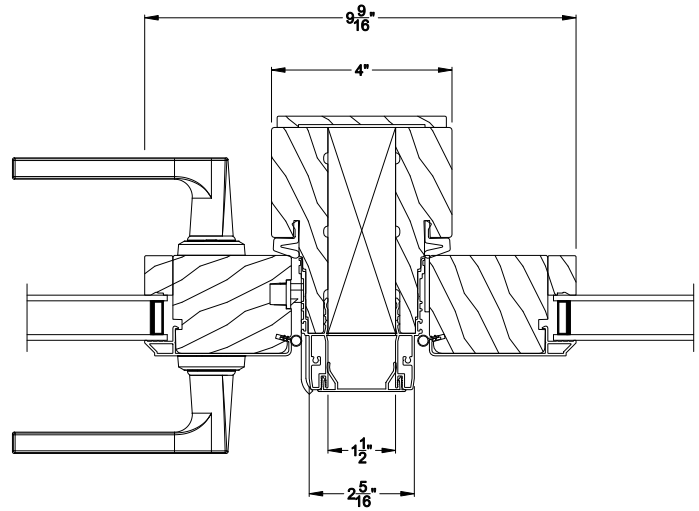

## CROSS SECTION DETAILS

**CONTEMPORARY OUTSWING DOOR (8617)**  
Vertical Section - Stationary

**CONTEMPORARY OUTSWING DOOR (8617)**  
Vertical Mull Section - Oper / Stat

**CONTEMPORARY OUTSWING DOOR (8617)**  
Vertical Section - ADA Sill

**CONTEMPORARY OUTSWING DOOR (8617)**  
Horizontal Section - Stationary

Note: All dimensions are approximate. Weather Shield reserves the right to change specifications without notice.