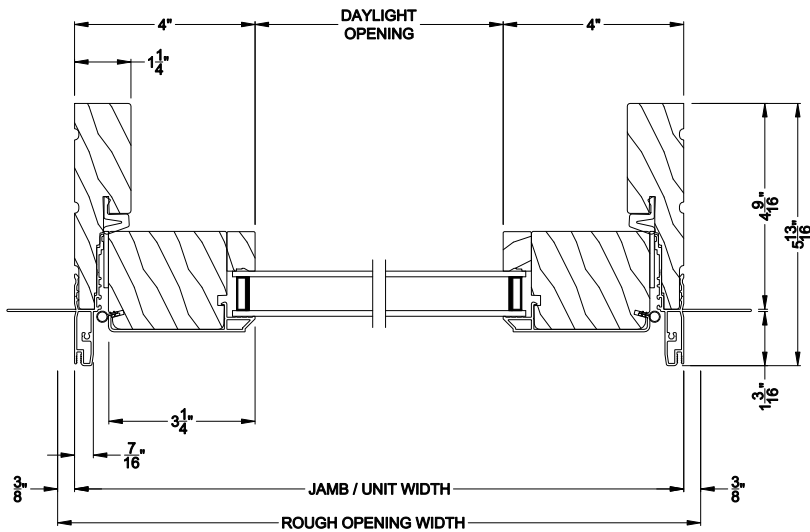

## CROSS SECTION DETAILS

**CONTEMPORARY OUTSWING DOOR (8617)**  
Vertical Section - Stationary

**CONTEMPORARY OUTSWING DOOR (8617)**  
Vertical Mull Section - Oper / Stat

**CONTEMPORARY OUTSWING DOOR (8617)**  
Vertical Section - ADA Sill

**CONTEMPORARY OUTSWING DOOR (8617)**  
Horizontal Section - Stationary

Note: All dimensions are approximate. Weather Shield reserves the right to change specifications without notice.