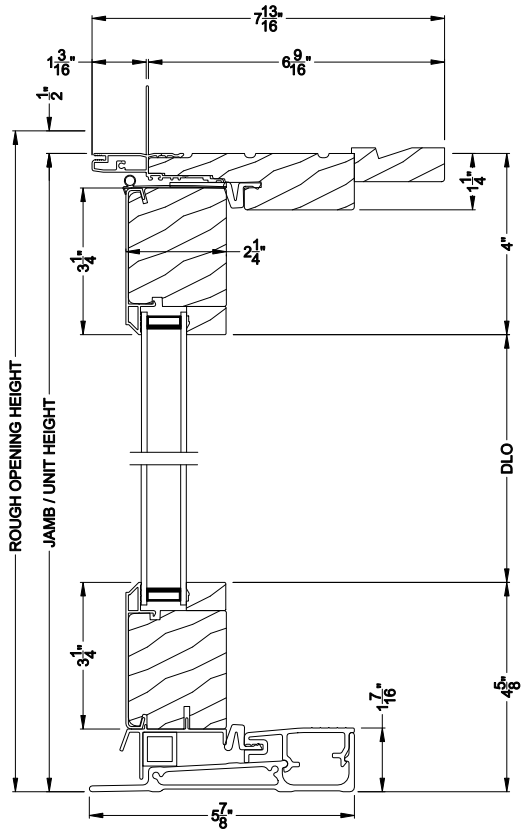

Weather Shield® Contemporary Collection™

Hinged Patio Doors CROSS SECTION DETAILS

CONTEMPORARY OUTSWING DOOR (8617)
Vertical Section - Stationary - 6-9/16" jamb