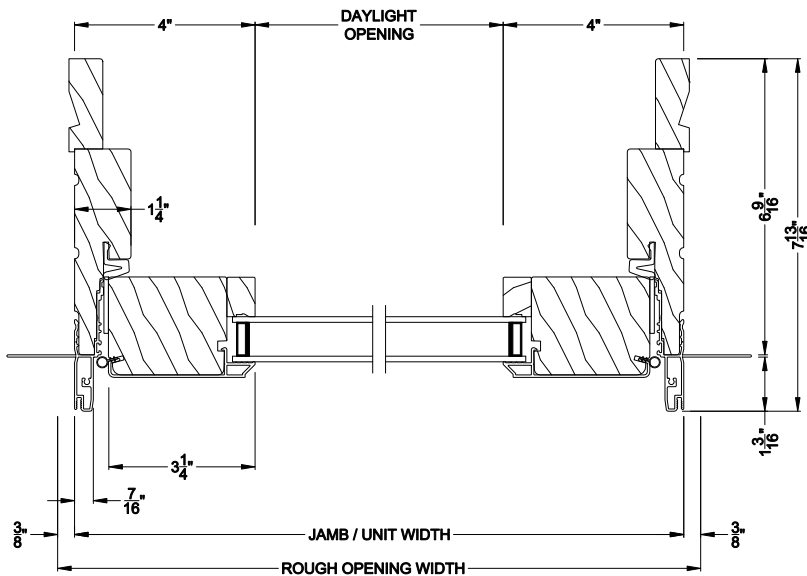

## CROSS SECTION DETAILS

**CONTEMPORARY OUTSWING DOOR (8617)**  
Vertical Section - Stationary

**CONTEMPORARY OUTSWING DOOR (8617)**  
Vertical Mull Section - Oper / Stat

**CONTEMPORARY OUTSWING DOOR (8617)**  
Vertical Section - ADA Sill

**CONTEMPORARY OUTSWING DOOR (8617)**  
Horizontal Section - Stationary

Note: All dimensions are approximate. Weather Shield reserves the right to change specifications without notice.

## Hinged Patio Doors CROSS SECTION DETAILS

**CONTEMPORARY OUTSWING DOOR (8617)**  
Vertical Section - Stationary - 6-9/16" jamb

**CONTEMPORARY OUTSWING DOOR (8617)**  
Vertical Mull Section - Oper / Stat - 6-9/16" jamb

**CONTEMPORARY OUTSWING DOOR (8617)**  
Vertical Section - ADA Sill - 6-9/16" jamb

**CONTEMPORARY OUTSWING DOOR (8617)**  
Horizontal Section - Stationary - 6-9/16" jamb

Note: All dimensions are approximate. Weather Shield reserves the right to change specifications without notice.