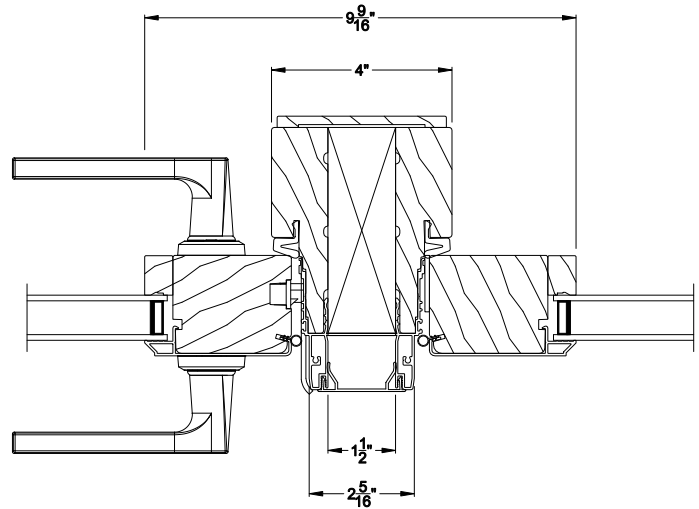

## CROSS SECTION DETAILS

**CONTEMPORARY OUTSWING DOOR (8617)**  
Vertical Section - Stationary

**CONTEMPORARY OUTSWING DOOR (8617)**  
Vertical Mull Section - Oper / Stat

**CONTEMPORARY OUTSWING DOOR (8617)**  
Vertical Section - ADA Sill

**CONTEMPORARY OUTSWING DOOR (8617)**  
Horizontal Section - Stationary

Note: All dimensions are approximate. Weather Shield reserves the right to change specifications without notice.

## Hinged Patio Doors CROSS SECTION DETAILS

**CONTEMPORARY OUTSWING DOOR (8617)**  
Vertical Section - Stationary - 6-9/16" jamb

**CONTEMPORARY OUTSWING DOOR (8617)**  
Vertical Mull Section - Oper / Stat - 6-9/16" jamb

**CONTEMPORARY OUTSWING DOOR (8617)**  
Vertical Section - ADA Sill - 6-9/16" jamb

**CONTEMPORARY OUTSWING DOOR (8617)**  
Horizontal Section - Stationary - 6-9/16" jamb

Note: All dimensions are approximate. Weather Shield reserves the right to change specifications without notice.