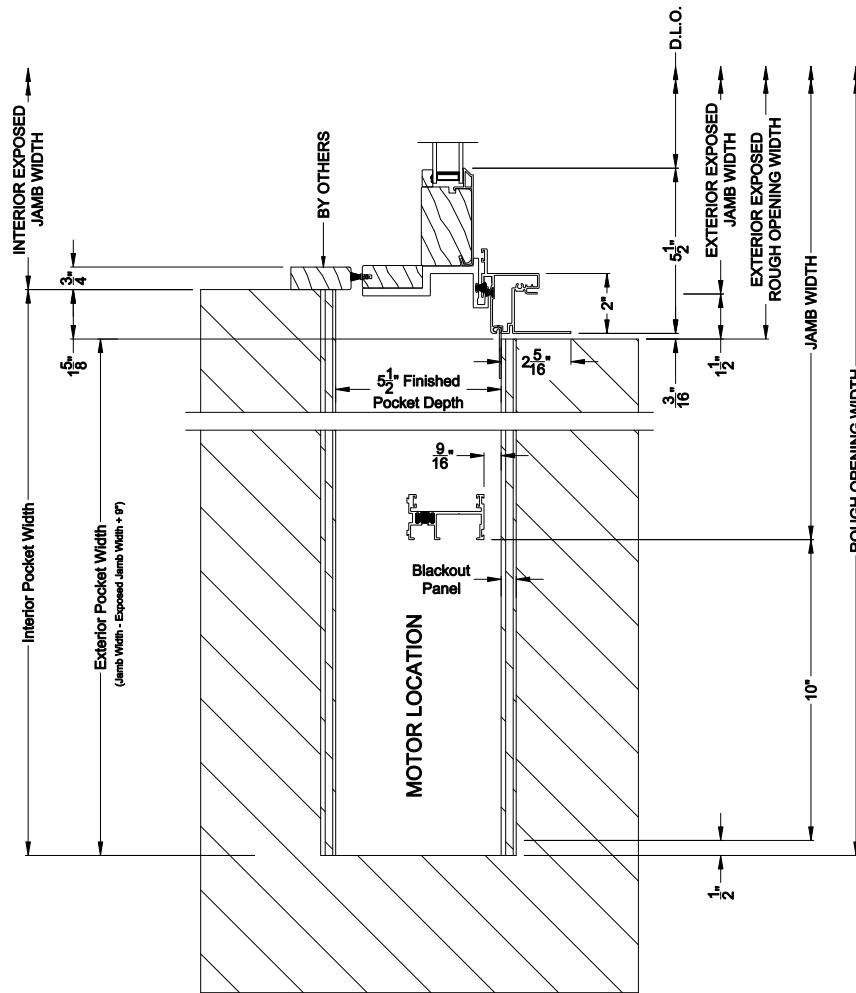

Weather Shield®

Contemporary Collection™

1-3/4" Multi-Slide Doors

CROSS SECTION DETAILS

CONTEMPORARY 1-3/4" MULTI-SLIDE PATIO DOOR (8720)
Vertical Section - Standard Sill - 1 or Bi-parting 2 Panel Door

CONTEMPORARY 1-3/4" MULTI-SLIDE PATIO DOOR (8720)
Vertical Section - with Sill Riser - 1 or Bi-parting 2 Panel Door

CONTEMPORARY 1-3/4" MULTI-SLIDE PATIO DOOR (8720)
Vertical Section - with T-track sill - 1 or Bi-parting 2 Panel Door

CONTEMPORARY 1-3/4" MULTI-SLIDE PATIO DOOR (8720)
Vertical Section - With sill pan

Note: All dimensions are approximate. Weather Shield reserves the right to change specifications without notice.

CONTEMPORARY 1-3/4" MULTI-SLIDE PATIO DOOR (8720)
Horizontal Section - Bi-parting stiles

CONTEMPORARY 1-3/4" MULTI-SLIDE PATIO DOOR (8720)
Horizontal Pocket Section - 1 or Bi-parting 2 Panel Door

Note: All dimensions are approximate. Weather Shield reserves the right to change specifications without notice.

CONTEMPORARY 1-3/4" MULTI-SLIDE PATIO DOOR (8720)
 Horizontal Motorized Pocket Section - 1 or Bi-parting 2 Panel Door

Note: All dimensions are approximate. Weather Shield reserves the right to change specifications without notice.