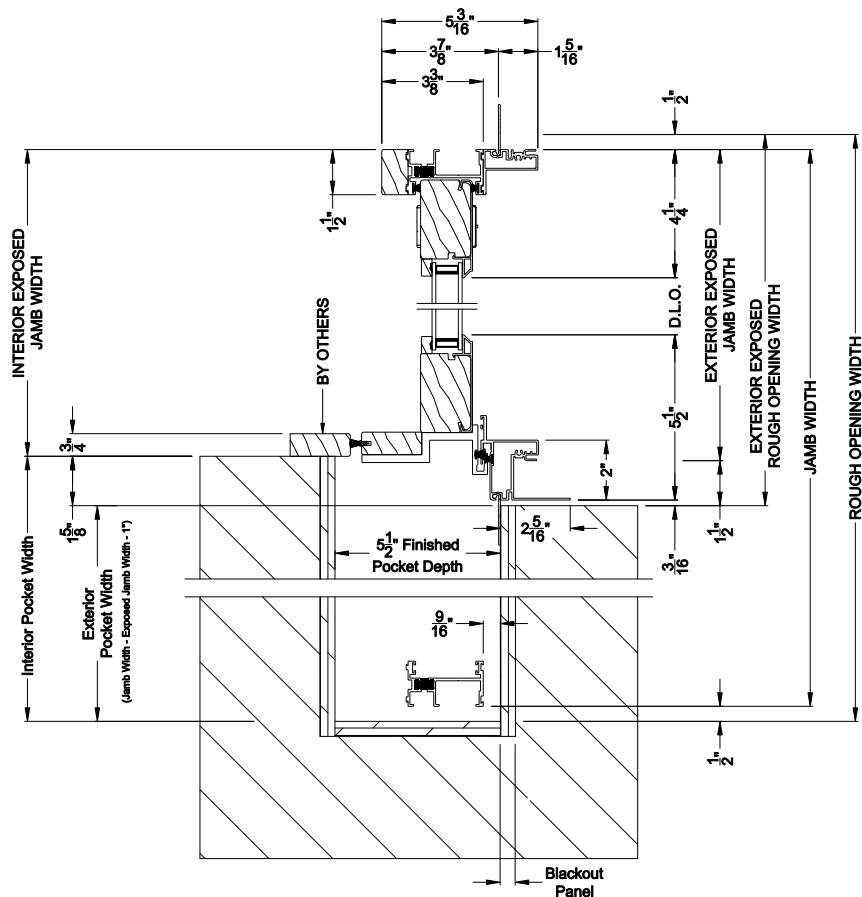

Weather Shield®

Contemporary Collection™

1-3/4" Multi-Slide Doors

CROSS SECTION DETAILS

CONTEMPORARY 1-3/4" MULTI-SLIDE PATIO DOOR (8720)
Vertical Section - Standard Sill - 1 or Bi-parting 2 Panel Door

CONTEMPORARY 1-3/4" MULTI-SLIDE PATIO DOOR (8720)
Vertical Section - with Sill Riser - 1 or Bi-parting 2 Panel Door

CONTEMPORARY 1-3/4" MULTI-SLIDE PATIO DOOR (8720)
Vertical Section - with T-track sill - 1 or Bi-parting 2 Panel Door

CONTEMPORARY 1-3/4" MULTI-SLIDE PATIO DOOR (8720)
Vertical Section - With sill pan

Note: All dimensions are approximate. Weather Shield reserves the right to change specifications without notice.

CONTEMPORARY 1-3/4" MULTI-SLIDE PATIO DOOR (8720)
Horizontal Section - Bi-parting stiles

CONTEMPORARY 1-3/4" MULTI-SLIDE PATIO DOOR (8720)
Horizontal Pocket Section - 1 or Bi-parting 2 Panel Door

Note: All dimensions are approximate. Weather Shield reserves the right to change specifications without notice.

CONTEMPORARY 1-3/4" MULTI-SLIDE PATIO DOOR (8720)
 Horizontal Motorized Pocket Section - 1 or Bi-parting 2 Panel Door

Note: All dimensions are approximate. Weather Shield reserves the right to change specifications without notice.