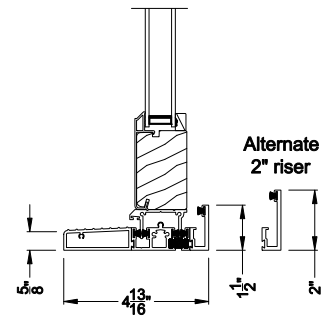

Weather Shield®

Contemporary Collection™

1-3/4" Multi-Slide Doors

CROSS SECTION DETAILS

CONTEMPORARY 1-3/4" MULTI-SLIDE PATIO DOOR (8720)
Vertical Section - Standard Sill - 1 or Bi-parting 2 Panel Door

CONTEMPORARY 1-3/4" MULTI-SLIDE PATIO DOOR (8720)
Vertical Section - with Sill Riser - 1 or Bi-parting 2 Panel Door

CONTEMPORARY 1-3/4" MULTI-SLIDE PATIO DOOR (8720)
Vertical Section - with T-track sill - 1 or Bi-parting 2 Panel Door

CONTEMPORARY 1-3/4" MULTI-SLIDE PATIO DOOR (8720)
Vertical Section - With sill pan

Note: All dimensions are approximate. Weather Shield reserves the right to change specifications without notice.

CONTEMPORARY 1-3/4" MULTI-SLIDE PATIO DOOR (8720)
Horizontal Section - Bi-parting stiles

CONTEMPORARY 1-3/4" MULTI-SLIDE PATIO DOOR (8720)
Horizontal Pocket Section - 1 or Bi-parting 2 Panel Door

Note: All dimensions are approximate. Weather Shield reserves the right to change specifications without notice.

CONTEMPORARY 1-3/4" MULTI-SLIDE PATIO DOOR (8720)
 Horizontal Motorized Pocket Section - 1 or Bi-parting 2 Panel Door

Note: All dimensions are approximate. Weather Shield reserves the right to change specifications without notice.