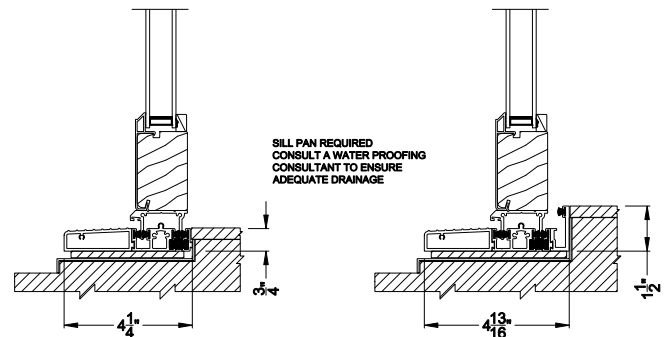

Weather Shield®

Contemporary Collection™

1-3/4" Multi-Slide Doors

CROSS SECTION DETAILS

CONTEMPORARY 1-3/4" MULTI-SLIDE PATIO DOOR (8720)
Vertical Section - Standard Sill - 1 or Bi-parting 2 Panel Door

CONTEMPORARY 1-3/4" MULTI-SLIDE PATIO DOOR (8720)
Vertical Section - with Sill Riser - 1 or Bi-parting 2 Panel Door

CONTEMPORARY 1-3/4" MULTI-SLIDE PATIO DOOR (8720)
Vertical Section - with T-track sill - 1 or Bi-parting 2 Panel Door

CONTEMPORARY 1-3/4" MULTI-SLIDE PATIO DOOR (8720)
Vertical Section - With sill pan

Note: All dimensions are approximate. Weather Shield reserves the right to change specifications without notice.

CONTEMPORARY 1-3/4" MULTI-SLIDE PATIO DOOR (8720)
Horizontal Section - Bi-parting stiles

CONTEMPORARY 1-3/4" MULTI-SLIDE PATIO DOOR (8720)
Horizontal Pocket Section - 1 or Bi-parting 2 Panel Door

Note: All dimensions are approximate. Weather Shield reserves the right to change specifications without notice.

CONTEMPORARY 1-3/4" MULTI-SLIDE PATIO DOOR (8720)
 Horizontal Motorized Pocket Section - 1 or Bi-parting 2 Panel Door

Note: All dimensions are approximate. Weather Shield reserves the right to change specifications without notice.