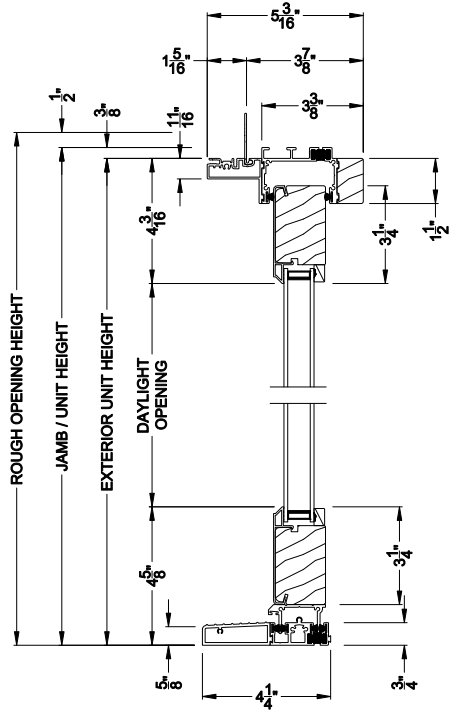

Weather Shield®

Contemporary Collection™

1-3/4" Multi-Slide Doors

CROSS SECTION DETAILS

CONTEMPORARY 1-3/4" MULTI-SLIDE PATIO DOOR (8720)
Vertical Section - Standard Sill - 1 or Bi-parting 2 Panel Door

CONTEMPORARY 1-3/4" MULTI-SLIDE PATIO DOOR (8720)
Vertical Section - with Sill Riser - 1 or Bi-parting 2 Panel Door

CONTEMPORARY 1-3/4" MULTI-SLIDE PATIO DOOR (8720)
Vertical Section - with T-track sill - 1 or Bi-parting 2 Panel Door

CONTEMPORARY 1-3/4" MULTI-SLIDE PATIO DOOR (8720)
Vertical Section - With sill pan

Note: All dimensions are approximate. Weather Shield reserves the right to change specifications without notice.

CONTEMPORARY 1-3/4" MULTI-SLIDE PATIO DOOR (8720)
Horizontal Section - Bi-parting stiles

CONTEMPORARY 1-3/4" MULTI-SLIDE PATIO DOOR (8720)
Horizontal Pocket Section - 1 or Bi-parting 2 Panel Door

Note: All dimensions are approximate. Weather Shield reserves the right to change specifications without notice.

CONTEMPORARY 1-3/4" MULTI-SLIDE PATIO DOOR (8720)
 Horizontal Motorized Pocket Section - 1 or Bi-parting 2 Panel Door

Note: All dimensions are approximate. Weather Shield reserves the right to change specifications without notice.