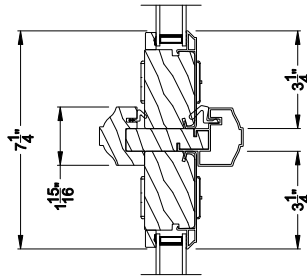

Weather Shield®

Contemporary Collection™

1-3/4" Multi-Slide Doors

CROSS SECTION DETAILS

CONTEMPORARY 1-3/4" MULTI-SLIDE PATIO DOOR (8720)
Vertical Section - Standard Sill - 1 or Bi-parting 2 Panel Door

CONTEMPORARY 1-3/4" MULTI-SLIDE PATIO DOOR (8720)
Vertical Section - with Sill Riser - 1 or Bi-parting 2 Panel Door

CONTEMPORARY 1-3/4" MULTI-SLIDE PATIO DOOR (8720)
Vertical Section - with T-track sill - 1 or Bi-parting 2 Panel Door

CONTEMPORARY 1-3/4" MULTI-SLIDE PATIO DOOR (8720)
Vertical Section - With sill pan

Note: All dimensions are approximate. Weather Shield reserves the right to change specifications without notice.

CONTEMPORARY 1-3/4" MULTI-SLIDE PATIO DOOR (8720)
Horizontal Section - Bi-parting stiles

CONTEMPORARY 1-3/4" MULTI-SLIDE PATIO DOOR (8720)
Horizontal Pocket Section - 1 or Bi-parting 2 Panel Door

Note: All dimensions are approximate. Weather Shield reserves the right to change specifications without notice.

CONTEMPORARY 1-3/4" MULTI-SLIDE PATIO DOOR (8720)
 Horizontal Motorized Pocket Section - 1 or Bi-parting 2 Panel Door

Note: All dimensions are approximate. Weather Shield reserves the right to change specifications without notice.