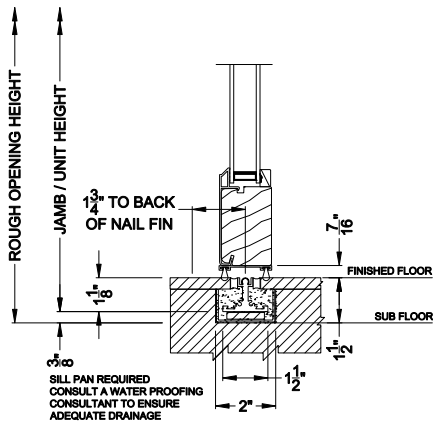

Weather Shield®

Contemporary Collection™

1-3/4" Multi-Slide Doors

CROSS SECTION DETAILS

CONTEMPORARY 1-3/4" MULTI-SLIDE PATIO DOOR (8720)
Vertical Section - Standard Sill - 1 or Bi-parting 2 Panel Door

CONTEMPORARY 1-3/4" MULTI-SLIDE PATIO DOOR (8720)
Vertical Section - with Sill Riser - 1 or Bi-parting 2 Panel Door

CONTEMPORARY 1-3/4" MULTI-SLIDE PATIO DOOR (8720)
Vertical Section - with T-track sill - 1 or Bi-parting 2 Panel Door

CONTEMPORARY 1-3/4" MULTI-SLIDE PATIO DOOR (8720)
Vertical Section - With sill pan

Note: All dimensions are approximate. Weather Shield reserves the right to change specifications without notice.