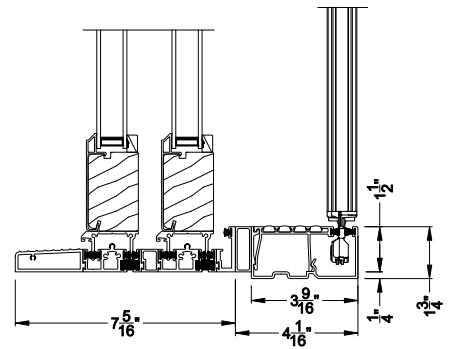

Weather Shield™

Contemporary Collection

1-3/4" Multi-Slide Doors

CROSS SECTION DETAILS

CONTEMPORARY 1-3/4" MULTI-SLIDE PATIO DOOR (8720)
 Vertical Section - Standard Sill - 2 or Bi-parting 4 Panel Door
 Shown with optional Center screen - recess mounted

CONTEMPORARY 1-3/4" MULTI-SLIDE PATIO DOOR (8720)
 Vertical Section - with Sill Riser - 2 or Bi-parting 4 Panel Door
 Shown with optional Center screen - recess mounted

CONTEMPORARY 1-3/4" MULTI-SLIDE PATIO DOOR (8720)
 Vertical Section - Standard Sill - 2 or Bi-parting 4 Panel Door
 Shown with optional Center screen - flush mounted

CONTEMPORARY 1-3/4" MULTI-SLIDE PATIO DOOR (8720)
 Vertical Section - with Sill Riser - 2 or Bi-parting 4 Panel Door
 Shown with optional Center screen - flush mounted

Note: All dimensions are approximate. Weather Shield reserves the right to change specifications without notice.

Weather Shield™

Contemporary Collection

1-3/4" Multi-Slide Doors

CROSS SECTION DETAILS

CONTEMPORARY 1-3/4" MULTI-SLIDE PATIO DOOR (8720)

Horizontal Section - 2 Panel Door
Shown with optional Center screen

Note: All dimensions are approximate. Weather Shield reserves the right to change specifications without notice.