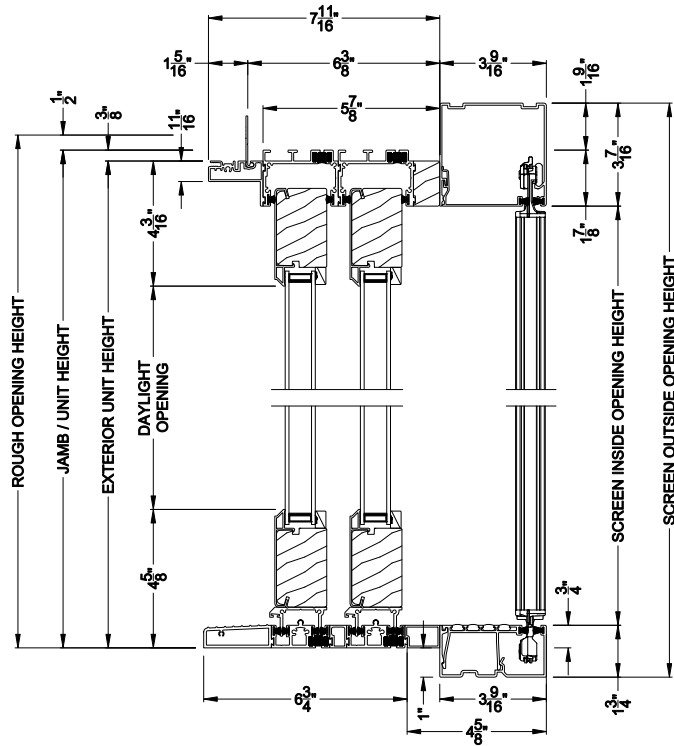

Weather Shield™

Contemporary Collection

1-3/4" Multi-Slide Doors

CROSS SECTION DETAILS

CONTEMPORARY 1-3/4" MULTI-SLIDE PATIO DOOR (8720)
 Vertical Section - Standard Sill - 2 or Bi-parting 4 Panel Door
 Shown with optional Center screen - recess mounted

CONTEMPORARY 1-3/4" MULTI-SLIDE PATIO DOOR (8720)
 Vertical Section - with Sill Riser - 2 or Bi-parting 4 Panel Door
 Shown with optional Center screen - recess mounted

CONTEMPORARY 1-3/4" MULTI-SLIDE PATIO DOOR (8720)
 Vertical Section - Standard Sill - 2 or Bi-parting 4 Panel Door
 Shown with optional Center screen - flush mounted

CONTEMPORARY 1-3/4" MULTI-SLIDE PATIO DOOR (8720)
 Vertical Section - with Sill Riser - 2 or Bi-parting 4 Panel Door
 Shown with optional Center screen - flush mounted

Note: All dimensions are approximate. Weather Shield reserves the right to change specifications without notice.

Weather Shield™

Contemporary Collection

1-3/4" Multi-Slide Doors

CROSS SECTION DETAILS

CONTEMPORARY 1-3/4" MULTI-SLIDE PATIO DOOR (8720)

Horizontal Section - 2 Panel Door
Shown with optional Center screen

Note: All dimensions are approximate. Weather Shield reserves the right to change specifications without notice.