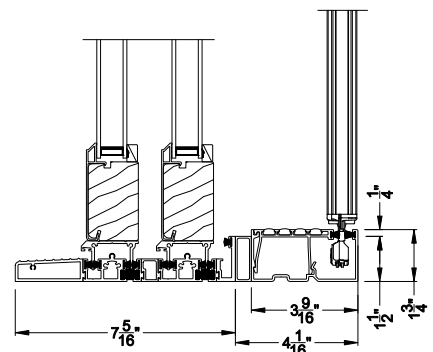

Weather Shield™

Contemporary Collection

1-3/4" Multi-Slide Doors

CROSS SECTION DETAILS

CONTEMPORARY 1-3/4" MULTI-SLIDE PATIO DOOR (8720)
 Vertical Section - Standard Sill - 2 or Bi-parting 4 Panel Door
 Shown with optional Center screen - recess mounted

CONTEMPORARY 1-3/4" MULTI-SLIDE PATIO DOOR (8720)
 Vertical Section - with Sill Riser - 2 or Bi-parting 4 Panel Door
 Shown with optional Center screen - flush mounted

Note: All dimensions are approximate. Weather Shield reserves the right to change specifications without notice.

Weather Shield™

Contemporary Collection

1-3/4" Multi-Slide Doors

CROSS SECTION DETAILS

CONTEMPORARY 1-3/4" MULTI-SLIDE PATIO DOOR (8720)

Horizontal Section - 2 Panel Door
Shown with optional Center screen

Note: All dimensions are approximate. Weather Shield reserves the right to change specifications without notice.

Note: All dimensions are approximate. Weather Shield reserves the right to change specifications without notice.