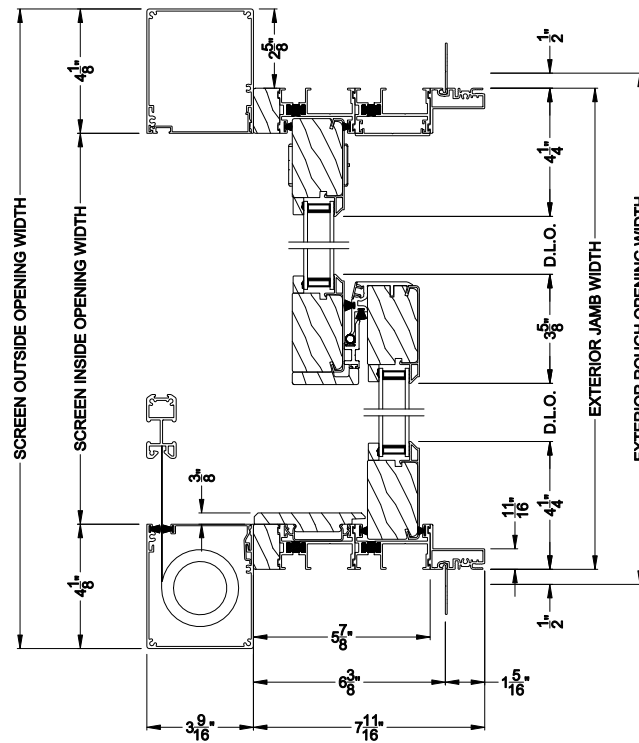

CONTEMPORARY 1-3/4" MULTI-SLIDE PATIO DOOR (8720)
 Vertical Section - with Sill Riser - 2 or Bi-parting 4 Panel Door
 Shown with optional Center screen - flush mounted

Note: All dimensions are approximate. Weather Shield reserves the right to change specifications without notice.

Weather Shield™

Contemporary Collection

1-3/4" Multi-Slide Doors

CROSS SECTION DETAILS

CONTEMPORARY 1-3/4" MULTI-SLIDE PATIO DOOR (8720)

Horizontal Section - 2 Panel Door
Shown with optional Center screen

Note: All dimensions are approximate. Weather Shield reserves the right to change specifications without notice.

Note: All dimensions are approximate. Weather Shield reserves the right to change specifications without notice.