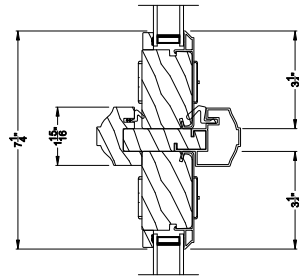

Weather Shield™

Contemporary Collection

1-3/4" Multi-Slide Doors

CROSS SECTION DETAILS

CONTEMPORARY 1-3/4" MULTI-SLIDE PATIO DOOR (8720)

Horizontal Section - 2 Panel Door
Shown with optional Center screen

Note: All dimensions are approximate. Weather Shield reserves the right to change specifications without notice.

Weather Shield™

Contemporary Collection

1-3/4" Multi-Slide Doors

CROSS SECTION DETAILS

CONTEMPORARY 1-3/4" MULTI-SLIDE PATIO DOOR (8720)
Horizontal Section - Bi-parting stiles

CONTEMPORARY 1-3/4" MULTI-SLIDE PATIO DOOR (8720)
Horizontal Section - 2 Panel or Bi-parting 4 Panel Door
Shown with optional center screen