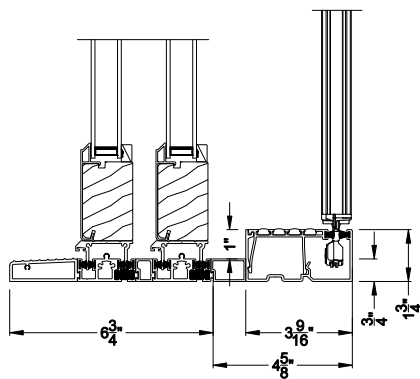

Weather Shield™

Contemporary Collection

1-3/4" Multi-Slide Doors

CROSS SECTION DETAILS

CONTEMPORARY 1-3/4" MULTI-SLIDE PATIO DOOR (8720)
 Vertical Section - Standard Sill - 2 or Bi-parting 4 Panel Door
 Shown with optional Center screen - recess mounted

CONTEMPORARY 1-3/4" MULTI-SLIDE PATIO DOOR (8720)
 Vertical Section - with Sill Riser - 2 or Bi-parting 4 Panel Door
 Shown with optional Center screen - recess mounted

CONTEMPORARY 1-3/4" MULTI-SLIDE PATIO DOOR (8720)
 Vertical Section - Standard Sill - 2 or Bi-parting 4 Panel Door
 Shown with optional Center screen - flush mounted

CONTEMPORARY 1-3/4" MULTI-SLIDE PATIO DOOR (8720)
 Vertical Section - with Sill Riser - 2 or Bi-parting 4 Panel Door
 Shown with optional Center screen - flush mounted

Note: All dimensions are approximate. Weather Shield reserves the right to change specifications without notice.

Weather Shield™

Contemporary Collection

1-3/4" Multi-Slide Doors

CROSS SECTION DETAILS

CONTEMPORARY 1-3/4" MULTI-SLIDE PATIO DOOR (8720)

Horizontal Section - 2 Panel Door
Shown with optional Center screen

Note: All dimensions are approximate. Weather Shield reserves the right to change specifications without notice.