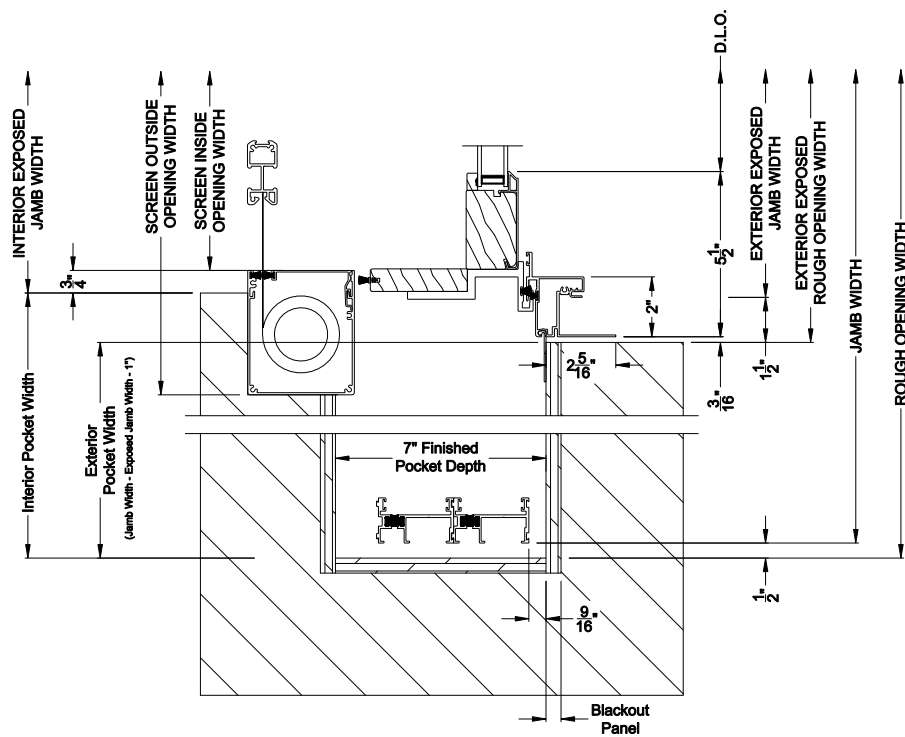

Weather Shield™

Contemporary Collection

1-3/4" Multi-Slide Doors

CROSS SECTION DETAILS

CONTEMPORARY 1-3/4" MULTI-SLIDE PATIO DOOR (8720)

Horizontal Section - 2 Panel Door
Shown with optional Center screen

Note: All dimensions are approximate. Weather Shield reserves the right to change specifications without notice.

Weather Shield™

Contemporary Collection

1-3/4" Multi-Slide Doors

CROSS SECTION DETAILS

CONTEMPORARY 1-3/4" MULTI-SLIDE PATIO DOOR (8720)
Horizontal Section - Bi-parting stiles

CONTEMPORARY 1-3/4" MULTI-SLIDE PATIO DOOR (8720)
Horizontal Section - 2 Panel or Bi-parting 4 Panel Door
Shown with optional center screen

Note: All dimensions are approximate. Weather Shield reserves the right to change specifications without notice.