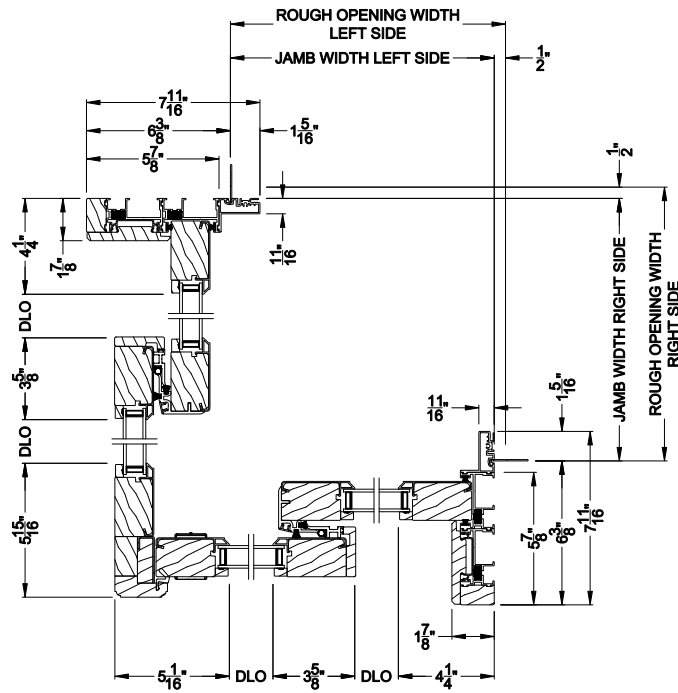

Note: All dimensions are approximate. Weather Shield reserves the right to change specifications without notice.