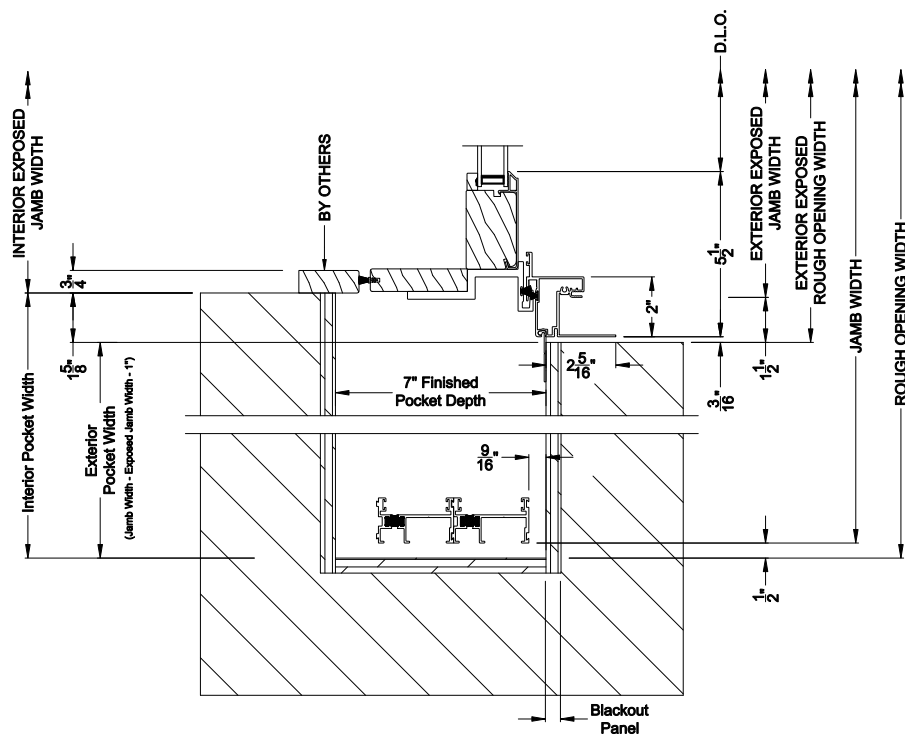

CONTEMPORARY 1-3/4" MULTI-SLIDE PATIO DOOR (8720)
Vertical Section - with T-track sill - 2 or Bi-parting 4 Panel Door

CONTEMPORARY 1-3/4" MULTI-SLIDE PATIO DOOR (8720)
Vertical Section - With sill pan

Note: All dimensions are approximate. Weather Shield reserves the right to change specifications without notice.

CONTEMPORARY 1-3/4" MULTI-SLIDE PATIO DOOR (8720)
 Horizontal Section - 2 Panel Door

Note: All dimensions are approximate. Weather Shield reserves the right to change specifications without notice.

CONTEMPORARY 1-3/4" MULTI-SLIDE PATIO DOOR (8720)
Horizontal Section - Bi-parting stiles

CONTEMPORARY 1-3/4" MULTI-SLIDE PATIO DOOR (8720)
Horizontal Pocket Section - 2 or Bi-parting 4 Panel Door

Note: All dimensions are approximate. Weather Shield reserves the right to change specifications without notice.

CONTEMPORARY 1-3/4" MULTI-SLIDE PATIO DOOR (8720)
 Horizontal Motorized Pocket Section - 2 or Bi-parting 4 Panel Door

Note: All dimensions are approximate. Weather Shield reserves the right to change specifications without notice.