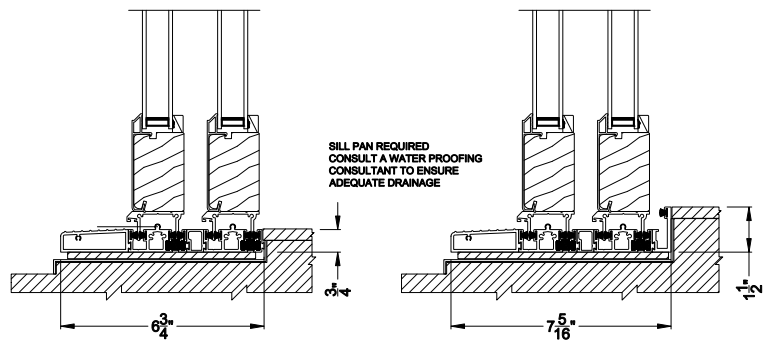

Weather Shield® Contemporary Collection™

1-3/4" Multi-Slide Doors CROSS SECTION DETAILS

CONTEMPORARY 1-3/4" MULTI-SLIDE PATIO DOOR (8720)
Vertical Section - Standard Sill - 2 or Bi-parting 4 Panel Door

CONTEMPORARY 1-3/4" MULTI-SLIDE PATIO DOOR (8720)
Vertical Section - with Sill Riser - 2 or Bi-parting 4 Panel Door

CONTEMPORARY 1-3/4" MULTI-SLIDE PATIO DOOR (8720)
Vertical Section - with T-track sill - 2 or Bi-parting 4 Panel Door

CONTEMPORARY 1-3/4" MULTI-SLIDE PATIO DOOR (8720)
Vertical Section - With sill pan

Note: All dimensions are approximate. Weather Shield reserves the right to change specifications without notice.

CONTEMPORARY 1-3/4" MULTI-SLIDE PATIO DOOR (8720)
 Horizontal Section - 2 Panel Door

Note: All dimensions are approximate. Weather Shield reserves the right to change specifications without notice.

CONTEMPORARY 1-3/4" MULTI-SLIDE PATIO DOOR (8720)
Horizontal Section - Bi-parting stiles

CONTEMPORARY 1-3/4" MULTI-SLIDE PATIO DOOR (8720)
Horizontal Pocket Section - 2 or Bi-parting 4 Panel Door

Note: All dimensions are approximate. Weather Shield reserves the right to change specifications without notice.