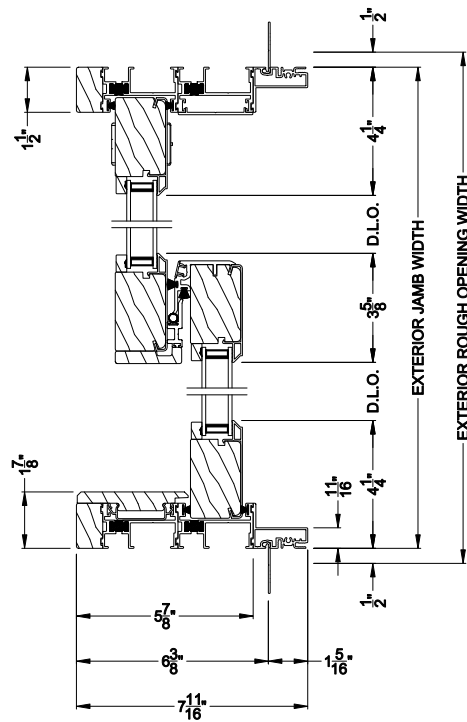

Weather Shield® Contemporary Collection™

1-3/4" Multi-Slide Doors CROSS SECTION DETAILS

CONTEMPORARY 1-3/4" MULTI-SLIDE PATIO DOOR (8720)
Vertical Section - Standard Sill - 2 or Bi-parting 4 Panel Door

CONTEMPORARY 1-3/4" MULTI-SLIDE PATIO DOOR (8720)
Vertical Section - with Sill Riser - 2 or Bi-parting 4 Panel Door

CONTEMPORARY 1-3/4" MULTI-SLIDE PATIO DOOR (8720)
Vertical Section - with T-track sill - 2 or Bi-parting 4 Panel Door

CONTEMPORARY 1-3/4" MULTI-SLIDE PATIO DOOR (8720)
Vertical Section - With sill pan

Note: All dimensions are approximate. Weather Shield reserves the right to change specifications without notice.

CONTEMPORARY 1-3/4" MULTI-SLIDE PATIO DOOR (8720)
 Horizontal Section - 2 Panel Door

Note: All dimensions are approximate. Weather Shield reserves the right to change specifications without notice.

CONTEMPORARY 1-3/4" MULTI-SLIDE PATIO DOOR (8720)
Horizontal Section - Bi-parting stiles

CONTEMPORARY 1-3/4" MULTI-SLIDE PATIO DOOR (8720)
Horizontal Pocket Section - 2 or Bi-parting 4 Panel Door

Note: All dimensions are approximate. Weather Shield reserves the right to change specifications without notice.