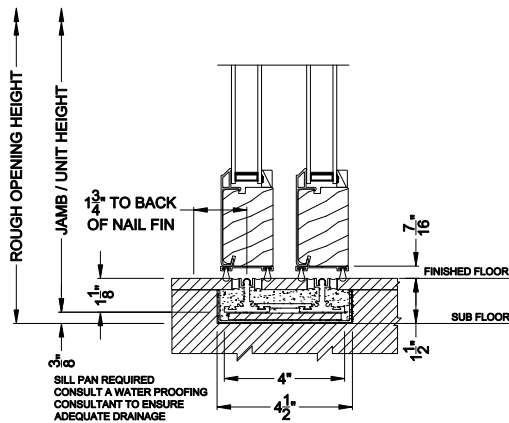

CONTEMPORARY 1-3/4" MULTI-SLIDE PATIO DOOR (8720)
Vertical Section - with T-track sill - 2 or Bi-parting 4 Panel Door

CONTEMPORARY 1-3/4" MULTI-SLIDE PATIO DOOR (8720)
Vertical Section - With sill pan

Note: All dimensions are approximate. Weather Shield reserves the right to change specifications without notice.