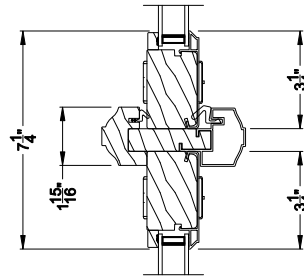

CONTEMPORARY 1-3/4" MULTI-SLIDE PATIO DOOR (8720)
Vertical Section - with T-track sill - 2 or Bi-parting 4 Panel Door

CONTEMPORARY 1-3/4" MULTI-SLIDE PATIO DOOR (8720)
Vertical Section - With sill pan

Note: All dimensions are approximate. Weather Shield reserves the right to change specifications without notice.

CONTEMPORARY 1-3/4" MULTI-SLIDE PATIO DOOR (8720)
 Horizontal Section - 2 Panel Door

Note: All dimensions are approximate. Weather Shield reserves the right to change specifications without notice.

CONTEMPORARY 1-3/4" MULTI-SLIDE PATIO DOOR (8720)
Horizontal Section - Bi-parting stiles

CONTEMPORARY 1-3/4" MULTI-SLIDE PATIO DOOR (8720)
Horizontal Pocket Section - 2 or Bi-parting 4 Panel Door

Note: All dimensions are approximate. Weather Shield reserves the right to change specifications without notice.