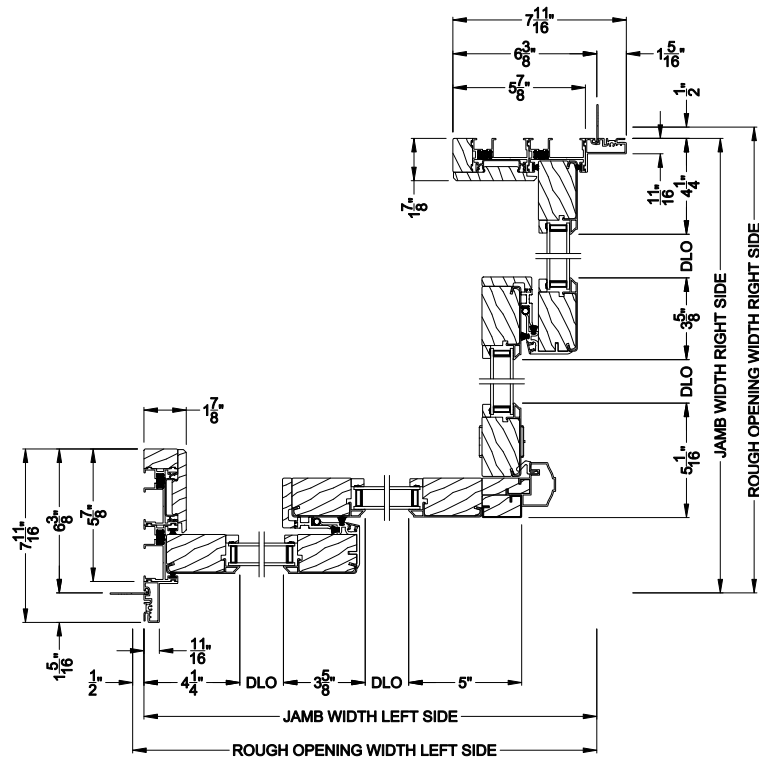

CONTEMPORARY 1-3/4" MULTI-SLIDE PATIO DOOR (8720)
Horizontal Section - 2L2R Panel Inside Corner Door

CONTEMPORARY 1-3/4" MULTI-SLIDE PATIO DOOR (8720)
Horizontal Section - 2L2R Panel Outside Corner Door

Note: All dimensions are approximate. Weather Shield reserves the right to change specifications without notice.