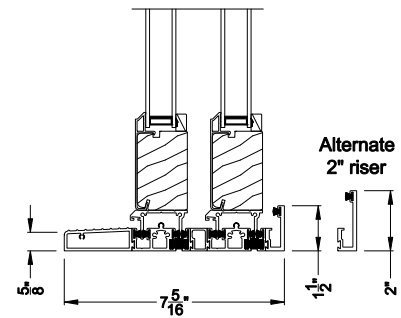

Weather Shield® Contemporary Collection™

1-3/4" Multi-Slide Doors CROSS SECTION DETAILS

CONTEMPORARY 1-3/4" MULTI-SLIDE PATIO DOOR (8720)
Vertical Section - Standard Sill - 2 or Bi-parting 4 Panel Door

CONTEMPORARY 1-3/4" MULTI-SLIDE PATIO DOOR (8720)
Vertical Section - with Sill Riser - 2 or Bi-parting 4 Panel Door

CONTEMPORARY 1-3/4" MULTI-SLIDE PATIO DOOR (8720)
Vertical Section - with T-track sill - 2 or Bi-parting 4 Panel Door

CONTEMPORARY 1-3/4" MULTI-SLIDE PATIO DOOR (8720)
Vertical Section - With sill pan

Note: All dimensions are approximate. Weather Shield reserves the right to change specifications without notice.

CONTEMPORARY 1-3/4" MULTI-SLIDE PATIO DOOR (8720)
 Horizontal Section - 2 Panel Door

Note: All dimensions are approximate. Weather Shield reserves the right to change specifications without notice.

CONTEMPORARY 1-3/4" MULTI-SLIDE PATIO DOOR (8720)
Horizontal Section - Bi-parting stiles

CONTEMPORARY 1-3/4" MULTI-SLIDE PATIO DOOR (8720)
Horizontal Pocket Section - 2 or Bi-parting 4 Panel Door

Note: All dimensions are approximate. Weather Shield reserves the right to change specifications without notice.