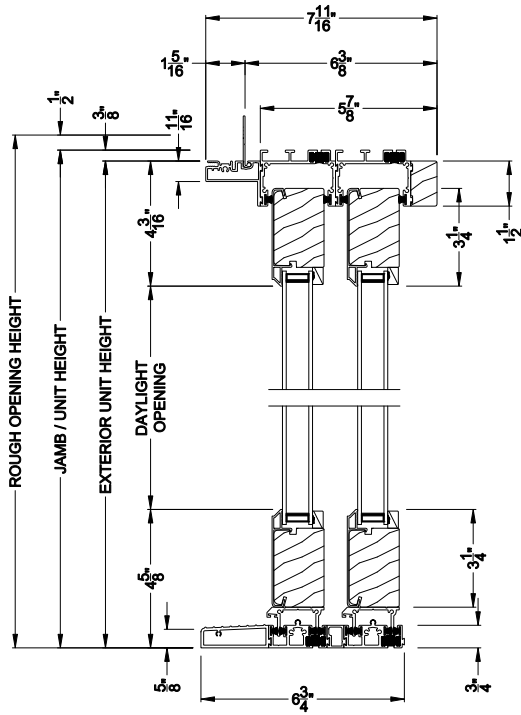

Weather Shield® Contemporary Collection™

1-3/4" Multi-Slide Doors CROSS SECTION DETAILS

CONTEMPORARY 1-3/4" MULTI-SLIDE PATIO DOOR (8720)
Vertical Section - Standard Sill - 2 or Bi-parting 4 Panel Door

CONTEMPORARY 1-3/4" MULTI-SLIDE PATIO DOOR (8720)
Vertical Section - with Sill Riser - 2 or Bi-parting 4 Panel Door

CONTEMPORARY 1-3/4" MULTI-SLIDE PATIO DOOR (8720)
Vertical Section - with T-track sill - 2 or Bi-parting 4 Panel Door

CONTEMPORARY 1-3/4" MULTI-SLIDE PATIO DOOR (8720)
Vertical Section - With sill pan

Note: All dimensions are approximate. Weather Shield reserves the right to change specifications without notice.

CONTEMPORARY 1-3/4" MULTI-SLIDE PATIO DOOR (8720)
 Horizontal Section - 2 Panel Door

Note: All dimensions are approximate. Weather Shield reserves the right to change specifications without notice.

CONTEMPORARY 1-3/4" MULTI-SLIDE PATIO DOOR (8720)
Horizontal Section - Bi-parting stiles

CONTEMPORARY 1-3/4" MULTI-SLIDE PATIO DOOR (8720)
Horizontal Pocket Section - 2 or Bi-parting 4 Panel Door

Note: All dimensions are approximate. Weather Shield reserves the right to change specifications without notice.