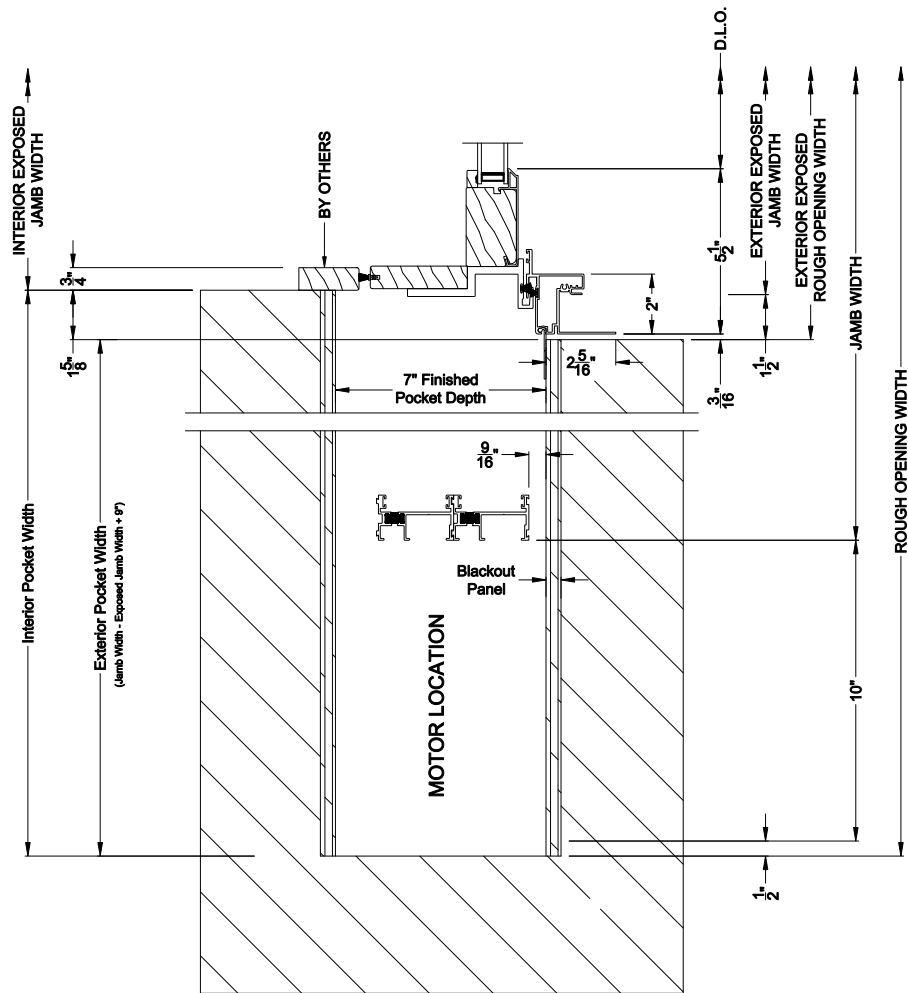

CONTEMPORARY 1-3/4" MULTI-SLIDE PATIO DOOR (8720)
Vertical Section - with T-track sill - 2 or Bi-parting 4 Panel Door

CONTEMPORARY 1-3/4" MULTI-SLIDE PATIO DOOR (8720)
Vertical Section - With sill pan

Note: All dimensions are approximate. Weather Shield reserves the right to change specifications without notice.

CONTEMPORARY 1-3/4" MULTI-SLIDE PATIO DOOR (8720)
 Horizontal Section - 2 Panel Door

Note: All dimensions are approximate. Weather Shield reserves the right to change specifications without notice.

CONTEMPORARY 1-3/4" MULTI-SLIDE PATIO DOOR (8720)
Horizontal Section - Bi-parting stiles

CONTEMPORARY 1-3/4" MULTI-SLIDE PATIO DOOR (8720)
Horizontal Pocket Section - 2 or Bi-parting 4 Panel Door

Note: All dimensions are approximate. Weather Shield reserves the right to change specifications without notice.

CONTEMPORARY 1-3/4" MULTI-SLIDE PATIO DOOR (8720)
 Horizontal Motorized Pocket Section - 2 or Bi-parting 4 Panel Door

Note: All dimensions are approximate. Weather Shield reserves the right to change specifications without notice.