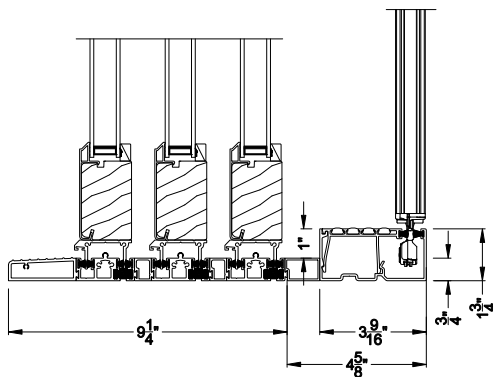

CONTEMPORARY 1-3/4" MULTI-SLIDE PATIO DOOR (8720)

Vertical Section - Flush Sill - 3 or Bi-parting 6 Panel Door
Shown with optional Center screen - flush mounted