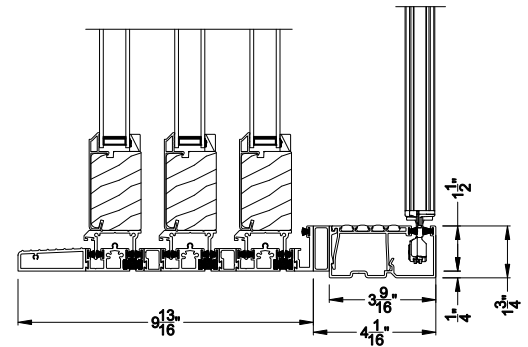

Weather Shield™

Contemporary Collection

1-3/4" Multi-Slide Doors

CROSS SECTION DETAILS

CONTEMPORARY 1-3/4" MULTI-SLIDE PATIO DOOR (8720)

Vertical Section - Standard Sill - 3 or Bi-parting 6 Panel Door
Shown with optional Center screen - recess mounted

Note: All dimensions are approximate. Weather Shield reserves the right to change specifications without notice.

Weather Shield™

Contemporary Collection

1-3/4" Multi-Slide Doors

CROSS SECTION DETAILS

CONTEMPORARY 1-3/4" MULTI-SLIDE PATIO DOOR (8720)