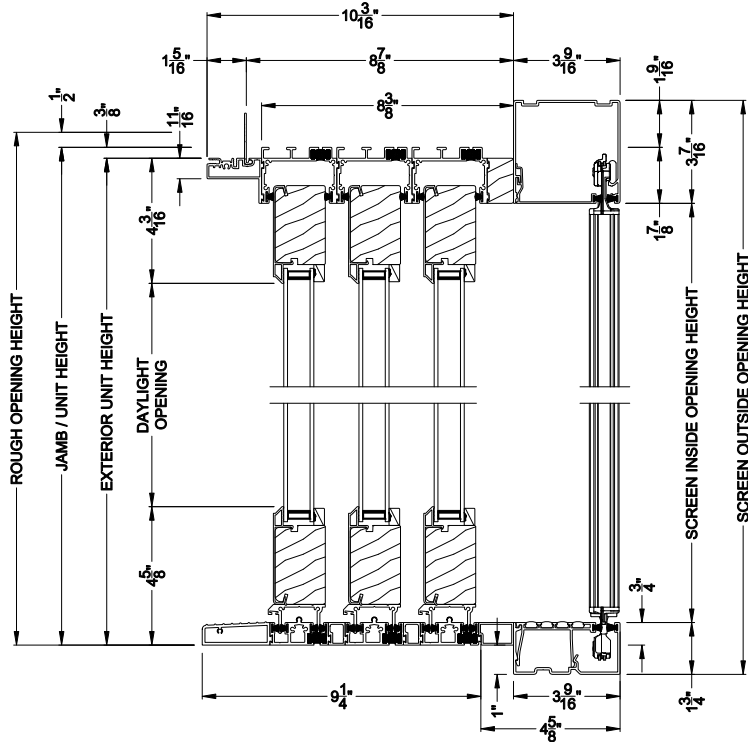

Weather Shield™

Contemporary Collection

1-3/4" Multi-Slide Doors

CROSS SECTION DETAILS

CONTEMPORARY 1-3/4" MULTI-SLIDE PATIO DOOR (8720)

Vertical Section - Standard Sill - 3 or Bi-parting 6 Panel Door
Shown with optional Center screen - recess mounted

CONTEMPORARY 1-3/4" MULTI-SLIDE PATIO DOOR (8720)

Vertical Section - with Sill Riser - 3 or Bi-parting 6 Panel Door
Shown with optional Center screen - recess mounted

CONTEMPORARY 1-3/4" MULTI-SLIDE PATIO DOOR (8720)

Vertical Section - Flush Sill - 3 or Bi-parting 6 Panel Door
Shown with optional Center screen - flush mounted

CONTEMPORARY 1-3/4" MULTI-SLIDE PATIO DOOR (8720)

Vertical Section - with Sill Riser - 3 or Bi-parting 6 Panel Door
Shown with optional Center screen - flush mounted

Note: All dimensions are approximate. Weather Shield reserves the right to change specifications without notice.

Weather Shield™

Contemporary Collection

1-3/4" Multi-Slide Doors

CROSS SECTION DETAILS

CONTEMPORARY 1-3/4" MULTI-SLIDE PATIO DOOR (8720)