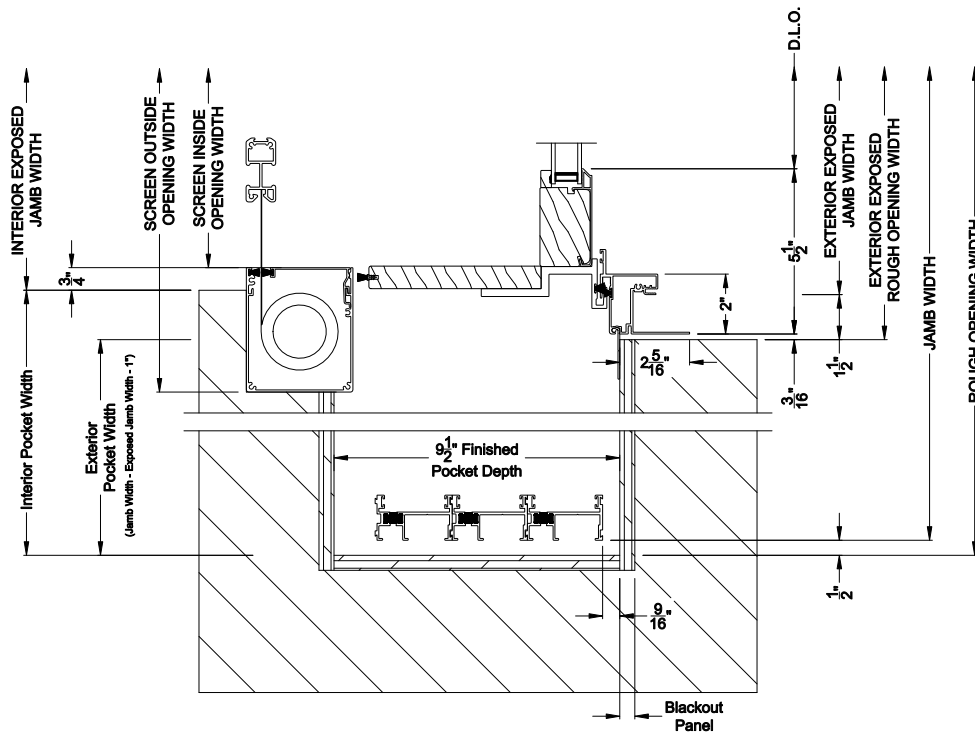

Note: All dimensions are approximate. Weather Shield reserves the right to change specifications without notice.

Weather Shield™

Contemporary Collection

1-3/4" Multi-Slide Doors

CROSS SECTION DETAILS

CONTEMPORARY 1-3/4" MULTI-SLIDE PATIO DOOR (8720)

Horizontal Section - 3 Panel Door
Shown with optional Center screen

Note: All dimensions are approximate. Weather Shield reserves the right to change specifications without notice.

Weather Shield™

Contemporary Collection

1-3/4" Multi-Slide Doors

CROSS SECTION DETAILS

CONTEMPORARY 1-3/4" MULTI-SLIDE PATIO DOOR (8720)
Horizontal Section - Bi-parting stiles

CONTEMPORARY 1-3/4" MULTI-SLIDE PATIO DOOR (8720)
Horizontal Section - 3 Panel or Bi-parting 6 Panel Door
Shown with optional Center screen

Note: All dimensions are approximate. Weather Shield reserves the right to change specifications without notice.