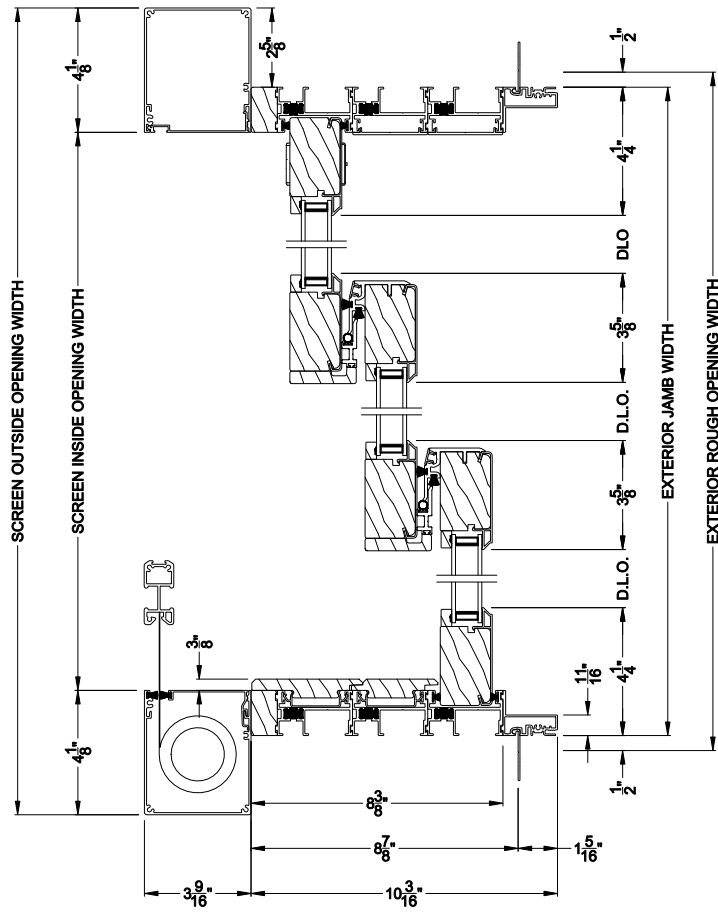

Vertical Section - Flush Sill - 3 or Bi-parting 6 Panel Door
Shown with optional Center screen - flush mounted

CONTEMPORARY 1-3/4" MULTI-SLIDE PATIO DOOR (8720)

Vertical Section - with Sill Riser - 3 or Bi-parting 6 Panel Door
Shown with optional Center screen - flush mounted

Note: All dimensions are approximate. Weather Shield reserves the right to change specifications without notice.

Weather Shield™

Contemporary Collection

1-3/4" Multi-Slide Doors

CROSS SECTION DETAILS

CONTEMPORARY 1-3/4" MULTI-SLIDE PATIO DOOR (8720)

Horizontal Section - 3 Panel Door
Shown with optional Center screen

Note: All dimensions are approximate. Weather Shield reserves the right to change specifications without notice.

Weather Shield™

Contemporary Collection