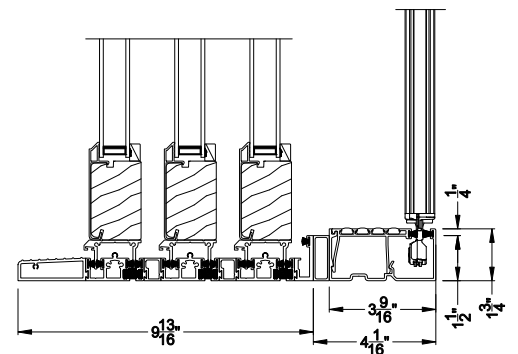

Weather Shield™

Contemporary Collection

1-3/4" Multi-Slide Doors

CROSS SECTION DETAILS

CONTEMPORARY 1-3/4" MULTI-SLIDE PATIO DOOR (8720)

Vertical Section - Standard Sill - 3 or Bi-parting 6 Panel Door
Shown with optional Center screen - recess mounted

CONTEMPORARY 1-3/4" MULTI-SLIDE PATIO DOOR (8720)

Vertical Section - with Sill Riser - 3 or Bi-parting 6 Panel Door
Shown with optional Center screen - recess mounted

CONTEMPORARY 1-3/4" MULTI-SLIDE PATIO DOOR (8720)

Vertical Section - Flush Sill - 3 or Bi-parting 6 Panel Door
Shown with optional Center screen - flush mounted

CONTEMPORARY 1-3/4" MULTI-SLIDE PATIO DOOR (8720)

Vertical Section - with Sill Riser - 3 or Bi-parting 6 Panel Door
Shown with optional Center screen - flush mounted

Note: All dimensions are approximate. Weather Shield reserves the right to change specifications without notice.

Weather Shield™

Contemporary Collection

1-3/4" Multi-Slide Doors

CROSS SECTION DETAILS

CONTEMPORARY 1-3/4" MULTI-SLIDE PATIO DOOR (8720)