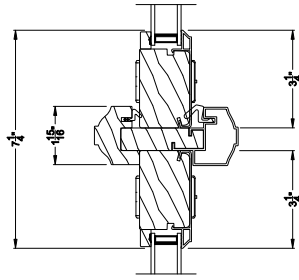

Horizontal Section - 3 Panel Door
Shown with optional Center screen

Note: All dimensions are approximate. Weather Shield reserves the right to change specifications without notice.

Weather Shield™

Contemporary Collection

1-3/4" Multi-Slide Doors

CROSS SECTION DETAILS

CONTEMPORARY 1-3/4" MULTI-SLIDE PATIO DOOR (8720)
Horizontal Section - Bi-parting stiles

CONTEMPORARY 1-3/4" MULTI-SLIDE PATIO DOOR (8720)
Horizontal Section - 3 Panel or Bi-parting 6 Panel Door
Shown with optional Center screen