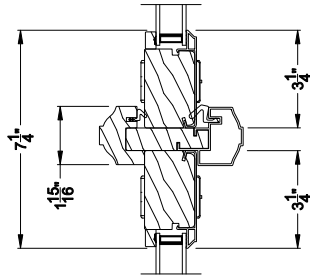

CONTEMPORARY 1-3/4" MULTI-SLIDE PATIO DOOR (8720)
Vertical Section - With sill pan

CONTEMPORARY 1-3/4" MULTI-SLIDE PATIO DOOR (8720)
Vertical Section - with T-track sill - 3 or Bi-parting 6 Panel Door

CONTEMPORARY 1-3/4" MULTI-SLIDE PATIO DOOR (8720)
Vertical Section - With sill pan

Note: All dimensions are approximate. Weather Shield reserves the right to change specifications without notice.

CONTEMPORARY 1-3/4" MULTI-SLIDE PATIO DOOR (8720)
 Horizontal Section - 3 Panel Door

Note: All dimensions are approximate. Weather Shield reserves the right to change specifications without notice.