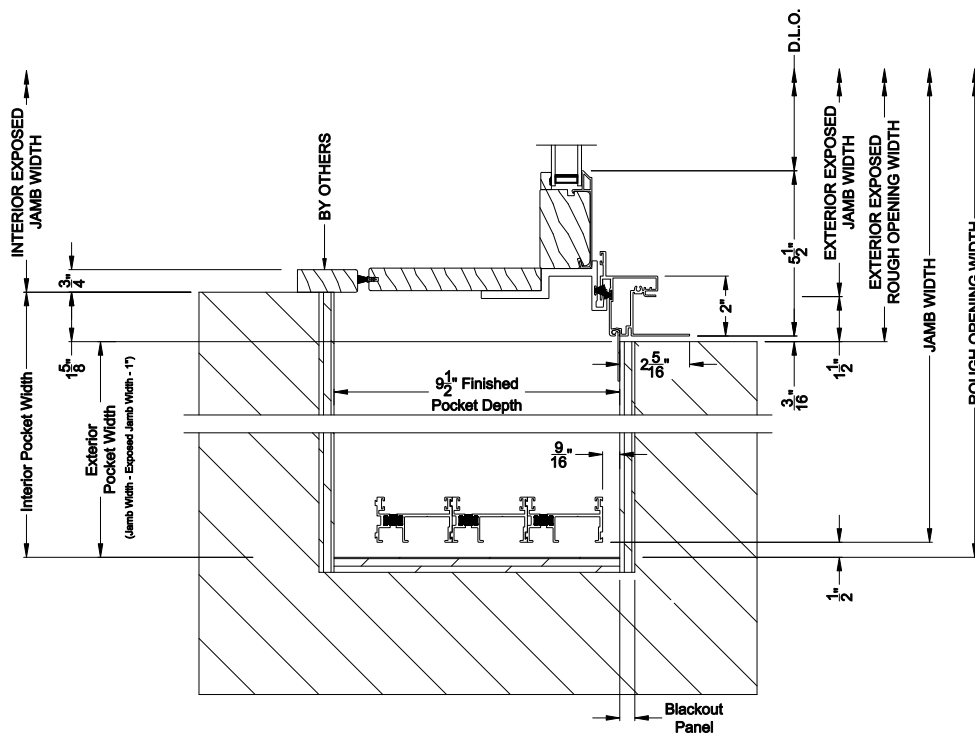

Note: All dimensions are approximate. Weather Shield reserves the right to change specifications without notice.

CONTEMPORARY 1-3/4" MULTI-SLIDE PATIO DOOR (8720)
 Horizontal Section - 3 Panel Door

Note: All dimensions are approximate. Weather Shield reserves the right to change specifications without notice.

CONTEMPORARY 1-3/4" MULTI-SLIDE PATIO DOOR (8720)
Horizontal Section - Bi-parting stiles

CONTEMPORARY 1-3/4" MULTI-SLIDE PATIO DOOR (8720)
Horizontal Pocket Section - 3 or Bi-parting 6 Panel Door

Note: All dimensions are approximate. Weather Shield reserves the right to change specifications without notice.

CONTEMPORARY 1-3/4" MULTI-SLIDE PATIO DOOR (8720)
 Horizontal Motorized Pocket Section - 3 or Bi-parting 6 Panel Door

Note: All dimensions are approximate. Weather Shield reserves the right to change specifications without notice.