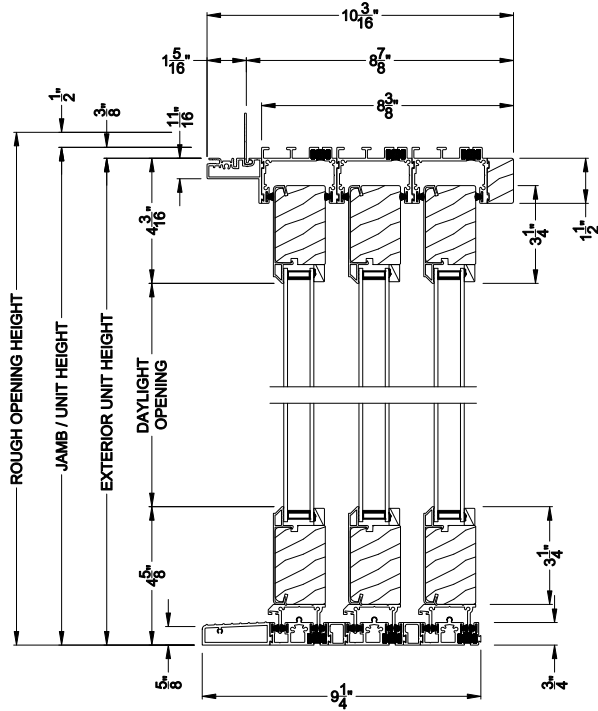

Weather Shield® Contemporary Collection™

1-3/4" Multi-Slide Doors CROSS SECTION DETAILS

CONTEMPORARY 1-3/4" MULTI-SLIDE PATIO DOOR (8720)
Vertical Section - Standard Sill - 3 or Bi-parting 6 Panel Door

CONTEMPORARY 1-3/4" MULTI-SLIDE PATIO DOOR (8720)
Vertical Section - with Sill Riser - 3 or Bi-parting 6 Panel Door

CONTEMPORARY 1-3/4" MULTI-SLIDE PATIO DOOR (8720)
Vertical Section - With sill pan

CONTEMPORARY 1-3/4" MULTI-SLIDE PATIO DOOR (8720)
Vertical Section - with T-track sill - 3 or Bi-parting 6 Panel Door

CONTEMPORARY 1-3/4" MULTI-SLIDE PATIO DOOR (8720)
Vertical Section - With sill pan

Note: All dimensions are approximate. Weather Shield reserves the right to change specifications without notice.

CONTEMPORARY 1-3/4" MULTI-SLIDE PATIO DOOR (8720)
 Horizontal Section - 3 Panel Door

Note: All dimensions are approximate. Weather Shield reserves the right to change specifications without notice.