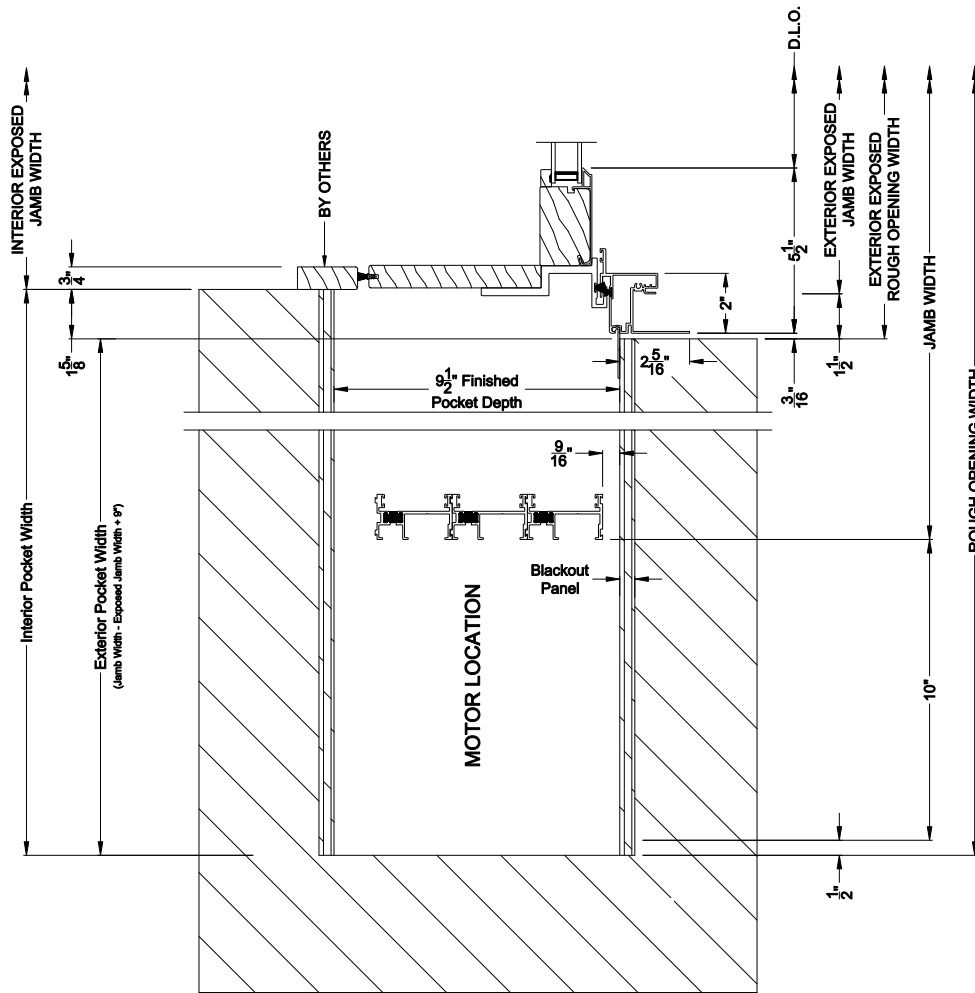

Note: All dimensions are approximate. Weather Shield reserves the right to change specifications without notice.

CONTEMPORARY 1-3/4" MULTI-SLIDE PATIO DOOR (8720)
 Horizontal Section - 3 Panel Door

Note: All dimensions are approximate. Weather Shield reserves the right to change specifications without notice.

CONTEMPORARY 1-3/4" MULTI-SLIDE PATIO DOOR (8720)
Horizontal Section - Bi-parting stiles

CONTEMPORARY 1-3/4" MULTI-SLIDE PATIO DOOR (8720)
Horizontal Pocket Section - 3 or Bi-parting 6 Panel Door

Note: All dimensions are approximate. Weather Shield reserves the right to change specifications without notice.

CONTEMPORARY 1-3/4" MULTI-SLIDE PATIO DOOR (8720)
 Horizontal Motorized Pocket Section - 3 or Bi-parting 6 Panel Door

Note: All dimensions are approximate. Weather Shield reserves the right to change specifications without notice.