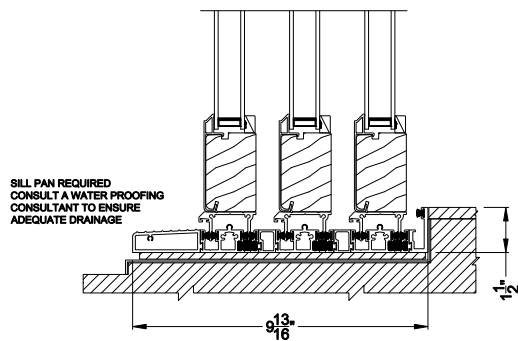

CONTEMPORARY 1-3/4" MULTI-SLIDE PATIO DOOR (8720)
Horizontal Section - 3 Panel Door

CONTEMPORARY 1-3/4" MULTI-SLIDE PATIO DOOR (8720)
Vertical Section - With sill pan

Note: All dimensions are approximate. Weather Shield reserves the right to change specifications without notice.