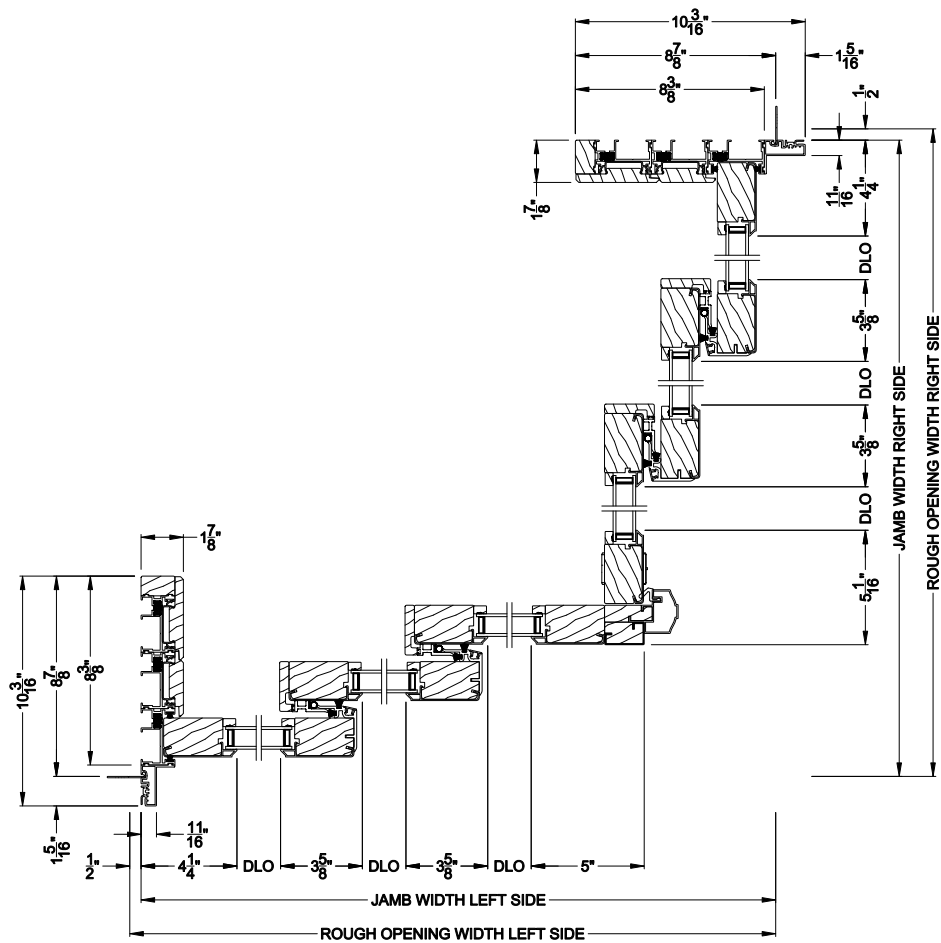

CONTEMPORARY 1-3/4" MULTI-SLIDE PATIO DOOR (8720)
Horizontal Section - 3L3R Panel Inside Corner Door

CONTEMPORARY 1-3/4" MULTI-SLIDE PATIO DOOR (8720)
Horizontal Section - 3L3R Panel Outside Corner Door

Note: All dimensions are approximate. Weather Shield reserves the right to change specifications without notice.