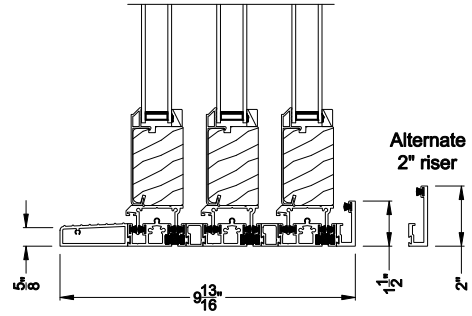

Weather Shield® Contemporary Collection™

1-3/4" Multi-Slide Doors CROSS SECTION DETAILS

CONTEMPORARY 1-3/4" MULTI-SLIDE PATIO DOOR (8720)
Vertical Section - Standard Sill - 3 or Bi-parting 6 Panel Door

CONTEMPORARY 1-3/4" MULTI-SLIDE PATIO DOOR (8720)
Vertical Section - with Sill Riser - 3 or Bi-parting 6 Panel Door

CONTEMPORARY 1-3/4" MULTI-SLIDE PATIO DOOR (8720)
Vertical Section - With sill pan

CONTEMPORARY 1-3/4" MULTI-SLIDE PATIO DOOR (8720)
Vertical Section - with T-track sill - 3 or Bi-parting 6 Panel Door

CONTEMPORARY 1-3/4" MULTI-SLIDE PATIO DOOR (8720)
Vertical Section - With sill pan

Note: All dimensions are approximate. Weather Shield reserves the right to change specifications without notice.

CONTEMPORARY 1-3/4" MULTI-SLIDE PATIO DOOR (8720)
 Horizontal Section - 3 Panel Door

Note: All dimensions are approximate. Weather Shield reserves the right to change specifications without notice.