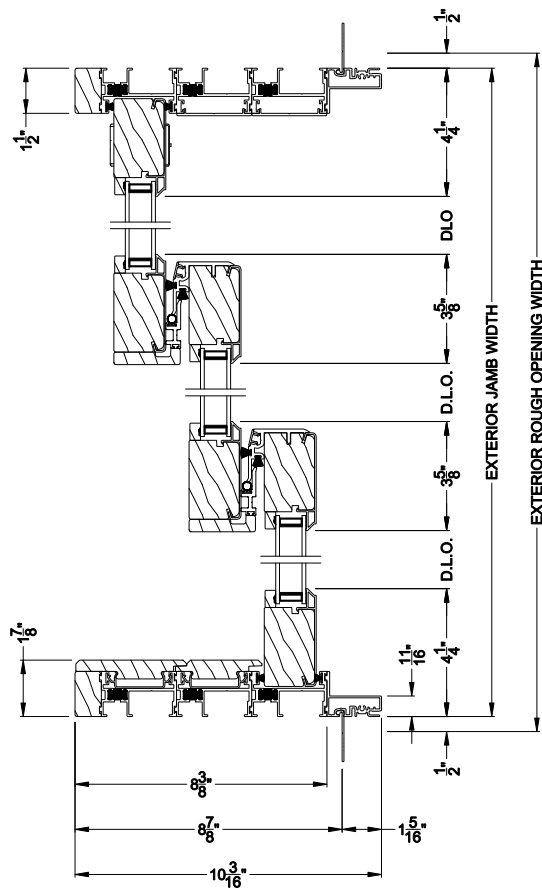

CONTEMPORARY 1-3/4" MULTI-SLIDE PATIO DOOR (8720)
Vertical Section - With sill pan

CONTEMPORARY 1-3/4" MULTI-SLIDE PATIO DOOR (8720)
Vertical Section - with T-track sill - 3 or Bi-parting 6 Panel Door

CONTEMPORARY 1-3/4" MULTI-SLIDE PATIO DOOR (8720)
Vertical Section - With sill pan

Note: All dimensions are approximate. Weather Shield reserves the right to change specifications without notice.

CONTEMPORARY 1-3/4" MULTI-SLIDE PATIO DOOR (8720)
 Horizontal Section - 3 Panel Door

Note: All dimensions are approximate. Weather Shield reserves the right to change specifications without notice.

CONTEMPORARY 1-3/4" MULTI-SLIDE PATIO DOOR (8720)
Horizontal Section - Bi-parting stiles

CONTEMPORARY 1-3/4" MULTI-SLIDE PATIO DOOR (8720)
Horizontal Pocket Section - 3 or Bi-parting 6 Panel Door

Note: All dimensions are approximate. Weather Shield reserves the right to change specifications without notice.