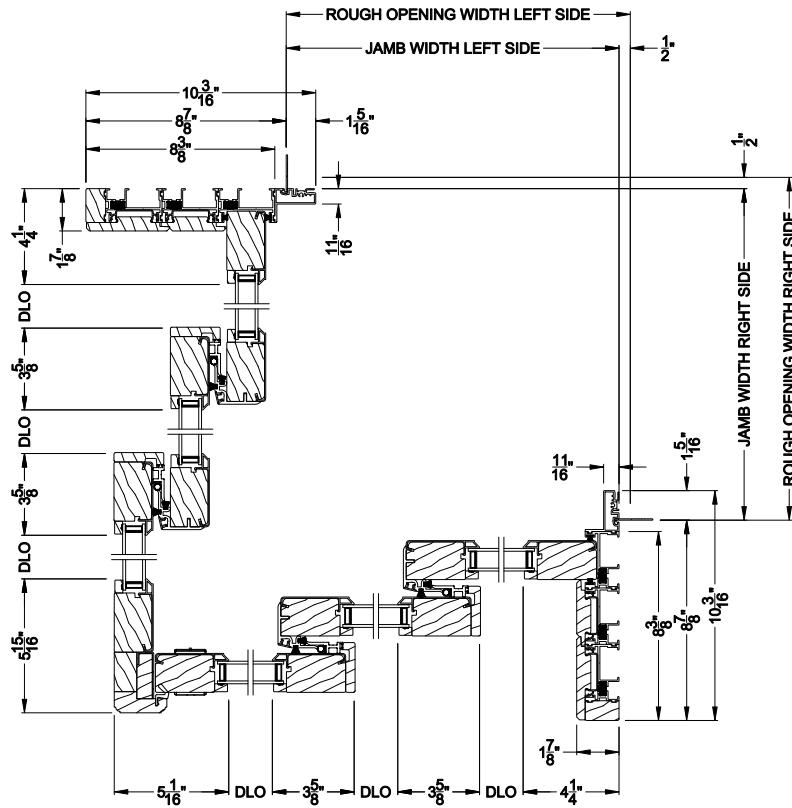

Note: All dimensions are approximate. Weather Shield reserves the right to change specifications without notice.

CONTEMPORARY 1-3/4" MULTI-SLIDE PATIO DOOR (8720)
 Horizontal Section - 3 Panel Door

Note: All dimensions are approximate. Weather Shield reserves the right to change specifications without notice.

CONTEMPORARY 1-3/4" MULTI-SLIDE PATIO DOOR (8720)
Horizontal Section - Bi-parting stiles

CONTEMPORARY 1-3/4" MULTI-SLIDE PATIO DOOR (8720)
Horizontal Pocket Section - 3 or Bi-parting 6 Panel Door

Note: All dimensions are approximate. Weather Shield reserves the right to change specifications without notice.

CONTEMPORARY 1-3/4" MULTI-SLIDE PATIO DOOR (8720)
 Horizontal Motorized Pocket Section - 3 or Bi-parting 6 Panel Door

Note: All dimensions are approximate. Weather Shield reserves the right to change specifications without notice.