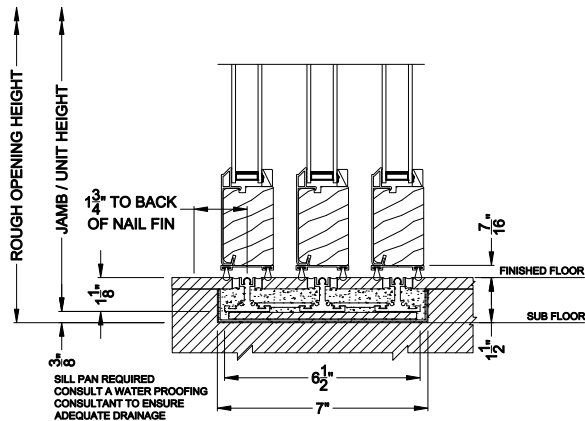

CONTEMPORARY 1-3/4" MULTI-SLIDE PATIO DOOR (8720)
Vertical Section - with T-track sill - 3 or Bi-parting 6 Panel Door