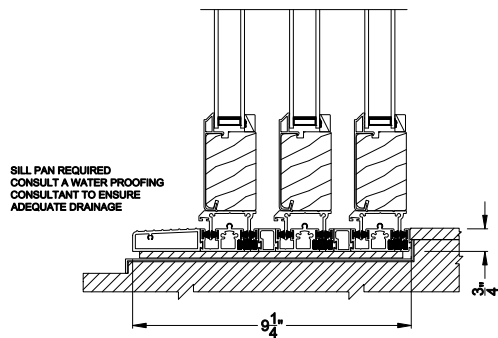

Weather Shield® Contemporary Collection™

1-3/4" Multi-Slide Doors CROSS SECTION DETAILS

CONTEMPORARY 1-3/4" MULTI-SLIDE PATIO DOOR (8720)
Vertical Section - Standard Sill - 3 or Bi-parting 6 Panel Door

CONTEMPORARY 1-3/4" MULTI-SLIDE PATIO DOOR (8720)
Vertical Section - with Sill Riser - 3 or Bi-parting 6 Panel Door

CONTEMPORARY 1-3/4" MULTI-SLIDE PATIO DOOR (8720)
Vertical Section - With sill pan

CONTEMPORARY 1-3/4" MULTI-SLIDE PATIO DOOR (8720)
Vertical Section - with T-track sill - 3 or Bi-parting 6 Panel Door

CONTEMPORARY 1-3/4" MULTI-SLIDE PATIO DOOR (8720)
Vertical Section - With sill pan

Note: All dimensions are approximate. Weather Shield reserves the right to change specifications without notice.

CONTEMPORARY 1-3/4" MULTI-SLIDE PATIO DOOR (8720)
 Horizontal Section - 3 Panel Door

Note: All dimensions are approximate. Weather Shield reserves the right to change specifications without notice.