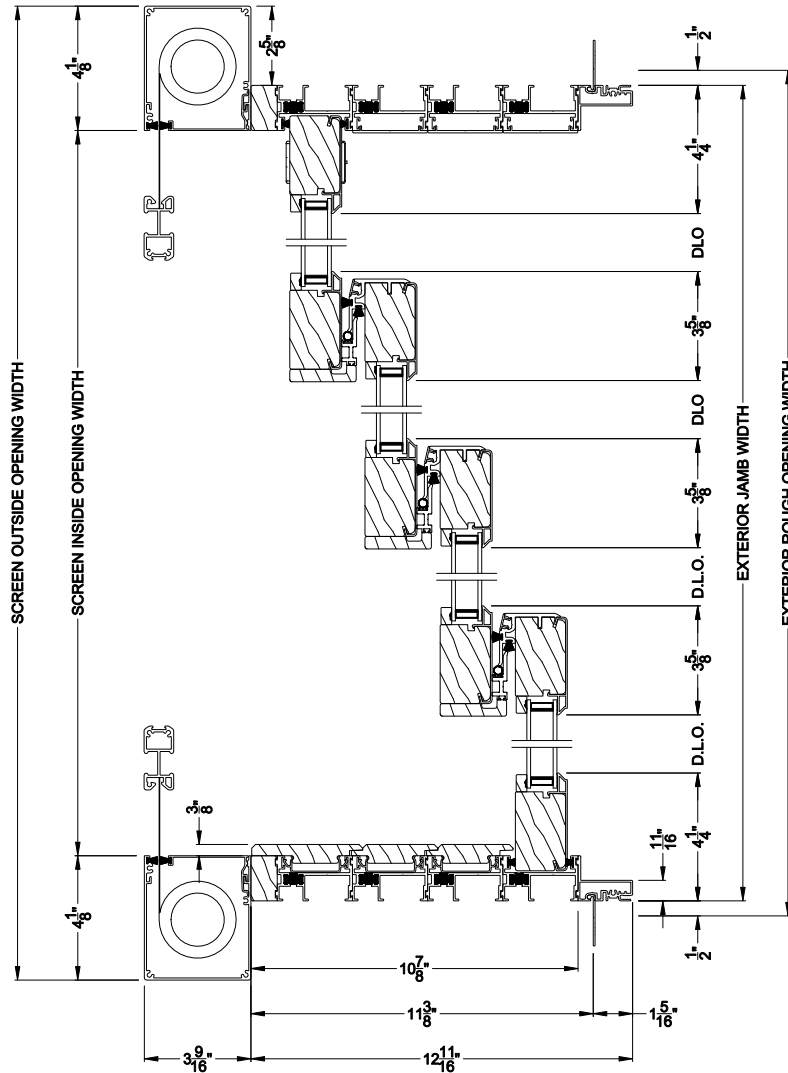

Vertical Section - Standard Sill - 4 or Bi-parting 8 Panel Door
Shown with optional Center screen - flush mounted

CONTEMPORARY 1-3/4" MULTI-SLIDE PATIO DOOR (8720)

Vertical Section - with Sill Riser - 4 or Bi-parting 8 Panel Door
Shown with optional Center screen - flush mounted

Note: All dimensions are approximate. Weather Shield reserves the right to change specifications without notice.

Weather Shield™

Contemporary Collection

1-3/4" Multi-Slide Doors

CROSS SECTION DETAILS

CONTEMPORARY 1-3/4" MULTI-SLIDE PATIO DOOR (8720)

Horizontal Section - 4 Panel Door
Shown with optional Center screen

Note: All dimensions are approximate. Weather Shield reserves the right to change specifications without notice.

Weather Shield™

Contemporary Collection