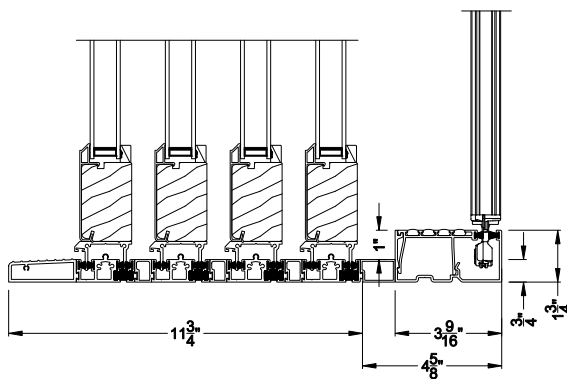

CONTEMPORARY 1-3/4" MULTI-SLIDE PATIO DOOR (8720)

Vertical Section - Standard Sill - 4 or Bi-parting 8 Panel Door
Shown with optional Center screen - flush mounted