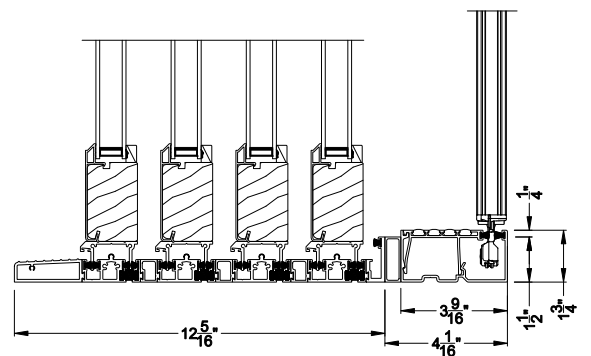

CONTEMPORARY 1-3/4" MULTI-SLIDE PATIO DOOR (8720)

Vertical Section - with Sill Riser - 4 or Bi-parting 8 Panel Door
Shown with optional Center screen - flush mounted

Note: All dimensions are approximate. Weather Shield reserves the right to change specifications without notice.