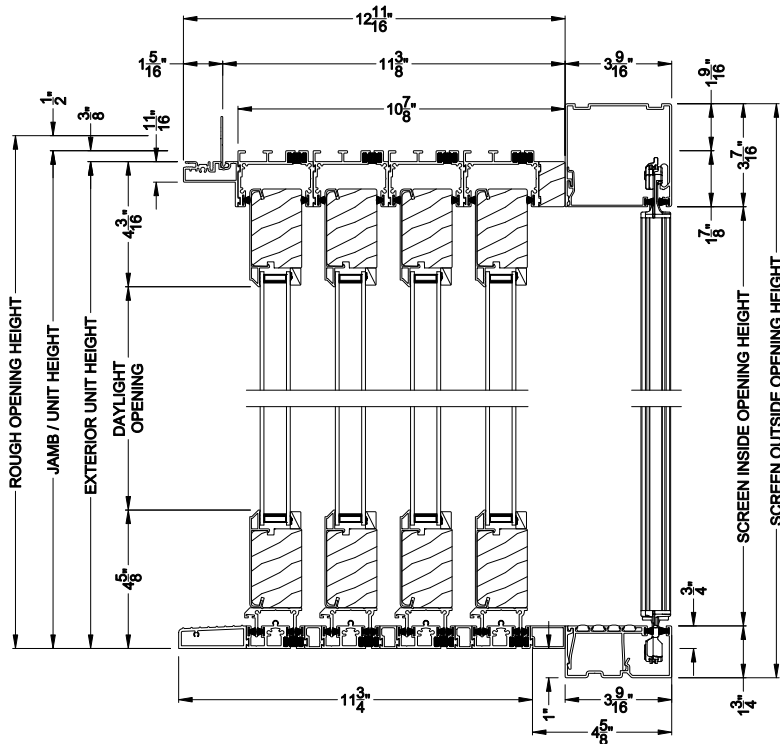

Weather Shield™

Contemporary Collection

1-3/4" Multi-Slide Doors

CROSS SECTION DETAILS

CONTEMPORARY 1-3/4" MULTI-SLIDE PATIO DOOR (8720)

Vertical Section - Standard Sill - 4 or Bi-parting 8 Panel Door
Shown with optional Center screen - recess mounted

CONTEMPORARY 1-3/4" MULTI-SLIDE PATIO DOOR (8720)

Vertical Section - with Sill Riser - 4 or Bi-parting 8 Panel Door
Shown with optional Center screen - recess mounted

CONTEMPORARY 1-3/4" MULTI-SLIDE PATIO DOOR (8720)

Note: All dimensions are approximate. Weather Shield reserves the right to change specifications without notice.

Weather Shield™

Contemporary Collection

1-3/4" Multi-Slide Doors

CROSS SECTION DETAILS

CONTEMPORARY 1-3/4" MULTI-SLIDE PATIO DOOR (8720)

Horizontal Section - 4 Panel Door
Shown with optional Center screen

Note: All dimensions are approximate. Weather Shield reserves the right to change specifications without notice.

Weather Shield™

Contemporary Collection