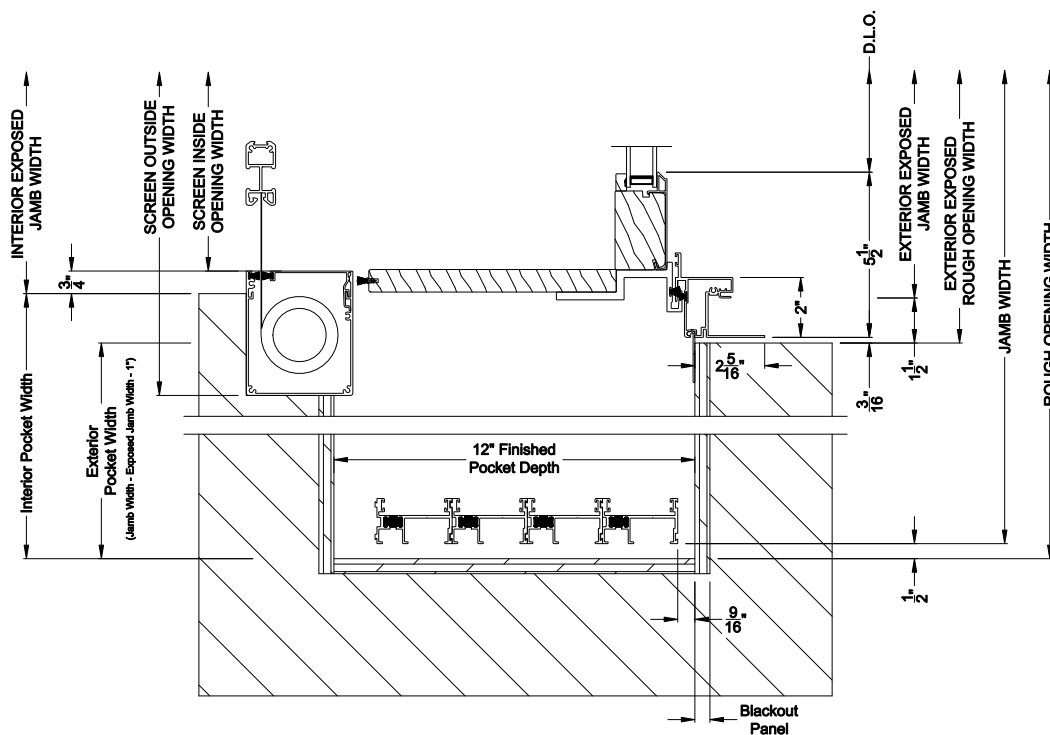

Note: All dimensions are approximate. Weather Shield reserves the right to change specifications without notice.

Weather Shield™

Contemporary Collection

1-3/4" Multi-Slide Doors

CROSS SECTION DETAILS

CONTEMPORARY 1-3/4" MULTI-SLIDE PATIO DOOR (8720)

Horizontal Section - 4 Panel Door
Shown with optional Center screen

Note: All dimensions are approximate. Weather Shield reserves the right to change specifications without notice.

Weather Shield™

Contemporary Collection

1-3/4" Multi-Slide Doors

CROSS SECTION DETAILS

CONTEMPORARY 1-3/4" MULTI-SLIDE PATIO DOOR (8720)
Horizontal Section - Bi-parting stiles

CONTEMPORARY 1-3/4" MULTI-SLIDE PATIO DOOR (8720)
Horizontal Section - 4 Panel or Bi-parting 8 Panel Door
Shown with optional Center screen

Note: All dimensions are approximate. Weather Shield reserves the right to change specifications without notice.