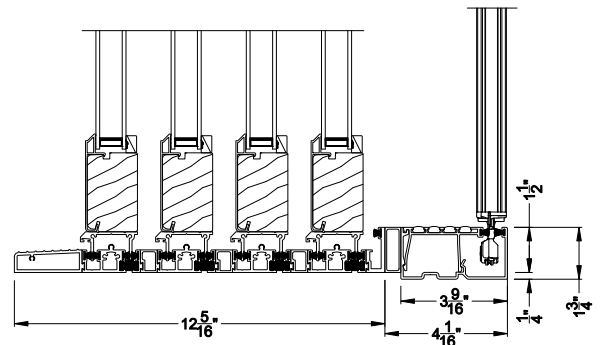

Weather Shield™

Contemporary Collection

1-3/4" Multi-Slide Doors

CROSS SECTION DETAILS

CONTEMPORARY 1-3/4" MULTI-SLIDE PATIO DOOR (8720)

Vertical Section - Standard Sill - 4 or Bi-parting 8 Panel Door
Shown with optional Center screen - recess mounted

Note: All dimensions are approximate. Weather Shield reserves the right to change specifications without notice.

Weather Shield™

Contemporary Collection

1-3/4" Multi-Slide Doors

CROSS SECTION DETAILS

CONTEMPORARY 1-3/4" MULTI-SLIDE PATIO DOOR (8720)