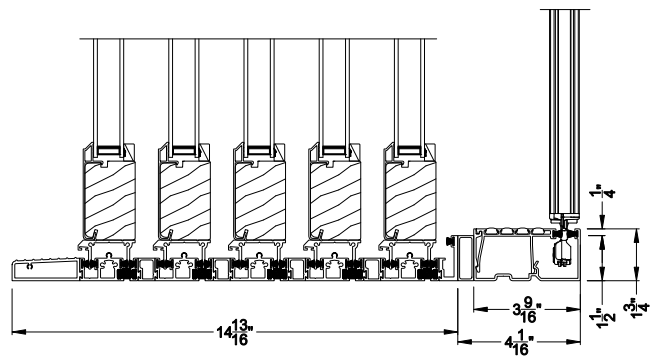

Weather Shield™

Contemporary Collection

1-3/4" Multi-Slide Doors

CROSS SECTION DETAILS

CONTEMPORARY 1-3/4" MULTI-SLIDE PATIO DOOR (8720)

Vertical Section - Standard Sill - 5 or Bi-parting 10 Panel Door
Shown with optional Center screen - recess mounted

CONTEMPORARY 1-3/4" MULTI-SLIDE PATIO DOOR (8720)

Vertical Section - with Sill Riser - 5 or Bi-parting 10 Panel Door
Shown with optional Center screen - recess mounted

CONTEMPORARY 1-3/4" MULTI-SLIDE PATIO DOOR (8720)

Vertical Section - Standard Sill - 5 or Bi-parting 10 Panel Door
Shown with optional Center screen - flush mounted

CONTEMPORARY 1-3/4" MULTI-SLIDE PATIO DOOR (8720)

Vertical Section - with Sill Riser - 5 or Bi-parting 10 Panel Door
Shown with optional Center screen - flush mounted

Note: All dimensions are approximate. Weather Shield reserves the right to change specifications without notice.

Weather Shield™

Contemporary Collection

1-3/4" Multi-Slide Doors

CROSS SECTION DETAILS

CONTEMPORARY 1-3/4" MULTI-SLIDE PATIO DOOR (8720)