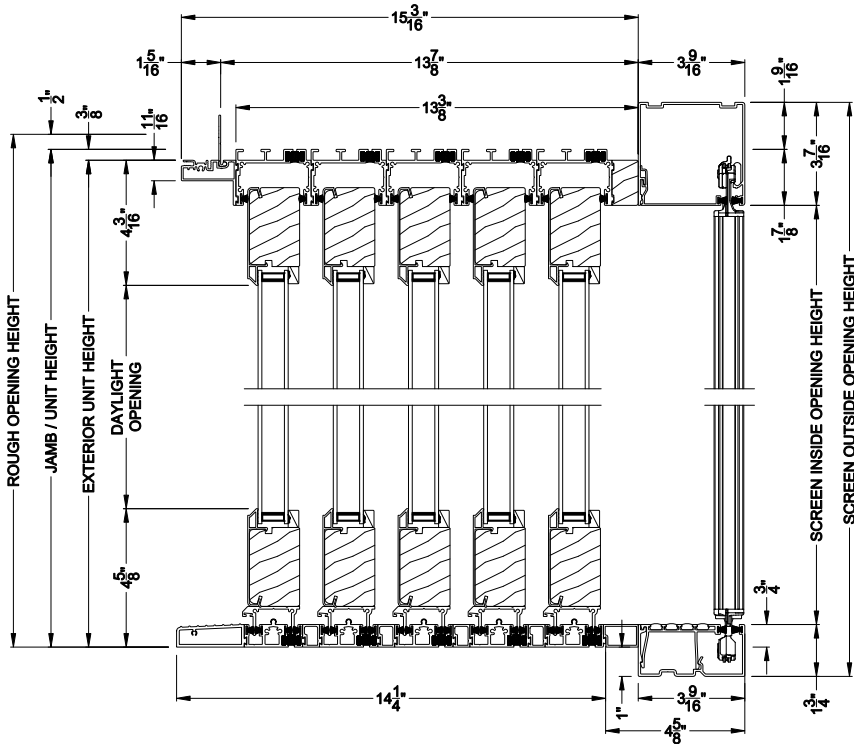

Weather Shield™

Contemporary Collection

1-3/4" Multi-Slide Doors

CROSS SECTION DETAILS

CONTEMPORARY 1-3/4" MULTI-SLIDE PATIO DOOR (8720)

Vertical Section - Standard Sill - 5 or Bi-parting 10 Panel Door
Shown with optional Center screen - recess mounted

CONTEMPORARY 1-3/4" MULTI-SLIDE PATIO DOOR (8720)

Vertical Section - with Sill Riser - 5 or Bi-parting 10 Panel Door
Shown with optional Center screen - recess mounted

CONTEMPORARY 1-3/4" MULTI-SLIDE PATIO DOOR (8720)

Vertical Section - Standard Sill - 5 or Bi-parting 10 Panel Door
Shown with optional Center screen - flush mounted

CONTEMPORARY 1-3/4" MULTI-SLIDE PATIO DOOR (8720)

Vertical Section - with Sill Riser - 5 or Bi-parting 10 Panel Door
Shown with optional Center screen - flush mounted

Note: All dimensions are approximate. Weather Shield reserves the right to change specifications without notice.

Weather Shield™

Contemporary Collection

1-3/4" Multi-Slide Doors

CROSS SECTION DETAILS

CONTEMPORARY 1-3/4" MULTI-SLIDE PATIO DOOR (8720)