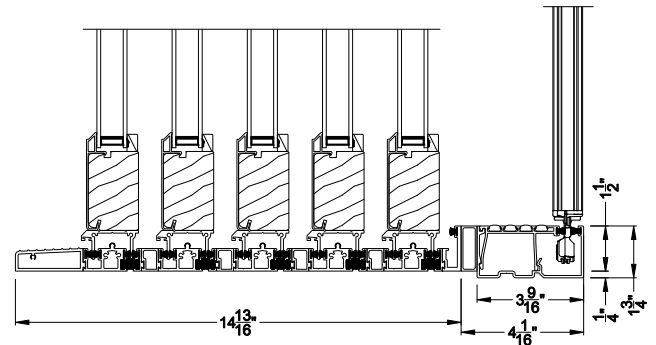

Weather Shield™

Contemporary Collection

1-3/4" Multi-Slide Doors

CROSS SECTION DETAILS

CONTEMPORARY 1-3/4" MULTI-SLIDE PATIO DOOR (8720)

Vertical Section - Standard Sill - 5 or Bi-parting 10 Panel Door
Shown with optional Center screen - recess mounted

Note: All dimensions are approximate. Weather Shield reserves the right to change specifications without notice.

Weather Shield™

Contemporary Collection

1-3/4" Multi-Slide Doors

CROSS SECTION DETAILS

CONTEMPORARY 1-3/4" MULTI-SLIDE PATIO DOOR (8720)