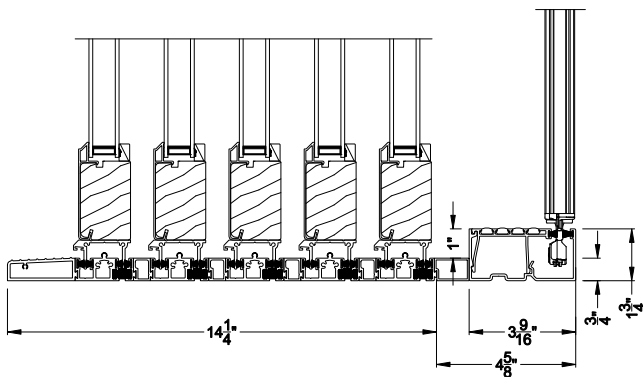

Weather Shield™

Contemporary Collection

1-3/4" Multi-Slide Doors

CROSS SECTION DETAILS

CONTEMPORARY 1-3/4" MULTI-SLIDE PATIO DOOR (8720)

Vertical Section - Standard Sill - 5 or Bi-parting 10 Panel Door
Shown with optional Center screen - recess mounted

CONTEMPORARY 1-3/4" MULTI-SLIDE PATIO DOOR (8720)

Vertical Section - with Sill Riser - 5 or Bi-parting 10 Panel Door
Shown with optional Center screen - recess mounted

CONTEMPORARY 1-3/4" MULTI-SLIDE PATIO DOOR (8720)

Vertical Section - Standard Sill - 5 or Bi-parting 10 Panel Door
Shown with optional Center screen - flush mounted

CONTEMPORARY 1-3/4" MULTI-SLIDE PATIO DOOR (8720)

Vertical Section - with Sill Riser - 5 or Bi-parting 10 Panel Door
Shown with optional Center screen - flush mounted

Note: All dimensions are approximate. Weather Shield reserves the right to change specifications without notice.

Weather Shield™

Contemporary Collection

1-3/4" Multi-Slide Doors

CROSS SECTION DETAILS

CONTEMPORARY 1-3/4" MULTI-SLIDE PATIO DOOR (8720)