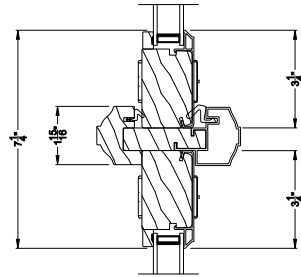

Horizontal Section - 5 Panel Door
Shown with optional Center screen

Note: All dimensions are approximate. Weather Shield reserves the right to change specifications without notice.

Weather Shield™

Contemporary Collection

1-3/4" Multi-Slide Doors

CROSS SECTION DETAILS

CONTEMPORARY 1-3/4" MULTI-SLIDE PATIO DOOR (8720)
Horizontal Section - Bi-parting stiles

CONTEMPORARY 1-3/4" MULTI-SLIDE PATIO DOOR (8720)
Horizontal Section - 5 Panel or Bi-parting 10 Panel Door
Shown with optional Center screen