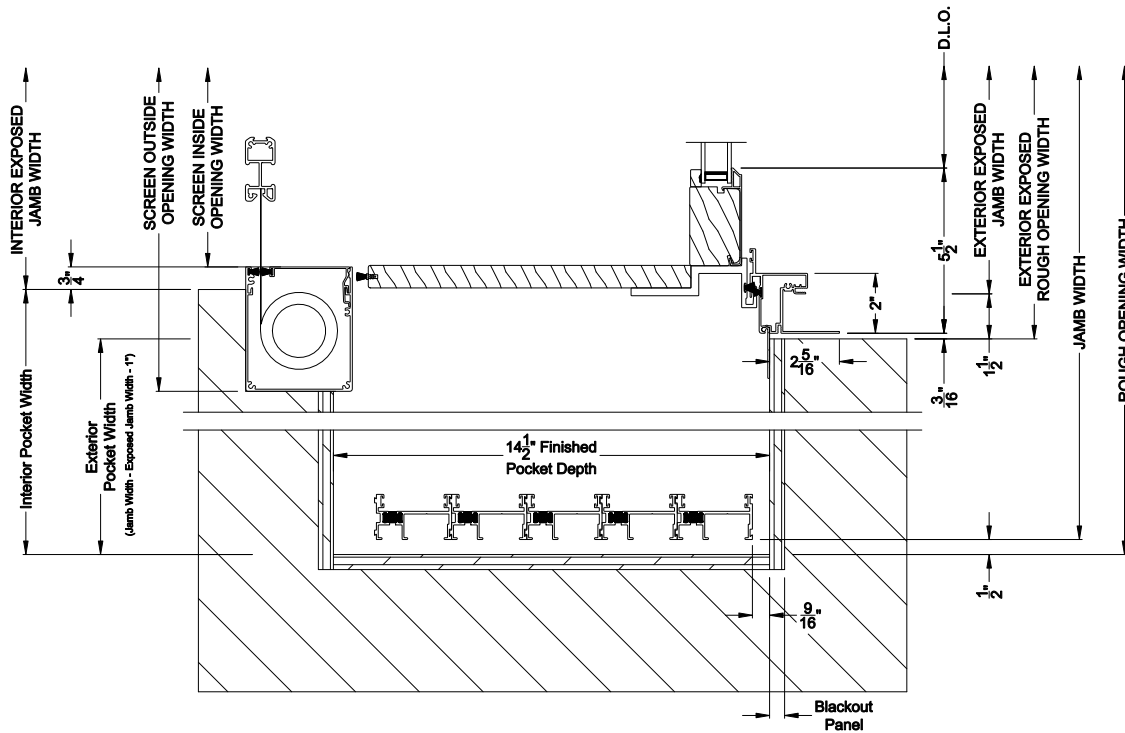

Note: All dimensions are approximate. Weather Shield reserves the right to change specifications without notice.

Weather Shield™

Contemporary Collection

1-3/4" Multi-Slide Doors

CROSS SECTION DETAILS

CONTEMPORARY 1-3/4" MULTI-SLIDE PATIO DOOR (8720)

Horizontal Section - 5 Panel Door
Shown with optional Center screen

Note: All dimensions are approximate. Weather Shield reserves the right to change specifications without notice.

Weather Shield™

Contemporary Collection

1-3/4" Multi-Slide Doors

CROSS SECTION DETAILS

CONTEMPORARY 1-3/4" MULTI-SLIDE PATIO DOOR (8720)
Horizontal Section - Bi-parting stiles

CONTEMPORARY 1-3/4" MULTI-SLIDE PATIO DOOR (8720)
Horizontal Section - 5 Panel or Bi-parting 10 Panel Door
Shown with optional Center screen

Note: All dimensions are approximate. Weather Shield reserves the right to change specifications without notice.