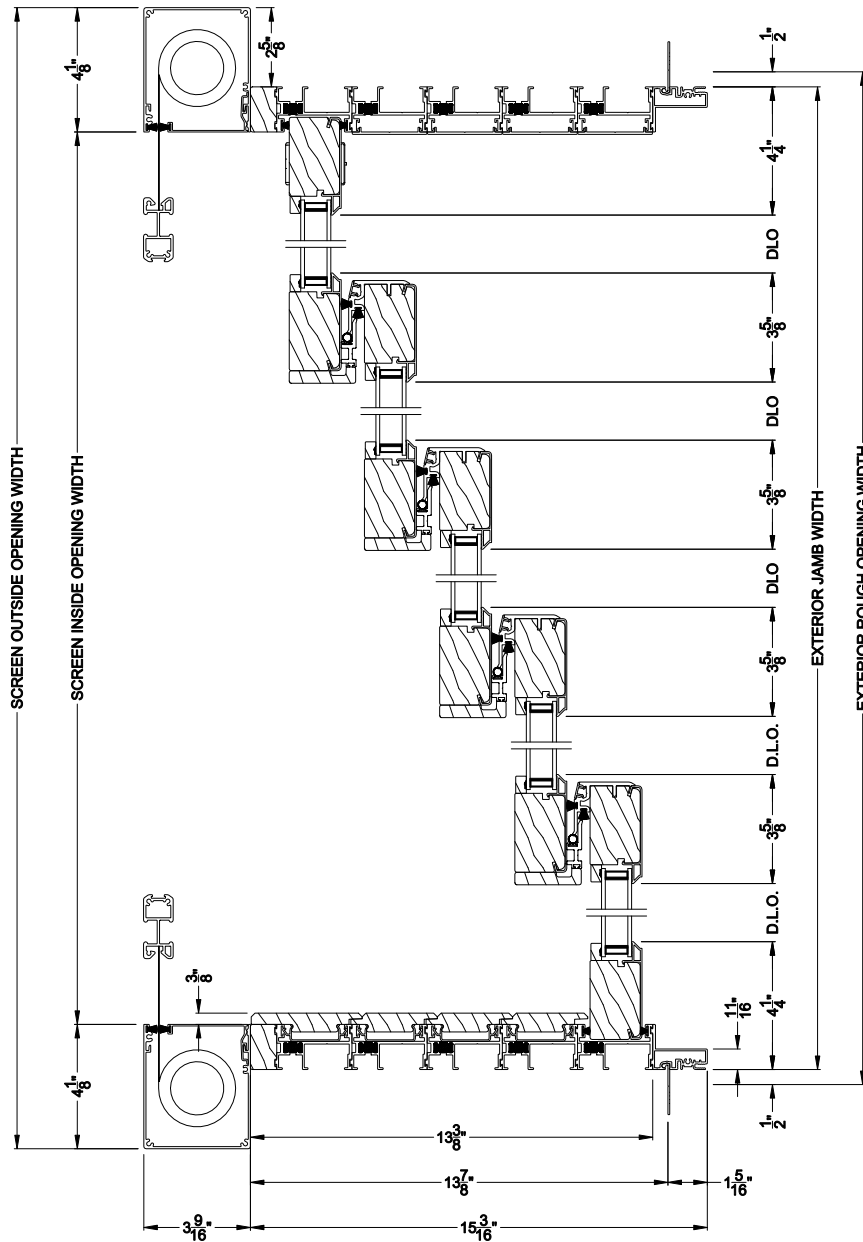

Weather Shield™

Contemporary Collection

1-3/4" Multi-Slide Doors

CROSS SECTION DETAILS

CONTEMPORARY 1-3/4" MULTI-SLIDE PATIO DOOR (8720)

Vertical Section - Standard Sill - 5 or Bi-parting 10 Panel Door
Shown with optional Center screen - recess mounted

Vertical Section - Standard Sill - 5 or Bi-parting 10 Panel Door
Shown with optional Center screen - flush mounted

CONTEMPORARY 1-3/4" MULTI-SLIDE PATIO DOOR (8720)

Vertical Section - with Sill Riser - 5 or Bi-parting 10 Panel Door
Shown with optional Center screen - flush mounted

Note: All dimensions are approximate. Weather Shield reserves the right to change specifications without notice.

Weather Shield™

Contemporary Collection

1-3/4" Multi-Slide Doors

CROSS SECTION DETAILS

CONTEMPORARY 1-3/4" MULTI-SLIDE PATIO DOOR (8720)

Horizontal Section - 5 Panel Door
Shown with optional Center screen

Note: All dimensions are approximate. Weather Shield reserves the right to change specifications without notice.

Weather Shield™

Contemporary Collection