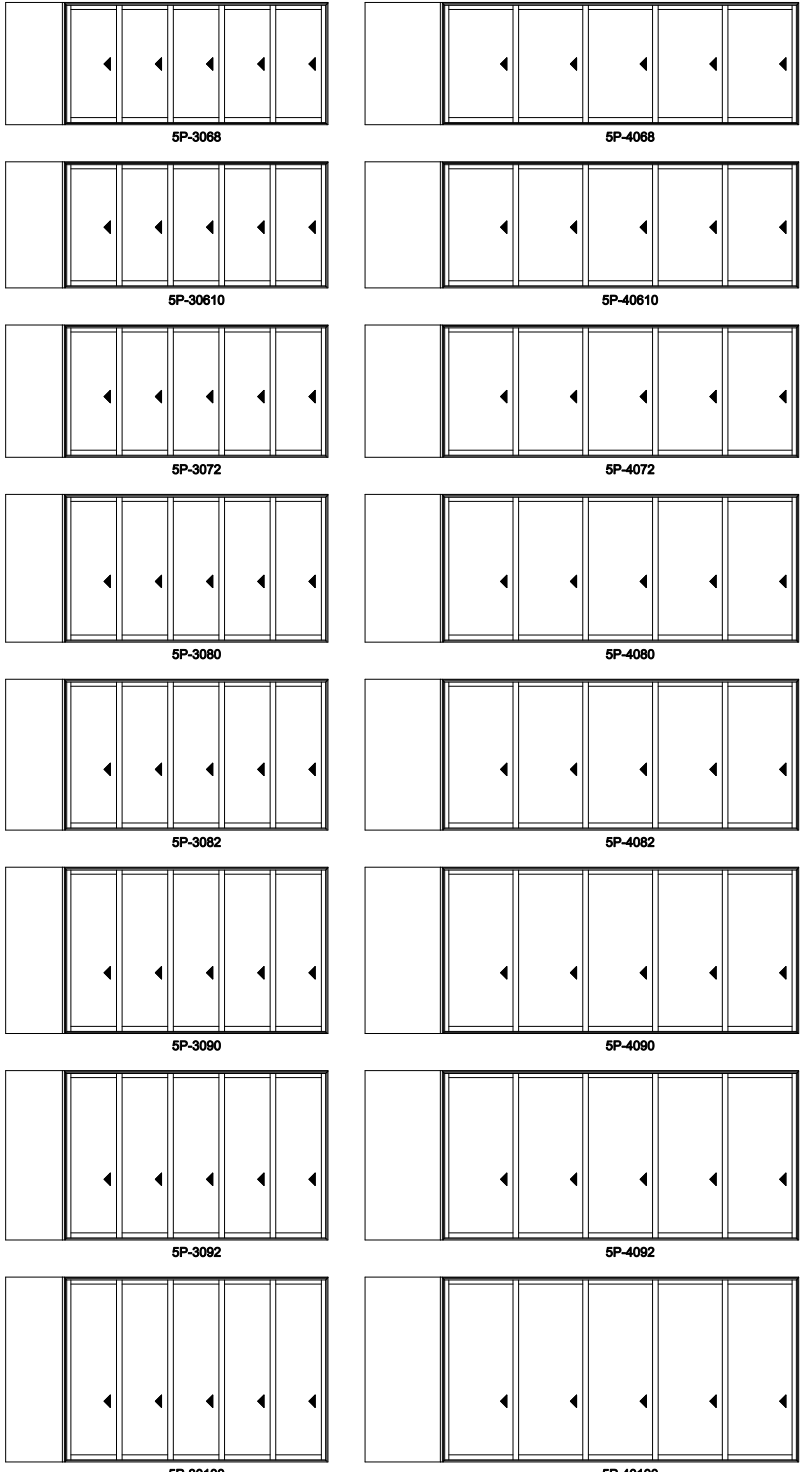

### Multi-Slide Doors - 1-3/4" Panel (8720) - 2-1/4" Panel (8722) 5 Panel Pocket

Exposed Jamb Dimension	14'-2 7/16"	19'-2 7/16"
Jamb Dimension	17'-4 7/16"	23'-4 7/16"
Rough Opening	17'-5 7/16"	23'-5 7/16"
Soft Metric R.O. (mm)	5320	7149
Glass Size	30 1/2"	42 1/2"

Note: for motorized doors add 10" to rough opening

6'-7 1/16"	6'-7 9/16"	2021	70 15/16"
6'-9 9/16"	6'-10 1/16"	2084	73 7/16"
7'-1 9/16"	7'-2 1/16"	2186	77 7/16"
7'-11 9/16"	8'-0 1/16"	2440	87 7/16"
8'-1 9/16"	8'-2 1/16"	2491	89 7/16"
8'-11 9/16"	9'-0 1/16"	2745	99 7/16"
9'-1 9/16"	9'-2 1/16"	2796	101 7/16"
9'-11 9/16"	10'-0 1/16"	3050	111 7/16"

Only available with 2-1/4" panels (8722)

Only available with 2-1/4" panels (8722)

5L shown; 5R available