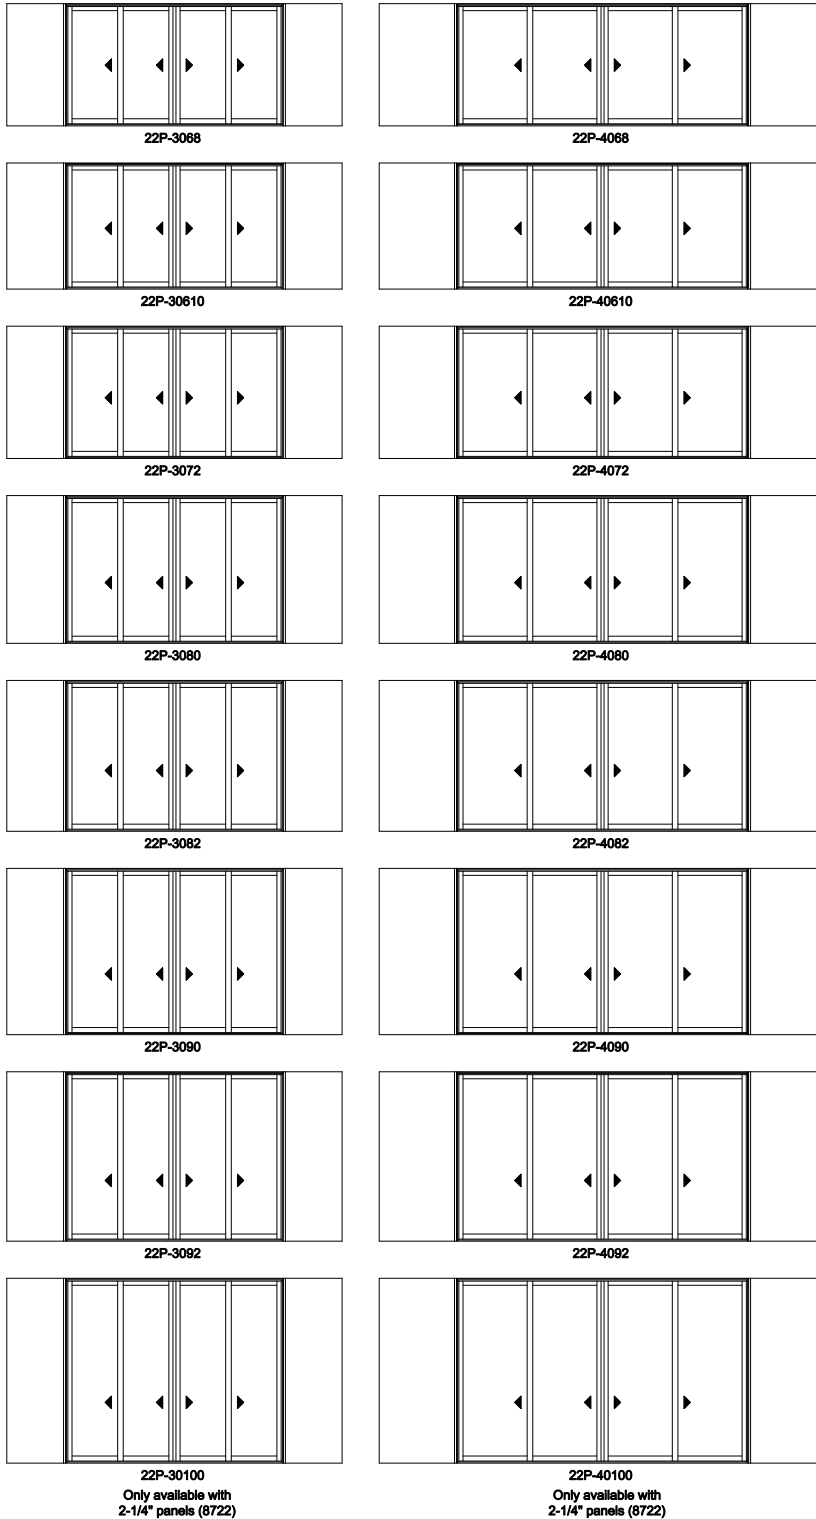

Multi-Slide Doors - 1-3/4" Panel (8720) - 2-1/4" Panel (8722) 2L2R Panel Pocket

Exposed Jamb Dimension	11'-8 7/8"	15'-8 7/8"
Jamb Dimension	18'-0 7/8"	24'-0 7/8"
Rough Opening	18'-1 7/8"	24'-1 7/8"
Soft Metric R.O. (mm)	5534	7363
Glass Size	30 1/2"	42 1/2"

Note: for motorized doors add 20" to rough opening

6'-7 1/16"	6'-7 9/16"	2021	70 15/16"
6'-9 9/16"	6'-10 1/16"	2084	73 7/16"
7'-1 9/16"	7'-2 1/16"	2186	77 7/16"
7'-11 9/16"	8'-0 1/16"	2440	87 7/16"
8'-1 9/16"	8'-2 1/16"	2491	89 7/16"
8'-11 9/16"	9'-0 1/16"	2745	99 7/16"
9'-1 9/16"	9'-2 1/16"	2796	101 7/16"
9'-11 9/16"	10'-0 1/16"	3050	111 7/16"

22P-30100
Only available with
2-1/4" panels (8722)

22P-40100
Only available with
2-1/4" panels (8722)

Multi-Slide Doors - 1-3/4" Panel (8720) - 2-1/4" Panel (8722) 2L2R Panel Pocket

Exposed Jamb Dimension	19'-8 7/8"
Jamb Dimension	30'-0 7/8"
Rough Opening	30'-1 7/8"
Soft Metric R.O. (mm)	9192
Glass Size	54 1/2"

Only available with
2-1/4" panels (8722)