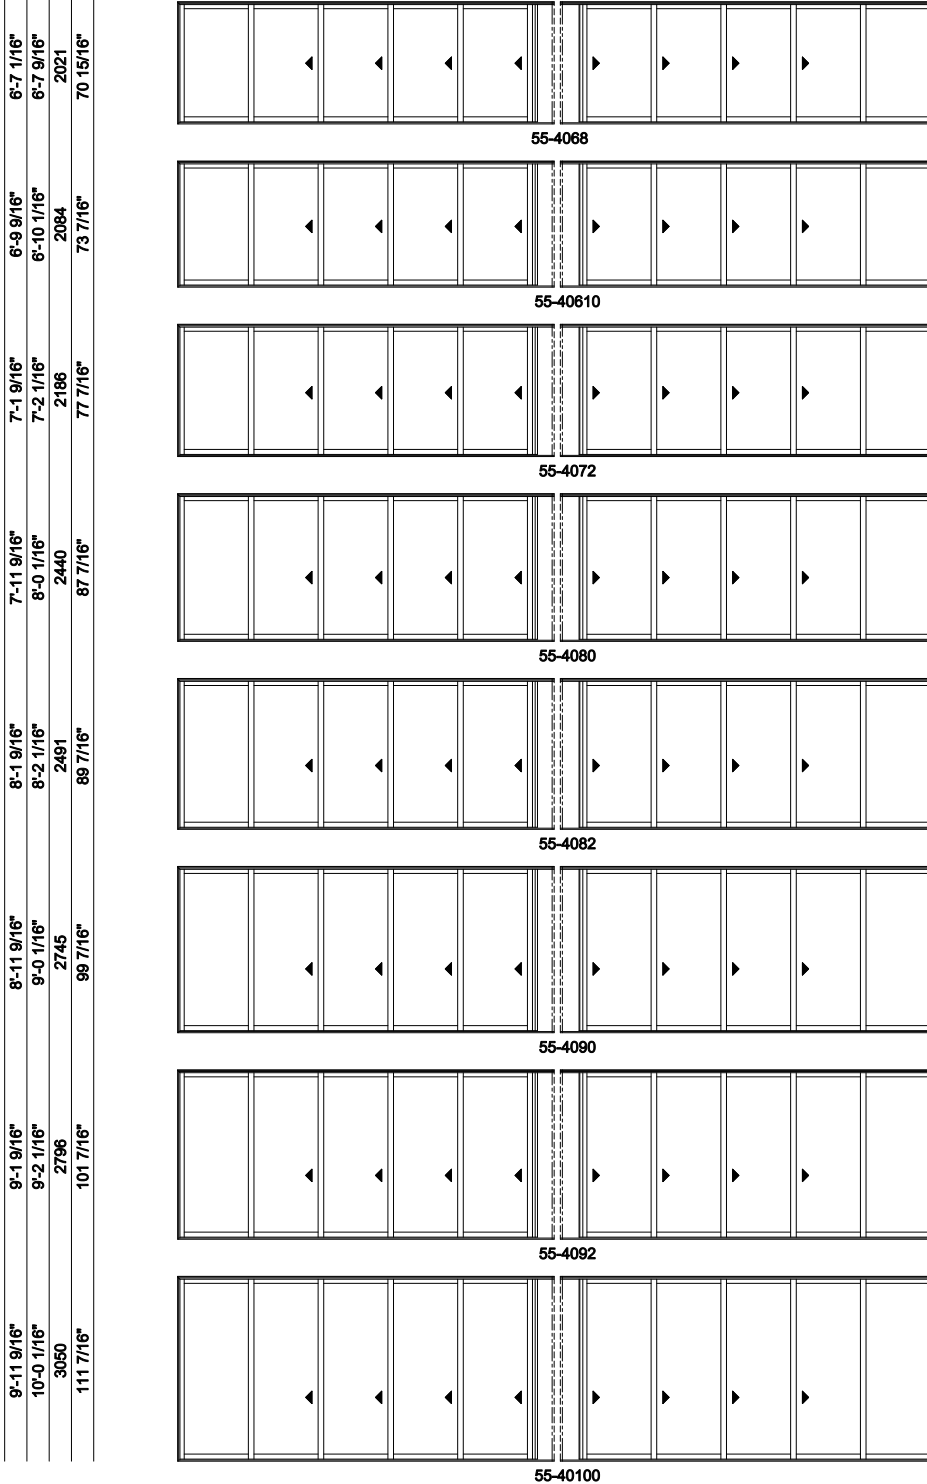

### Multi-Slide Doors - 1-3/4" Panel (8720) - Outside Corner 5L5R Panel

Jamb Dimension	15'-2 7/32"	15'-2 5/32"
Rough Opening	15'-2 23/32"	15'-2 21/32"
Metric R.O. (mm)	4641	4639
Glass Size	30 1/2"	30 1/2"

LEFT RIGHT  
Note: for motorized doors add 10" to rough opening

6'-7 1/16"	6'-7 9/16"	2021	70 15/16"		55-3068
6'-9 9/16"	6'-10 1/16"	2084	73 7/16"		55-30810
7'-1 9/16"	7'-2 1/16"	2186	77 7/16"		55-3072
7'-11 9/16"	8'-0 1/16"	2440	87 7/16"		55-3080
8'-1 9/16"	8'-2 1/16"	2491	89 7/16"		55-3082
8'-11 9/16"	9'-0 1/16"	2745	99 7/16"		55-3090
9'-1 9/16"	9'-2 1/16"	2796	101 7/16"		55-3092
9'-11 9/16"	10'-0 1/16"	3050	111 7/16"		55-30100

### Multi-Slide Doors - 1-3/4" Panel (8720) - Outside Corner 5L5R Panel

Jamb Dimension	20'-2 7/32"	20'-2 5/32"
Rough Opening	20'-2 23/32"	20'-2 21/32"
Metric R.O. (mm)	6165	6163
Glass Size	42 1/2"	42 1/2"

LEFT RIGHT  
 Note: for motorized doors add 10" to rough opening