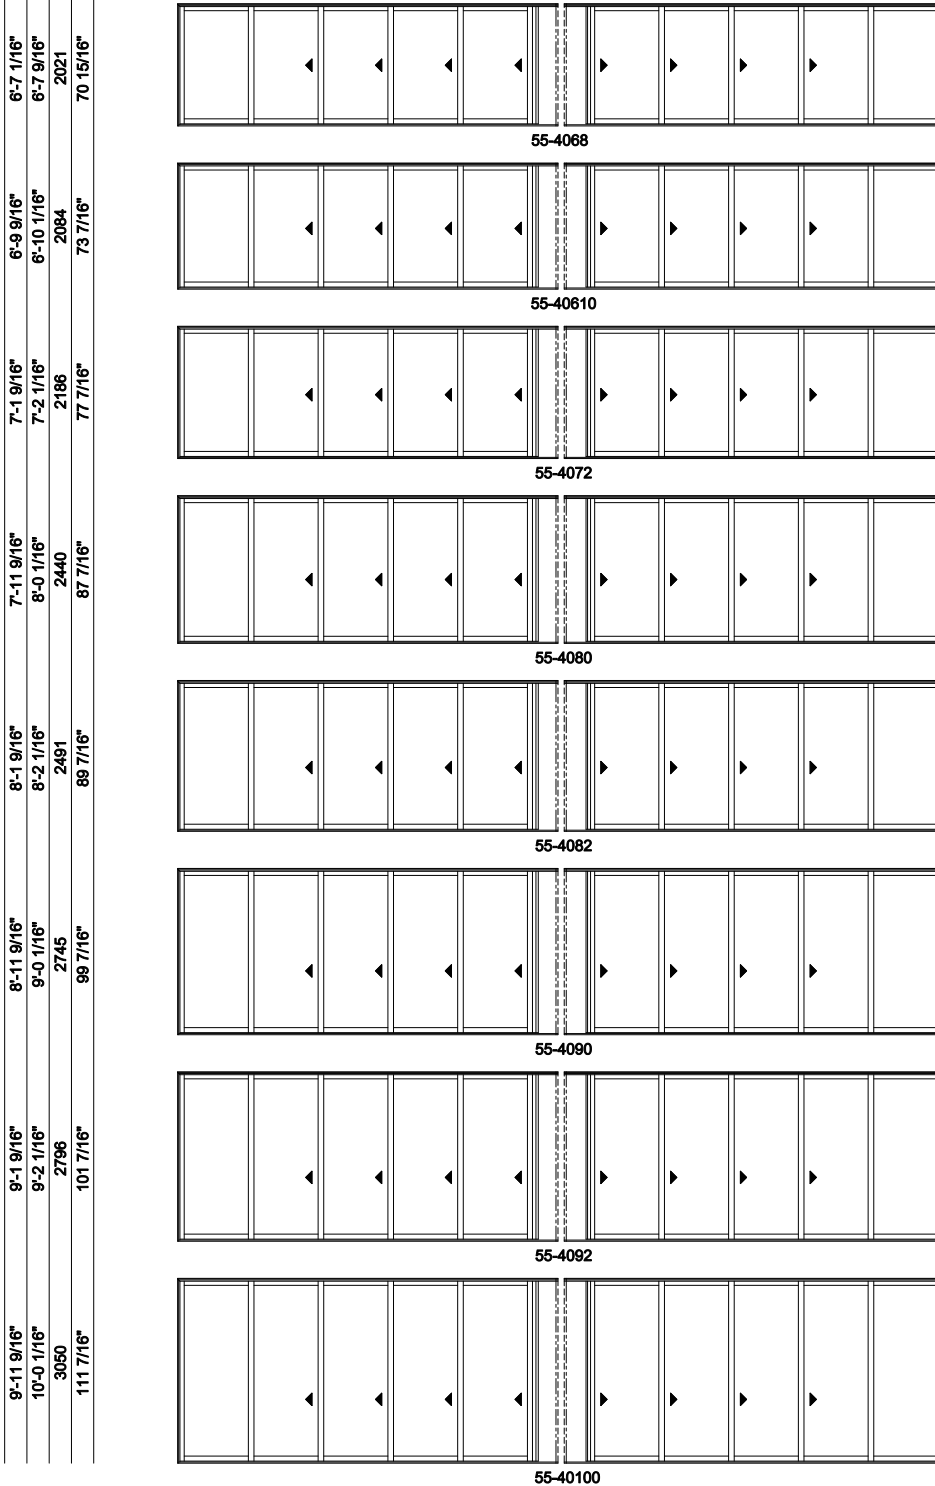

Multi-Slide Doors - 2-1/4" Panel (8722) - Outside Corner 5L5R Panel

Jamb Dimension	20'-4 11/16"	20'-4 5/8"
Rough Opening	20'-5 3/16"	20'-5 1/8"
Metric R.O. (mm)	6228	6226
Glass Size	42 1/2"	42 1/2"

LEFT RIGHT

Note: for motorized doors add 10" to rough opening