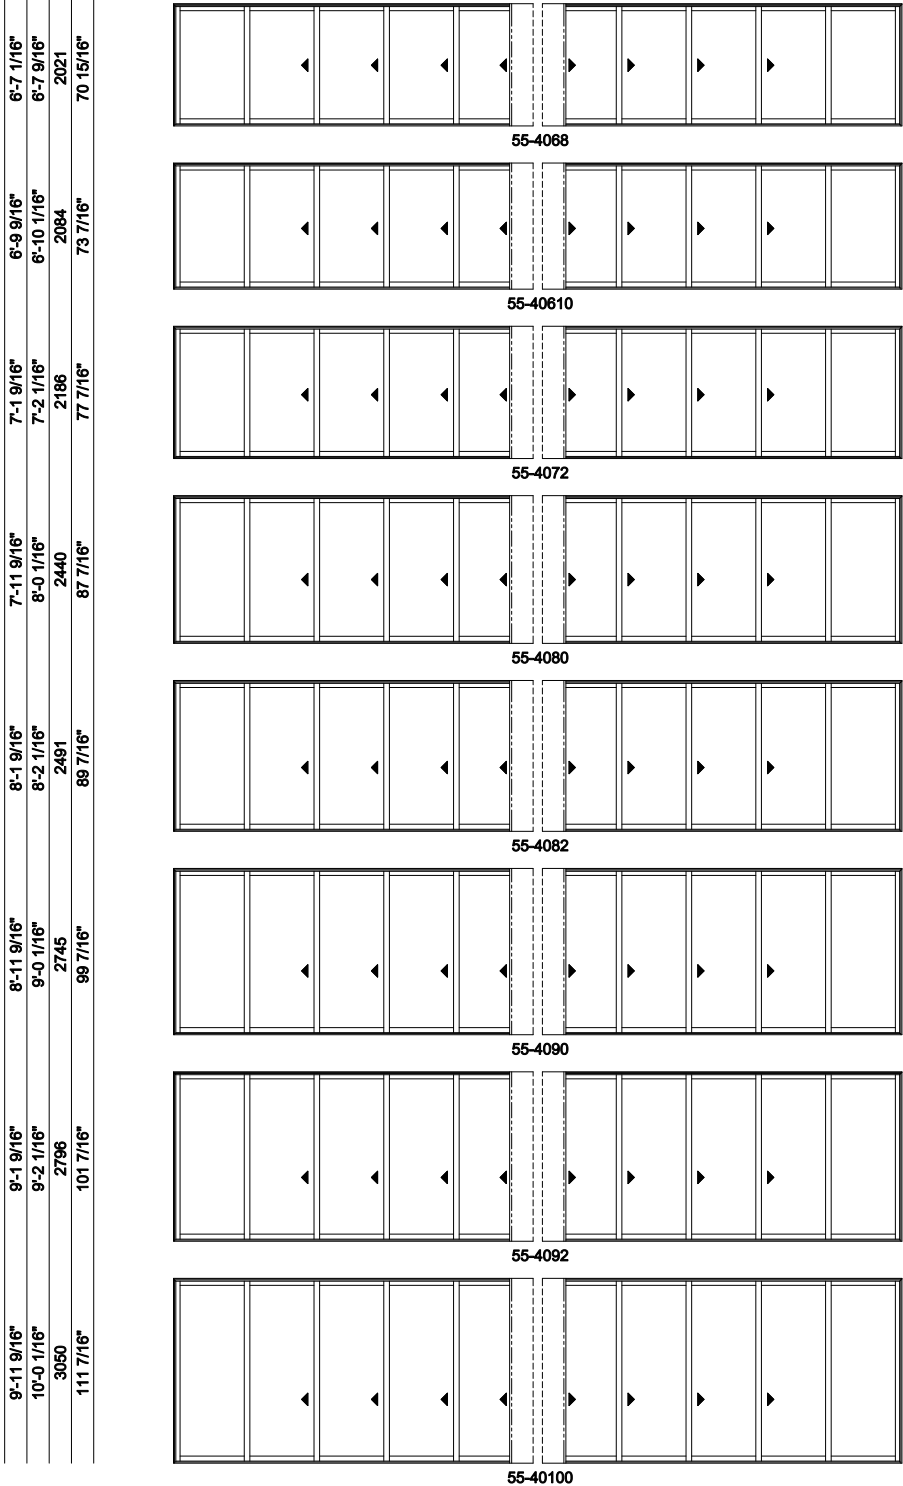

LEFT RIGHT  
 Note: for motorized doors add 10" to rough opening

### Multi-Slide Doors - 1-3/4" Panel (8720) - Inside Corner 5L5R Panel

Jamb Dimension	13'-2 23/32"	13'-2 5/8"
Rough Opening	13'-3 7/32"	13'-3 1/8"
Metric R.O. (mm)	4044	4042
Glass Size	30 1/2"	30 1/2"

LEFT                      RIGHT  
 Note: for motorized doors add 10" to rough opening

6'-7 1/16"	6'-7 9/16"	2021	70 15/16"		55-3068
6'-9 9/16"	6'-10 1/16"	2084	73 7/16"		55-30610
7'-1 9/16"	7'-2 1/16"	2186	77 7/16"		55-3072
7'-11 9/16"	8'-0 1/16"	2440	87 7/16"		55-3080
8'-1 9/16"	8'-2 1/16"	2491	89 7/16"		55-3082
8'-11 9/16"	9'-0 1/16"	2745	99 7/16"		55-3090
9'-1 9/16"	9'-2 1/16"	2796	101 7/16"		55-3092
9'-11 9/16"	10'-0 1/16"	3050	111 7/16"		55-30100

### Multi-Slide Doors - 1-3/4" Panel (8720) - Inside Corner 5L5R Panel

Jamb Dimension	18'-2 23/32"	18'-2 5/8"
Rough Opening	18'-3 7/32"	18'-3 1/8"
Metric R.O. (mm)	5568	5566
Glass Size	42 1/2"	42 1/2"

LEFT RIGHT  
 Note: for motorized doors add 10" to rough opening