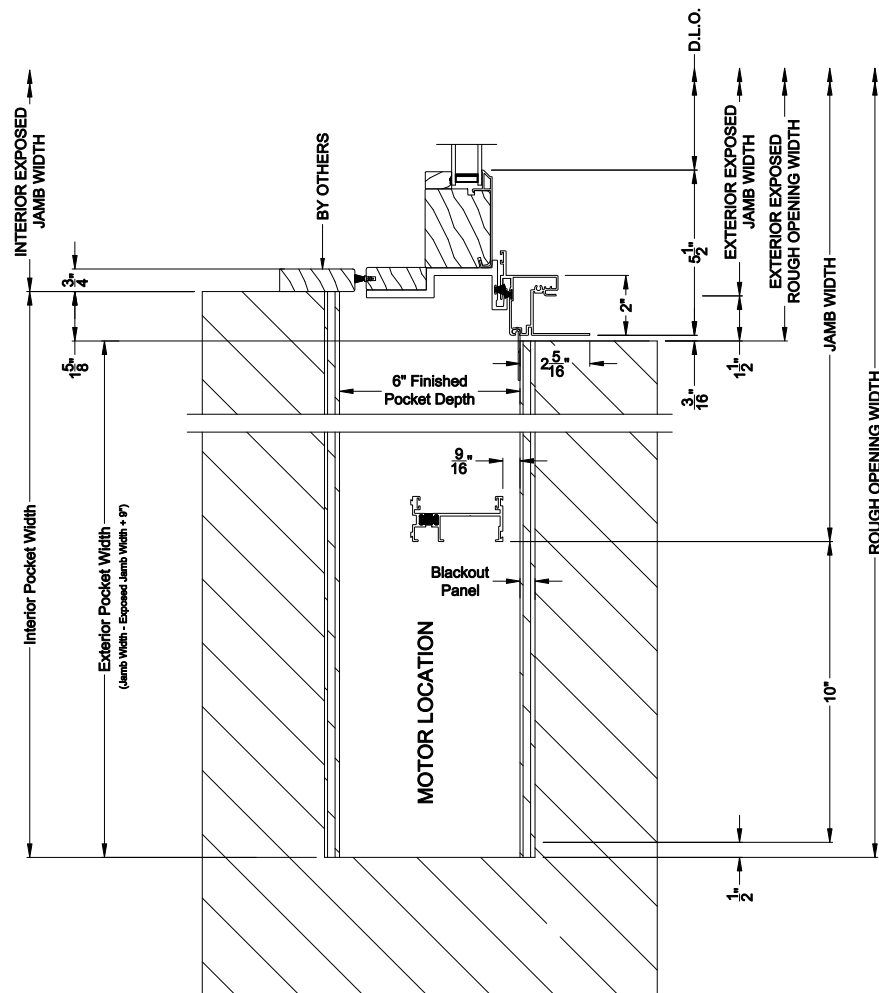

Note: All dimensions are approximate. Weather Shield reserves the right to change specifications without notice.

**CONTEMPORARY 2-1/4" MULTI-SLIDE PATIO DOOR (8722)**  
 Horizontal Motorized Pocket Section - 1 or Bi-parting 2 Panel Door

Note: All dimensions are approximate. Weather Shield reserves the right to change specifications without notice.