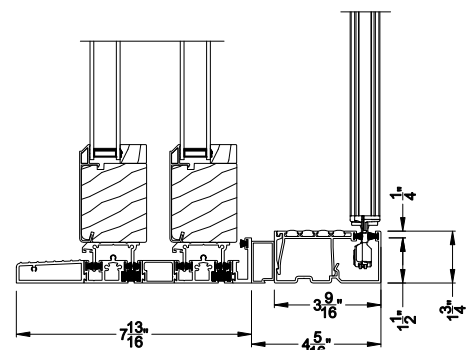

CONTEMPORARY 2-1/4" MULTI-SLIDE PATIO DOOR (8722)

Vertical Section - with Sill Riser - 2 or Bi-parting 4 Panel Door
Shown with optional Center screen - flush mounted

Note: All dimensions are approximate. Weather Shield reserves the right to change specifications without notice.