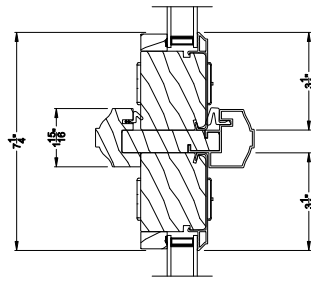

Note: All dimensions are approximate. Weather Shield reserves the right to change specifications without notice.

CONTEMPORARY 2-1/4" MULTI-SLIDE PATIO DOOR (8722)

Horizontal Section - 2 Panel Door
Shown with optional Center screen

Note: All dimensions are approximate. Weather Shield reserves the right to change specifications without notice.

Weather Shield™

Contemporary Collection

2-1/4" Multi-Slide Doors

CROSS SECTION DETAILS

CONTEMPORARY 2-1/4" MULTI-SLIDE PATIO DOOR (8722)
Horizontal Section - Bi-parting stiles