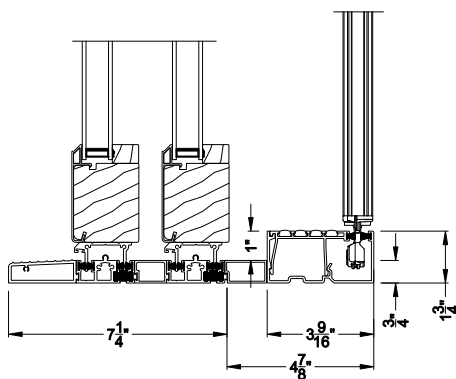

Weather Shield™

Contemporary Collection

2-1/4" Multi-Slide Doors

CROSS SECTION DETAILS

CONTEMPORARY 2-1/4" MULTI-SLIDE PATIO DOOR (8722)

Vertical Section - Standard Sill - 2 or Bi-parting 4 Panel Door
Shown with optional Center screen - recess mounted

CONTEMPORARY 2-1/4" MULTI-SLIDE PATIO DOOR (8722)

Vertical Section - with Sill Riser - 2 or Bi-parting 4 Panel Door
Shown with optional Center screen - recess mounted

CONTEMPORARY 2-1/4" MULTI-SLIDE PATIO DOOR (8722)

Note: All dimensions are approximate. Weather Shield reserves the right to change specifications without notice.

CONTEMPORARY 2-1/4" MULTI-SLIDE PATIO DOOR (8722)

Horizontal Section - 2 Panel Door
Shown with optional Center screen

Note: All dimensions are approximate. Weather Shield reserves the right to change specifications without notice.

Weather Shield™

Contemporary Collection

2-1/4" Multi-Slide Doors

CROSS SECTION DETAILS

CONTEMPORARY 2-1/4" MULTI-SLIDE PATIO DOOR (8722)
Horizontal Section - Bi-parting stiles