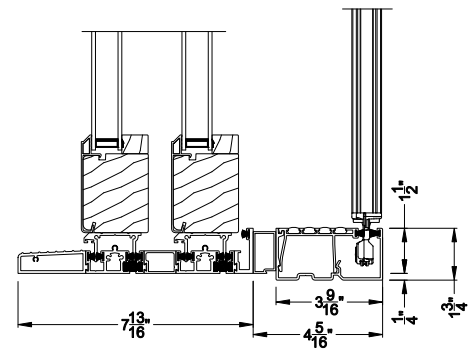

Weather Shield™

Contemporary Collection

2-1/4" Multi-Slide Doors

CROSS SECTION DETAILS

CONTEMPORARY 2-1/4" MULTI-SLIDE PATIO DOOR (8722)

Vertical Section - Standard Sill - 2 or Bi-parting 4 Panel Door
Shown with optional Center screen - recess mounted