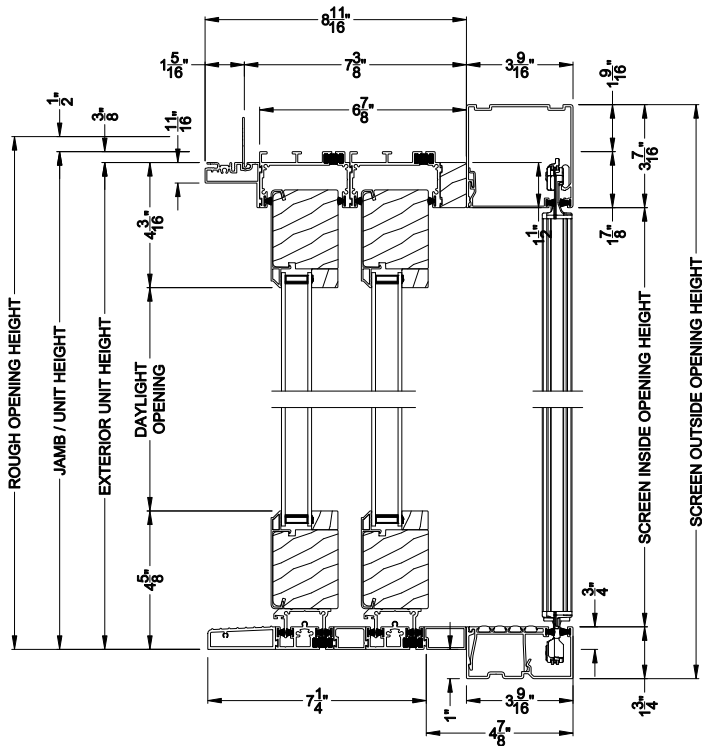

Weather Shield™

Contemporary Collection

2-1/4" Multi-Slide Doors

CROSS SECTION DETAILS

CONTEMPORARY 2-1/4" MULTI-SLIDE PATIO DOOR (8722)

Vertical Section - Standard Sill - 2 or Bi-parting 4 Panel Door
Shown with optional Center screen - recess mounted

CONTEMPORARY 2-1/4" MULTI-SLIDE PATIO DOOR (8722)

Vertical Section - with Sill Riser - 2 or Bi-parting 4 Panel Door
Shown with optional Center screen - recess mounted

CONTEMPORARY 2-1/4" MULTI-SLIDE PATIO DOOR (8722)

Vertical Section - Standard Sill - 2 or Bi-parting 4 Panel Door
Shown with optional Center screen - flush mounted

CONTEMPORARY 2-1/4" MULTI-SLIDE PATIO DOOR (8722)

Vertical Section - with Sill Riser - 2 or Bi-parting 4 Panel Door
Shown with optional Center screen - flush mounted

Note: All dimensions are approximate. Weather Shield reserves the right to change specifications without notice.

CONTEMPORARY 2-1/4" MULTI-SLIDE PATIO DOOR (8722)

Horizontal Section - 2 Panel Door
Shown with optional Center screen