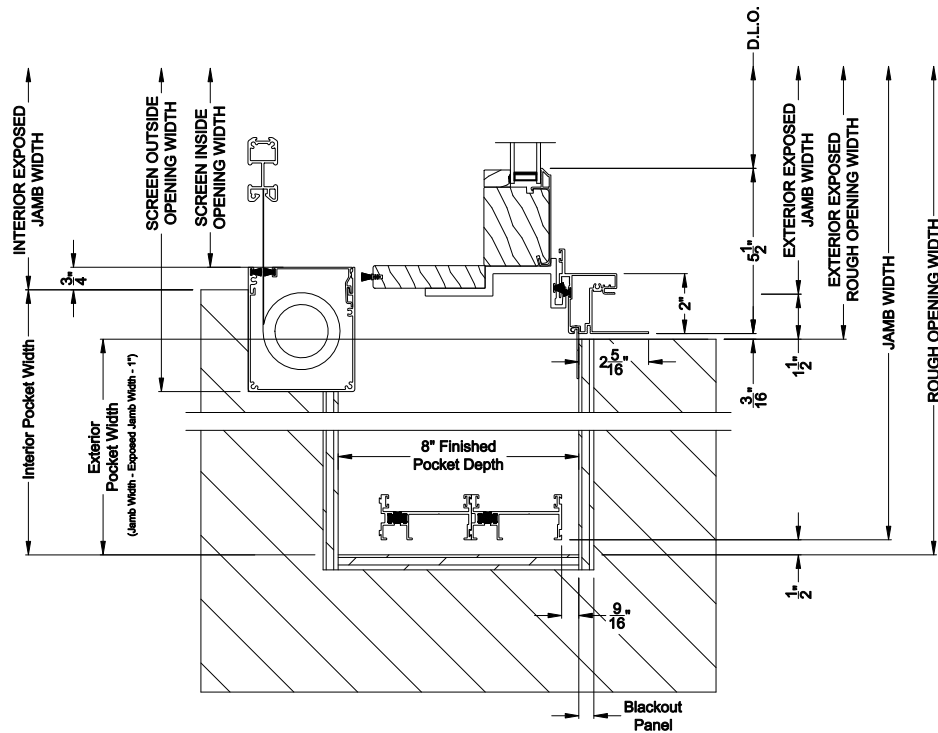

Note: All dimensions are approximate. Weather Shield reserves the right to change specifications without notice.

CONTEMPORARY 2-1/4" MULTI-SLIDE PATIO DOOR (8722)

Horizontal Section - 2 Panel Door
Shown with optional Center screen

Note: All dimensions are approximate. Weather Shield reserves the right to change specifications without notice.

Weather Shield™

Contemporary Collection

2-1/4" Multi-Slide Doors

CROSS SECTION DETAILS

CONTEMPORARY 2-1/4" MULTI-SLIDE PATIO DOOR (8722)
Horizontal Section - Bi-parting stiles

CONTEMPORARY 2-1/4" MULTI-SLIDE PATIO DOOR (8722)
Horizontal Section - 2 Panel or Bi-parting 4 Panel Door
Shown with optional Center screen

Note: All dimensions are approximate. Weather Shield reserves the right to change specifications without notice.