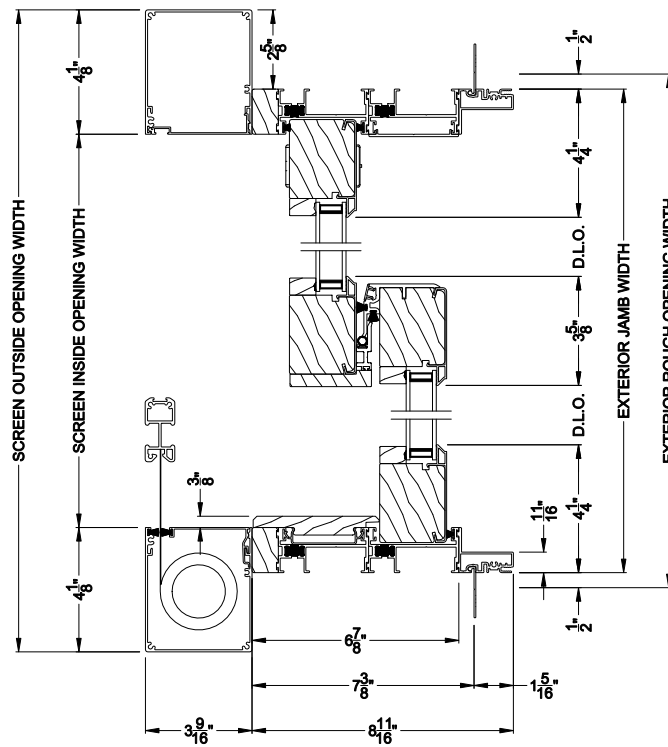

Weather Shield™

Contemporary Collection

2-1/4" Multi-Slide Doors

CROSS SECTION DETAILS

CONTEMPORARY 2-1/4" MULTI-SLIDE PATIO DOOR (8722)

Vertical Section - Standard Sill - 2 or Bi-parting 4 Panel Door
Shown with optional Center screen - recess mounted

CONTEMPORARY 2-1/4" MULTI-SLIDE PATIO DOOR (8722)

Vertical Section - with Sill Riser - 2 or Bi-parting 4 Panel Door
Shown with optional Center screen - recess mounted

CONTEMPORARY 2-1/4" MULTI-SLIDE PATIO DOOR (8722)

Vertical Section - Standard Sill - 2 or Bi-parting 4 Panel Door
Shown with optional Center screen - flush mounted

CONTEMPORARY 2-1/4" MULTI-SLIDE PATIO DOOR (8722)

Vertical Section - with Sill Riser - 2 or Bi-parting 4 Panel Door
Shown with optional Center screen - flush mounted

Note: All dimensions are approximate. Weather Shield reserves the right to change specifications without notice.

CONTEMPORARY 2-1/4" MULTI-SLIDE PATIO DOOR (8722)

Horizontal Section - 2 Panel Door
Shown with optional Center screen