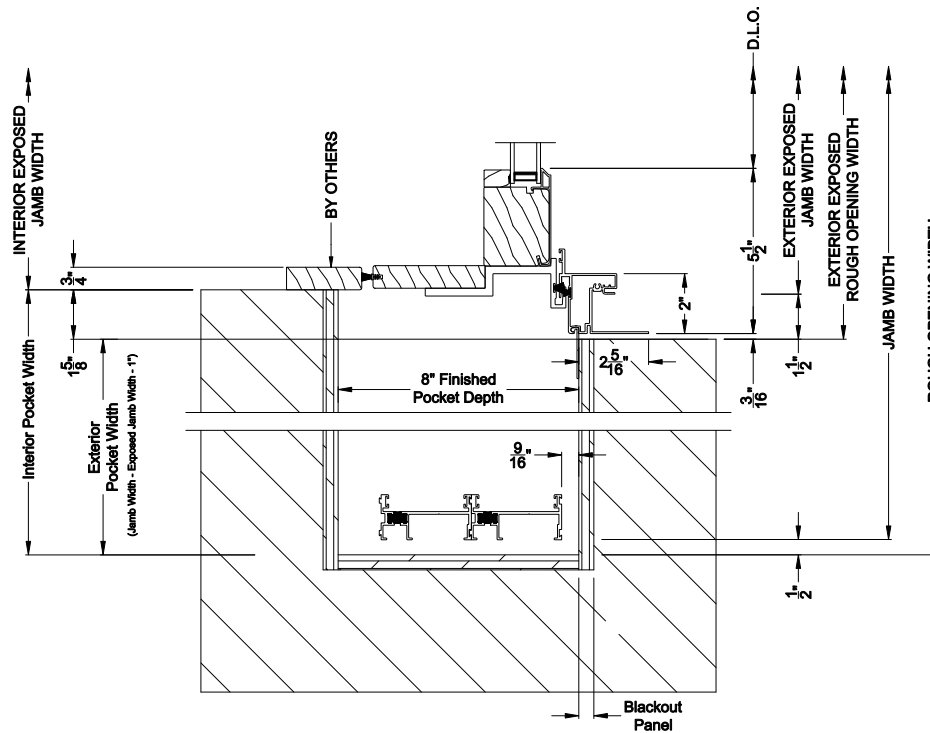

Weather Shield™

Contemporary Collection

2-1/4" Multi-Slide Doors

CROSS SECTION DETAILS

CONTEMPORARY 2-1/4" MULTI-SLIDE PATIO DOOR (8722)
 Horizontal Section - 2 Panel Door

Note: All dimensions are approximate. Weather Shield reserves the right to change specifications without notice.

Weather Shield™

Contemporary Collection

2-1/4" Multi-Slide Doors

CROSS SECTION DETAILS

CONTEMPORARY 2-1/4" MULTI-SLIDE PATIO DOOR (8722)
Horizontal Section - Bi-parting stiles

CONTEMPORARY 2-1/4" MULTI-SLIDE PATIO DOOR (8722)
Horizontal Pocket Section - 2 or Bi-parting 4 Panel Door

Note: All dimensions are approximate. Weather Shield reserves the right to change specifications without notice.

Weather Shield™

Contemporary Collection

2-1/4" Multi-Slide Doors

CROSS SECTION DETAILS

CONTEMPORARY 2-1/4" MULTI-SLIDE PATIO DOOR (8722)
 Horizontal Motorized Pocket Section - 2 or Bi-parting 4 Panel Door

Note: All dimensions are approximate. Weather Shield reserves the right to change specifications without notice.

CONTEMPORARY 2-1/4" MULTI-SLIDE PATIO DOOR (8722)
 Horizontal Section - 2L2R Panel Inside Corner Door