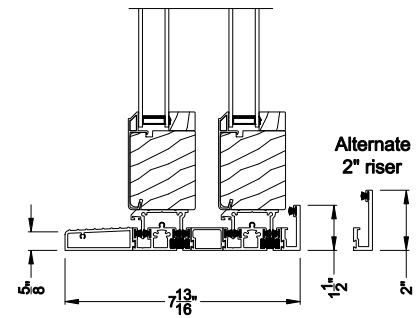

Weather Shield™

Contemporary Collection

2-1/4" Multi-Slide Doors

CROSS SECTION DETAILS

CONTEMPORARY 2-1/4" MULTI-SLIDE PATIO DOOR (8722)
Vertical Section - Standard Sill - 2 or Bi-parting 4 Panel Door

CONTEMPORARY 2-1/4" MULTI-SLIDE PATIO DOOR (8722)
Vertical Section - with Sill Riser - 2 or Bi-parting 4 Panel Door

CONTEMPORARY 2-1/4" MULTI-SLIDE PATIO DOOR (8722)
Vertical Section - with T-track sill - 2 or Bi-parting 4 Panel Door

CONTEMPORARY 2-1/4" MULTI-SLIDE PATIO DOOR (8722)
Vertical Section - With sill pan

Note: All dimensions are approximate. Weather Shield reserves the right to change specifications without notice.

Weather Shield™

Contemporary Collection

2-1/4" Multi-Slide Doors

CROSS SECTION DETAILS

CONTEMPORARY 2-1/4" MULTI-SLIDE PATIO DOOR (8722)
 Horizontal Section - 2 Panel Door

Note: All dimensions are approximate. Weather Shield reserves the right to change specifications without notice.