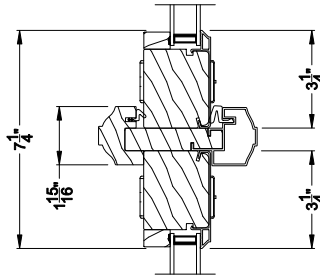

Weather Shield™

Contemporary Collection

2-1/4" Multi-Slide Doors

CROSS SECTION DETAILS