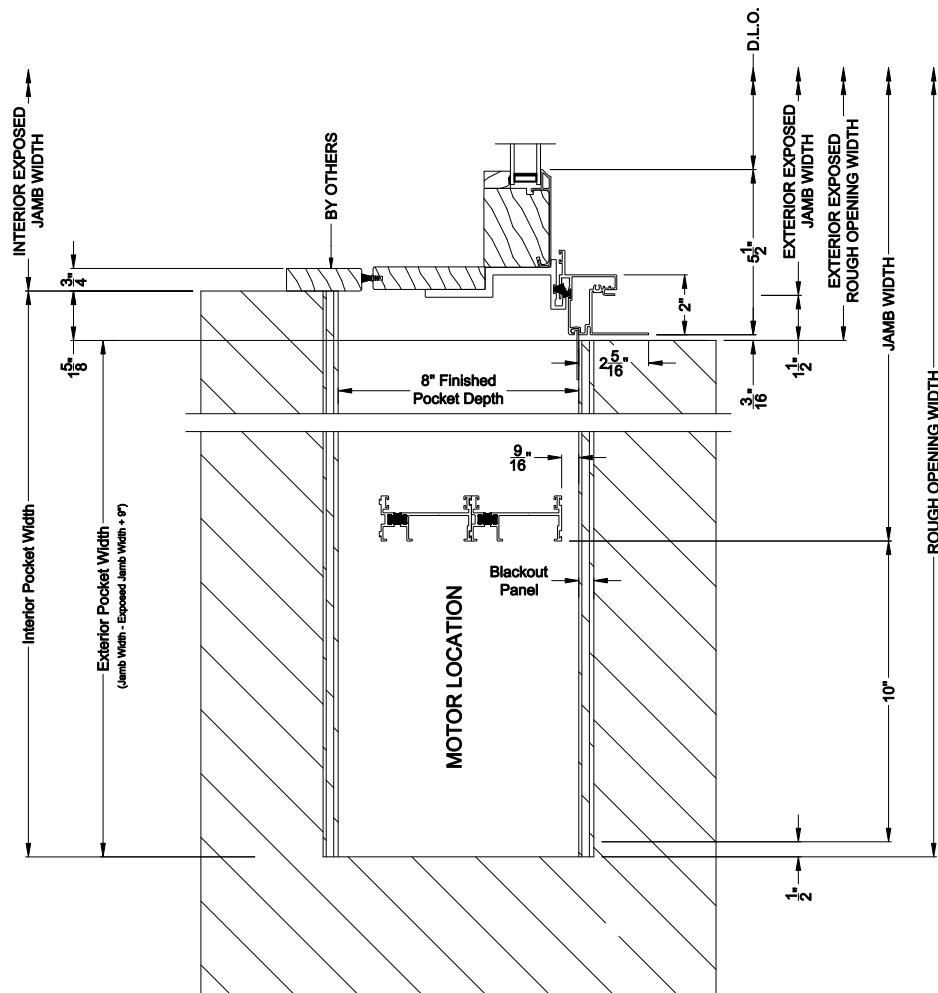

Weather Shield™

Contemporary Collection

2-1/4" Multi-Slide Doors

CROSS SECTION DETAILS

CONTEMPORARY 2-1/4" MULTI-SLIDE PATIO DOOR (8722)
 Horizontal Section - 2 Panel Door

Note: All dimensions are approximate. Weather Shield reserves the right to change specifications without notice.

Weather Shield™

Contemporary Collection

2-1/4" Multi-Slide Doors

CROSS SECTION DETAILS

CONTEMPORARY 2-1/4" MULTI-SLIDE PATIO DOOR (8722)
Horizontal Section - Bi-parting stiles

CONTEMPORARY 2-1/4" MULTI-SLIDE PATIO DOOR (8722)
Horizontal Pocket Section - 2 or Bi-parting 4 Panel Door

Note: All dimensions are approximate. Weather Shield reserves the right to change specifications without notice.

Weather Shield™

Contemporary Collection

2-1/4" Multi-Slide Doors

CROSS SECTION DETAILS

CONTEMPORARY 2-1/4" MULTI-SLIDE PATIO DOOR (8722)
 Horizontal Motorized Pocket Section - 2 or Bi-parting 4 Panel Door

Note: All dimensions are approximate. Weather Shield reserves the right to change specifications without notice.

CONTEMPORARY 2-1/4" MULTI-SLIDE PATIO DOOR (8722)
 Horizontal Section - 2L2R Panel Inside Corner Door