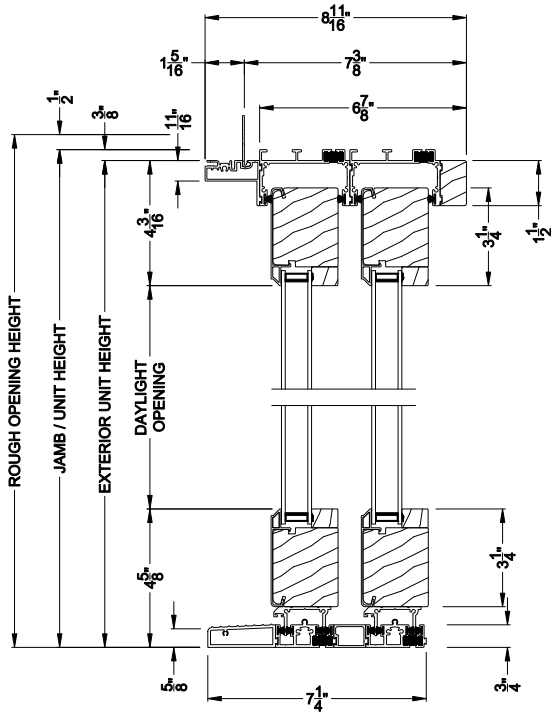

Weather Shield™

Contemporary Collection

2-1/4" Multi-Slide Doors

CROSS SECTION DETAILS

CONTEMPORARY 2-1/4" MULTI-SLIDE PATIO DOOR (8722)
Vertical Section - Standard Sill - 2 or Bi-parting 4 Panel Door

CONTEMPORARY 2-1/4" MULTI-SLIDE PATIO DOOR (8722)
Vertical Section - with Sill Riser - 2 or Bi-parting 4 Panel Door

CONTEMPORARY 2-1/4" MULTI-SLIDE PATIO DOOR (8722)
Vertical Section - with T-track sill - 2 or Bi-parting 4 Panel Door

CONTEMPORARY 2-1/4" MULTI-SLIDE PATIO DOOR (8722)
Vertical Section - With sill pan

Note: All dimensions are approximate. Weather Shield reserves the right to change specifications without notice.

Weather Shield™

Contemporary Collection

2-1/4" Multi-Slide Doors

CROSS SECTION DETAILS

CONTEMPORARY 2-1/4" MULTI-SLIDE PATIO DOOR (8722)
 Horizontal Section - 2 Panel Door

Note: All dimensions are approximate. Weather Shield reserves the right to change specifications without notice.