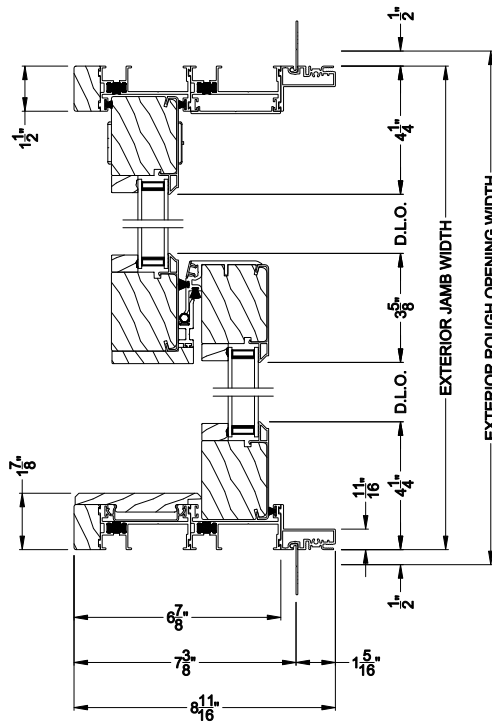

CONTEMPORARY 2-1/4" MULTI-SLIDE PATIO DOOR (8722)
Vertical Section - with T-track sill - 2 or Bi-parting 4 Panel Door

CONTEMPORARY 2-1/4" MULTI-SLIDE PATIO DOOR (8722)
Vertical Section - With sill pan

Note: All dimensions are approximate. Weather Shield reserves the right to change specifications without notice.

Weather Shield™

Contemporary Collection

2-1/4" Multi-Slide Doors

CROSS SECTION DETAILS

CONTEMPORARY 2-1/4" MULTI-SLIDE PATIO DOOR (8722)
 Horizontal Section - 2 Panel Door

Note: All dimensions are approximate. Weather Shield reserves the right to change specifications without notice.