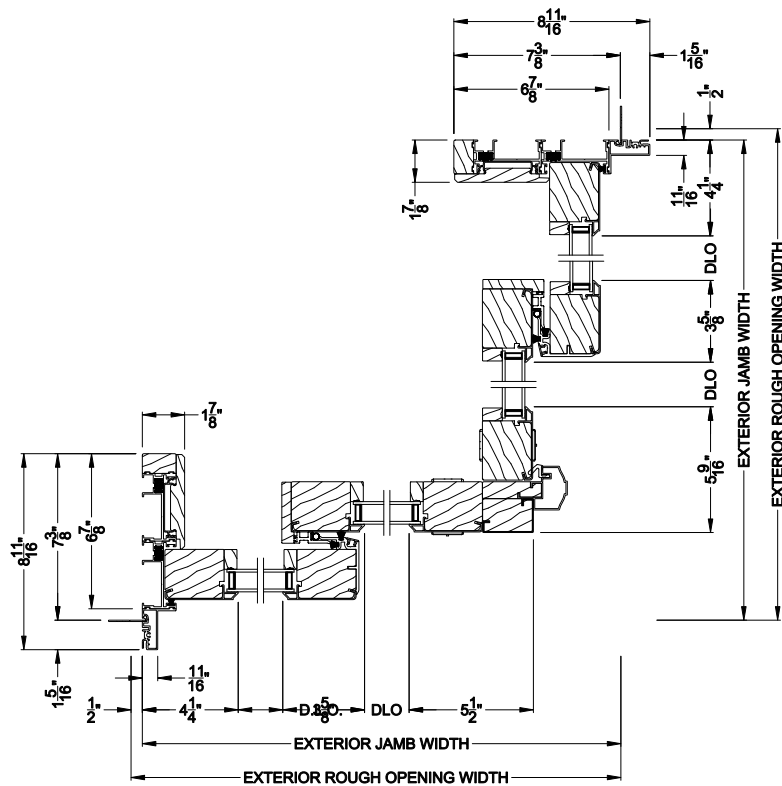

CONTEMPORARY 2-1/4" MULTI-SLIDE PATIO DOOR (8722)
Horizontal Section - 2L2R Panel Inside Corner Door

CONTEMPORARY 2-1/4" MULTI-SLIDE PATIO DOOR (8722)
Horizontal Section - 2L2R Panel Outside Corner Door

Note: All dimensions are approximate. Weather Shield reserves the right to change specifications without notice.