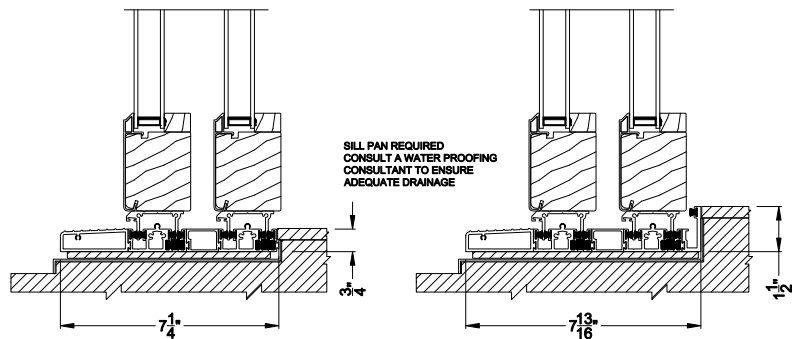

Weather Shield™

Contemporary Collection

2-1/4" Multi-Slide Doors

CROSS SECTION DETAILS

CONTEMPORARY 2-1/4" MULTI-SLIDE PATIO DOOR (8722)
Vertical Section - Standard Sill - 2 or Bi-parting 4 Panel Door

CONTEMPORARY 2-1/4" MULTI-SLIDE PATIO DOOR (8722)
Vertical Section - with Sill Riser - 2 or Bi-parting 4 Panel Door

CONTEMPORARY 2-1/4" MULTI-SLIDE PATIO DOOR (8722)
Vertical Section - with T-track sill - 2 or Bi-parting 4 Panel Door

CONTEMPORARY 2-1/4" MULTI-SLIDE PATIO DOOR (8722)
Vertical Section - With sill pan

Note: All dimensions are approximate. Weather Shield reserves the right to change specifications without notice.

Weather Shield™

Contemporary Collection

2-1/4" Multi-Slide Doors

CROSS SECTION DETAILS

CONTEMPORARY 2-1/4" MULTI-SLIDE PATIO DOOR (8722)
 Horizontal Section - 2 Panel Door

Note: All dimensions are approximate. Weather Shield reserves the right to change specifications without notice.