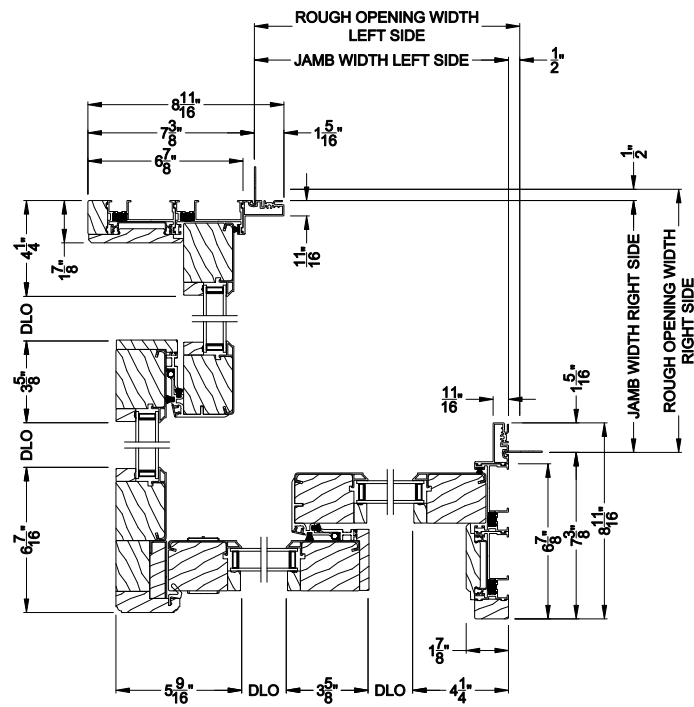

Note: All dimensions are approximate. Weather Shield reserves the right to change specifications without notice.

Weather Shield™

Contemporary Collection

2-1/4" Multi-Slide Doors

CROSS SECTION DETAILS

CONTEMPORARY 2-1/4" MULTI-SLIDE PATIO DOOR (8722)
 Horizontal Motorized Pocket Section - 2 or Bi-parting 4 Panel Door

Note: All dimensions are approximate. Weather Shield reserves the right to change specifications without notice.

CONTEMPORARY 2-1/4" MULTI-SLIDE PATIO DOOR (8722)
 Horizontal Section - 2L2R Panel Inside Corner Door