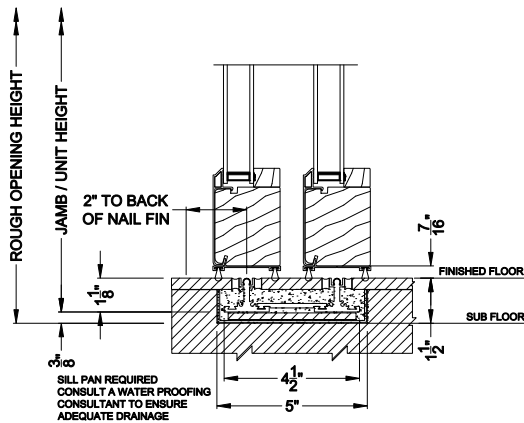

CONTEMPORARY 2-1/4" MULTI-SLIDE PATIO DOOR (8722)
Vertical Section - with T-track sill - 2 or Bi-parting 4 Panel Door

CONTEMPORARY 2-1/4" MULTI-SLIDE PATIO DOOR (8722)
Vertical Section - With sill pan

Note: All dimensions are approximate. Weather Shield reserves the right to change specifications without notice.