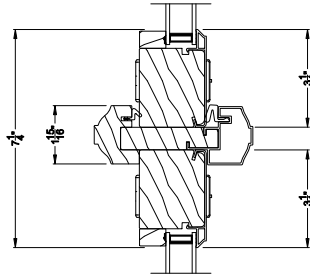

Horizontal Section - 3 Panel Door
Shown with optional Center screen

Note: All dimensions are approximate. Weather Shield reserves the right to change specifications without notice.

Weather Shield™

Contemporary Collection

2-1/4" Multi-Slide Doors

CROSS SECTION DETAILS

CONTEMPORARY 2-1/4" MULTI-SLIDE PATIO DOOR (8722)
Horizontal Section - Bi-parting stiles

CONTEMPORARY 2-1/4" MULTI-SLIDE PATIO DOOR (8722)
Horizontal Section - 3 Panel or Bi-parting 6 Panel Door
Shown with optional Center screen