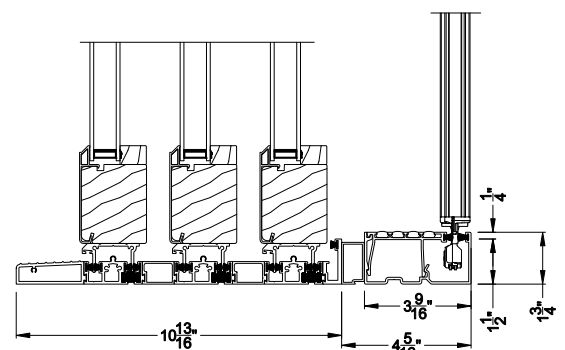

CONTEMPORARY 2-1/4" MULTI-SLIDE PATIO DOOR (8722)

Vertical Section - with Sill Riser - 3 or Bi-parting 6 Panel Door
Shown with optional Center screen - flush mounted

Note: All dimensions are approximate. Weather Shield reserves the right to change specifications without notice.