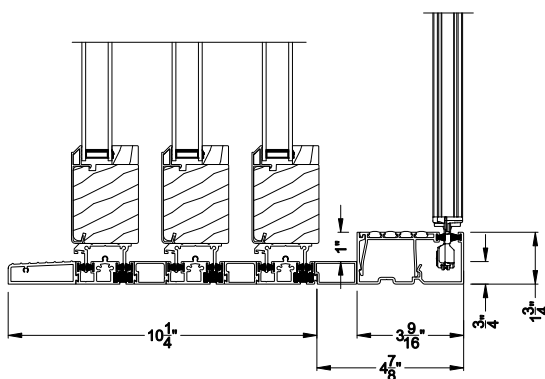

CONTEMPORARY 2-1/4" MULTI-SLIDE PATIO DOOR (8722)

Vertical Section - Standard Sill - 3 or Bi-parting 6 Panel Door
Shown with optional Center screen - flush mounted