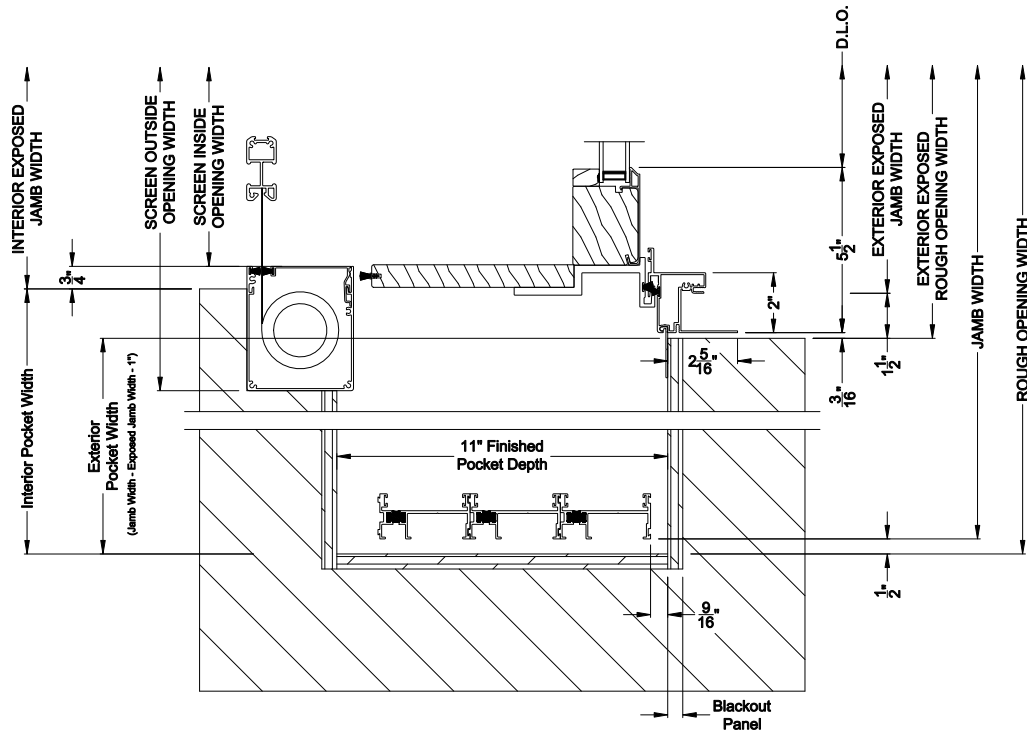

Note: All dimensions are approximate. Weather Shield reserves the right to change specifications without notice.

Weather Shield™

Contemporary Collection

2-1/4" Multi-Slide Doors

CROSS SECTION DETAILS

CONTEMPORARY 2-1/4" MULTI-SLIDE PATIO DOOR (8722)

Horizontal Section - 3 Panel Door
Shown with optional Center screen

Note: All dimensions are approximate. Weather Shield reserves the right to change specifications without notice.

Weather Shield™

Contemporary Collection

2-1/4" Multi-Slide Doors

CROSS SECTION DETAILS

CONTEMPORARY 2-1/4" MULTI-SLIDE PATIO DOOR (8722)
Horizontal Section - Bi-parting stiles

CONTEMPORARY 2-1/4" MULTI-SLIDE PATIO DOOR (8722)
Horizontal Section - 3 Panel or Bi-parting 6 Panel Door
Shown with optional Center screen

Note: All dimensions are approximate. Weather Shield reserves the right to change specifications without notice.