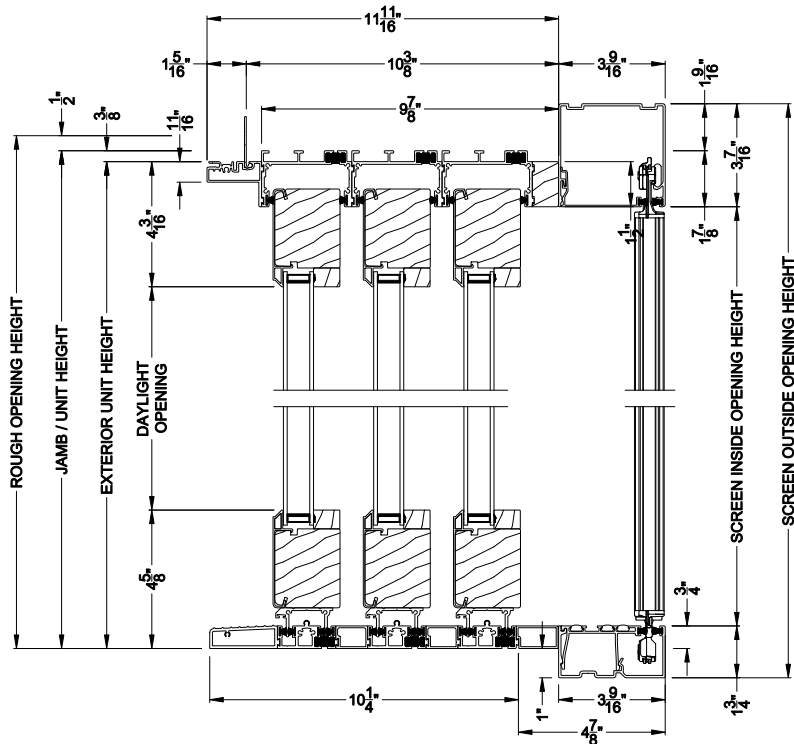

Weather Shield™

Contemporary Collection

2-1/4" Multi-Slide Doors

CROSS SECTION DETAILS

CONTEMPORARY 2-1/4" MULTI-SLIDE PATIO DOOR (8722)

Vertical Section - Standard Sill - 3 or Bi-parting 6 Panel Door
Shown with optional Center screen - recess mounted

CONTEMPORARY 2-1/4" MULTI-SLIDE PATIO DOOR (8722)

Vertical Section - with Sill Riser - 3 or Bi-parting 6 Panel Door
Shown with optional Center screen - recess mounted

CONTEMPORARY 2-1/4" MULTI-SLIDE PATIO DOOR (8722)

Note: All dimensions are approximate. Weather Shield reserves the right to change specifications without notice.

Weather Shield™

Contemporary Collection

2-1/4" Multi-Slide Doors

CROSS SECTION DETAILS

CONTEMPORARY 2-1/4" MULTI-SLIDE PATIO DOOR (8722)

Horizontal Section - 3 Panel Door
Shown with optional Center screen

Note: All dimensions are approximate. Weather Shield reserves the right to change specifications without notice.

Weather Shield™

Contemporary Collection