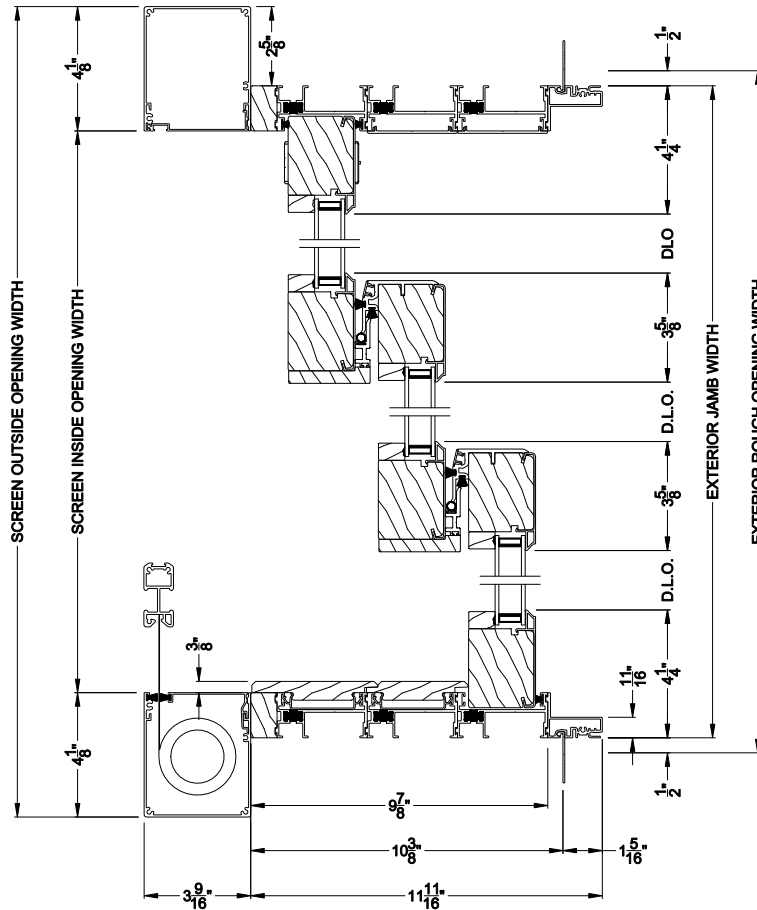

Vertical Section - Standard Sill - 3 or Bi-parting 6 Panel Door
Shown with optional Center screen - flush mounted

CONTEMPORARY 2-1/4" MULTI-SLIDE PATIO DOOR (8722)

Vertical Section - with Sill Riser - 3 or Bi-parting 6 Panel Door
Shown with optional Center screen - flush mounted

Note: All dimensions are approximate. Weather Shield reserves the right to change specifications without notice.

Weather Shield™

Contemporary Collection

2-1/4" Multi-Slide Doors

CROSS SECTION DETAILS

CONTEMPORARY 2-1/4" MULTI-SLIDE PATIO DOOR (8722)

Horizontal Section - 3 Panel Door
Shown with optional Center screen

Note: All dimensions are approximate. Weather Shield reserves the right to change specifications without notice.

Weather Shield™

Contemporary Collection