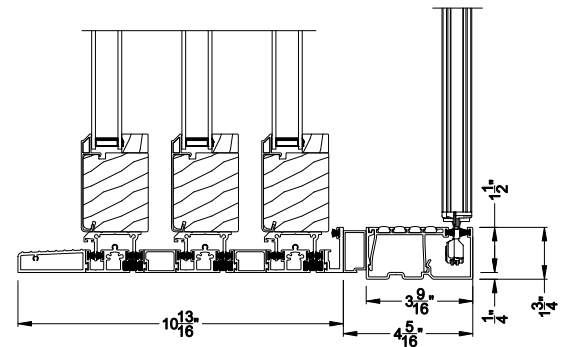

Weather Shield™

Contemporary Collection

2-1/4" Multi-Slide Doors

CROSS SECTION DETAILS

CONTEMPORARY 2-1/4" MULTI-SLIDE PATIO DOOR (8722)

Vertical Section - Standard Sill - 3 or Bi-parting 6 Panel Door
Shown with optional Center screen - recess mounted

Note: All dimensions are approximate. Weather Shield reserves the right to change specifications without notice.

Weather Shield™

Contemporary Collection

2-1/4" Multi-Slide Doors

CROSS SECTION DETAILS

CONTEMPORARY 2-1/4" MULTI-SLIDE PATIO DOOR (8722)