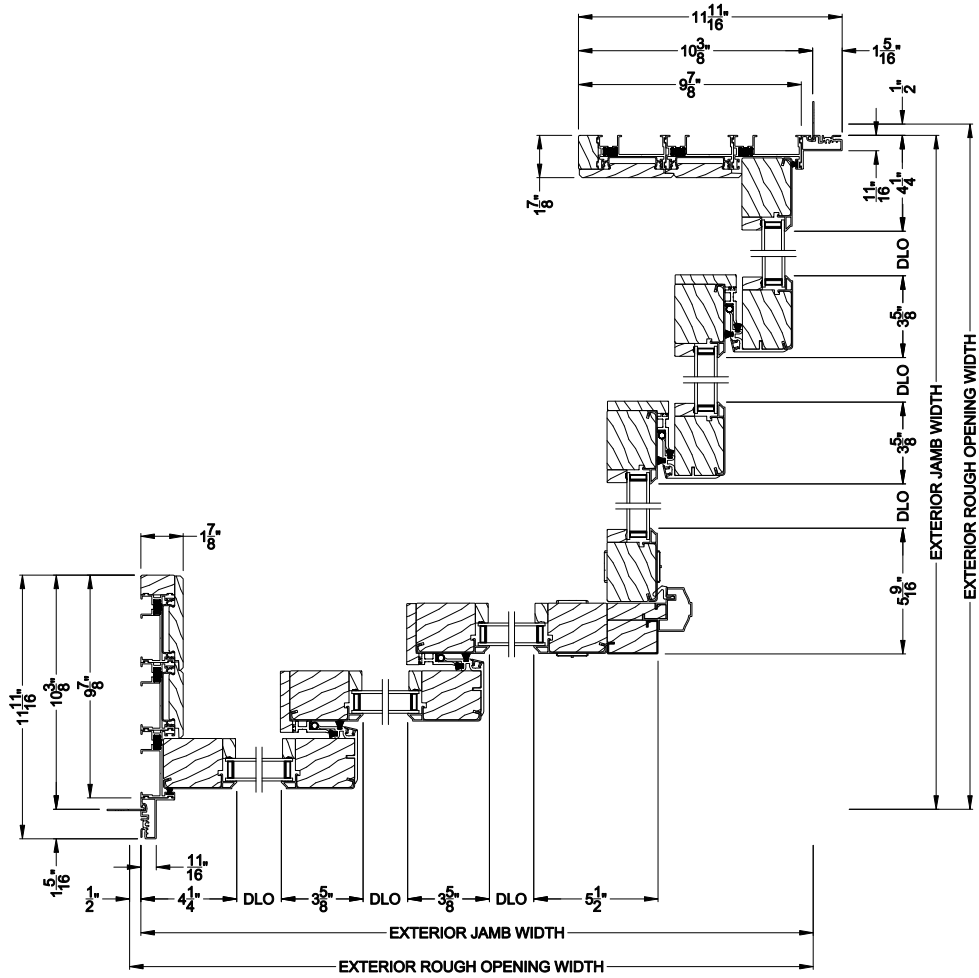

CONTEMPORARY 2-1/4" MULTI-SLIDE PATIO DOOR (8722)
Horizontal Section - 3L3R Panel Inside Corner Door

CONTEMPORARY 2-1/4" MULTI-SLIDE PATIO DOOR (8722)
Horizontal Section - 3L3R Panel Outside Corner Door

Note: All dimensions are approximate. Weather Shield reserves the right to change specifications without notice.