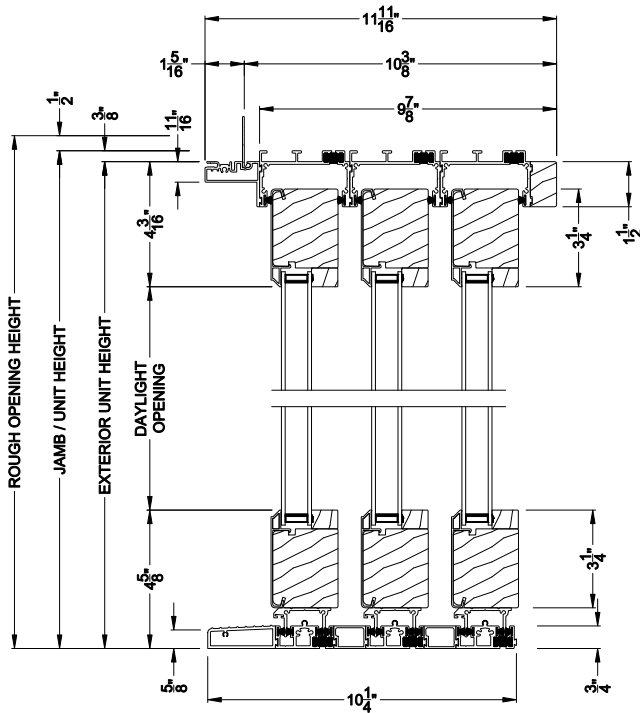

Weather Shield™

Contemporary Collection

2-1/4" Multi-Slide Doors

CROSS SECTION DETAILS

CONTEMPORARY 2-1/4" MULTI-SLIDE PATIO DOOR (8722)
Vertical Section - Standard Sill - 3 or Bi-parting 6 Panel Door

CONTEMPORARY 2-1/4" MULTI-SLIDE PATIO DOOR (8722)
Vertical Section - with Sill Riser - 3 or Bi-parting 6 Panel Door

Note: All dimensions are approximate. Weather Shield reserves the right to change specifications without notice.

Weather Shield™

Contemporary Collection

2-1/4" Multi-Slide Doors

CROSS SECTION DETAILS

CONTEMPORARY 2-1/4" MULTI-SLIDE PATIO DOOR (8722)
 Horizontal Section - 3 Panel Door