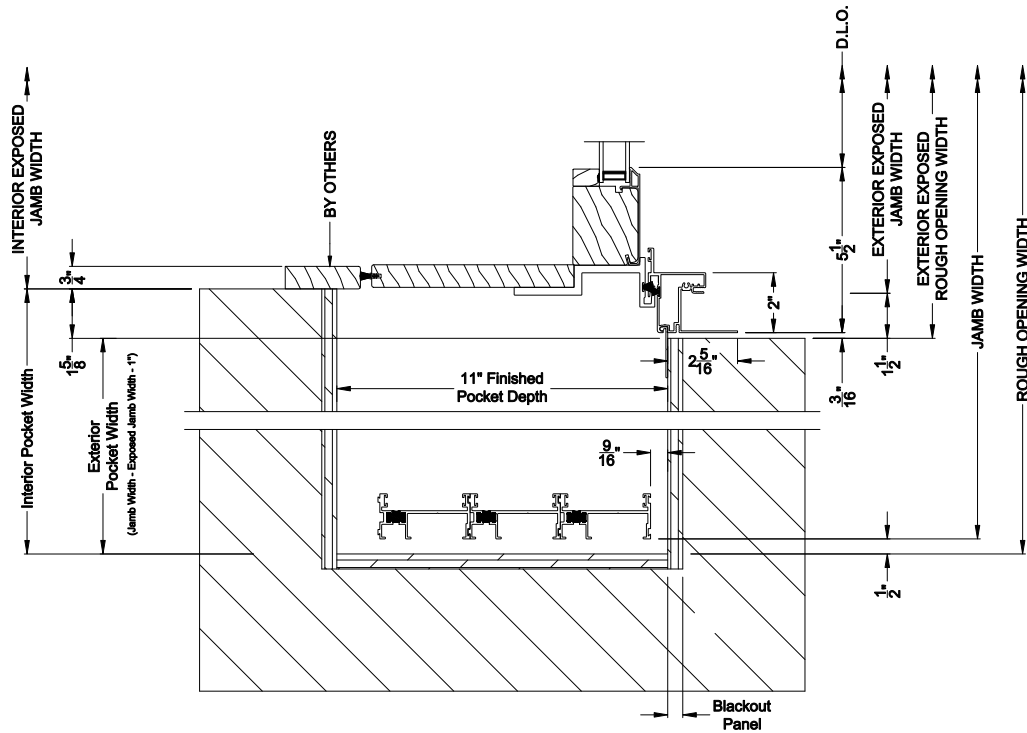

Note: All dimensions are approximate. Weather Shield reserves the right to change specifications without notice.

Weather Shield™

Contemporary Collection

2-1/4" Multi-Slide Doors

CROSS SECTION DETAILS

CONTEMPORARY 2-1/4" MULTI-SLIDE PATIO DOOR (8722)
 Horizontal Section - 3 Panel Door

Note: All dimensions are approximate. Weather Shield reserves the right to change specifications without notice.

Weather Shield™

Contemporary Collection

2-1/4" Multi-Slide Doors

CROSS SECTION DETAILS

CONTEMPORARY 2-1/4" MULTI-SLIDE PATIO DOOR (8722)
Horizontal Section - Bi-parting stiles

CONTEMPORARY 2-1/4" MULTI-SLIDE PATIO DOOR (8722)
Horizontal Pocket Section - 3 or Bi-parting 6 Panel Door

Note: All dimensions are approximate. Weather Shield reserves the right to change specifications without notice.