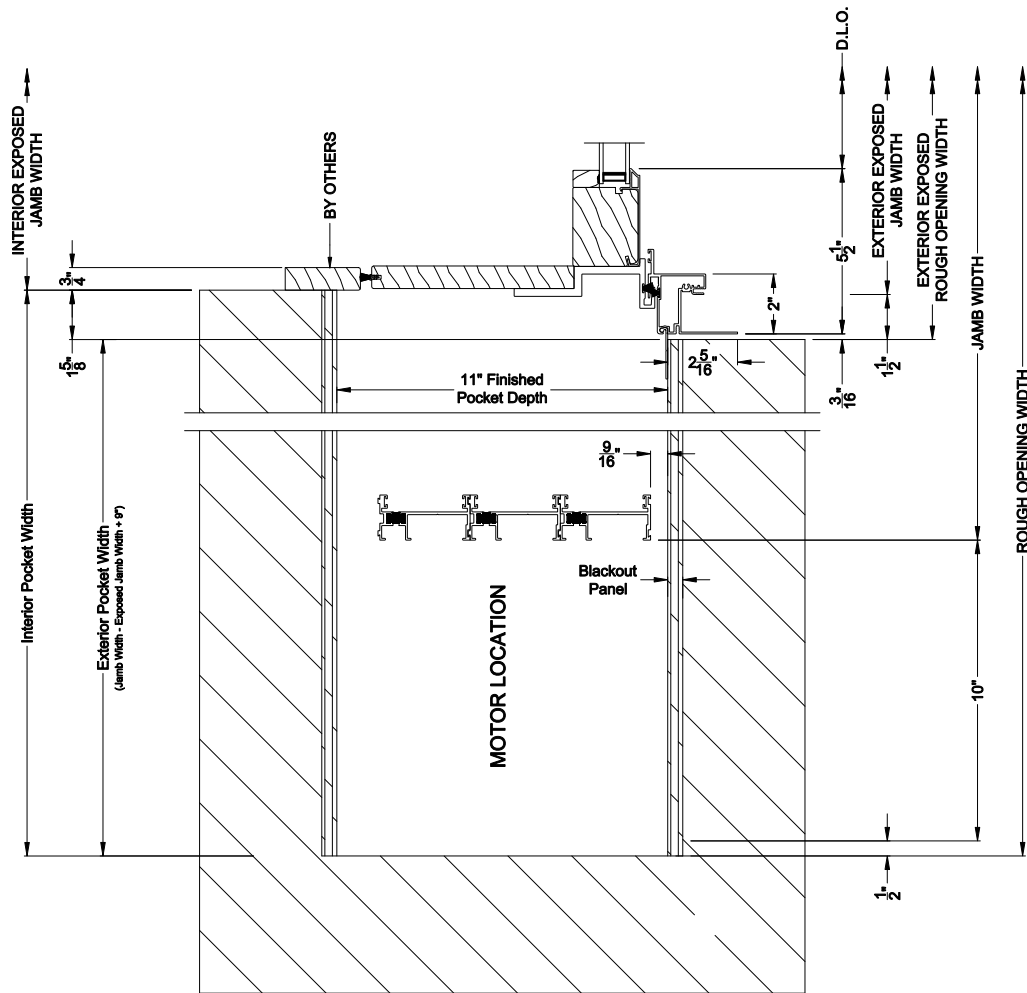

Note: All dimensions are approximate. Weather Shield reserves the right to change specifications without notice.

Weather Shield™

Contemporary Collection

2-1/4" Multi-Slide Doors

CROSS SECTION DETAILS

CONTEMPORARY 2-1/4" MULTI-SLIDE PATIO DOOR (8722)
Horizontal Section - Bi-parting stiles

CONTEMPORARY 2-1/4" MULTI-SLIDE PATIO DOOR (8722)
Horizontal Pocket Section - 3 or Bi-parting 6 Panel Door

Note: All dimensions are approximate. Weather Shield reserves the right to change specifications without notice.

Weather Shield™

Contemporary Collection

2-1/4" Multi-Slide Doors

CROSS SECTION DETAILS

CONTEMPORARY 2-1/4" MULTI-SLIDE PATIO DOOR (8722)
 Horizontal Motorized Pocket Section - 3 or Bi-parting 6 Panel Door

Note: All dimensions are approximate. Weather Shield reserves the right to change specifications without notice.

CONTEMPORARY 2-1/4" MULTI-SLIDE PATIO DOOR (8722)
 Horizontal Section - 3L3R Panel Inside Corner Door