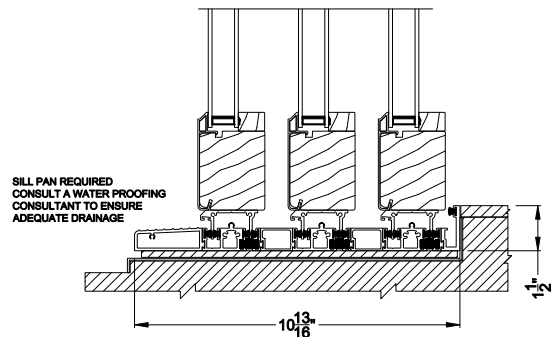

CONTEMPORARY 2-1/4" MULTI-SLIDE PATIO DOOR (8722)
Horizontal Section - 3 Panel Door

CONTEMPORARY 2-1/4" MULTI-SLIDE PATIO DOOR (8722)
Vertical Section - With sill pan

Note: All dimensions are approximate. Weather Shield reserves the right to change specifications without notice.