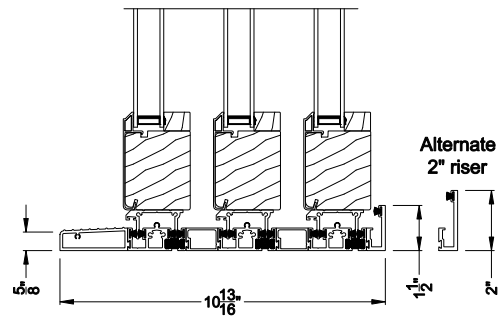

CONTEMPORARY 2-1/4" MULTI-SLIDE PATIO DOOR (8722)
Vertical Section - with Sill Riser - 3 or Bi-parting 6 Panel Door