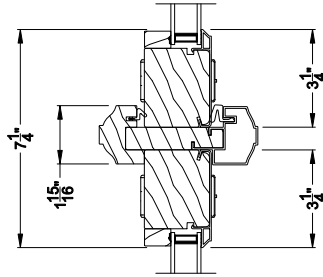

Note: All dimensions are approximate. Weather Shield reserves the right to change specifications without notice.

Weather Shield™

Contemporary Collection

2-1/4" Multi-Slide Doors

CROSS SECTION DETAILS

CONTEMPORARY 2-1/4" MULTI-SLIDE PATIO DOOR (8722)
 Horizontal Section - 3 Panel Door

Note: All dimensions are approximate. Weather Shield reserves the right to change specifications without notice.

Weather Shield™

Contemporary Collection

2-1/4" Multi-Slide Doors

CROSS SECTION DETAILS

CONTEMPORARY 2-1/4" MULTI-SLIDE PATIO DOOR (8722)
Horizontal Section - Bi-parting stiles