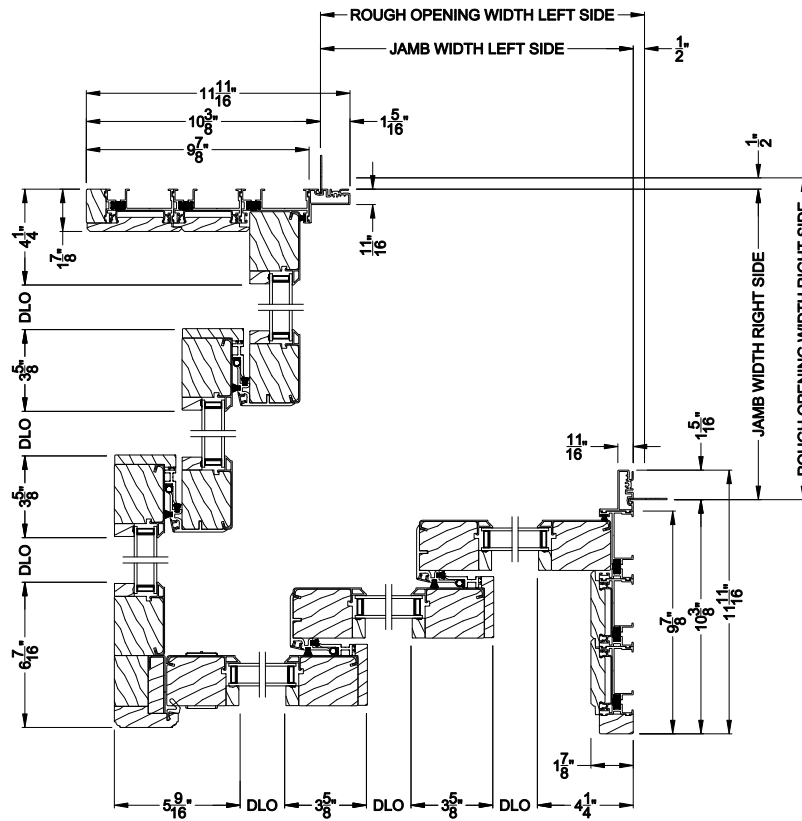

Weather Shield™

Contemporary Collection

2-1/4" Multi-Slide Doors

CROSS SECTION DETAILS

CONTEMPORARY 2-1/4" MULTI-SLIDE PATIO DOOR (8722)
 Horizontal Motorized Pocket Section - 3 or Bi-parting 6 Panel Door

Note: All dimensions are approximate. Weather Shield reserves the right to change specifications without notice.

CONTEMPORARY 2-1/4" MULTI-SLIDE PATIO DOOR (8722)
 Horizontal Section - 3L3R Panel Inside Corner Door