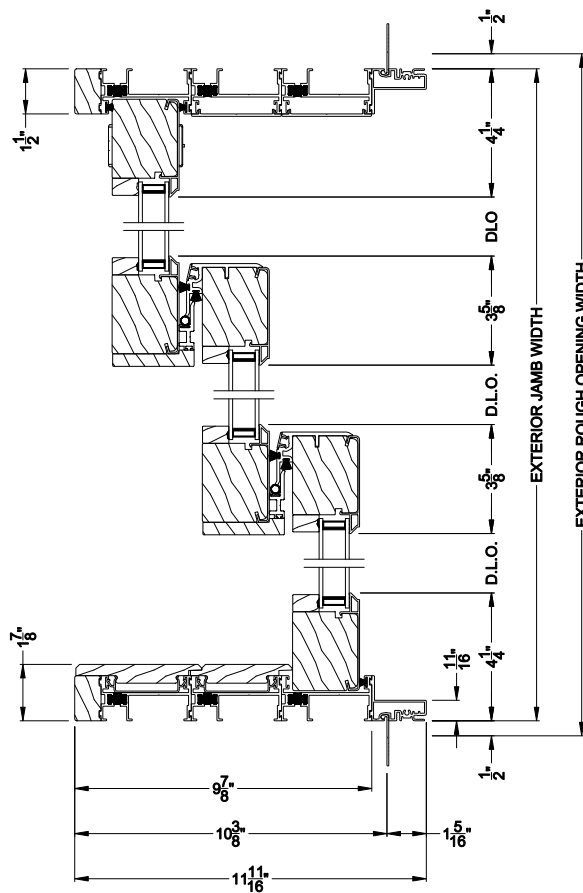

Weather Shield™

Contemporary Collection

2-1/4" Multi-Slide Doors

CROSS SECTION DETAILS

CONTEMPORARY 2-1/4" MULTI-SLIDE PATIO DOOR (8722)
Vertical Section - Standard Sill - 3 or Bi-parting 6 Panel Door

CONTEMPORARY 2-1/4" MULTI-SLIDE PATIO DOOR (8722)
Vertical Section - with Sill Riser - 3 or Bi-parting 6 Panel Door

CONTEMPORARY 2-1/4" MULTI-SLIDE PATIO DOOR (8722)
Vertical Section - With sill pan

CONTEMPORARY 2-1/4" MULTI-SLIDE PATIO DOOR (8722)
Vertical Section - with T-track sill - 3 or Bi-parting 6 Panel Door

CONTEMPORARY 2-1/4" MULTI-SLIDE PATIO DOOR (8722)
Vertical Section - With sill pan

Note: All dimensions are approximate. Weather Shield reserves the right to change specifications without notice.

Weather Shield™

Contemporary Collection

2-1/4" Multi-Slide Doors

CROSS SECTION DETAILS

CONTEMPORARY 2-1/4" MULTI-SLIDE PATIO DOOR (8722)
 Horizontal Section - 3 Panel Door

Note: All dimensions are approximate. Weather Shield reserves the right to change specifications without notice.

Weather Shield™

Contemporary Collection

2-1/4" Multi-Slide Doors

CROSS SECTION DETAILS

CONTEMPORARY 2-1/4" MULTI-SLIDE PATIO DOOR (8722)
Horizontal Section - Bi-parting stiles