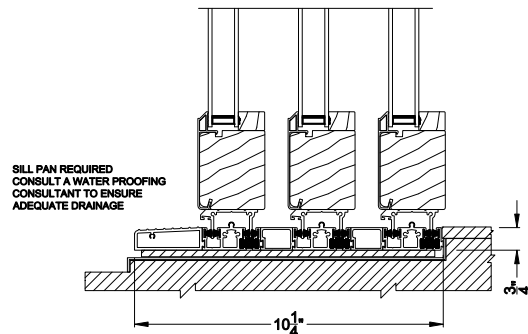

Weather Shield™

Contemporary Collection

2-1/4" Multi-Slide Doors

CROSS SECTION DETAILS

CONTEMPORARY 2-1/4" MULTI-SLIDE PATIO DOOR (8722)
Vertical Section - Standard Sill - 3 or Bi-parting 6 Panel Door

CONTEMPORARY 2-1/4" MULTI-SLIDE PATIO DOOR (8722)
Vertical Section - with Sill Riser - 3 or Bi-parting 6 Panel Door

Note: All dimensions are approximate. Weather Shield reserves the right to change specifications without notice.

Weather Shield™

Contemporary Collection

2-1/4" Multi-Slide Doors

CROSS SECTION DETAILS

CONTEMPORARY 2-1/4" MULTI-SLIDE PATIO DOOR (8722)
 Horizontal Section - 3 Panel Door