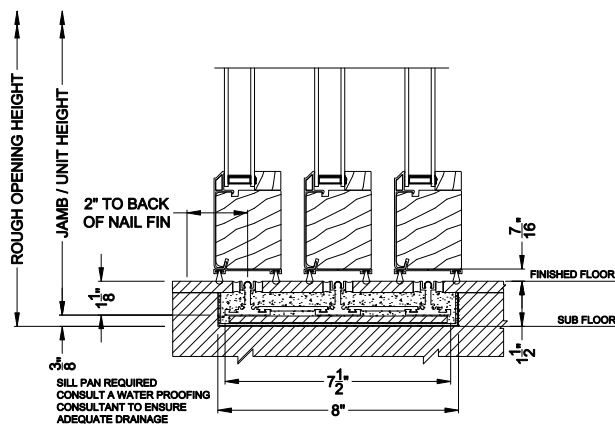

CONTEMPORARY 2-1/4" MULTI-SLIDE PATIO DOOR (8722)
Vertical Section - with T-track sill - 3 or Bi-parting 6 Panel Door