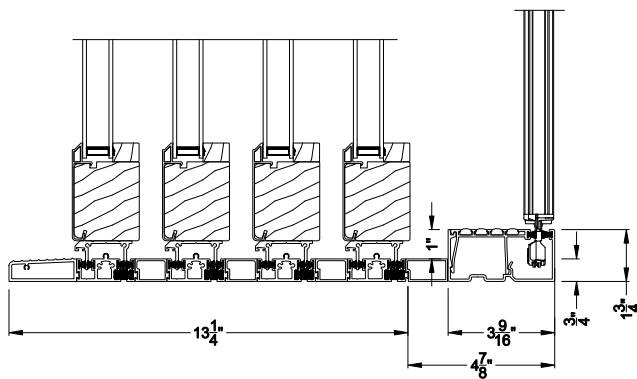

Weather Shield™

Contemporary Collection

2-1/4" Multi-Slide Doors

CROSS SECTION DETAILS

CONTEMPORARY 2-1/4" MULTI-SLIDE PATIO DOOR (8722)

Vertical Section - Standard Sill - 4 or Bi-parting 8 Panel Door
Shown with optional Center screen - recess mounted

CONTEMPORARY 2-1/4" MULTI-SLIDE PATIO DOOR (8722)

Vertical Section - with Sill Riser - 4 or Bi-parting 8 Panel Door
Shown with optional Center screen - recess mounted

CONTEMPORARY 2-1/4" MULTI-SLIDE PATIO DOOR (8722)

Note: All dimensions are approximate. Weather Shield reserves the right to change specifications without notice.

Weather Shield™

Contemporary Collection

2-1/4" Multi-Slide Doors

CROSS SECTION DETAILS

CONTEMPORARY 2-1/4" MULTI-SLIDE PATIO DOOR (8722)
Horizontal Section - Bi-parting stiles