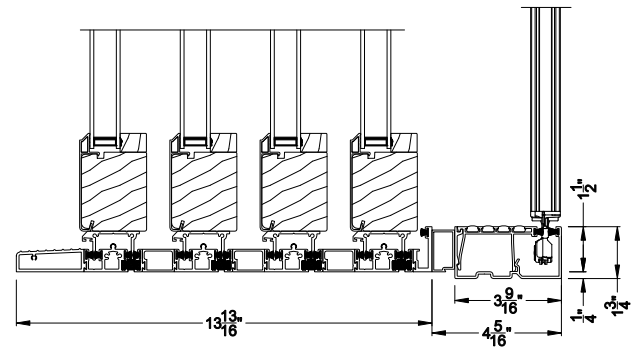

Weather Shield™

Contemporary Collection

2-1/4" Multi-Slide Doors

CROSS SECTION DETAILS

CONTEMPORARY 2-1/4" MULTI-SLIDE PATIO DOOR (8722)

Vertical Section - Standard Sill - 4 or Bi-parting 8 Panel Door
Shown with optional Center screen - recess mounted

CONTEMPORARY 2-1/4" MULTI-SLIDE PATIO DOOR (8722)

Vertical Section - with Sill Riser - 4 or Bi-parting 8 Panel Door
Shown with optional Center screen - recess mounted

CONTEMPORARY 2-1/4" MULTI-SLIDE PATIO DOOR (8722)

Note: All dimensions are approximate. Weather Shield reserves the right to change specifications without notice.

Weather Shield™

Contemporary Collection

2-1/4" Multi-Slide Doors

CROSS SECTION DETAILS

CONTEMPORARY 2-1/4" MULTI-SLIDE PATIO DOOR (8722)
Horizontal Section - Bi-parting stiles