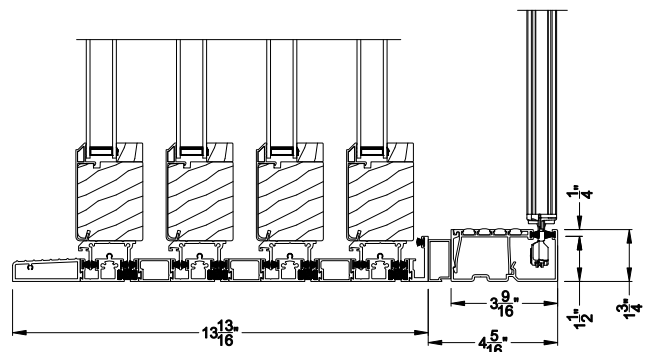

CONTEMPORARY 2-1/4" MULTI-SLIDE PATIO DOOR (8722)

Vertical Section - with Sill Riser - 4 or Bi-parting 8 Panel Door
Shown with optional Center screen - flush mounted

Note: All dimensions are approximate. Weather Shield reserves the right to change specifications without notice.