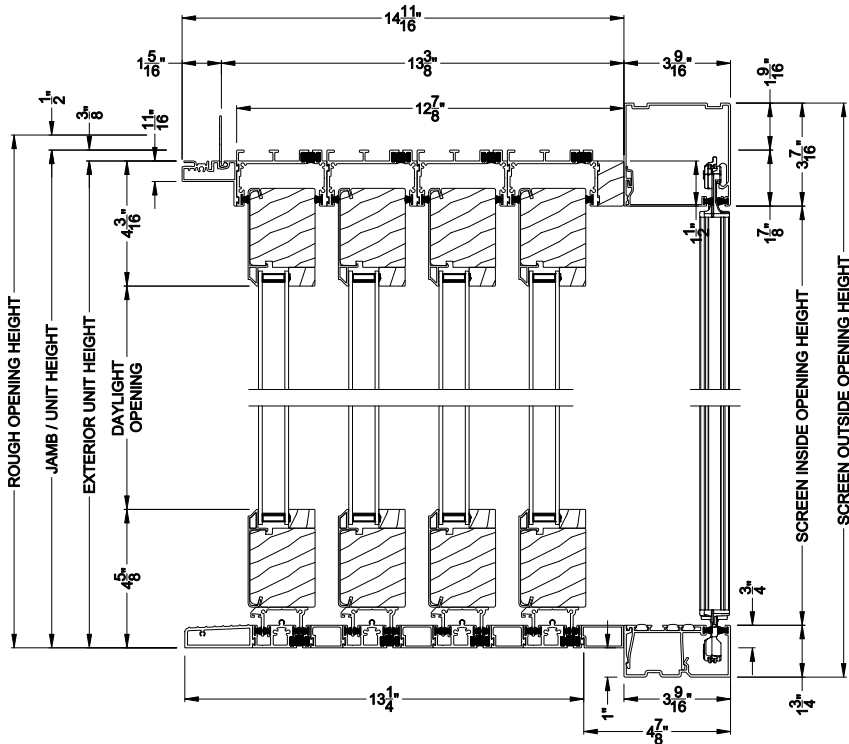

Weather Shield™

Contemporary Collection

2-1/4" Multi-Slide Doors

CROSS SECTION DETAILS

CONTEMPORARY 2-1/4" MULTI-SLIDE PATIO DOOR (8722)

Vertical Section - Standard Sill - 4 or Bi-parting 8 Panel Door
Shown with optional Center screen - recess mounted

CONTEMPORARY 2-1/4" MULTI-SLIDE PATIO DOOR (8722)

Vertical Section - with Sill Riser - 4 or Bi-parting 8 Panel Door
Shown with optional Center screen - recess mounted

CONTEMPORARY 2-1/4" MULTI-SLIDE PATIO DOOR (8722)

Vertical Section - Standard Sill - 4 or Bi-parting 8 Panel Door
Shown with optional Center screen - flush mounted

CONTEMPORARY 2-1/4" MULTI-SLIDE PATIO DOOR (8722)

Vertical Section - with Sill Riser - 4 or Bi-parting 8 Panel Door
Shown with optional Center screen - flush mounted

Note: All dimensions are approximate. Weather Shield reserves the right to change specifications without notice.

Weather Shield™

Contemporary Collection

2-1/4" Multi-Slide Doors

CROSS SECTION DETAILS

CONTEMPORARY 2-1/4" MULTI-SLIDE PATIO DOOR (8722)
Horizontal Section - Bi-parting stiles