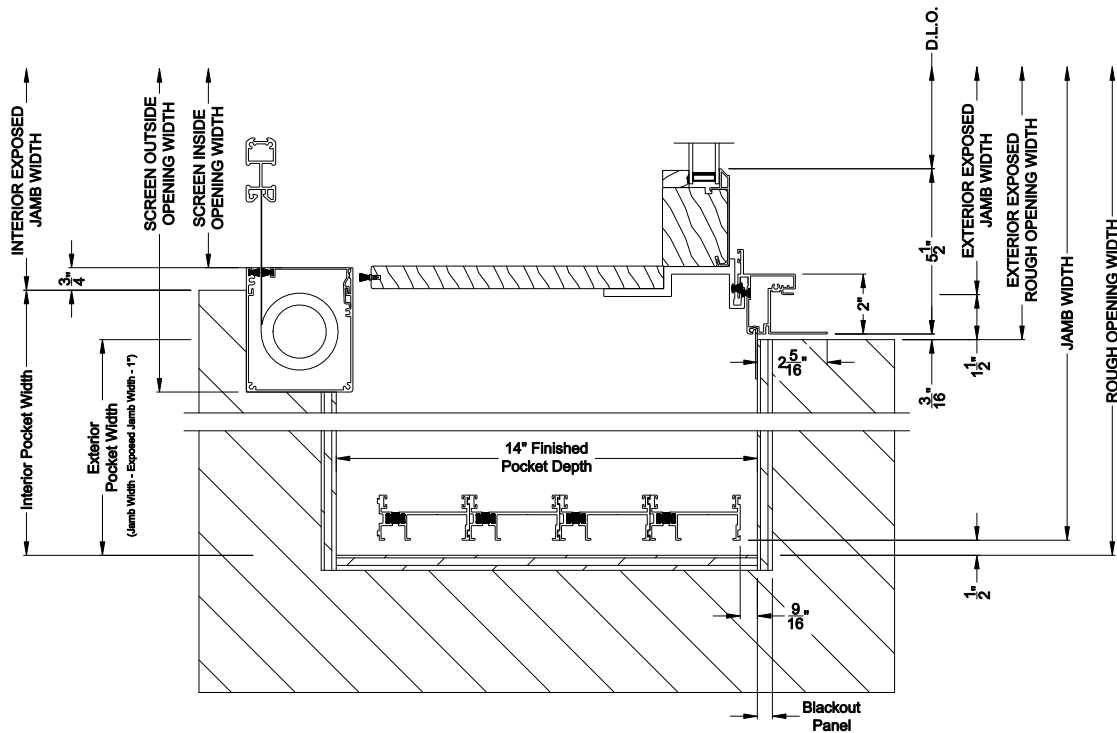

Note: All dimensions are approximate. Weather Shield reserves the right to change specifications without notice.

Weather Shield™

Contemporary Collection

2-1/4" Multi-Slide Doors

CROSS SECTION DETAILS

CONTEMPORARY 2-1/4" MULTI-SLIDE PATIO DOOR (8722)
Horizontal Section - Bi-parting stiles

CONTEMPORARY 2-1/4" MULTI-SLIDE PATIO DOOR (8722)
Horizontal Section - 4 Panel or Bi-parting 8 Panel Door
Shown with optional Center screen

Note: All dimensions are approximate. Weather Shield reserves the right to change specifications without notice.