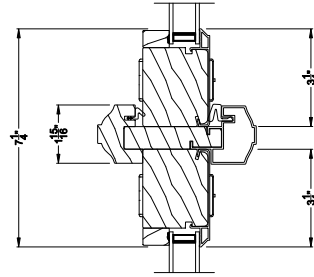

Vertical Section - Standard Sill - 4 or Bi-parting 8 Panel Door
Shown with optional Center screen - flush mounted

CONTEMPORARY 2-1/4" MULTI-SLIDE PATIO DOOR (8722)

Vertical Section - with Sill Riser - 4 or Bi-parting 8 Panel Door
Shown with optional Center screen - flush mounted

Note: All dimensions are approximate. Weather Shield reserves the right to change specifications without notice.

Weather Shield™

Contemporary Collection

2-1/4" Multi-Slide Doors

CROSS SECTION DETAILS

CONTEMPORARY 2-1/4" MULTI-SLIDE PATIO DOOR (8722)
Horizontal Section - Bi-parting stiles