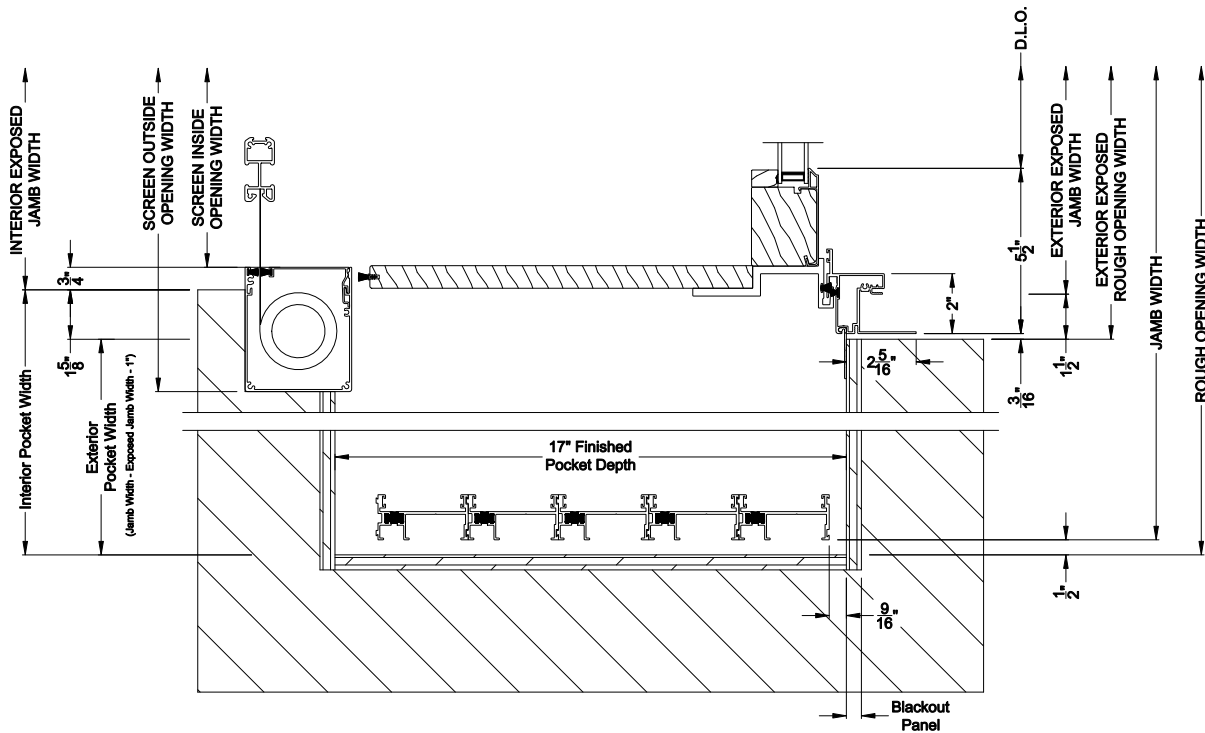

Note: All dimensions are approximate. Weather Shield reserves the right to change specifications without notice.

Weather Shield™

Contemporary Collection

2-1/4" Multi-Slide Doors

CROSS SECTION DETAILS

CONTEMPORARY 2-1/4" MULTI-SLIDE PATIO DOOR (8722)
Horizontal Section - Bi-parting stiles

CONTEMPORARY 2-1/4" MULTI-SLIDE PATIO DOOR (8722)
Horizontal Section - 5 Panel or Bi-parting 10 Panel Door
Shown with optional Center screen

Note: All dimensions are approximate. Weather Shield reserves the right to change specifications without notice.