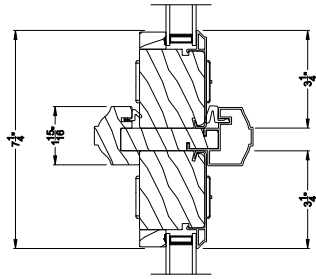

Vertical Section - Standard Sill - 5 or Bi-parting 10 Panel Door
Shown with optional Center screen - flush mounted

CONTEMPORARY 2-1/4" MULTI-SLIDE PATIO DOOR (8722)

Vertical Section - with Sill Riser - 5 or Bi-parting 10 Panel Door
Shown with optional Center screen - flush mounted

Note: All dimensions are approximate. Weather Shield reserves the right to change specifications without notice.

Weather Shield™

Contemporary Collection

2-1/4" Multi-Slide Doors

CROSS SECTION DETAILS

CONTEMPORARY 2-1/4" MULTI-SLIDE PATIO DOOR (8722)
Horizontal Section - Bi-parting stiles