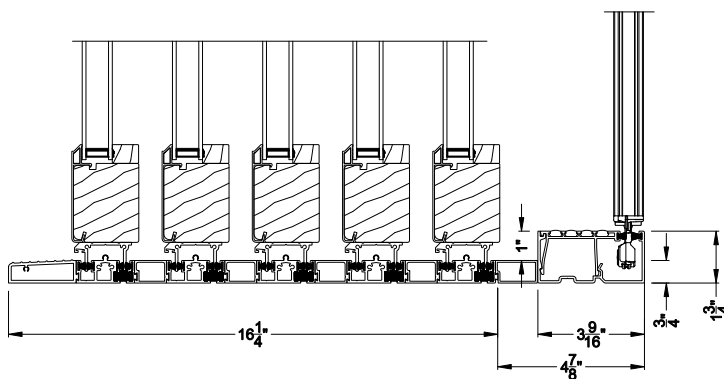

Weather Shield™

Contemporary Collection

2-1/4" Multi-Slide Doors

CROSS SECTION DETAILS

CONTEMPORARY 2-1/4" MULTI-SLIDE PATIO DOOR (8722)

Vertical Section - Standard Sill - 5 or Bi-parting 10 Panel Door
Shown with optional Center screen - recess mounted

CONTEMPORARY 2-1/4" MULTI-SLIDE PATIO DOOR (8722)

Vertical Section - with Sill Riser - 5 or Bi-parting 10 Panel Door
Shown with optional Center screen - recess mounted

CONTEMPORARY 2-1/4" MULTI-SLIDE PATIO DOOR (8722)

Vertical Section - Standard Sill - 5 or Bi-parting 10 Panel Door
Shown with optional Center screen - flush mounted

CONTEMPORARY 2-1/4" MULTI-SLIDE PATIO DOOR (8722)

Vertical Section - with Sill Riser - 5 or Bi-parting 10 Panel Door
Shown with optional Center screen - flush mounted

Note: All dimensions are approximate. Weather Shield reserves the right to change specifications without notice.

Weather Shield™

Contemporary Collection

2-1/4" Multi-Slide Doors

CROSS SECTION DETAILS

CONTEMPORARY 2-1/4" MULTI-SLIDE PATIO DOOR (8722)
Horizontal Section - Bi-parting stiles