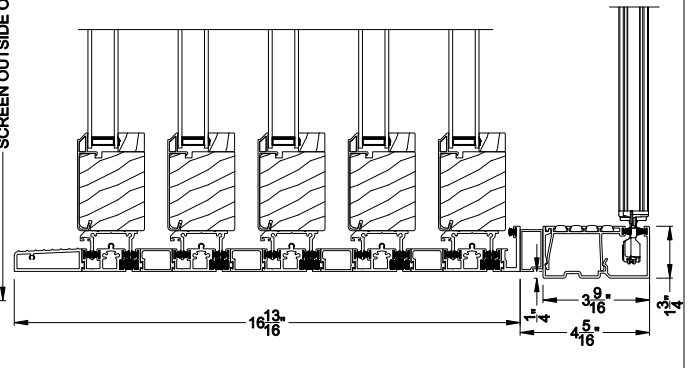

Weather Shield™

Contemporary Collection

2-1/4" Multi-Slide Doors

CROSS SECTION DETAILS

CONTEMPORARY 2-1/4" MULTI-SLIDE PATIO DOOR (8722)

Vertical Section - Standard Sill - 5 or Bi-parting 10 Panel Door
Shown with optional Center screen - recess mounted

CONTEMPORARY 2-1/4" MULTI-SLIDE PATIO DOOR (8722)

Vertical Section - with Sill Riser - 5 or Bi-parting 10 Panel Door
Shown with optional Center screen - recess mounted

CONTEMPORARY 2-1/4" MULTI-SLIDE PATIO DOOR (8722)

Vertical Section - Standard Sill - 5 or Bi-parting 10 Panel Door
Shown with optional Center screen - flush mounted

CONTEMPORARY 2-1/4" MULTI-SLIDE PATIO DOOR (8722)

Vertical Section - with Sill Riser - 5 or Bi-parting 10 Panel Door
Shown with optional Center screen - flush mounted

Note: All dimensions are approximate. Weather Shield reserves the right to change specifications without notice.

Weather Shield™

Contemporary Collection

2-1/4" Multi-Slide Doors

CROSS SECTION DETAILS

CONTEMPORARY 2-1/4" MULTI-SLIDE PATIO DOOR (8722)
Horizontal Section - Bi-parting stiles