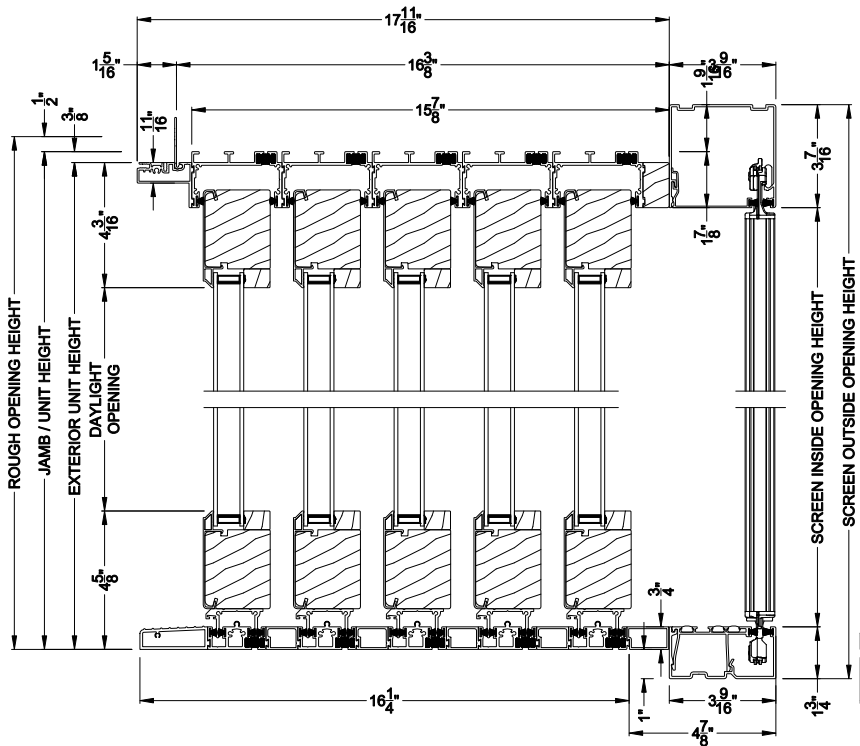

Weather Shield™

Contemporary Collection

2-1/4" Multi-Slide Doors

CROSS SECTION DETAILS

CONTEMPORARY 2-1/4" MULTI-SLIDE PATIO DOOR (8722)

Vertical Section - Standard Sill - 5 or Bi-parting 10 Panel Door
Shown with optional Center screen - recess mounted

CONTEMPORARY 2-1/4" MULTI-SLIDE PATIO DOOR (8722)

Vertical Section - with Sill Riser - 5 or Bi-parting 10 Panel Door
Shown with optional Center screen - recess mounted

CONTEMPORARY 2-1/4" MULTI-SLIDE PATIO DOOR (8722)

Vertical Section - Standard Sill - 5 or Bi-parting 10 Panel Door
Shown with optional Center screen - flush mounted

CONTEMPORARY 2-1/4" MULTI-SLIDE PATIO DOOR (8722)

Vertical Section - with Sill Riser - 5 or Bi-parting 10 Panel Door
Shown with optional Center screen - flush mounted

Note: All dimensions are approximate. Weather Shield reserves the right to change specifications without notice.

Weather Shield™

Contemporary Collection

2-1/4" Multi-Slide Doors

CROSS SECTION DETAILS

CONTEMPORARY 2-1/4" MULTI-SLIDE PATIO DOOR (8722)
Horizontal Section - Bi-parting stiles