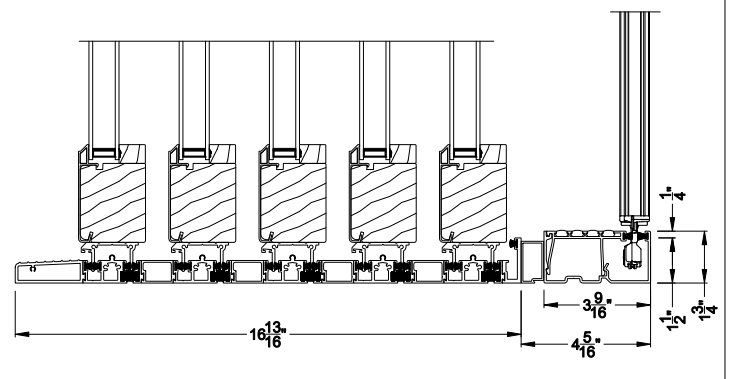

Weather Shield™

Contemporary Collection

2-1/4" Multi-Slide Doors

CROSS SECTION DETAILS

CONTEMPORARY 2-1/4" MULTI-SLIDE PATIO DOOR (8722)

Vertical Section - Standard Sill - 5 or Bi-parting 10 Panel Door
Shown with optional Center screen - recess mounted

CONTEMPORARY 2-1/4" MULTI-SLIDE PATIO DOOR (8722)

Vertical Section - with Sill Riser - 5 or Bi-parting 10 Panel Door
Shown with optional Center screen - recess mounted

CONTEMPORARY 2-1/4" MULTI-SLIDE PATIO DOOR (8722)

Vertical Section - Standard Sill - 5 or Bi-parting 10 Panel Door
Shown with optional Center screen - flush mounted

CONTEMPORARY 2-1/4" MULTI-SLIDE PATIO DOOR (8722)

Vertical Section - with Sill Riser - 5 or Bi-parting 10 Panel Door
Shown with optional Center screen - flush mounted

Note: All dimensions are approximate. Weather Shield reserves the right to change specifications without notice.

Weather Shield™

Contemporary Collection

2-1/4" Multi-Slide Doors

CROSS SECTION DETAILS

CONTEMPORARY 2-1/4" MULTI-SLIDE PATIO DOOR (8722)
Horizontal Section - Bi-parting stiles