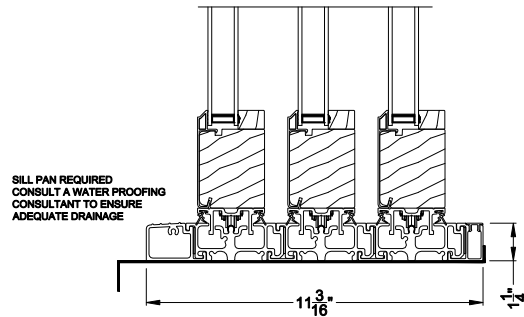

Weather Shield™ Contemporary Collection

2-1/4" Multi-Slide Doors CROSS SECTION DETAILS

CONTEMPORARY 2-1/4" MULTI-SLIDE PATIO DOOR (8726)
Vertical Section - Standard Sill - 3 or Bi-parting 6 Panel Door

CONTEMPORARY 2-1/4" MULTI-SLIDE PATIO DOOR (8726)
Vertical Section - with Sill Riser - 3 or Bi-parting 6 Panel Door

CONTEMPORARY 2-1/4" MULTI-SLIDE PATIO DOOR (8726)
Vertical Section - With sill pan

CONTEMPORARY 2-1/4" MULTI-SLIDE PATIO DOOR (8726)
Vertical Section - with T-track sill - 3 or Bi-parting 6 Panel Door

CONTEMPORARY 2-1/4" MULTI-SLIDE PATIO DOOR (8726)
Vertical Section - With sill pan

Note: All dimensions are approximate. Weather Shield reserves the right to change specifications without notice.

Weather Shield™

Contemporary Collection

2-1/4" Multi-Slide Doors

CROSS SECTION DETAILS

CONTEMPORARY 2-1/4" MULTI-SLIDE PATIO DOOR (8726)
Horizontal Section - 3 Panel Door