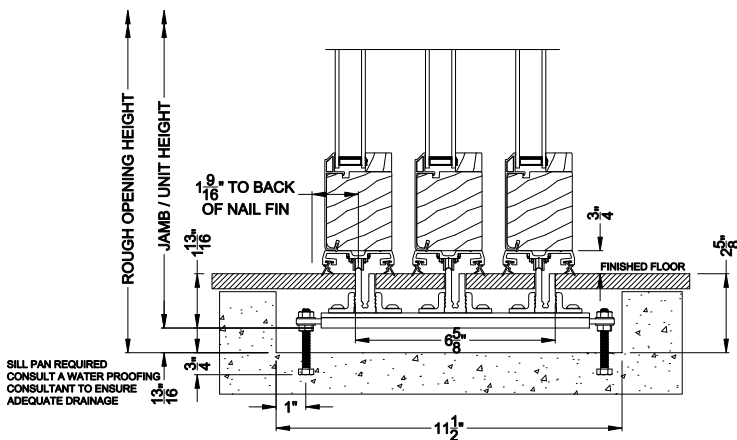

Weather Shield™ Contemporary Collection

2-1/4" Multi-Slide Doors CROSS SECTION DETAILS

CONTEMPORARY 2-1/4" MULTI-SLIDE PATIO DOOR (8726)
Vertical Section - Standard Sill - 3 or Bi-parting 6 Panel Door

CONTEMPORARY 2-1/4" MULTI-SLIDE PATIO DOOR (8726)
Vertical Section - with Sill Riser - 3 or Bi-parting 6 Panel Door

CONTEMPORARY 2-1/4" MULTI-SLIDE PATIO DOOR (8726)
Vertical Section - With sill pan

CONTEMPORARY 2-1/4" MULTI-SLIDE PATIO DOOR (8726)
Vertical Section - with T-track sill - 3 or Bi-parting 6 Panel Door

CONTEMPORARY 2-1/4" MULTI-SLIDE PATIO DOOR (8726)
Vertical Section - With sill pan

Note: All dimensions are approximate. Weather Shield reserves the right to change specifications without notice.

Weather Shield™

Contemporary Collection

2-1/4" Multi-Slide Doors

CROSS SECTION DETAILS

CONTEMPORARY 2-1/4" MULTI-SLIDE PATIO DOOR (8726)
Horizontal Section - 3 Panel Door

Note: All dimensions are approximate. Weather Shield reserves the right to change specifications without notice.

Weather Shield™

Contemporary Collection

2-1/4" Multi-Slide Doors

CROSS SECTION DETAILS

CONTEMPORARY 2-1/4" MULTI-SLIDE PATIO DOOR (8726)
Horizontal Section - Bi-parting stiles