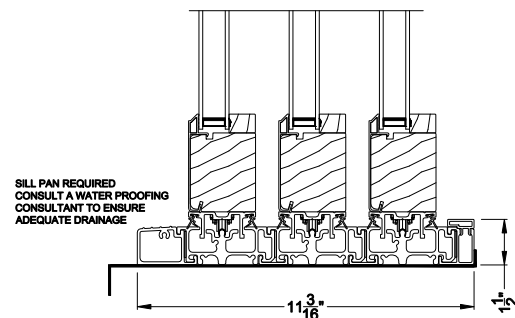

Weather Shield™ Contemporary Collection

2-1/4" Multi-Slide Doors CROSS SECTION DETAILS

CONTEMPORARY 2-1/4" MULTI-SLIDE PATIO DOOR (8726)
Vertical Section - Standard Sill - 3 or Bi-parting 6 Panel Door

CONTEMPORARY 2-1/4" MULTI-SLIDE PATIO DOOR (8726)
Vertical Section - with Sill Riser - 3 or Bi-parting 6 Panel Door

CONTEMPORARY 2-1/4" MULTI-SLIDE PATIO DOOR (8726)
Vertical Section - With sill pan

CONTEMPORARY 2-1/4" MULTI-SLIDE PATIO DOOR (8726)
Vertical Section - with T-track sill - 3 or Bi-parting 6 Panel Door

CONTEMPORARY 2-1/4" MULTI-SLIDE PATIO DOOR (8726)
Vertical Section - With sill pan

Note: All dimensions are approximate. Weather Shield reserves the right to change specifications without notice.

Weather Shield™

Contemporary Collection

2-1/4" Multi-Slide Doors

CROSS SECTION DETAILS

CONTEMPORARY 2-1/4" MULTI-SLIDE PATIO DOOR (8726)
Horizontal Section - 3 Panel Door

Note: All dimensions are approximate. Weather Shield reserves the right to change specifications without notice.

Weather Shield™

Contemporary Collection

2-1/4" Multi-Slide Doors

CROSS SECTION DETAILS

CONTEMPORARY 2-1/4" MULTI-SLIDE PATIO DOOR (8726)
Horizontal Section - Bi-parting stiles