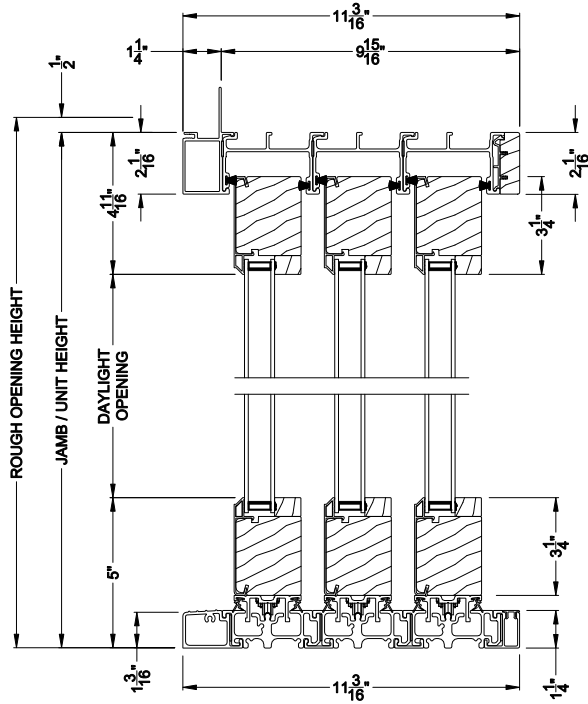

Weather Shield™ Contemporary Collection

2-1/4" Multi-Slide Doors CROSS SECTION DETAILS

CONTEMPORARY 2-1/4" MULTI-SLIDE PATIO DOOR (8726)
Vertical Section - Standard Sill - 3 or Bi-parting 6 Panel Door

CONTEMPORARY 2-1/4" MULTI-SLIDE PATIO DOOR (8726)
Vertical Section - with Sill Riser - 3 or Bi-parting 6 Panel Door

CONTEMPORARY 2-1/4" MULTI-SLIDE PATIO DOOR (8726)
Vertical Section - With sill pan

CONTEMPORARY 2-1/4" MULTI-SLIDE PATIO DOOR (8726)
Vertical Section - with T-track sill - 3 or Bi-parting 6 Panel Door

CONTEMPORARY 2-1/4" MULTI-SLIDE PATIO DOOR (8726)
Vertical Section - With sill pan

Note: All dimensions are approximate. Weather Shield reserves the right to change specifications without notice.

Weather Shield™

Contemporary Collection

2-1/4" Multi-Slide Doors

CROSS SECTION DETAILS

CONTEMPORARY 2-1/4" MULTI-SLIDE PATIO DOOR (8726)
Horizontal Section - 3 Panel Door

Note: All dimensions are approximate. Weather Shield reserves the right to change specifications without notice.

Weather Shield™

Contemporary Collection

2-1/4" Multi-Slide Doors

CROSS SECTION DETAILS

CONTEMPORARY 2-1/4" MULTI-SLIDE PATIO DOOR (8726)
Horizontal Section - Bi-parting stiles