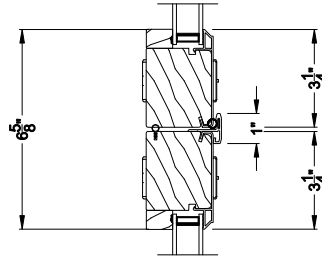

Note: All dimensions are approximate. Weather Shield reserves the right to change specifications without notice.

Weather Shield™

Contemporary Collection

2-1/4" Multi-Slide Doors

CROSS SECTION DETAILS

CONTEMPORARY 2-1/4" MULTI-SLIDE PATIO DOOR (8726)
Horizontal Section - 3 Panel Door

Note: All dimensions are approximate. Weather Shield reserves the right to change specifications without notice.

Weather Shield™

Contemporary Collection

2-1/4" Multi-Slide Doors

CROSS SECTION DETAILS

CONTEMPORARY 2-1/4" MULTI-SLIDE PATIO DOOR (8726)
Horizontal Section - Bi-parting stiles

CONTEMPORARY 2-1/4" MULTI-SLIDE PATIO DOOR (8726)
Horizontal Pocket Section - 3 or Bi-parting 6 Panel Door

Note: All dimensions are approximate. Weather Shield reserves the right to change specifications without notice.