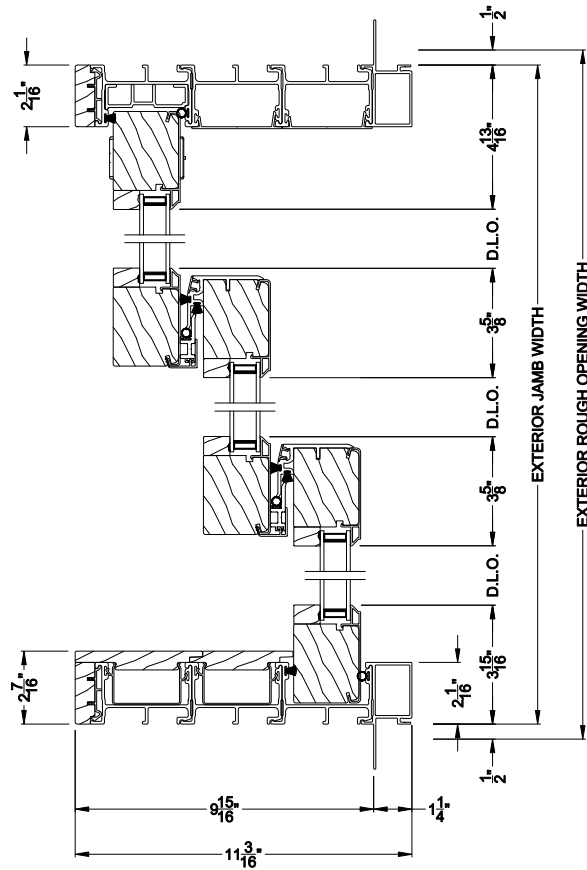

Weather Shield™ Contemporary Collection

2-1/4" Multi-Slide Doors CROSS SECTION DETAILS

CONTEMPORARY 2-1/4" MULTI-SLIDE PATIO DOOR (8726)
Vertical Section - Standard Sill - 3 or Bi-parting 6 Panel Door

CONTEMPORARY 2-1/4" MULTI-SLIDE PATIO DOOR (8726)
Vertical Section - with Sill Riser - 3 or Bi-parting 6 Panel Door

CONTEMPORARY 2-1/4" MULTI-SLIDE PATIO DOOR (8726)
Vertical Section - With sill pan

CONTEMPORARY 2-1/4" MULTI-SLIDE PATIO DOOR (8726)
Vertical Section - with T-track sill - 3 or Bi-parting 6 Panel Door

CONTEMPORARY 2-1/4" MULTI-SLIDE PATIO DOOR (8726)
Vertical Section - With sill pan

Note: All dimensions are approximate. Weather Shield reserves the right to change specifications without notice.

Weather Shield™

Contemporary Collection

2-1/4" Multi-Slide Doors

CROSS SECTION DETAILS

CONTEMPORARY 2-1/4" MULTI-SLIDE PATIO DOOR (8726)
Horizontal Section - 3 Panel Door

Note: All dimensions are approximate. Weather Shield reserves the right to change specifications without notice.

Weather Shield™

Contemporary Collection

2-1/4" Multi-Slide Doors

CROSS SECTION DETAILS

CONTEMPORARY 2-1/4" MULTI-SLIDE PATIO DOOR (8726)
Horizontal Section - Bi-parting stiles