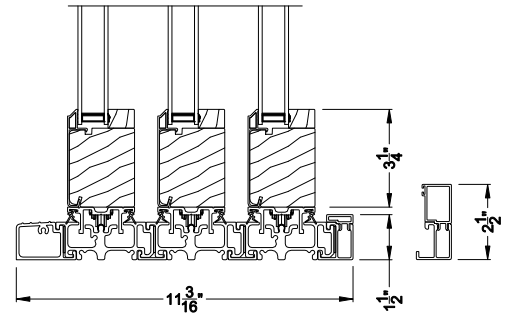

Weather Shield™ Contemporary Collection

2-1/4" Multi-Slide Doors CROSS SECTION DETAILS

CONTEMPORARY 2-1/4" MULTI-SLIDE PATIO DOOR (8726)
Vertical Section - Standard Sill - 3 or Bi-parting 6 Panel Door

CONTEMPORARY 2-1/4" MULTI-SLIDE PATIO DOOR (8726)
Vertical Section - with Sill Riser - 3 or Bi-parting 6 Panel Door

CONTEMPORARY 2-1/4" MULTI-SLIDE PATIO DOOR (8726)
Vertical Section - With sill pan

CONTEMPORARY 2-1/4" MULTI-SLIDE PATIO DOOR (8726)
Vertical Section - with T-track sill - 3 or Bi-parting 6 Panel Door

CONTEMPORARY 2-1/4" MULTI-SLIDE PATIO DOOR (8726)
Vertical Section - With sill pan

Note: All dimensions are approximate. Weather Shield reserves the right to change specifications without notice.

Weather Shield™

Contemporary Collection

2-1/4" Multi-Slide Doors

CROSS SECTION DETAILS

CONTEMPORARY 2-1/4" MULTI-SLIDE PATIO DOOR (8726)
Horizontal Section - 3 Panel Door

Note: All dimensions are approximate. Weather Shield reserves the right to change specifications without notice.

Weather Shield™

Contemporary Collection

2-1/4" Multi-Slide Doors

CROSS SECTION DETAILS

CONTEMPORARY 2-1/4" MULTI-SLIDE PATIO DOOR (8726)
Horizontal Section - Bi-parting stiles