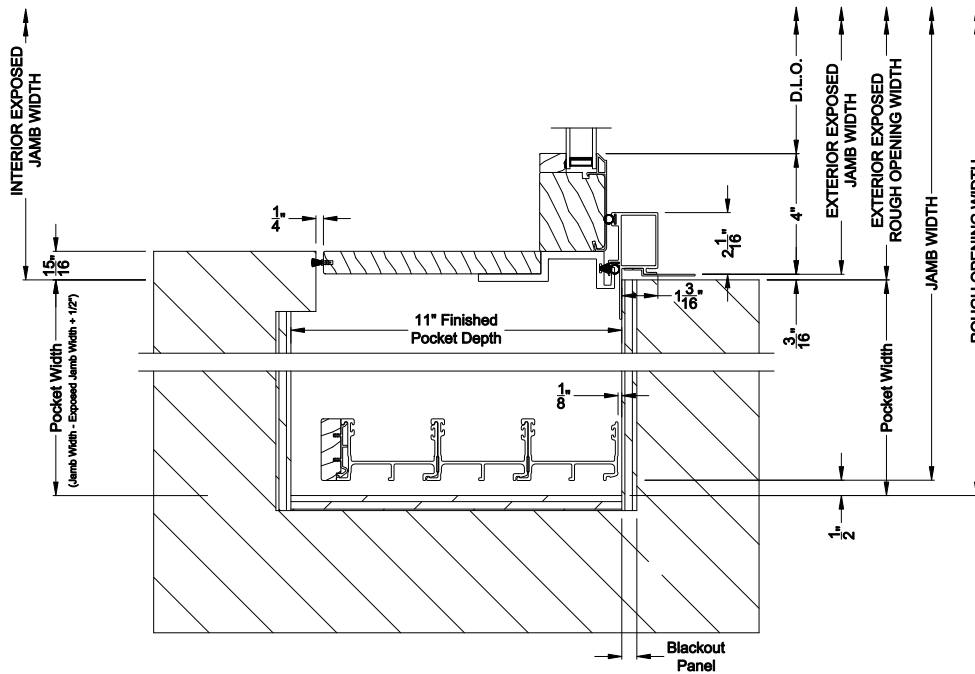

Note: All dimensions are approximate. Weather Shield reserves the right to change specifications without notice.

Weather Shield™

Contemporary Collection

2-1/4" Multi-Slide Doors

CROSS SECTION DETAILS

CONTEMPORARY 2-1/4" MULTI-SLIDE PATIO DOOR (8726)
Horizontal Section - 3 Panel Door

Note: All dimensions are approximate. Weather Shield reserves the right to change specifications without notice.

Weather Shield™

Contemporary Collection

2-1/4" Multi-Slide Doors

CROSS SECTION DETAILS

CONTEMPORARY 2-1/4" MULTI-SLIDE PATIO DOOR (8726)
Horizontal Section - Bi-parting stiles

CONTEMPORARY 2-1/4" MULTI-SLIDE PATIO DOOR (8726)
Horizontal Pocket Section - 3 or Bi-parting 6 Panel Door

Note: All dimensions are approximate. Weather Shield reserves the right to change specifications without notice.