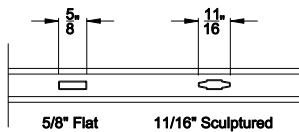

Interior Wood Trim Options

Divided Lite Options

Grilles Between the Glass

Simulated Divided Lites

Note: All dimensions are approximate. Weather Shield reserves the right to change specifications without notice.