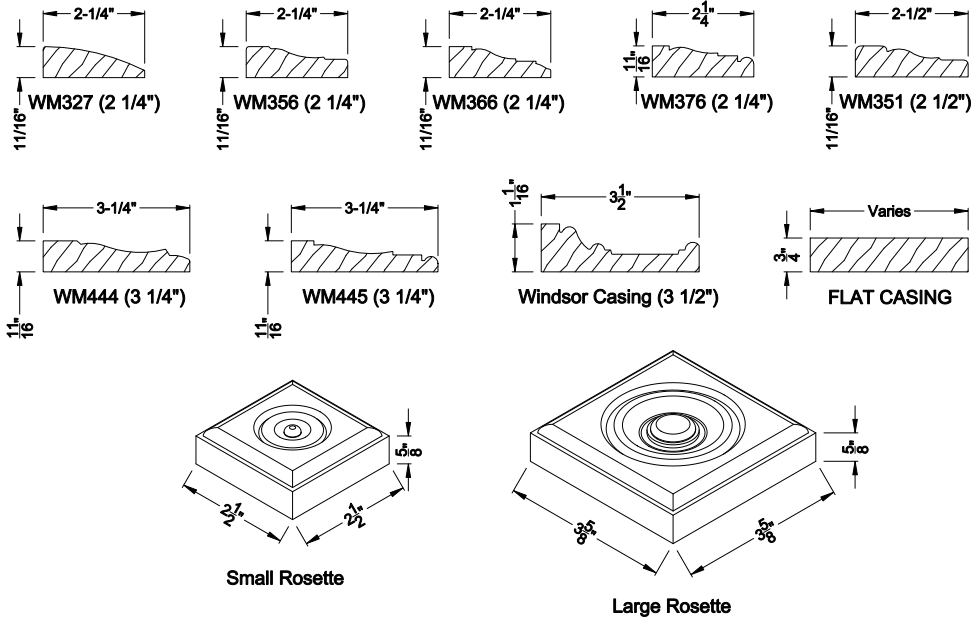

Interior Wood Trim Options

Divided Lite Options

Grilles Between the Glass

Simulated Divided Lites

Note: All dimensions are approximate. Weather Shield reserves the right to change specifications without notice.