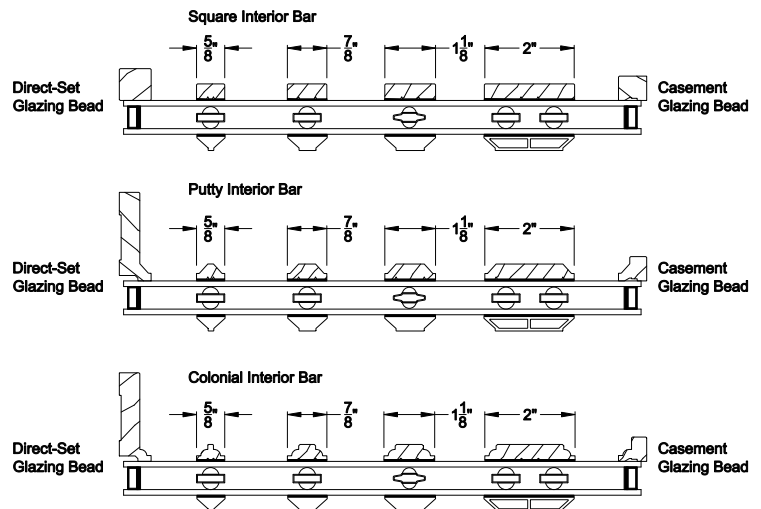

Interior Wood Trim Options

Divided Lite Options

Grilles Between the Glass

Simulated Divided Lites

Note: All dimensions are approximate. Weather Shield reserves the right to change specifications without notice.