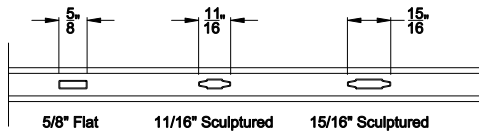

Interior Wood Trim Options

Divided Lite Options

Grilles Between the Glass

Wood Perimeter Grill

Colonial Bar

Putty Bar

Simulated Divided Lites

Colonial Interior Bar

Putty Interior Bar

Square Interior Bar

Note: All dimensions are approximate. Weather Shield reserves the right to change specifications without notice.