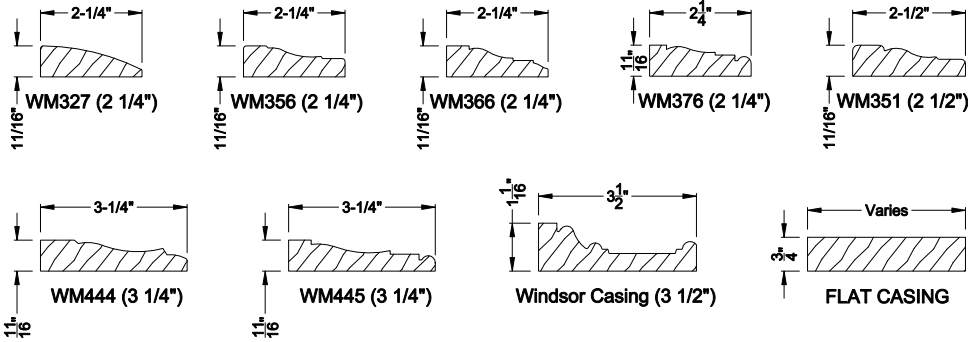

Interior Wood Trim Options

Divided Lite Options

Grilles Between the Glass

Wood Perimeter Grill

Colonial Bar

Putty Bar

Simulated Divided Lites

Colonial Interior Bar

Putty Interior Bar

Square Interior Bar

Note: All dimensions are approximate. Weather Shield reserves the right to change specifications without notice.