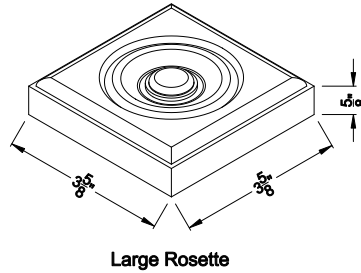

Interior Wood Trim Options

Divided Lite Options

Grilles Between the Glass

Wood Perimeter Grill

Colonial Bar

Putty Bar

Simulated Divided Lites

Colonial Interior Bar

Putty Interior Bar

Square Interior Bar

Note: All dimensions are approximate. Weather Shield reserves the right to change specifications without notice.