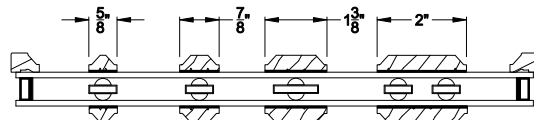

Interior Wood Trim Options

Divided Lite Options

Grilles Between the Glass

Wood Perimeter Grill

Simulated Divided Lites

Colonial Interior Bar

Putty Interior Bar

Square Interior Bar

Note: All dimensions are approximate. Weather Shield reserves the right to change specifications without notice.