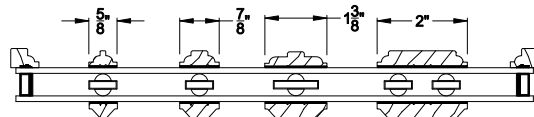

Interior Wood Trim Options

Divided Lite Options

Grilles Between the Glass

Wood Perimeter Grill

Simulated Divided Lites

Colonial Interior Bar

Putty Interior Bar

Square Interior Bar

Note: All dimensions are approximate. Weather Shield reserves the right to change specifications without notice.