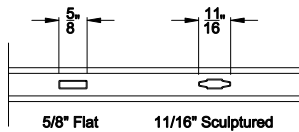

Interior Wood Trim Options

Divided Lite Options

Grilles Between the Glass

Wood Perimeter Grill

Simulated Divided Lites

Colonial Interior Bar

Putty Interior Bar

Square Interior Bar

Note: All dimensions are approximate. Weather Shield reserves the right to change specifications without notice.