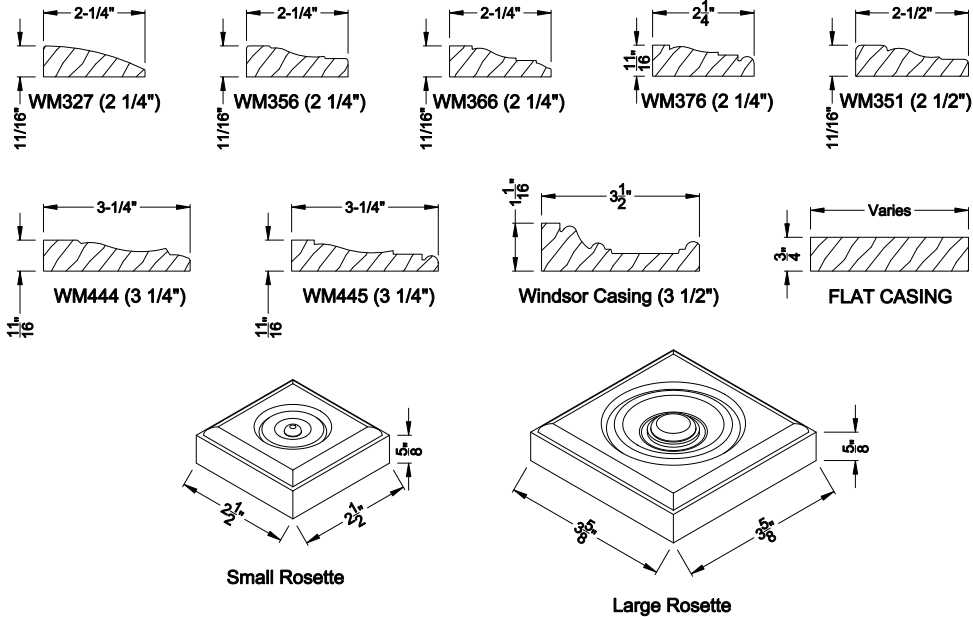

Interior Wood Trim Options

Divided Lite Options

Grilles Between the Glass

Wood Perimeter Grill

Simulated Divided Lites

Colonial Interior Bar

Putty Interior Bar

Square Interior Bar

Note: All dimensions are approximate. Weather Shield reserves the right to change specifications without notice.