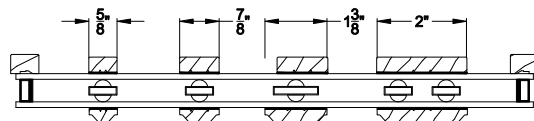

Interior Wood Trim Options

Divided Lite Options

Grilles Between the Glass

Wood Perimeter Grill

Simulated Divided Lites

Colonial Interior Bar

Putty Interior Bar

Square Interior Bar

Note: All dimensions are approximate. Weather Shield reserves the right to change specifications without notice.