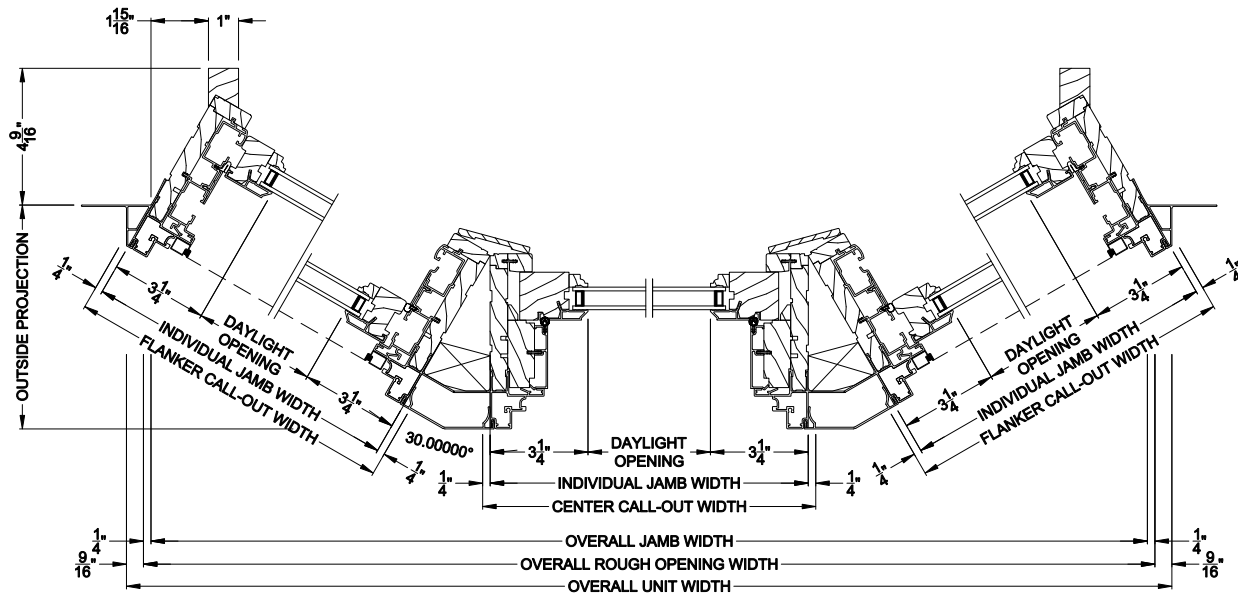

Weather Shield®

Signature Series™

Double Hung Windows

CROSS SECTION DETAILS

SIGNATURE DOUBLE HUNG 30° A-BAY (8122)
Vertical Section - Operating flanker

SIGNATURE DOUBLE HUNG 30° A-BAY (8122)
Vertical Section - Picture center

SIGNATURE DOUBLE HUNG 30° A-BAY (8122)
Horizontal Section - Standard Jamb

Note: All dimensions are approximate. Weather Shield reserves the right to change specifications without notice.

Weather Shield®

Signature Series™

Double Hung Windows

CROSS SECTION DETAILS

SIGNATURE DOUBLE HUNG 30° A-BAY (8122)
Vertical Section - Operating flanker

SIGNATURE DOUBLE HUNG 30° A-BAY (8122)
Vertical Section - Picture center

SIGNATURE DOUBLE HUNG 30° A-BAY (8122)
Horizontal Section - Retrofit Jamb

Note: All dimensions are approximate. Weather Shield reserves the right to change specifications without notice.