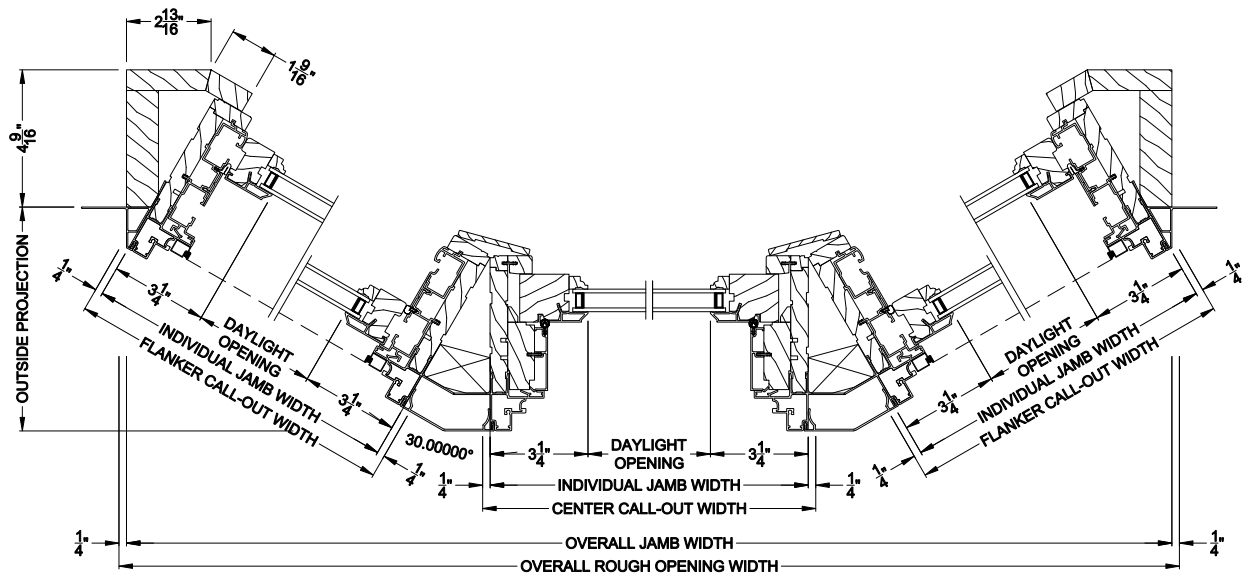

Weather Shield®

Signature Series™

Double Hung Windows

CROSS SECTION DETAILS

SIGNATURE DOUBLE HUNG 30° A-BAY (8122)
Vertical Section - Operating flanker

SIGNATURE DOUBLE HUNG 30° A-BAY (8122)
Vertical Section - Picture center

SIGNATURE DOUBLE HUNG 30° A-BAY (8122)
Horizontal Section - Standard Jamb

Note: All dimensions are approximate. Weather Shield reserves the right to change specifications without notice.

Weather Shield®

Signature Series™

Double Hung Windows

CROSS SECTION DETAILS

SIGNATURE DOUBLE HUNG 30° A-BAY (8122)
Vertical Section - Operating flanker

SIGNATURE DOUBLE HUNG 30° A-BAY (8122)
Vertical Section - Picture center

SIGNATURE DOUBLE HUNG 30° A-BAY (8122)
Horizontal Section - Retrofit Jamb

Note: All dimensions are approximate. Weather Shield reserves the right to change specifications without notice.