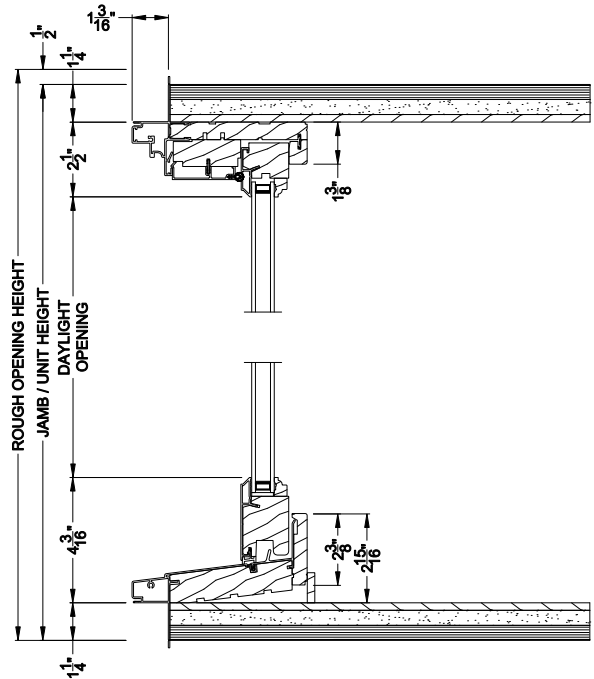

Weather Shield®

Signature Series™

Double Hung Windows

CROSS SECTION DETAILS

SIGNATURE DOUBLE HUNG 30° A-BAY (8122)
Vertical Section - Operating flanker

SIGNATURE DOUBLE HUNG 30° A-BAY (8122)
Vertical Section - Picture center

SIGNATURE DOUBLE HUNG 30° A-BAY (8122)
Horizontal Section - Standard Jamb

Note: All dimensions are approximate. Weather Shield reserves the right to change specifications without notice.

Weather Shield®

Signature Series™

Double Hung Windows

CROSS SECTION DETAILS

SIGNATURE DOUBLE HUNG 30° A-BAY (8122)
Vertical Section - Operating flanker

SIGNATURE DOUBLE HUNG 30° A-BAY (8122)
Vertical Section - Picture center

SIGNATURE DOUBLE HUNG 30° A-BAY (8122)
Horizontal Section - Retrofit Jamb

Note: All dimensions are approximate. Weather Shield reserves the right to change specifications without notice.