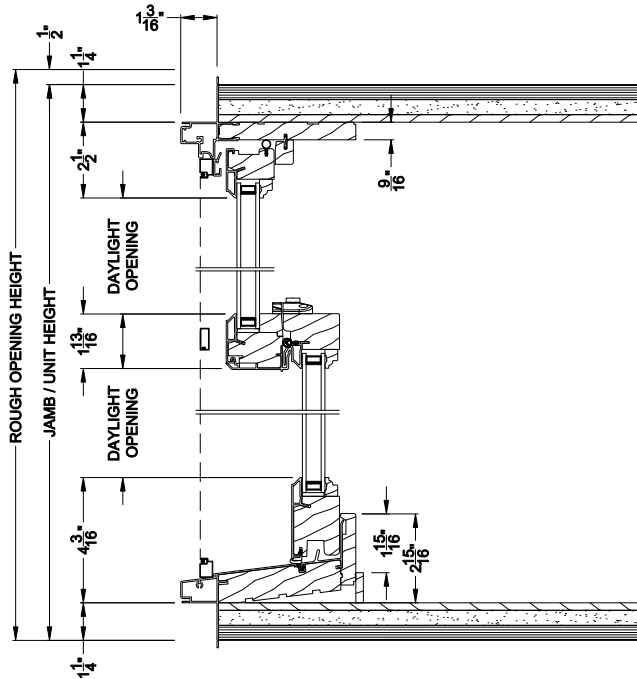

Weather Shield®

Signature Series™

Double Hung Windows

CROSS SECTION DETAILS

SIGNATURE DOUBLE HUNG 30° A-BAY (8122)
Vertical Section - Operating flanker

SIGNATURE DOUBLE HUNG 30° A-BAY (8122)
Vertical Section - Picture center

SIGNATURE DOUBLE HUNG 30° A-BAY (8122)
Horizontal Section - Standard Jamb

Note: All dimensions are approximate. Weather Shield reserves the right to change specifications without notice.

Weather Shield®

Signature Series™

Double Hung Windows

CROSS SECTION DETAILS

SIGNATURE DOUBLE HUNG 30° A-BAY (8122)
Vertical Section - Operating flanker

SIGNATURE DOUBLE HUNG 30° A-BAY (8122)
Vertical Section - Picture center

SIGNATURE DOUBLE HUNG 30° A-BAY (8122)
Horizontal Section - Retrofit Jamb

Note: All dimensions are approximate. Weather Shield reserves the right to change specifications without notice.