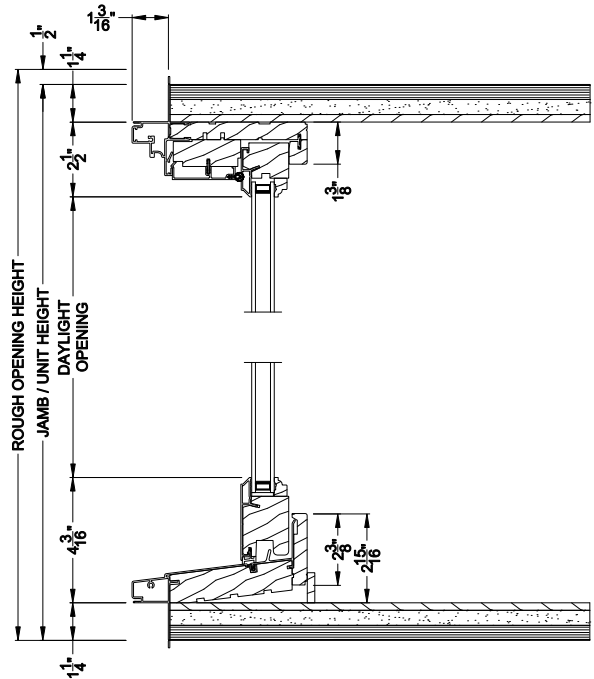

Weather Shield®

Signature Series™

Double Hung Windows

CROSS SECTION DETAILS

SIGNATURE DOUBLE HUNG 30° A-BAY (8122)
Vertical Section - Operating flanker

SIGNATURE DOUBLE HUNG 30° A-BAY (8122)
Vertical Section - Picture center

SIGNATURE DOUBLE HUNG 30° A-BAY (8122)
Horizontal Section - Standard Jamb

Note: All dimensions are approximate. Weather Shield reserves the right to change specifications without notice.

Weather Shield®

Signature Series™

Double Hung Windows

CROSS SECTION DETAILS

SIGNATURE DOUBLE HUNG 30° A-BAY (8122)
Vertical Section - Operating flanker

SIGNATURE DOUBLE HUNG 30° A-BAY (8122)
Vertical Section - Picture center

SIGNATURE DOUBLE HUNG 30° A-BAY (8122)
Horizontal Section - Retrofit Jamb

Note: All dimensions are approximate. Weather Shield reserves the right to change specifications without notice.