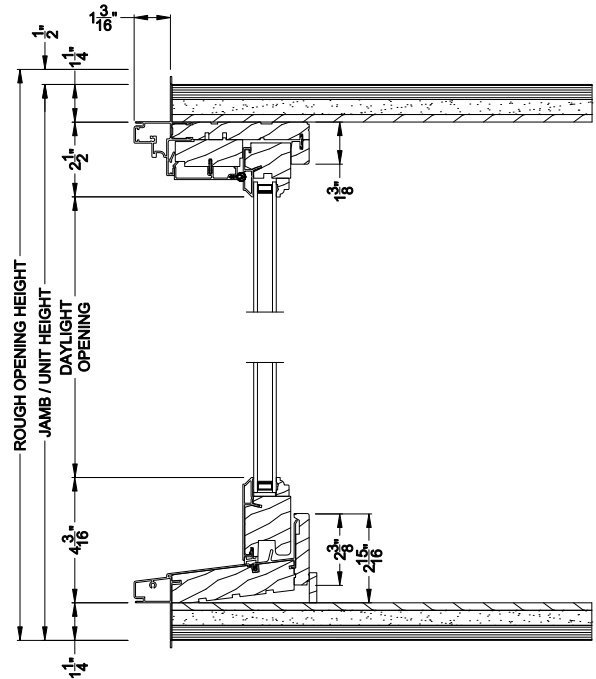

## CROSS SECTION DETAILS

**SIGNATURE DOUBLE HUNG 45° A-BAY (8122)**  
Vertical Section - Operating flanker

**SIGNATURE DOUBLE HUNG 45° A-BAY (8122)**  
Vertical Section - Picture center

**SIGNATURE DOUBLE HUNG 45° A-BAY (8122)**  
Horizontal Section - Standard Jamb