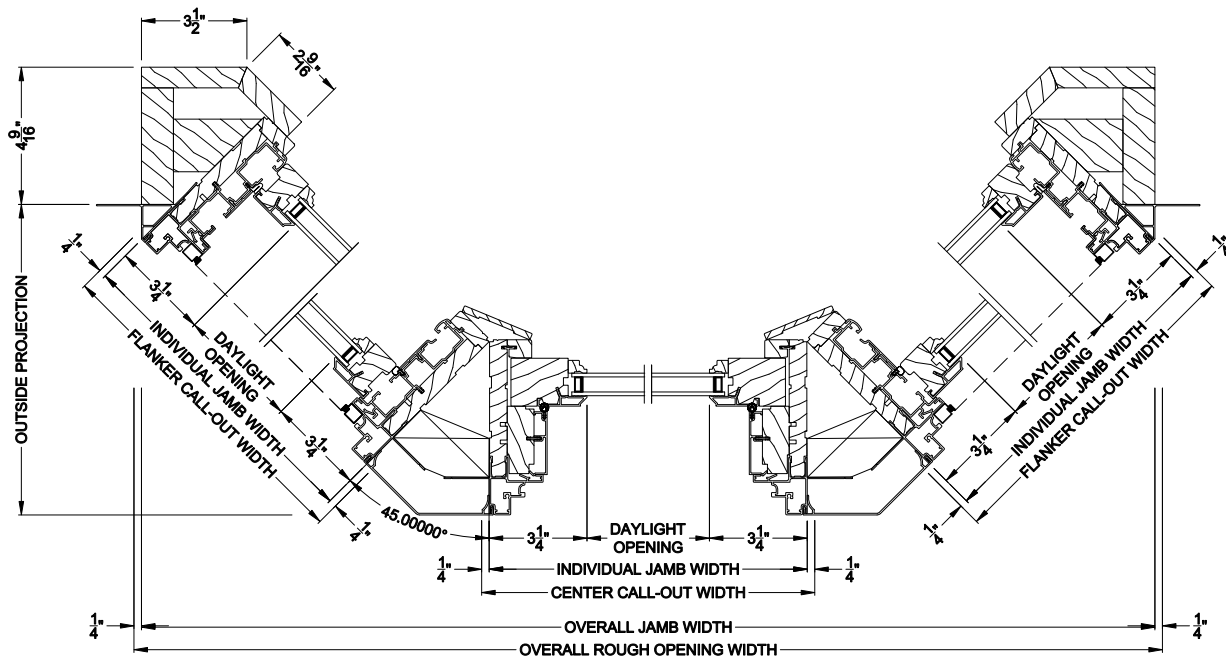

# Double Hung Windows

## CROSS SECTION DETAILS

**SIGNATURE DOUBLE HUNG 45° A-BAY (8122)**  
Vertical Section - Operating flanker

**SIGNATURE DOUBLE HUNG 45° A-BAY (8122)**  
Vertical Section - Picture center

**SIGNATURE DOUBLE HUNG 45° A-BAY (8122)**  
Horizontal Section - Retrofit Jamb

Note: All dimensions are approximate. Weather Shield reserves the right to change specifications without notice.