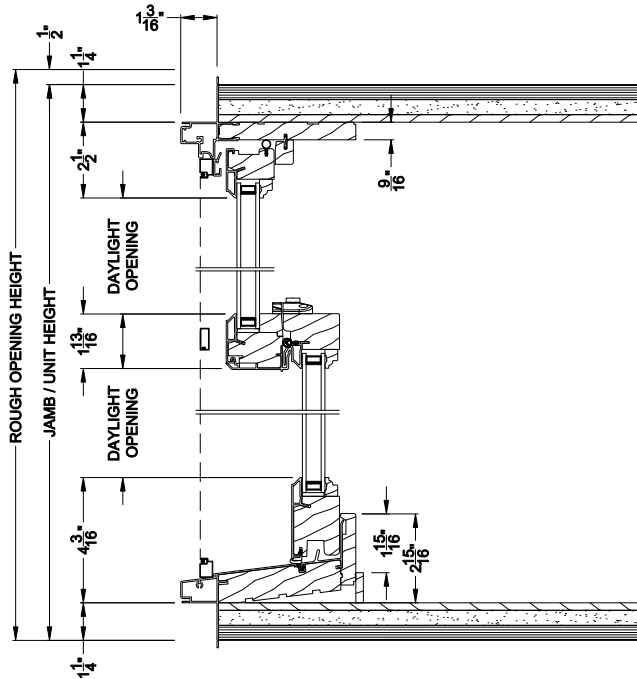

## CROSS SECTION DETAILS

**SIGNATURE DOUBLE HUNG 45° A-BAY (8122)**  
Vertical Section - Operating flanker

**SIGNATURE DOUBLE HUNG 45° A-BAY (8122)**  
Vertical Section - Picture center

**SIGNATURE DOUBLE HUNG 45° A-BAY (8122)**  
Horizontal Section - Standard Jamb