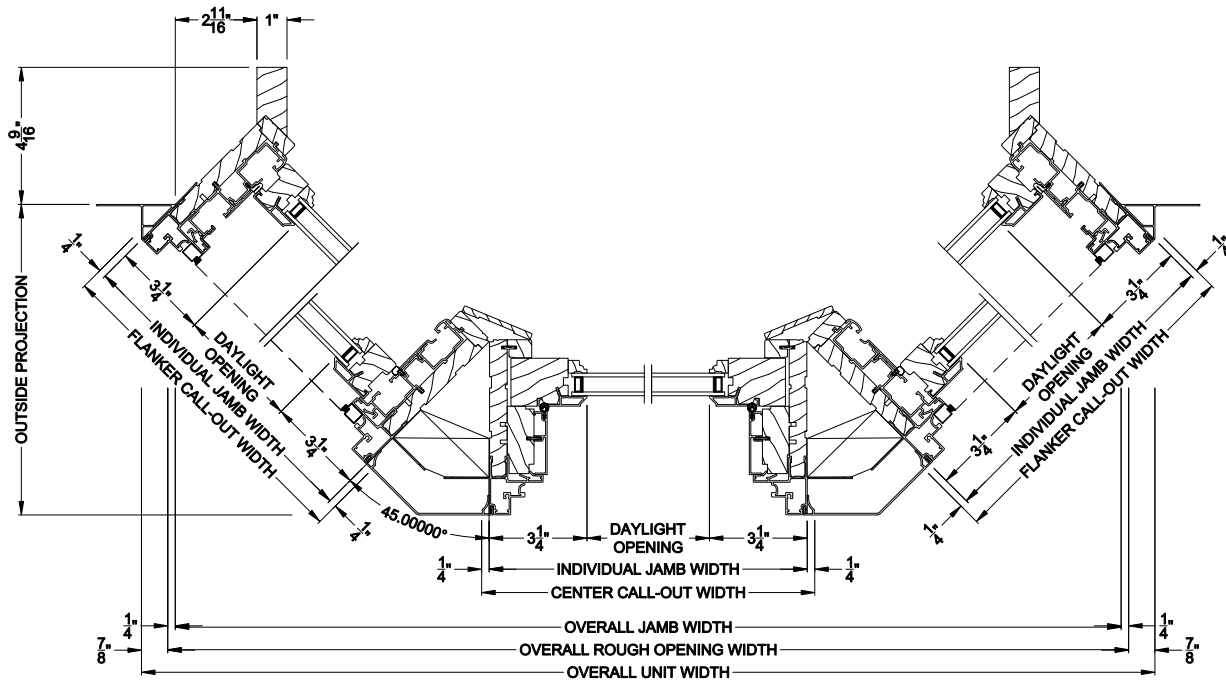

# Double Hung Windows

## CROSS SECTION DETAILS

**SIGNATURE DOUBLE HUNG 45° A-BAY (8122)**  
Vertical Section - Operating flanker

**SIGNATURE DOUBLE HUNG 45° A-BAY (8122)**  
Vertical Section - Picture center

**SIGNATURE DOUBLE HUNG 45° A-BAY (8122)**  
Horizontal Section - Standard Jamb

Note: All dimensions are approximate. Weather Shield reserves the right to change specifications without notice.