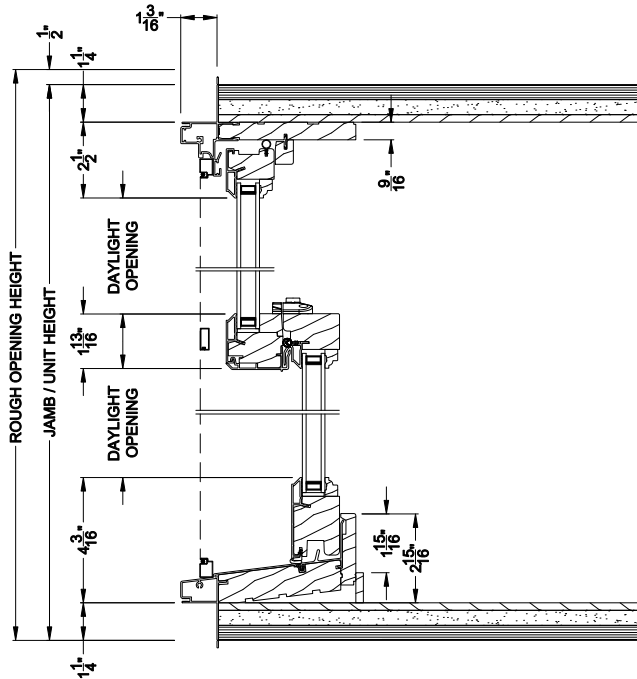

Weather Shield®

Signature Series™

Double Hung Windows

CROSS SECTION DETAILS

SIGNATURE DOUBLE HUNG 45° A-BAY (8122)
Vertical Section - Operating flanker