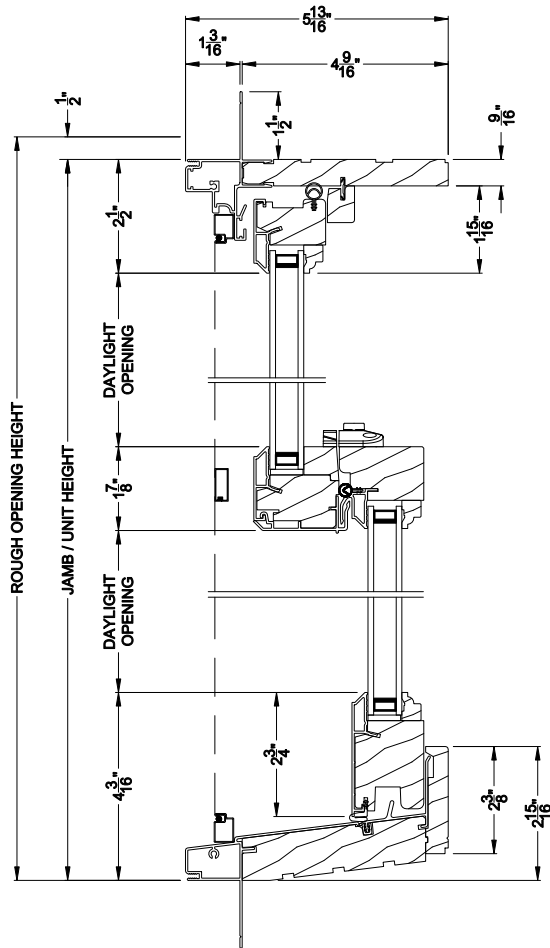

Weather Shield®

Signature Series™

Double Hung Windows

CROSS SECTION DETAILS

SIGNATURE DOUBLE HUNG WINDOW (8122)
Vertical Section

SIGNATURE DOUBLE HUNG WINDOW (8122)
Horizontal Section

SIGNATURE DOUBLE HUNG WINDOW
Horizontal Stack Section - Transom Stack over DH

SIGNATURE DOUBLE HUNG WINDOW
Vertical Mull Section - DH / DH

Note: All dimensions are approximate. Weather Shield reserves the right to change specifications without notice.

Weather Shield®

Signature Series™

Double Hung Windows

CROSS SECTION DETAILS

SIGNATURE DOUBLE HUNG WINDOW (8122)
Vertical Section - 6-9/16" jamb

SIGNATURE DOUBLE HUNG WINDOW
Horizontal Stack Section - Transom Stack over DH

SIGNATURE DOUBLE HUNG WINDOW (8122)
Horizontal Section - 6-9/16" jamb

SIGNATURE DOUBLE HUNG WINDOW
Vertical Mull Section - DH / DH

Note: All dimensions are approximate. Weather Shield reserves the right to change specifications without notice.