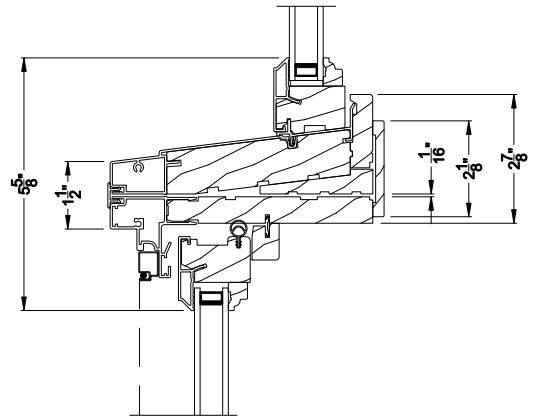

SIGNATURE DOUBLE HUNG WINDOW
Vertical Mull Section - DH / DH

Note: All dimensions are approximate. Weather Shield reserves the right to change specifications without notice.

Weather Shield®

Signature Series™

Double Hung Windows

CROSS SECTION DETAILS

SIGNATURE DOUBLE HUNG WINDOW (8122)
Vertical Section - 6-9/16" jamb

SIGNATURE DOUBLE HUNG WINDOW
Horizontal Stack Section - Transom Stack over DH

SIGNATURE DOUBLE HUNG WINDOW (8122)
Horizontal Section - 6-9/16" jamb

SIGNATURE DOUBLE HUNG WINDOW
Vertical Mull Section - DH / DH

Note: All dimensions are approximate. Weather Shield reserves the right to change specifications without notice.