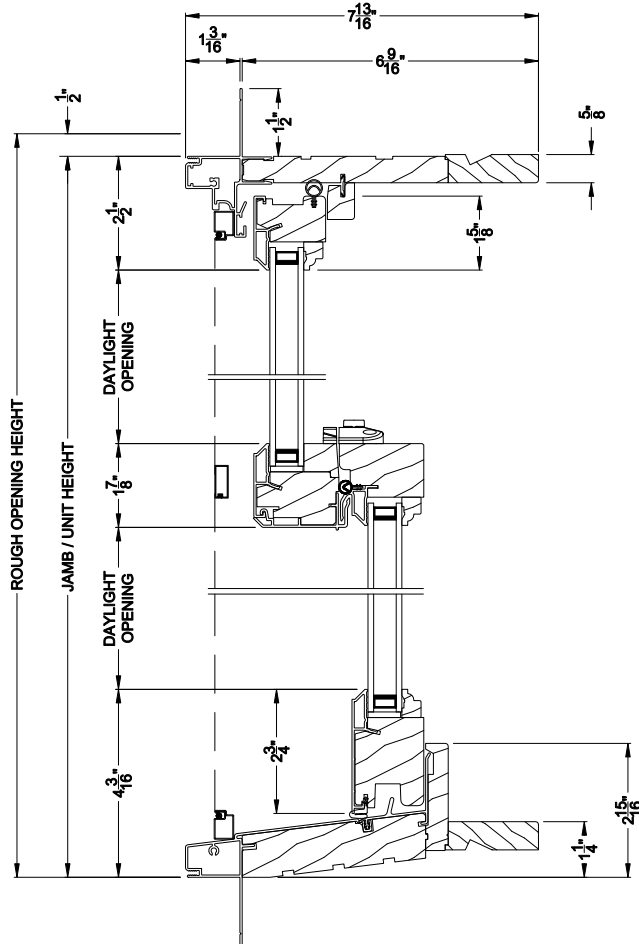

Weather Shield®

Signature Series™

Double Hung Windows

CROSS SECTION DETAILS

SIGNATURE DOUBLE HUNG WINDOW (8122)
Vertical Section

SIGNATURE DOUBLE HUNG WINDOW (8122)
Horizontal Section

SIGNATURE DOUBLE HUNG WINDOW
Horizontal Stack Section - Transom Stack over DH

SIGNATURE DOUBLE HUNG WINDOW
Vertical Mull Section - DH / DH

Note: All dimensions are approximate. Weather Shield reserves the right to change specifications without notice.

Weather Shield®

Signature Series™

Double Hung Windows

CROSS SECTION DETAILS

SIGNATURE DOUBLE HUNG WINDOW (8122)
Vertical Section - 6-9/16" jamb

SIGNATURE DOUBLE HUNG WINDOW
Horizontal Stack Section - Transom Stack over DH

SIGNATURE DOUBLE HUNG WINDOW (8122)
Horizontal Section - 6-9/16" jamb

SIGNATURE DOUBLE HUNG WINDOW
Vertical Mull Section - DH / DH

Note: All dimensions are approximate. Weather Shield reserves the right to change specifications without notice.