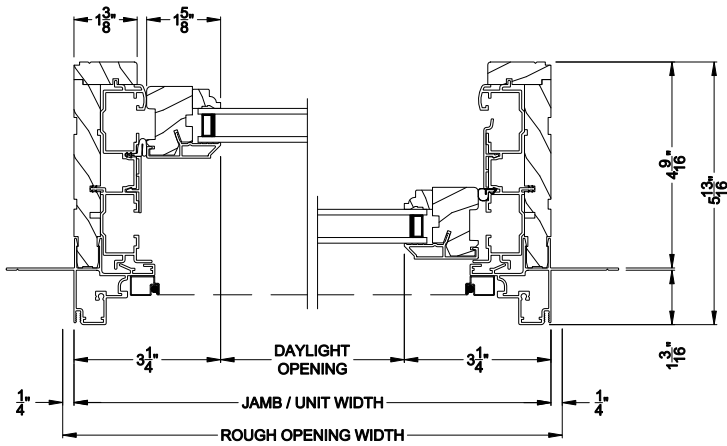

Weather Shield®

Signature Series™

Double Hung Windows

CROSS SECTION DETAILS

SIGNATURE DOUBLE HUNG WINDOW (8122)
Vertical Section

SIGNATURE DOUBLE HUNG WINDOW (8122)
Horizontal Section

SIGNATURE DOUBLE HUNG WINDOW
Horizontal Stack Section - Transom Stack over DH

SIGNATURE DOUBLE HUNG WINDOW
Vertical Mull Section - DH / DH

Note: All dimensions are approximate. Weather Shield reserves the right to change specifications without notice.

Weather Shield®

Signature Series™

Double Hung Windows

CROSS SECTION DETAILS

SIGNATURE DOUBLE HUNG WINDOW (8122)
Vertical Section - 6-9/16" jamb

SIGNATURE DOUBLE HUNG WINDOW
Horizontal Stack Section - Transom Stack over DH

SIGNATURE DOUBLE HUNG WINDOW (8122)
Horizontal Section - 6-9/16" jamb

SIGNATURE DOUBLE HUNG WINDOW
Vertical Mull Section - DH / DH

Note: All dimensions are approximate. Weather Shield reserves the right to change specifications without notice.