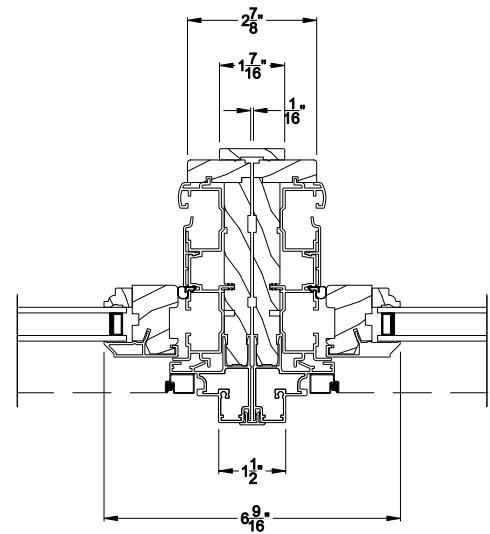

SIGNATURE DOUBLE HUNG WINDOW
Vertical Mull Section - DH / DH

Note: All dimensions are approximate. Weather Shield reserves the right to change specifications without notice.

Weather Shield®

Signature Series™

Double Hung Windows

CROSS SECTION DETAILS

SIGNATURE DOUBLE HUNG WINDOW (8122)
Vertical Section - 6-9/16" jamb

SIGNATURE DOUBLE HUNG WINDOW
Horizontal Stack Section - Transom Stack over DH

SIGNATURE DOUBLE HUNG WINDOW (8122)
Horizontal Section - 6-9/16" jamb

SIGNATURE DOUBLE HUNG WINDOW
Vertical Mull Section - DH / DH

Note: All dimensions are approximate. Weather Shield reserves the right to change specifications without notice.