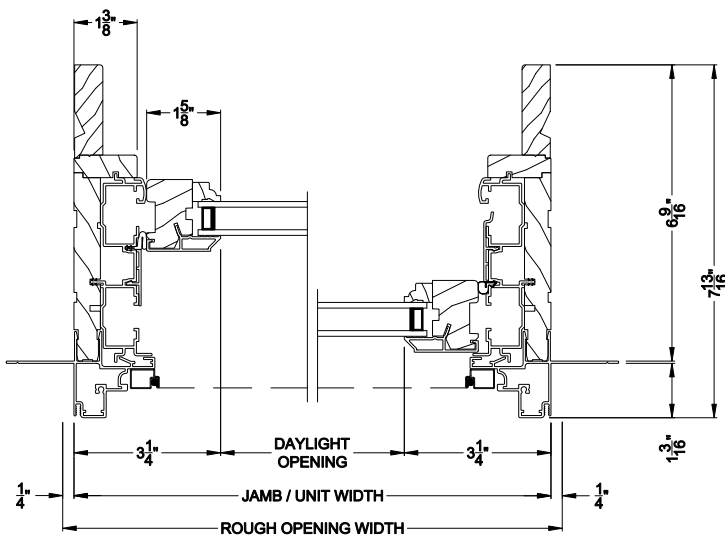

SIGNATURE DOUBLE HUNG WINDOW
Vertical Mull Section - DH / DH

Note: All dimensions are approximate. Weather Shield reserves the right to change specifications without notice.

Weather Shield®

Signature Series™

Double Hung Windows

CROSS SECTION DETAILS

SIGNATURE DOUBLE HUNG WINDOW (8122)
Vertical Section - 6-9/16" jamb

SIGNATURE DOUBLE HUNG WINDOW
Horizontal Stack Section - Transom Stack over DH

SIGNATURE DOUBLE HUNG WINDOW (8122)
Horizontal Section - 6-9/16" jamb

SIGNATURE DOUBLE HUNG WINDOW
Vertical Mull Section - DH / DH

Note: All dimensions are approximate. Weather Shield reserves the right to change specifications without notice.