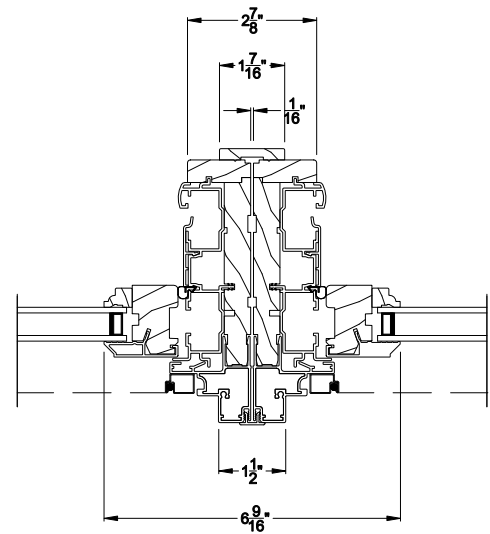

Weather Shield®

Signature Series™

Double Hung Windows

CROSS SECTION DETAILS

SIGNATURE DOUBLE HUNG WINDOW (8122)
Vertical Section

SIGNATURE DOUBLE HUNG WINDOW (8122)
Horizontal Section

SIGNATURE DOUBLE HUNG WINDOW
Horizontal Stack Section - Transom Stack over DH

SIGNATURE DOUBLE HUNG WINDOW
Vertical Mull Section - DH / DH

Note: All dimensions are approximate. Weather Shield reserves the right to change specifications without notice.

Weather Shield®

Signature Series™

Double Hung Windows

CROSS SECTION DETAILS

SIGNATURE DOUBLE HUNG WINDOW (8122)
Vertical Section - 6-9/16" jamb

SIGNATURE DOUBLE HUNG WINDOW
Horizontal Stack Section - Transom Stack over DH

SIGNATURE DOUBLE HUNG WINDOW (8122)
Horizontal Section - 6-9/16" jamb

SIGNATURE DOUBLE HUNG WINDOW
Vertical Mull Section - DH / DH

Note: All dimensions are approximate. Weather Shield reserves the right to change specifications without notice.