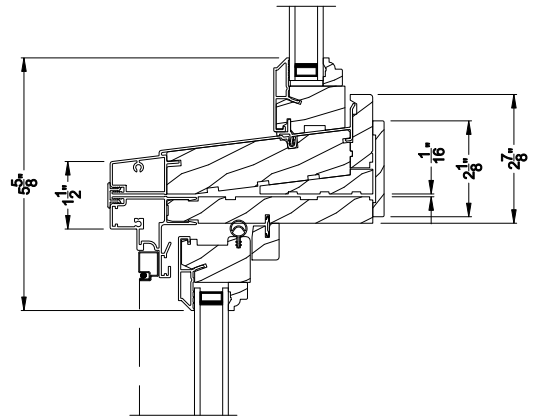

Weather Shield®

Signature Series™

Double Hung Windows

CROSS SECTION DETAILS

SIGNATURE DOUBLE HUNG WINDOW (8122)
Vertical Section

SIGNATURE DOUBLE HUNG WINDOW (8122)
Horizontal Section

SIGNATURE DOUBLE HUNG WINDOW
Horizontal Stack Section - Transom Stack over DH

SIGNATURE DOUBLE HUNG WINDOW
Vertical Mull Section - DH / DH

Note: All dimensions are approximate. Weather Shield reserves the right to change specifications without notice.

Weather Shield®

Signature Series™

Double Hung Windows

CROSS SECTION DETAILS

SIGNATURE DOUBLE HUNG WINDOW (8122)
Vertical Section - 6-9/16" jamb

SIGNATURE DOUBLE HUNG WINDOW
Horizontal Stack Section - Transom Stack over DH

SIGNATURE DOUBLE HUNG WINDOW (8122)
Horizontal Section - 6-9/16" jamb

SIGNATURE DOUBLE HUNG WINDOW
Vertical Mull Section - DH / DH

Note: All dimensions are approximate. Weather Shield reserves the right to change specifications without notice.