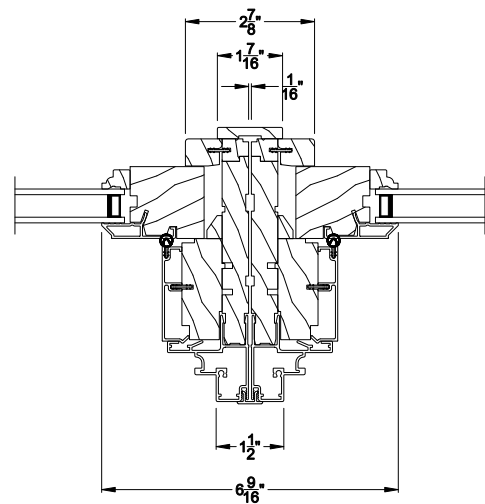

Weather Shield®

Signature Series™

Double Hung Windows

CROSS SECTION DETAILS

SIGNATURE DOUBLE HUNG PICTURE (8123)
Vertical Section

SIGNATURE DOUBLE HUNG PICTURE
Horizontal Stack Section - Transom Stack over Picture

SIGNATURE DOUBLE HUNG PICTURE (8123)
Horizontal Section

SIGNATURE DOUBLE HUNG PICTURE
Vertical Mull Section - Picture / Picture

Note: All dimensions are approximate. Weather Shield reserves the right to change specifications without notice.

Weather Shield®

Signature Series™

Double Hung Windows

CROSS SECTION DETAILS

SIGNATURE DOUBLE HUNG PICTURE (8123)
Vertical Section - 6-9/16" jamb

SIGNATURE DOUBLE HUNG PICTURE
Horizontal Stack Section - Transom Stack over Picture

SIGNATURE DOUBLE HUNG PICTURE (8123)
Horizontal Section - 6-9/16" jamb

SIGNATURE DOUBLE HUNG PICTURE
Vertical Mull Section - Picture / Picture

Note: All dimensions are approximate. Weather Shield reserves the right to change specifications without notice.