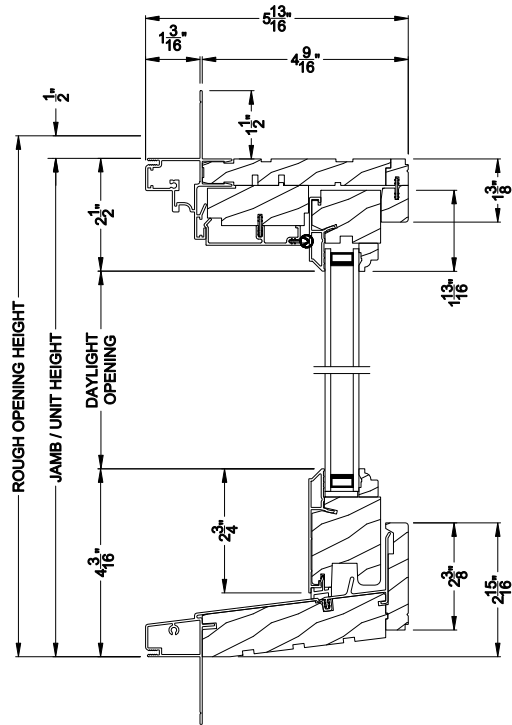

Weather Shield®

Signature Series™

Double Hung Windows

CROSS SECTION DETAILS

SIGNATURE DOUBLE HUNG PICTURE (8123)
Vertical Section

SIGNATURE DOUBLE HUNG PICTURE
Horizontal Stack Section - Transom Stack over Picture

SIGNATURE DOUBLE HUNG PICTURE (8123)
Horizontal Section

SIGNATURE DOUBLE HUNG PICTURE
Vertical Mull Section - Picture / Picture

Note: All dimensions are approximate. Weather Shield reserves the right to change specifications without notice.

Weather Shield®

Signature Series™

Double Hung Windows

CROSS SECTION DETAILS

SIGNATURE DOUBLE HUNG PICTURE (8123)
Vertical Section - 6-9/16" jamb

SIGNATURE DOUBLE HUNG PICTURE
Horizontal Stack Section - Transom Stack over Picture

SIGNATURE DOUBLE HUNG PICTURE (8123)
Horizontal Section - 6-9/16" jamb

SIGNATURE DOUBLE HUNG PICTURE
Vertical Mull Section - Picture / Picture

Note: All dimensions are approximate. Weather Shield reserves the right to change specifications without notice.