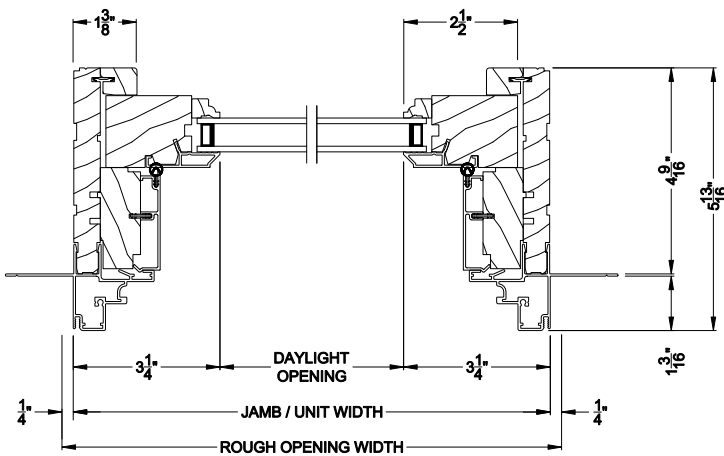

Weather Shield®

Signature Series™

Double Hung Windows

CROSS SECTION DETAILS

SIGNATURE DOUBLE HUNG PICTURE (8123)
Vertical Section

SIGNATURE DOUBLE HUNG PICTURE
Horizontal Stack Section - Transom Stack over Picture

SIGNATURE DOUBLE HUNG PICTURE (8123)
Horizontal Section

SIGNATURE DOUBLE HUNG PICTURE
Vertical Mull Section - Picture / Picture

Note: All dimensions are approximate. Weather Shield reserves the right to change specifications without notice.

Weather Shield®

Signature Series™

Double Hung Windows

CROSS SECTION DETAILS

SIGNATURE DOUBLE HUNG PICTURE (8123)
Vertical Section - 6-9/16" jamb

SIGNATURE DOUBLE HUNG PICTURE
Horizontal Stack Section - Transom Stack over Picture

SIGNATURE DOUBLE HUNG PICTURE (8123)
Horizontal Section - 6-9/16" jamb

SIGNATURE DOUBLE HUNG PICTURE
Vertical Mull Section - Picture / Picture

Note: All dimensions are approximate. Weather Shield reserves the right to change specifications without notice.