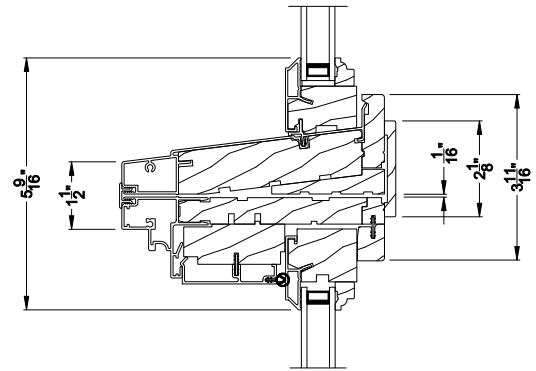

SIGNATURE DOUBLE HUNG PICTURE (8123)
Horizontal Section

SIGNATURE DOUBLE HUNG PICTURE
Vertical Mull Section - Picture / Picture

Note: All dimensions are approximate. Weather Shield reserves the right to change specifications without notice.

Weather Shield®

Signature Series™

Double Hung Windows

CROSS SECTION DETAILS

SIGNATURE DOUBLE HUNG PICTURE (8123)
Vertical Section - 6-9/16" jamb

SIGNATURE DOUBLE HUNG PICTURE
Horizontal Stack Section - Transom Stack over Picture

SIGNATURE DOUBLE HUNG PICTURE (8123)
Horizontal Section - 6-9/16" jamb

SIGNATURE DOUBLE HUNG PICTURE
Vertical Mull Section - Picture / Picture

Note: All dimensions are approximate. Weather Shield reserves the right to change specifications without notice.