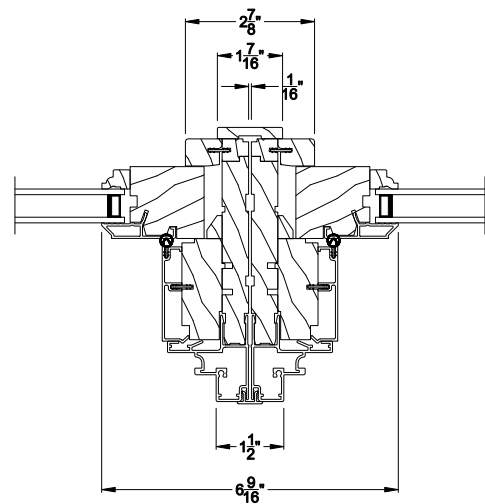

SIGNATURE DOUBLE HUNG PICTURE (8123)
Horizontal Section

SIGNATURE DOUBLE HUNG PICTURE
Vertical Mull Section - Picture / Picture

Note: All dimensions are approximate. Weather Shield reserves the right to change specifications without notice.

Weather Shield®

Signature Series™

Double Hung Windows

CROSS SECTION DETAILS

SIGNATURE DOUBLE HUNG PICTURE (8123)
Vertical Section - 6-9/16" jamb

SIGNATURE DOUBLE HUNG PICTURE
Horizontal Stack Section - Transom Stack over Picture

SIGNATURE DOUBLE HUNG PICTURE (8123)
Horizontal Section - 6-9/16" jamb

SIGNATURE DOUBLE HUNG PICTURE
Vertical Mull Section - Picture / Picture

Note: All dimensions are approximate. Weather Shield reserves the right to change specifications without notice.