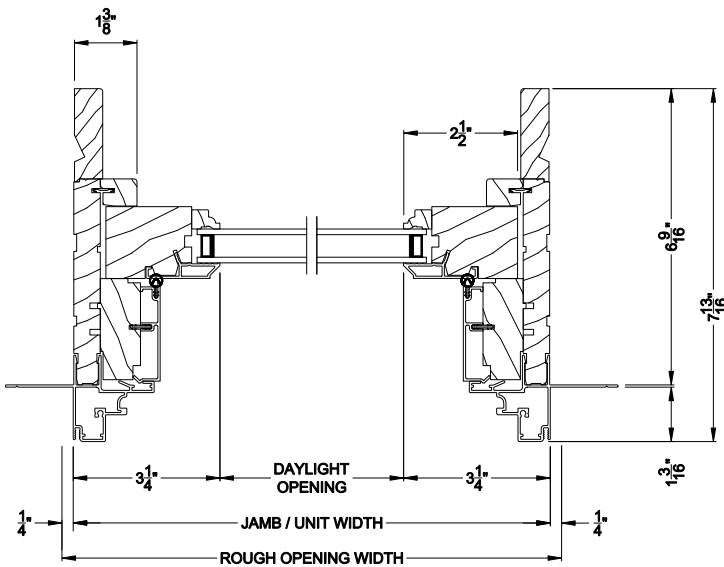

Weather Shield®

Signature Series™

Double Hung Windows

CROSS SECTION DETAILS

SIGNATURE DOUBLE HUNG PICTURE (8123)
Vertical Section

SIGNATURE DOUBLE HUNG PICTURE
Horizontal Stack Section - Transom Stack over Picture

SIGNATURE DOUBLE HUNG PICTURE (8123)
Horizontal Section

SIGNATURE DOUBLE HUNG PICTURE
Vertical Mull Section - Picture / Picture

Note: All dimensions are approximate. Weather Shield reserves the right to change specifications without notice.

Weather Shield®

Signature Series™

Double Hung Windows

CROSS SECTION DETAILS

SIGNATURE DOUBLE HUNG PICTURE (8123)
Vertical Section - 6-9/16" jamb

SIGNATURE DOUBLE HUNG PICTURE
Horizontal Stack Section - Transom Stack over Picture

SIGNATURE DOUBLE HUNG PICTURE (8123)
Horizontal Section - 6-9/16" jamb

SIGNATURE DOUBLE HUNG PICTURE
Vertical Mull Section - Picture / Picture

Note: All dimensions are approximate. Weather Shield reserves the right to change specifications without notice.