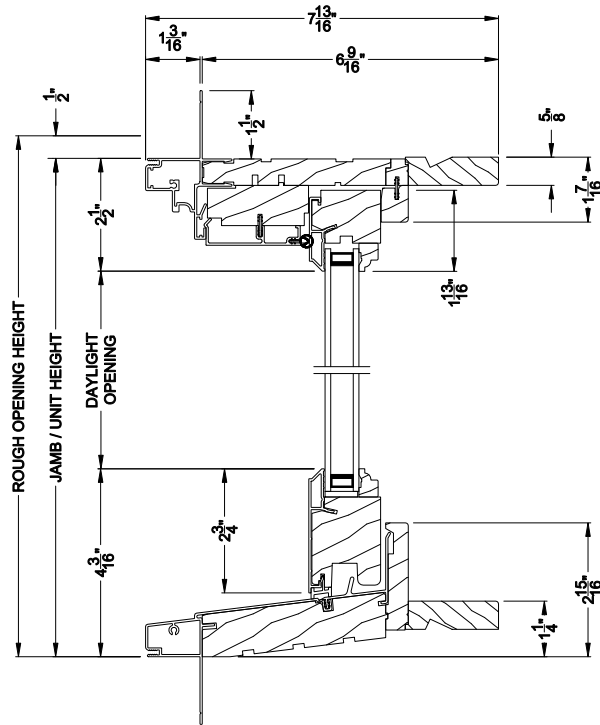

Weather Shield®

Signature Series™

Double Hung Windows

CROSS SECTION DETAILS

SIGNATURE DOUBLE HUNG PICTURE (8123)
Vertical Section

SIGNATURE DOUBLE HUNG PICTURE
Horizontal Stack Section - Transom Stack over Picture

SIGNATURE DOUBLE HUNG PICTURE (8123)
Horizontal Section

SIGNATURE DOUBLE HUNG PICTURE
Vertical Mull Section - Picture / Picture

Note: All dimensions are approximate. Weather Shield reserves the right to change specifications without notice.

Weather Shield®

Signature Series™

Double Hung Windows

CROSS SECTION DETAILS

SIGNATURE DOUBLE HUNG PICTURE (8123)
Vertical Section - 6-9/16" jamb

SIGNATURE DOUBLE HUNG PICTURE
Horizontal Stack Section - Transom Stack over Picture

SIGNATURE DOUBLE HUNG PICTURE (8123)
Horizontal Section - 6-9/16" jamb

SIGNATURE DOUBLE HUNG PICTURE
Vertical Mull Section - Picture / Picture

Note: All dimensions are approximate. Weather Shield reserves the right to change specifications without notice.