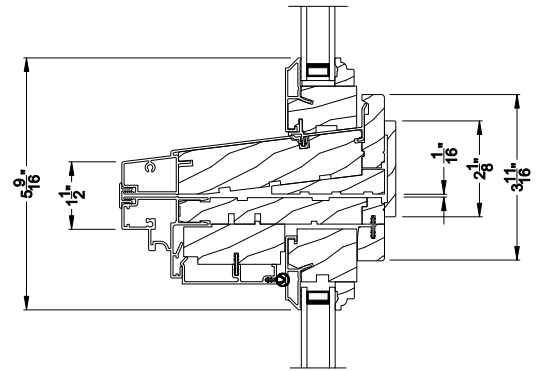

Weather Shield®

Signature Series™

Double Hung Windows

CROSS SECTION DETAILS

SIGNATURE DOUBLE HUNG PICTURE (8123)
Vertical Section

SIGNATURE DOUBLE HUNG PICTURE
Horizontal Stack Section - Transom Stack over Picture

SIGNATURE DOUBLE HUNG PICTURE (8123)
Horizontal Section

SIGNATURE DOUBLE HUNG PICTURE
Vertical Mull Section - Picture / Picture

Note: All dimensions are approximate. Weather Shield reserves the right to change specifications without notice.

Weather Shield®

Signature Series™

Double Hung Windows

CROSS SECTION DETAILS

SIGNATURE DOUBLE HUNG PICTURE (8123)
Vertical Section - 6-9/16" jamb

SIGNATURE DOUBLE HUNG PICTURE
Horizontal Stack Section - Transom Stack over Picture

SIGNATURE DOUBLE HUNG PICTURE (8123)
Horizontal Section - 6-9/16" jamb

SIGNATURE DOUBLE HUNG PICTURE
Vertical Mull Section - Picture / Picture

Note: All dimensions are approximate. Weather Shield reserves the right to change specifications without notice.