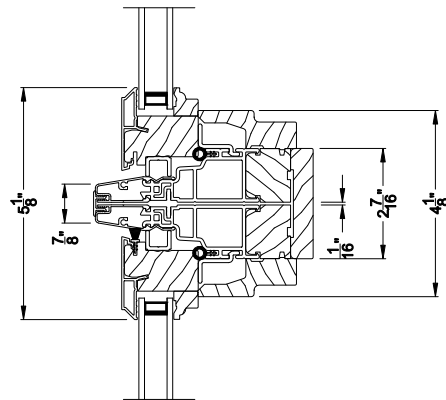

SIGNATURE CASEMENT PICTURE WINDOW (8219)
Horizontal Section

SIGNATURE CASEMENT PICTURE WINDOW
Vertical Mull Section

Note: All dimensions are approximate. Weather Shield reserves the right to change specifications without notice.

SIGNATURE CASEMENT PICTURE WINDOW (8219)
Horizontal Section - 5/4 Jamb

SIGNATURE CASEMENT PICTURE WINDOW
Vertical Mull Section

Note: All dimensions are approximate. Weather Shield reserves the right to change specifications without notice.

Weather Shield®

Signature Series™

Casement Picture Windows

CROSS SECTION DETAILS

SIGNATURE CASEMENT PICTURE WINDOW (8219)
Vertical Section - 6-9/16" jamb

SIGNATURE CASEMENT PICTURE WINDOW (8219)
Horizontal Section - 6-9/16" jamb

SIGNATURE CASEMENT PICTURE WINDOW
Vertical Section - 5/4 jamb option with extension

SIGNATURE CASEMENT PICTURE WINDOW
Horizontal Stack Section - Transom Stack over Casement Picture

SIGNATURE CASEMENT PICTURE WINDOW
Vertical Mull Section