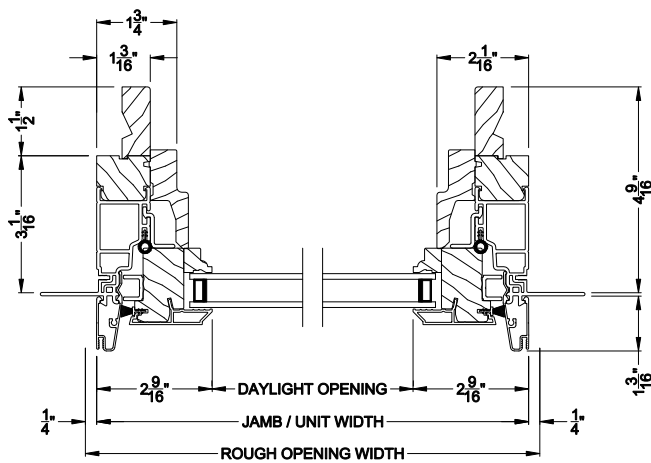

Weather Shield®

Signature Series™

Casement Picture Windows

CROSS SECTION DETAILS

SIGNATURE CASEMENT PICTURE WINDOW (8219)
Vertical Section

SIGNATURE CASEMENT PICTURE WINDOW
Horizontal Stack Section - Transom Stack over Casement Picture

SIGNATURE CASEMENT PICTURE WINDOW (8219)
Horizontal Section

SIGNATURE CASEMENT PICTURE WINDOW
Vertical Mull Section

Note: All dimensions are approximate. Weather Shield reserves the right to change specifications without notice.

Weather Shield®

Signature Series™

Casement Picture Windows

CROSS SECTION DETAILS

SIGNATURE CASEMENT PICTURE WINDOW
Horizontal Stack Section - Transom Stack over Casement Picture

SIGNATURE CASEMENT PICTURE WINDOW (8219)
Vertical Section - 5/4 Jamb

SIGNATURE CASEMENT PICTURE WINDOW (8219)
Horizontal Section - 5/4 Jamb

SIGNATURE CASEMENT PICTURE WINDOW
Vertical Mull Section

Note: All dimensions are approximate. Weather Shield reserves the right to change specifications without notice.