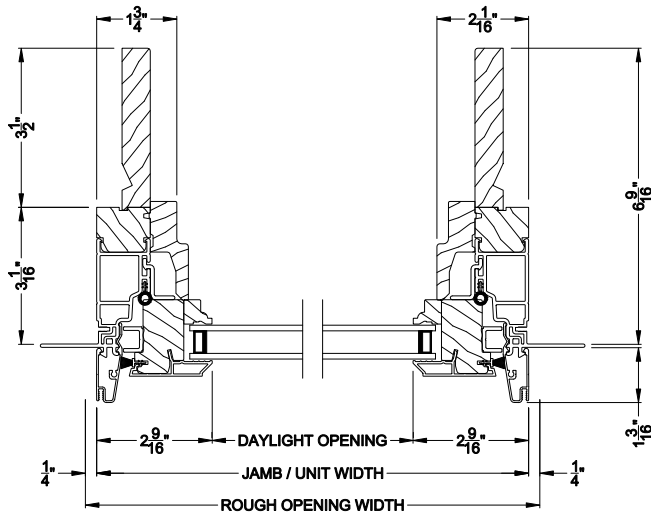

SIGNATURE CASEMENT PICTURE WINDOW (8219)
Horizontal Section

SIGNATURE CASEMENT PICTURE WINDOW
Vertical Mull Section

Note: All dimensions are approximate. Weather Shield reserves the right to change specifications without notice.

SIGNATURE CASEMENT PICTURE WINDOW (8219)
Horizontal Section - 5/4 Jamb

SIGNATURE CASEMENT PICTURE WINDOW
Vertical Mull Section

Note: All dimensions are approximate. Weather Shield reserves the right to change specifications without notice.

Weather Shield®

Signature Series™

Casement Picture Windows

CROSS SECTION DETAILS

SIGNATURE CASEMENT PICTURE WINDOW (8219)
Vertical Section - 6-9/16" jamb

SIGNATURE CASEMENT PICTURE WINDOW (8219)
Horizontal Section - 6-9/16" jamb

SIGNATURE CASEMENT PICTURE WINDOW
Vertical Section - 5/4 jamb option with extension

SIGNATURE CASEMENT PICTURE WINDOW
Horizontal Stack Section - Transom Stack over Casement Picture

SIGNATURE CASEMENT PICTURE WINDOW
Vertical Mull Section