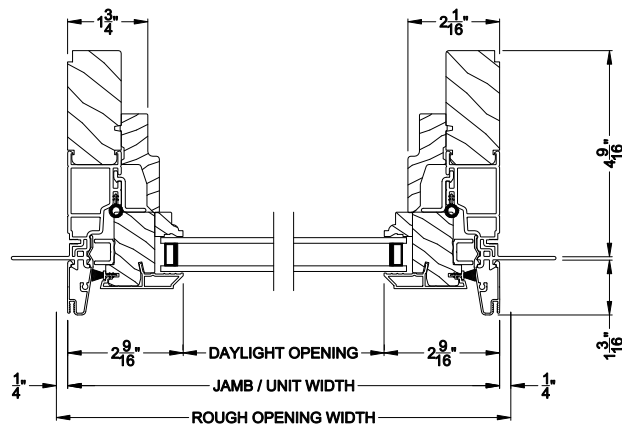

SIGNATURE CASEMENT PICTURE WINDOW (8219)
Horizontal Section

SIGNATURE CASEMENT PICTURE WINDOW
Vertical Mull Section

Note: All dimensions are approximate. Weather Shield reserves the right to change specifications without notice.

Weather Shield®

Signature Series™

Casement Picture Windows

CROSS SECTION DETAILS

SIGNATURE CASEMENT PICTURE WINDOW
Horizontal Stack Section - Transom Stack over Casement Picture

SIGNATURE CASEMENT PICTURE WINDOW (8219)
Vertical Section - 5/4 Jamb

SIGNATURE CASEMENT PICTURE WINDOW (8219)
Horizontal Section - 5/4 Jamb

SIGNATURE CASEMENT PICTURE WINDOW
Vertical Mull Section

Note: All dimensions are approximate. Weather Shield reserves the right to change specifications without notice.