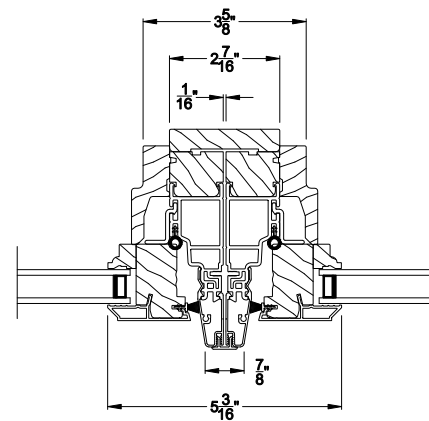

Weather Shield®

Signature Series™

Casement Picture Windows

CROSS SECTION DETAILS

SIGNATURE CASEMENT PICTURE WINDOW (8219)
Vertical Section

SIGNATURE CASEMENT PICTURE WINDOW
Horizontal Stack Section - Transom Stack over Casement Picture

SIGNATURE CASEMENT PICTURE WINDOW (8219)
Horizontal Section

SIGNATURE CASEMENT PICTURE WINDOW
Vertical Mull Section

Note: All dimensions are approximate. Weather Shield reserves the right to change specifications without notice.

Weather Shield®

Signature Series™

Casement Picture Windows

CROSS SECTION DETAILS

SIGNATURE CASEMENT PICTURE WINDOW
Horizontal Stack Section - Transom Stack over Casement Picture

SIGNATURE CASEMENT PICTURE WINDOW (8219)
Vertical Section - 5/4 Jamb

SIGNATURE CASEMENT PICTURE WINDOW (8219)
Horizontal Section - 5/4 Jamb

SIGNATURE CASEMENT PICTURE WINDOW
Vertical Mull Section

Note: All dimensions are approximate. Weather Shield reserves the right to change specifications without notice.