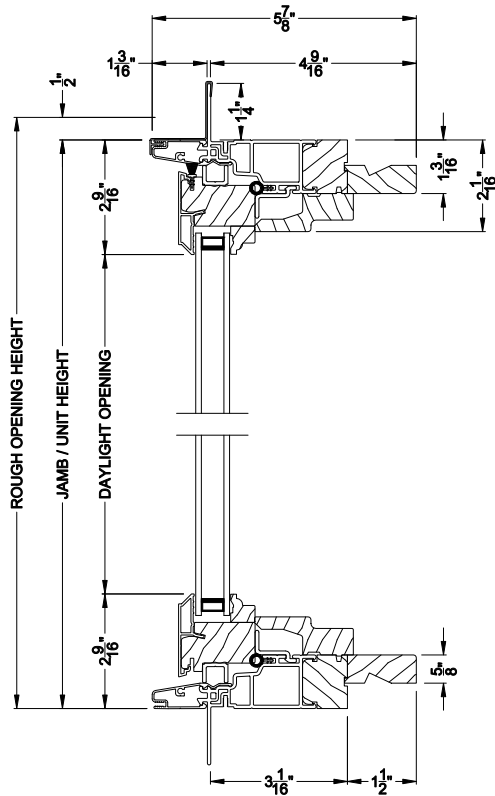

Weather Shield®

Signature Series™

Casement Picture Windows

CROSS SECTION DETAILS

SIGNATURE CASEMENT PICTURE WINDOW (8219)
Vertical Section

SIGNATURE CASEMENT PICTURE WINDOW
Horizontal Stack Section - Transom Stack over Casement Picture

SIGNATURE CASEMENT PICTURE WINDOW (8219)
Horizontal Section

SIGNATURE CASEMENT PICTURE WINDOW
Vertical Mull Section

Note: All dimensions are approximate. Weather Shield reserves the right to change specifications without notice.

SIGNATURE CASEMENT PICTURE WINDOW (8219)
Horizontal Section - 5/4 Jamb

SIGNATURE CASEMENT PICTURE WINDOW
Vertical Mull Section

Note: All dimensions are approximate. Weather Shield reserves the right to change specifications without notice.

Note: All dimensions are approximate. Weather Shield reserves the right to change specifications without notice.