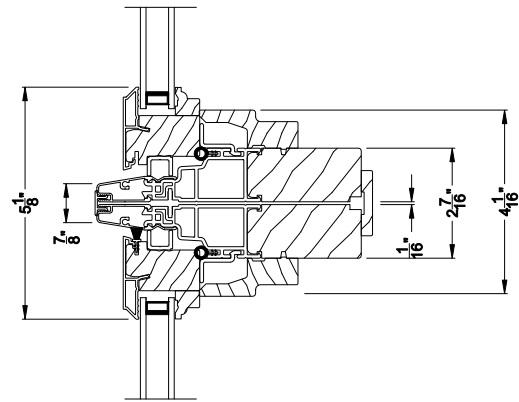

Weather Shield®

Signature Series™

Casement Picture Windows

CROSS SECTION DETAILS

SIGNATURE CASEMENT PICTURE WINDOW (8219)
Vertical Section

SIGNATURE CASEMENT PICTURE WINDOW
Horizontal Stack Section - Transom Stack over Casement Picture

SIGNATURE CASEMENT PICTURE WINDOW (8219)
Horizontal Section

SIGNATURE CASEMENT PICTURE WINDOW
Vertical Mull Section

Note: All dimensions are approximate. Weather Shield reserves the right to change specifications without notice.

Weather Shield®

Signature Series™

Casement Picture Windows

CROSS SECTION DETAILS

SIGNATURE CASEMENT PICTURE WINDOW
Horizontal Stack Section - Transom Stack over Casement Picture

SIGNATURE CASEMENT PICTURE WINDOW (8219)
Vertical Section - 5/4 Jamb

SIGNATURE CASEMENT PICTURE WINDOW (8219)
Horizontal Section - 5/4 Jamb

SIGNATURE CASEMENT PICTURE WINDOW
Vertical Mull Section

Note: All dimensions are approximate. Weather Shield reserves the right to change specifications without notice.