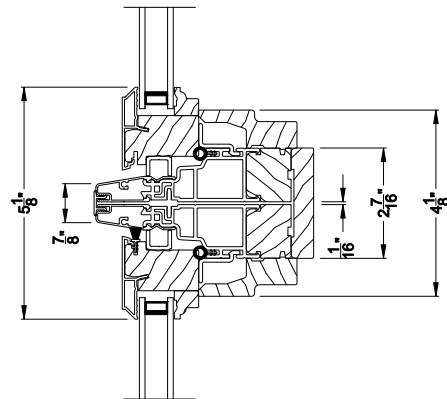

Weather Shield®

Signature Series™

Casement Picture Windows

CROSS SECTION DETAILS

SIGNATURE CASEMENT PICTURE WINDOW (8219)
Vertical Section

SIGNATURE CASEMENT PICTURE WINDOW
Horizontal Stack Section - Transom Stack over Casement Picture

SIGNATURE CASEMENT PICTURE WINDOW (8219)
Horizontal Section

SIGNATURE CASEMENT PICTURE WINDOW
Vertical Mull Section

Note: All dimensions are approximate. Weather Shield reserves the right to change specifications without notice.

Weather Shield®

Signature Series™

Casement Picture Windows

CROSS SECTION DETAILS

SIGNATURE CASEMENT PICTURE WINDOW
Horizontal Stack Section - Transom Stack over Casement Picture

SIGNATURE CASEMENT PICTURE WINDOW (8219)
Vertical Section - 5/4 Jamb

SIGNATURE CASEMENT PICTURE WINDOW (8219)
Horizontal Section - 5/4 Jamb

SIGNATURE CASEMENT PICTURE WINDOW
Vertical Mull Section

Note: All dimensions are approximate. Weather Shield reserves the right to change specifications without notice.