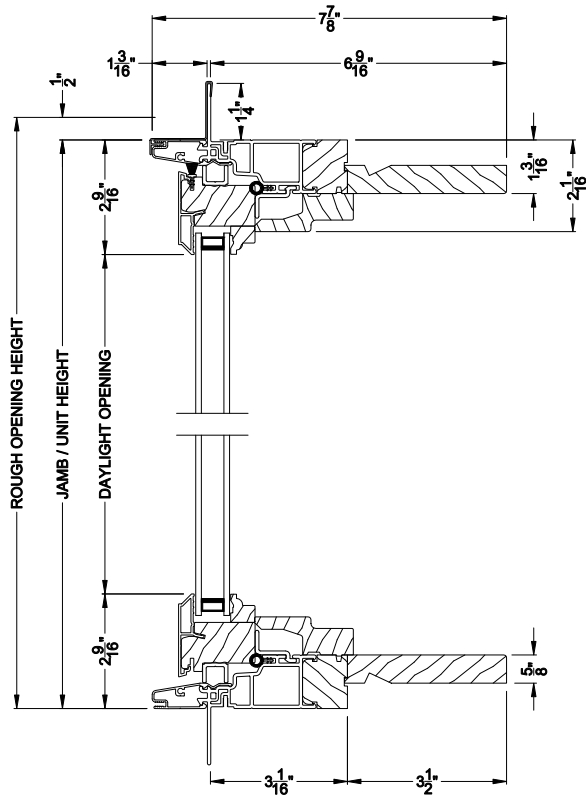

SIGNATURE CASEMENT PICTURE WINDOW (8219)
Horizontal Section

SIGNATURE CASEMENT PICTURE WINDOW
Vertical Mull Section

Note: All dimensions are approximate. Weather Shield reserves the right to change specifications without notice.

Weather Shield®

Signature Series™

Casement Picture Windows

CROSS SECTION DETAILS

SIGNATURE CASEMENT PICTURE WINDOW
Horizontal Stack Section - Transom Stack over Casement Picture

SIGNATURE CASEMENT PICTURE WINDOW (8219)
Vertical Section - 5/4 Jamb

SIGNATURE CASEMENT PICTURE WINDOW (8219)
Horizontal Section - 5/4 Jamb

SIGNATURE CASEMENT PICTURE WINDOW
Vertical Mull Section

Note: All dimensions are approximate. Weather Shield reserves the right to change specifications without notice.

Weather Shield®

Signature Series™

Casement Picture Windows

CROSS SECTION DETAILS

SIGNATURE CASEMENT PICTURE WINDOW (8219)
Vertical Section - 6-9/16" jamb

SIGNATURE CASEMENT PICTURE WINDOW (8219)
Horizontal Section - 6-9/16" jamb