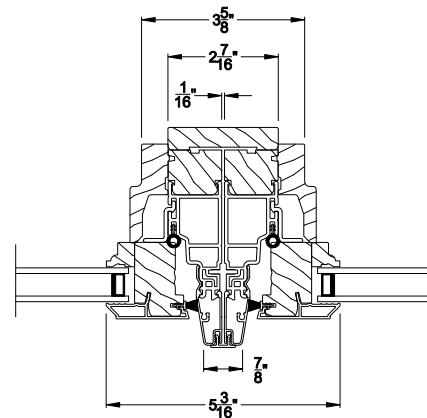

SIGNATURE CASEMENT PICTURE WINDOW (8219)
Horizontal Section

SIGNATURE CASEMENT PICTURE WINDOW
Vertical Mull Section

Note: All dimensions are approximate. Weather Shield reserves the right to change specifications without notice.

SIGNATURE CASEMENT PICTURE WINDOW (8219)
Horizontal Section - 5/4 Jamb

SIGNATURE CASEMENT PICTURE WINDOW
Vertical Mull Section

Note: All dimensions are approximate. Weather Shield reserves the right to change specifications without notice.

Weather Shield®

Signature Series™

Casement Picture Windows

CROSS SECTION DETAILS

SIGNATURE CASEMENT PICTURE WINDOW (8219)
Vertical Section - 6-9/16" jamb

SIGNATURE CASEMENT PICTURE WINDOW (8219)
Horizontal Section - 6-9/16" jamb

SIGNATURE CASEMENT PICTURE WINDOW
Vertical Section - 5/4 jamb option with extension

SIGNATURE CASEMENT PICTURE WINDOW
Horizontal Stack Section - Transom Stack over Casement Picture

SIGNATURE CASEMENT PICTURE WINDOW
Vertical Mull Section