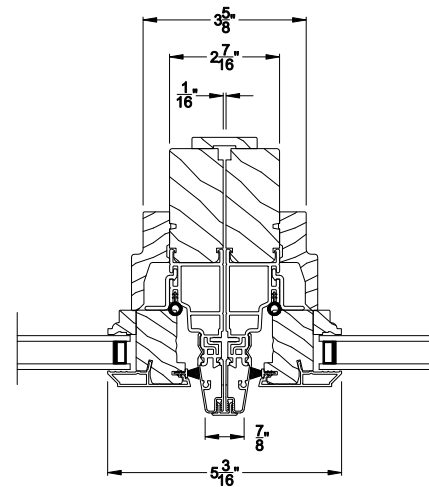

SIGNATURE CASEMENT PICTURE WINDOW (8219)
Horizontal Section

SIGNATURE CASEMENT PICTURE WINDOW
Vertical Mull Section

Note: All dimensions are approximate. Weather Shield reserves the right to change specifications without notice.

Weather Shield®

Signature Series™

Casement Picture Windows

CROSS SECTION DETAILS

SIGNATURE CASEMENT PICTURE WINDOW
Horizontal Stack Section - Transom Stack over Casement Picture

SIGNATURE CASEMENT PICTURE WINDOW (8219)
Vertical Section - 5/4 Jamb

SIGNATURE CASEMENT PICTURE WINDOW (8219)
Horizontal Section - 5/4 Jamb

SIGNATURE CASEMENT PICTURE WINDOW
Vertical Mull Section

Note: All dimensions are approximate. Weather Shield reserves the right to change specifications without notice.