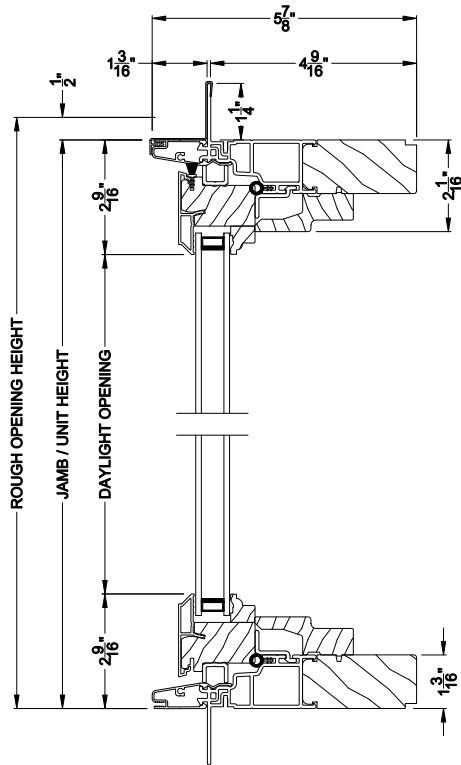

Weather Shield®

Signature Series™

Casement Picture Windows

CROSS SECTION DETAILS

SIGNATURE CASEMENT PICTURE WINDOW (8219)
Vertical Section

SIGNATURE CASEMENT PICTURE WINDOW
Horizontal Stack Section - Transom Stack over Casement Picture

SIGNATURE CASEMENT PICTURE WINDOW (8219)
Horizontal Section

SIGNATURE CASEMENT PICTURE WINDOW
Vertical Mull Section

Note: All dimensions are approximate. Weather Shield reserves the right to change specifications without notice.

Weather Shield®

Signature Series™

Casement Picture Windows

CROSS SECTION DETAILS

SIGNATURE CASEMENT PICTURE WINDOW
Horizontal Stack Section - Transom Stack over Casement Picture

SIGNATURE CASEMENT PICTURE WINDOW (8219)
Vertical Section - 5/4 Jamb

SIGNATURE CASEMENT PICTURE WINDOW (8219)
Horizontal Section - 5/4 Jamb

SIGNATURE CASEMENT PICTURE WINDOW
Vertical Mull Section

Note: All dimensions are approximate. Weather Shield reserves the right to change specifications without notice.