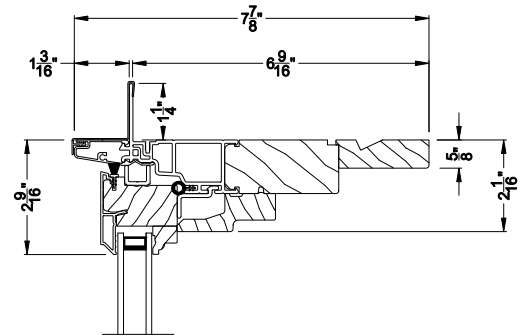

SIGNATURE CASEMENT PICTURE WINDOW (8219)
Horizontal Section - 5/4 Jamb

SIGNATURE CASEMENT PICTURE WINDOW
Vertical Mull Section

Note: All dimensions are approximate. Weather Shield reserves the right to change specifications without notice.

Weather Shield®

Signature Series™

Casement Picture Windows

CROSS SECTION DETAILS

SIGNATURE CASEMENT PICTURE WINDOW (8219)
Vertical Section - 6-9/16" jamb

SIGNATURE CASEMENT PICTURE WINDOW (8219)
Horizontal Section - 6-9/16" jamb

SIGNATURE CASEMENT PICTURE WINDOW
Vertical Section - 5/4 jamb option with extension

SIGNATURE CASEMENT PICTURE WINDOW
Horizontal Stack Section - Transom Stack over Casement Picture

SIGNATURE CASEMENT PICTURE WINDOW
Vertical Mull Section

Note: All dimensions are approximate. Weather Shield reserves the right to change specifications without notice.