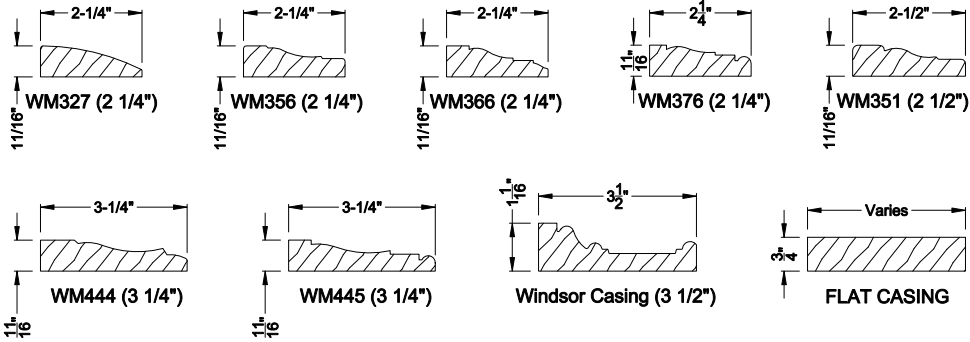

Interior Wood Trim Options

Divided Lite Options

Grilles Between the Glass

Simulated Divided Lites

Wood Perimeter Grill

Colonial Bar

Note: All dimensions are approximate. Weather Shield reserves the right to change specifications without notice.