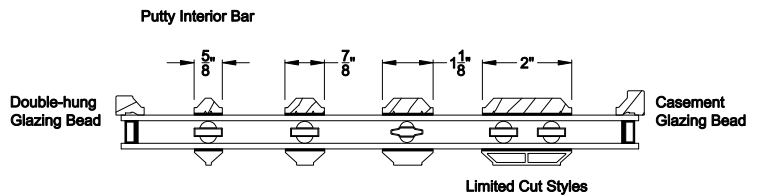

Interior Wood Trim Options

Divided Lite Options

Grilles Between the Glass

Simulated Divided Lites

Wood Perimeter Grill

Colonial Bar

Note: All dimensions are approximate. Weather Shield reserves the right to change specifications without notice.