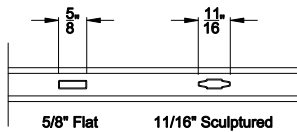

Interior Wood Trim Options

Divided Lite Options

Grilles Between the Glass

Simulated Divided Lites

Wood Perimeter Grill

Colonial Bar

Note: All dimensions are approximate. Weather Shield reserves the right to change specifications without notice.