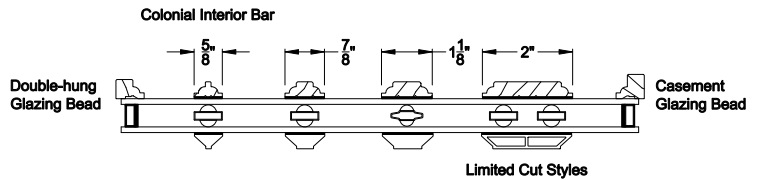

Interior Wood Trim Options

Divided Lite Options

Grilles Between the Glass

Simulated Divided Lites

Wood Perimeter Grill

Colonial Bar

Note: All dimensions are approximate. Weather Shield reserves the right to change specifications without notice.