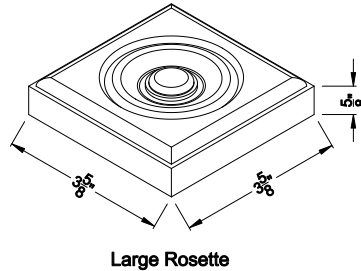

Interior Wood Trim Options

Divided Lite Options

Grilles Between the Glass

Simulated Divided Lites

Wood Perimeter Grill

Colonial Bar

Note: All dimensions are approximate. Weather Shield reserves the right to change specifications without notice.