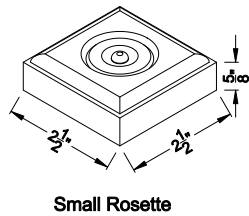

Interior Wood Trim Options

Divided Lite Options

Grilles Between the Glass

Simulated Divided Lites

Wood Perimeter Grill

Colonial Bar

Note: All dimensions are approximate. Weather Shield reserves the right to change specifications without notice.