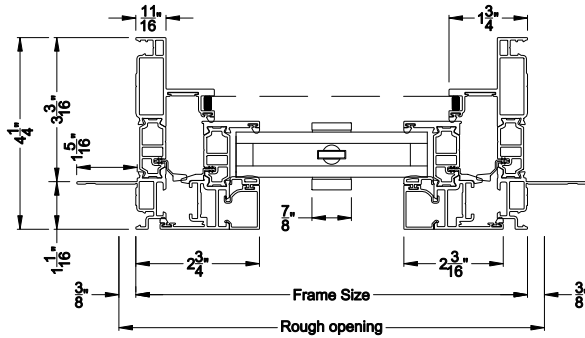

VUE COLLECTION CASEMENT / AWNING WINDOW (4201)

Horizontal Sections with Simulated Divide Lites

Square Bead with Square SDL

Beveled Bead with Beveled SDL

Narrow Bead with Square SDL

Grilles Between the Glass

Note: All dimensions are approximate. Weather Shield reserves the right to change specifications without notice.