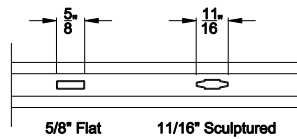

VUE COLLECTION CASEMENT / AWNING WINDOW (4201)

Horizontal Sections with Simulated Divide Lites

Square Bead with Square SDL

Beveled Bead with Beveled SDL

Narrow Bead with Square SDL

Grilles Between the Glass

Note: All dimensions are approximate. Weather Shield reserves the right to change specifications without notice.