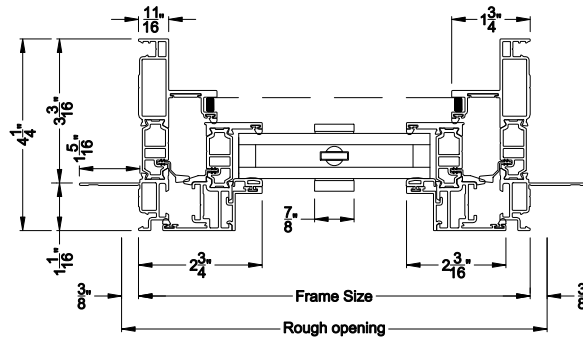

VUE COLLECTION CASEMENT / AWNING WINDOW (4201)

Horizontal Sections with Simulated Divide Lites

Square Bead with Square SDL

Beveled Bead with Beveled SDL

Narrow Bead with Square SDL

Grilles Between the Glass

Note: All dimensions are approximate. Weather Shield reserves the right to change specifications without notice.