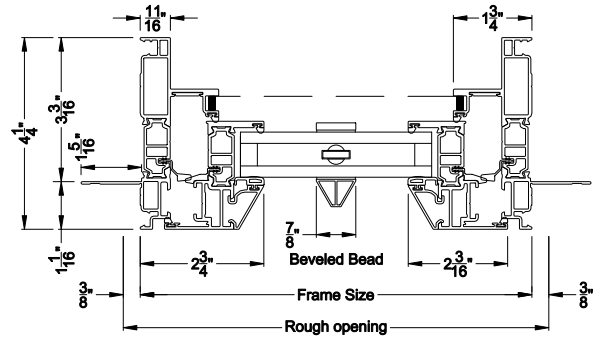

VUE COLLECTION CASEMENT / AWNING WINDOW (4201)

Horizontal Sections with Simulated Divide Lites

Square Bead with Square SDL

Beveled Bead with Beveled SDL

Narrow Bead with Square SDL

Grilles Between the Glass

Note: All dimensions are approximate. Weather Shield reserves the right to change specifications without notice.