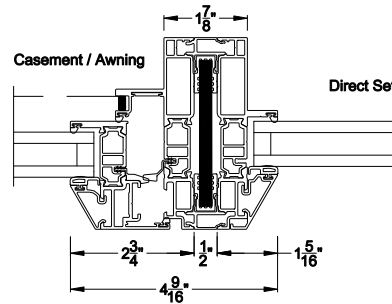

VUE COLLECTION DIRECT SET WINDOW (4301)

Horizontal Sections - Beveled Bead

Mull / Stack Modular Mull Section
Direct Mull

Note: All dimensions are approximate. Weather Shield reserves the right to change specifications without notice.

VUE COLLECTION DIRECT SET WINDOW
Modular Reinforced Mullion Sections - Narrow Bead

Mull / Stack Modular Mull Section
1/2" Aluminum Reinforcement

Mull / Stack Modular Mull Section
1/2" Steel Reinforcement

Mull / Stack Modular Mull Section
1/2" Aluminum Reinforcement

Mull / Stack Modular Mull Section
1/2" Steel Reinforcement

Note: All dimensions are approximate. Weather Shield reserves the right to change specifications without notice.

VUE COLLECTION CORNER WINDOW (4301)
 Horizontal Sections - Beveled Bead - Corner Post

Note: All dimensions are approximate. Weather Shield reserves the right to change specifications without notice.