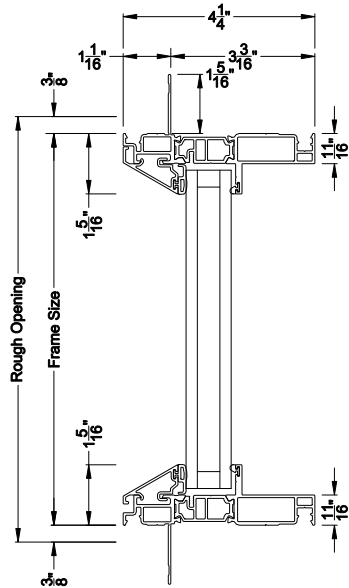

Weather Shield®

VUE Collection™

Direct Set Windows

CROSS SECTION DETAILS

VUE COLLECTION DIRECT SET WINDOW (4301)

Vertical Sections - Beveled Bead

Mull / Stack Modular Stack Section
Direct Mull

Mull / Stack Modular Mull Section
Direct Mull

VUE COLLECTION DIRECT SET WINDOW (4301)

Horizontal Sections - Beveled Bead

Mull / Stack Modular Mull Section
Direct Mull

Note: All dimensions are approximate. Weather Shield reserves the right to change specifications without notice.

Mull / Stack Modular Mull Section
1/2" Aluminum Reinforcement

Mull / Stack Modular Mull Section
1/2" Steel Reinforcement

Note: All dimensions are approximate. Weather Shield reserves the right to change specifications without notice.

VUE COLLECTION CORNER WINDOW (4301)
 Horizontal Sections - Beveled Bead - Corner Post

Note: All dimensions are approximate. Weather Shield reserves the right to change specifications without notice.