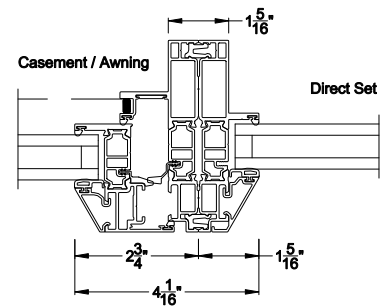

Weather Shield®

VUE Collection™

Direct Set Windows

CROSS SECTION DETAILS

VUE COLLECTION DIRECT SET WINDOW (4301)

Vertical Sections - Beveled Bead

Mull / Stack Modular Stack Section
Direct Mull

Mull / Stack Modular Mull Section
Direct Mull

VUE COLLECTION DIRECT SET WINDOW (4301)

Horizontal Sections - Beveled Bead

Mull / Stack Modular Mull Section
Direct Mull

Note: All dimensions are approximate. Weather Shield reserves the right to change specifications without notice.

Mull / Stack Modular Mull Section
1/2" Aluminum Reinforcement

Mull / Stack Modular Mull Section
1/2" Steel Reinforcement

Note: All dimensions are approximate. Weather Shield reserves the right to change specifications without notice.

VUE COLLECTION CORNER WINDOW (4301)
 Horizontal Sections - Beveled Bead - Corner Post

Note: All dimensions are approximate. Weather Shield reserves the right to change specifications without notice.