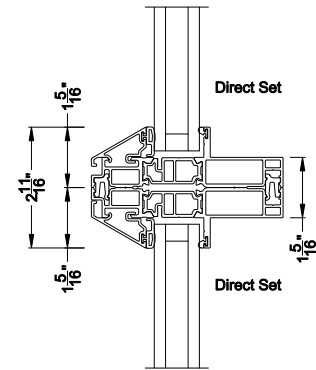

Weather Shield®

VUE Collection™

Direct Set Windows

CROSS SECTION DETAILS

VUE COLLECTION DIRECT SET WINDOW (4301)

Vertical Sections - Beveled Bead

Mull / Stack Modular Stack Section
Direct Mull

Mull / Stack Modular Mull Section
Direct Mull

VUE COLLECTION DIRECT SET WINDOW (4301)

Horizontal Sections - Beveled Bead

Mull / Stack Modular Mull Section
Direct Mull

Note: All dimensions are approximate. Weather Shield reserves the right to change specifications without notice.

Mull / Stack Modular Mull Section
1/2" Aluminum Reinforcement

Mull / Stack Modular Mull Section
1/2" Steel Reinforcement

Note: All dimensions are approximate. Weather Shield reserves the right to change specifications without notice.

VUE COLLECTION CORNER WINDOW (4301)
 Horizontal Sections - Beveled Bead - Corner Post

Note: All dimensions are approximate. Weather Shield reserves the right to change specifications without notice.