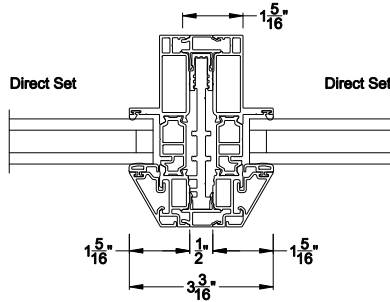

VUE COLLECTION DIRECT SET WINDOW (4301)

Horizontal Sections - Beveled Bead

Mull / Stack Modular Mull Section
Direct Mull

Note: All dimensions are approximate. Weather Shield reserves the right to change specifications without notice.

VUE COLLECTION DIRECT SET WINDOW
Modular Reinforced Mullion Sections - Narrow Bead

Mull / Stack Modular Mull Section
1/2" Aluminum Reinforcement

Mull / Stack Modular Mull Section
1/2" Steel Reinforcement

Mull / Stack Modular Mull Section
1/2" Aluminum Reinforcement

Mull / Stack Modular Mull Section
1/2" Steel Reinforcement

Note: All dimensions are approximate. Weather Shield reserves the right to change specifications without notice.

VUE COLLECTION CORNER WINDOW (4301)
 Horizontal Sections - Beveled Bead - Corner Post

Note: All dimensions are approximate. Weather Shield reserves the right to change specifications without notice.