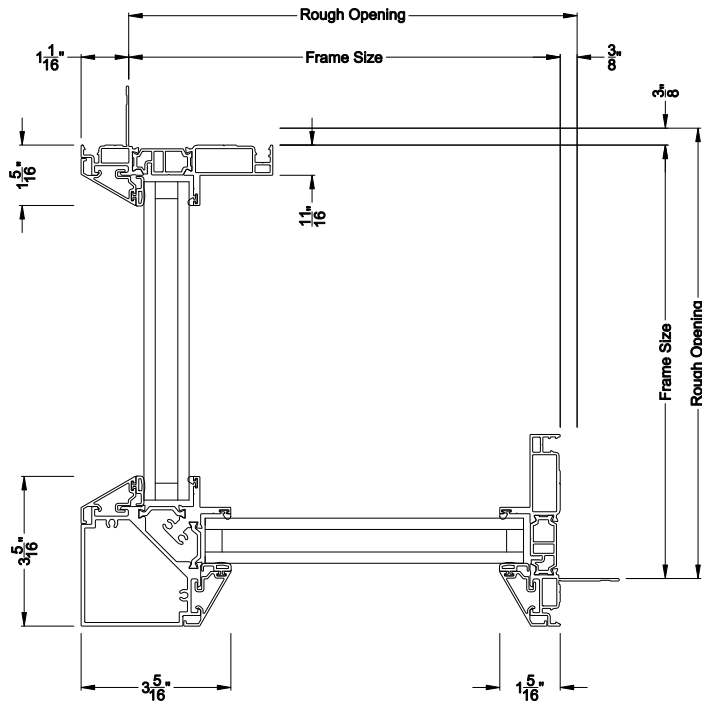

VUE COLLECTION DIRECT SET WINDOW (4301)

Horizontal Sections - Beveled Bead

Mull / Stack Modular Mull Section
Direct Mull

Note: All dimensions are approximate. Weather Shield reserves the right to change specifications without notice.

VUE COLLECTION DIRECT SET WINDOW
Modular Reinforced Mullion Sections - Narrow Bead

Mull / Stack Modular Mull Section
1/2" Aluminum Reinforcement

Mull / Stack Modular Mull Section
1/2" Steel Reinforcement

Mull / Stack Modular Mull Section
1/2" Aluminum Reinforcement

Mull / Stack Modular Mull Section
1/2" Steel Reinforcement

Note: All dimensions are approximate. Weather Shield reserves the right to change specifications without notice.

VUE COLLECTION CORNER WINDOW (4301)
 Horizontal Sections - Beveled Bead - Corner Post

Note: All dimensions are approximate. Weather Shield reserves the right to change specifications without notice.