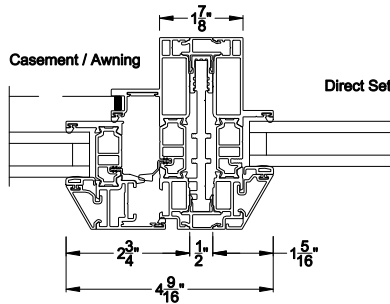

Weather Shield®

VUE Collection™

Direct Set Windows

CROSS SECTION DETAILS

VUE COLLECTION DIRECT SET WINDOW (4301)

Vertical Sections - Beveled Bead

Mull / Stack Modular Stack Section
Direct Mull

Mull / Stack Modular Mull Section
Direct Mull

VUE COLLECTION DIRECT SET WINDOW (4301)

Horizontal Sections - Beveled Bead

Mull / Stack Modular Mull Section
Direct Mull

Note: All dimensions are approximate. Weather Shield reserves the right to change specifications without notice.

VUE COLLECTION DIRECT SET WINDOW
Modular Reinforced Mullion Sections - Narrow Bead

Mull / Stack Modular Mull Section
1/2" Aluminum Reinforcement

Mull / Stack Modular Mull Section
1/2" Steel Reinforcement

Mull / Stack Modular Mull Section
1/2" Aluminum Reinforcement

Mull / Stack Modular Mull Section
1/2" Steel Reinforcement

Note: All dimensions are approximate. Weather Shield reserves the right to change specifications without notice.