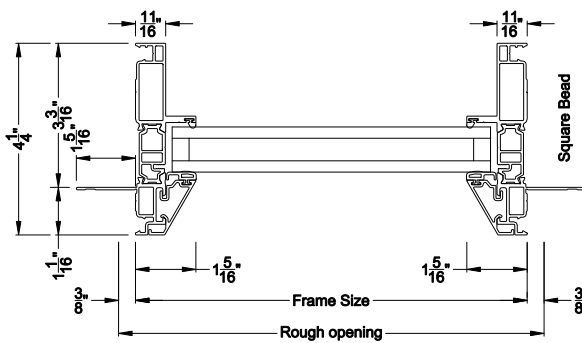

Weather Shield®

VUE Collection™

Direct Set Windows

CROSS SECTION DETAILS

VUE COLLECTION DIRECT SET WINDOW (4301)

Vertical Sections - Beveled Bead

Mull / Stack Modular Stack Section
Direct Mull

Mull / Stack Modular Mull Section
Direct Mull

VUE COLLECTION DIRECT SET WINDOW (4301)

Horizontal Sections - Beveled Bead

Mull / Stack Modular Mull Section
Direct Mull

Note: All dimensions are approximate. Weather Shield reserves the right to change specifications without notice.

VUE COLLECTION DIRECT SET WINDOW
Modular Reinforced Mullion Sections - Narrow Bead

Mull / Stack Modular Mull Section
1/2" Aluminum Reinforcement

Mull / Stack Modular Mull Section
1/2" Steel Reinforcement

Mull / Stack Modular Mull Section
1/2" Aluminum Reinforcement

Mull / Stack Modular Mull Section
1/2" Steel Reinforcement

Note: All dimensions are approximate. Weather Shield reserves the right to change specifications without notice.