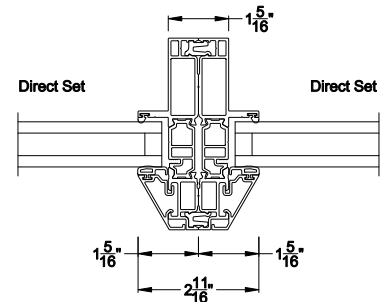

Weather Shield®

VUE Collection™

Direct Set Windows

CROSS SECTION DETAILS

VUE COLLECTION DIRECT SET WINDOW (4301)

Vertical Sections - Beveled Bead

Mull / Stack Modular Stack Section
Direct Mull

Mull / Stack Modular Mull Section
Direct Mull

VUE COLLECTION DIRECT SET WINDOW (4301)

Horizontal Sections - Beveled Bead

Mull / Stack Modular Mull Section
Direct Mull

Note: All dimensions are approximate. Weather Shield reserves the right to change specifications without notice.

Mull / Stack Modular Mull Section
1/2" Aluminum Reinforcement

Mull / Stack Modular Mull Section
1/2" Steel Reinforcement

Note: All dimensions are approximate. Weather Shield reserves the right to change specifications without notice.

VUE COLLECTION CORNER WINDOW (4301)
 Horizontal Sections - Beveled Bead - Corner Post

Note: All dimensions are approximate. Weather Shield reserves the right to change specifications without notice.