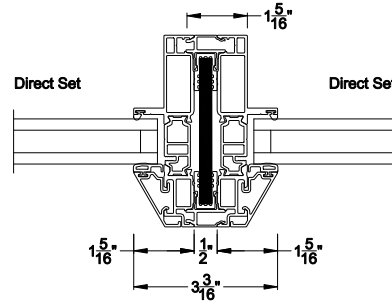

VUE COLLECTION DIRECT SET WINDOW (4301)

Horizontal Sections - Beveled Bead

Mull / Stack Modular Mull Section
Direct Mull

Note: All dimensions are approximate. Weather Shield reserves the right to change specifications without notice.

VUE COLLECTION DIRECT SET WINDOW
Modular Reinforced Mullion Sections - Narrow Bead

Mull / Stack Modular Mull Section
1/2" Aluminum Reinforcement

Mull / Stack Modular Mull Section
1/2" Steel Reinforcement

Mull / Stack Modular Mull Section
1/2" Aluminum Reinforcement

Mull / Stack Modular Mull Section
1/2" Steel Reinforcement

Note: All dimensions are approximate. Weather Shield reserves the right to change specifications without notice.